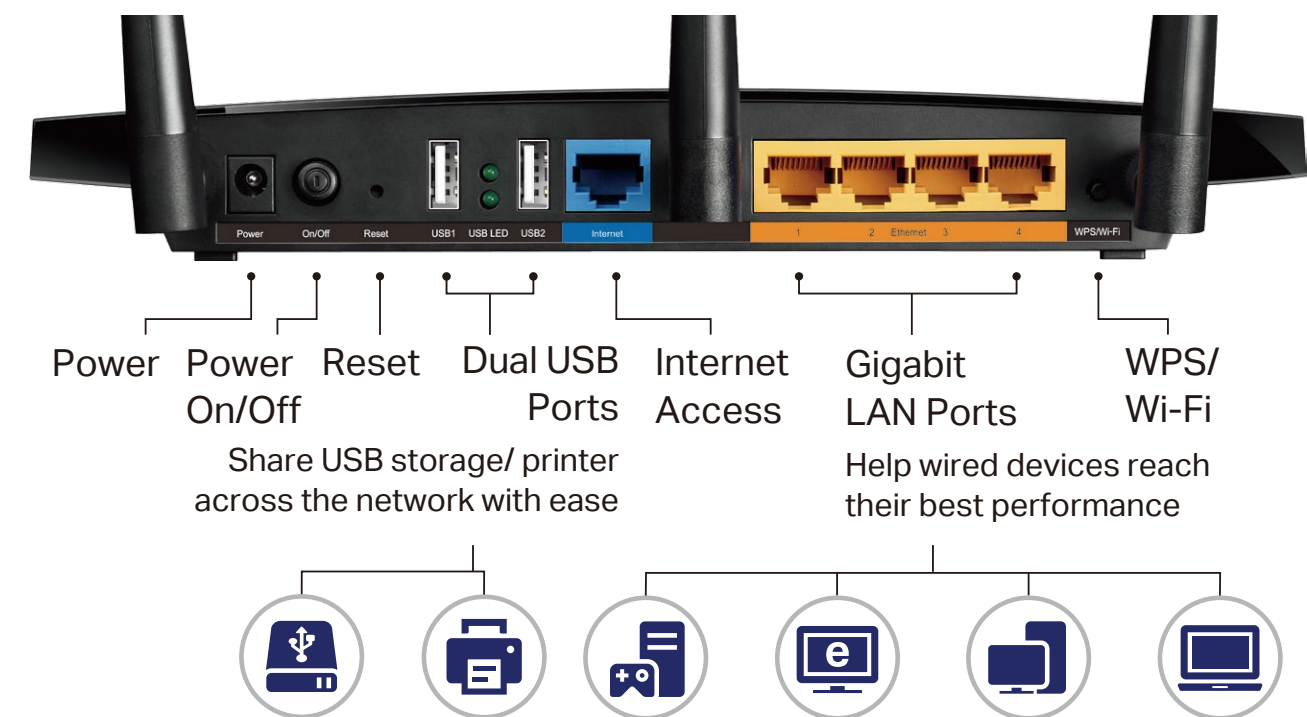

AC1750 Wireless Dual Band Gigabit Router

High-Speed Wi-Fi for Faster
Connections Across Your Home

Archer C7

450Mbps + 1300Mbps
Dual Band Wi-Fi

Gigabit Ports

USB 2.0 Ports

Highlights

Faster, More Reliable Wi-Fi

The Archer C7 covers your home with fast dual band Wi-Fi. The strong 2.4GHz (450Mbps) Wi-Fi band is perfect for sending emails, browsing the web and listening to music. The 5GHz band reaches 1300Mbps so you can game and stream in HD at the same time without interruption.

-  2.4GHz 450Mbps
-  5GHz 1300Mbps

Powerful Connections

The Archer C7's dual USB 2.0 ports make it easy to connect external drives to the router, letting you quickly share files, photos, video and music wirelessly. Achieve peak performance with your wired devices through four Gigabit Ethernet ports that can operate 10× faster than standard Ethernet.

Highlights

Better Coverage

Three external omni directional antennas create strong, clear and dependable Wi-Fi throughout your home.

Easy Setup and Use

Installation is simple, thanks to an intuitive web interface and the powerful TP-Link app, Tether.