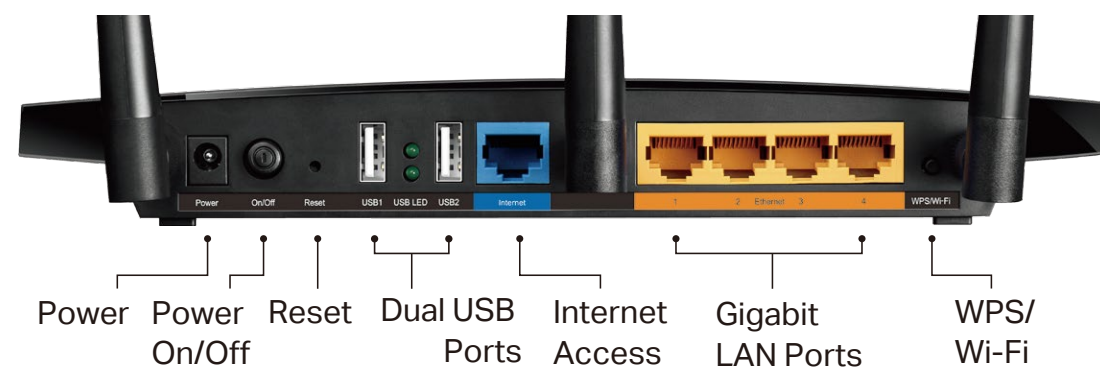

Security

- Guest Network – Keeps your main network secure by creating a separate network for friends and visitors
- Access Control – Establishes a whitelist or blacklist to allow or restrict certain devices to access the internet
- Parental Controls – Restricts internet access time and contents for children devices
- VPN Server – PPTP VPN and OpenVPN are supported, making it easy to set up a secure connection between your private network and the internet
- Encryptions for Secure Network – WPA-PSK and WPA2-PSK encryptions provide active protection against security threats

Specifications

Hardware

- Ethernet Ports: 4 10/100/1000Mbps LAN Ports, 1 10/100/1000Mbps WAN Port
- USB Ports: 2 USB 2.0 Ports
- Buttons: Power On/Off Button, Reset Button, WPS/Wi-Fi Button
- Antennas: 3 Dual Band Antennas
- External Power Supply: 12VDC/2A
- Dimensions (W x D x H): 9.6x6.4x1.3 in. (243.5 X 160.6 X 32.7mm)