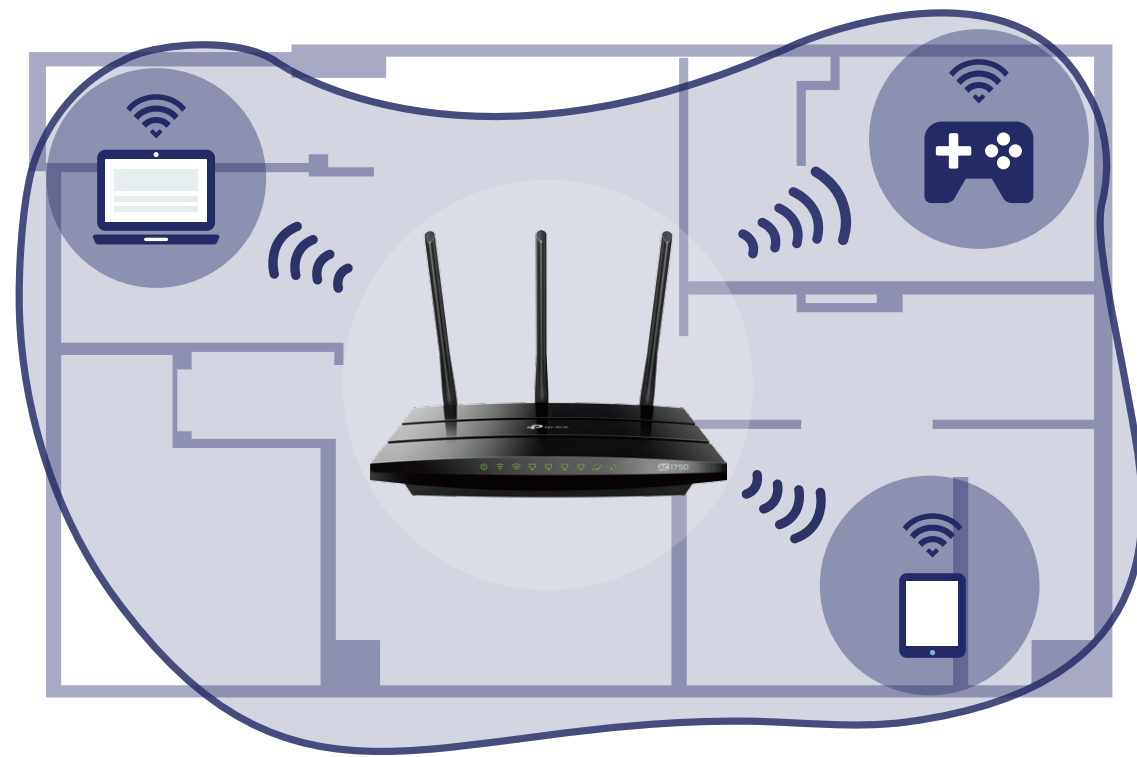

-  2.4GHz 450Mbps
-  5GHz 1300Mbps

Powerful Connections

The Archer C7's dual USB 2.0 ports make it easy to connect external drives to the router, letting you quickly share files, photos, video and music wirelessly. Achieve peak performance with your wired devices through four Gigabit Ethernet ports that can operate 10× faster than standard Ethernet.

Highlights

Better Coverage

Three external omni directional antennas create strong, clear and dependable Wi-Fi throughout your home.

Easy Setup and Use

Installation is simple, thanks to an intuitive web interface and the powerful TP-Link app, Tether.