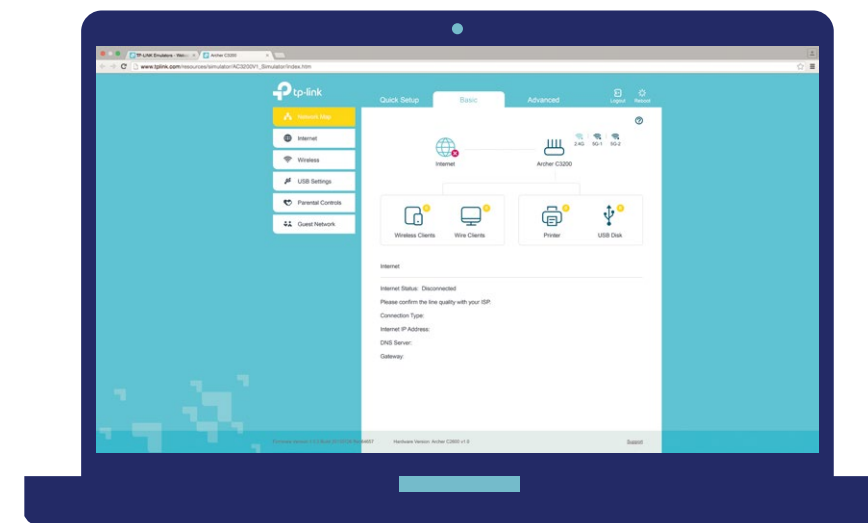

Highlights

Better Coverage

Three external omni directional antennas create strong, clear and dependable Wi-Fi throughout your home.

Easy Setup and Use

Installation is simple, thanks to an intuitive web interface and the powerful TP-Link app, Tether.