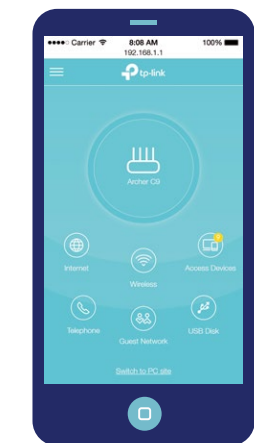

TP-Link Tether