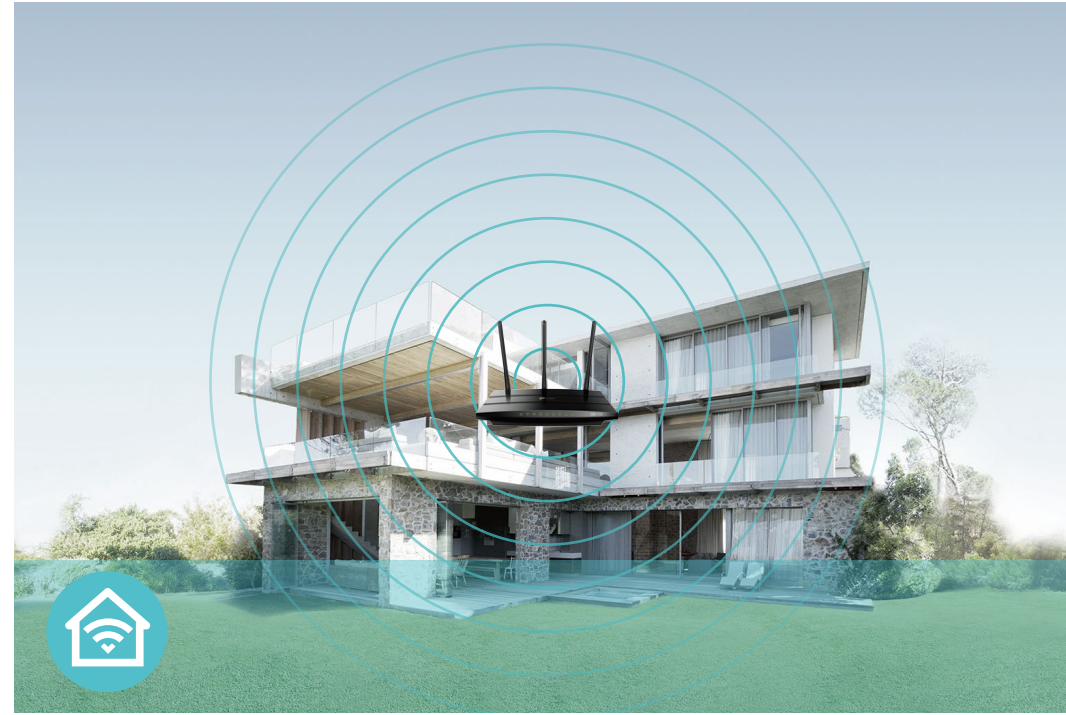

Highlights

Better Coverage

Three external omni directional antennas create strong, clear and dependable Wi-Fi throughout your home.

Easy Setup and Use

Installation is simple, thanks to an intuitive web interface and the powerful TP-Link app, Tether.

Wi-Fi Range

- **Ultimate Range Wi-Fi** – 3 dual band high-performance antennas with a high-powered amplifier ensure the widespread Wi-Fi coverage and a stable connection

Reliability

- **Simultaneous Dual Band** – Separate Wi-Fi bands enable more devices to connect to your network without a drop in performance
- **Easy Bandwidth Management** – Advanced QoS makes it easier for you to manage the bandwidth of connected devices