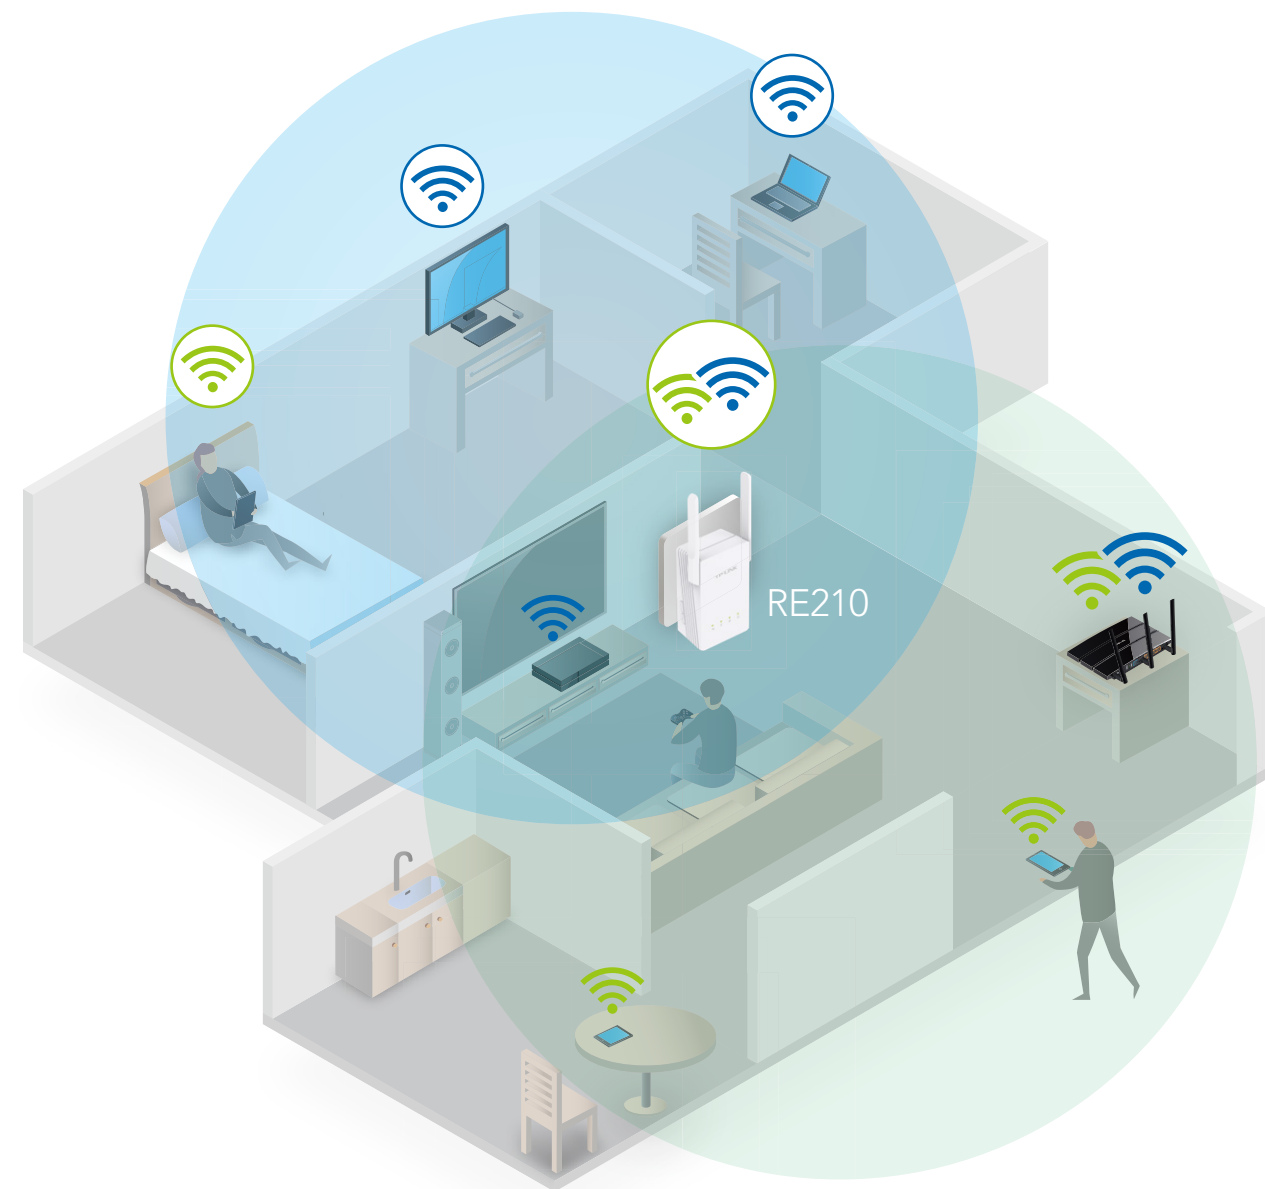

Description

With next generation Wi-Fi technology - 802.11ac, TP-LINK's range extender RE210 connects to your router wirelessly, strengthening and expanding its signal into areas it can't reach on its own.

Features

Speed

- Concurrent Dual Band Wi-Fi – Provides faster dual band Wi-Fi access up to 750Mbps with next generation Wi-Fi standard - 802.11ac technology.
- Gigabit Ethernet Port – Act as a wireless adapter to connect wired devices at gigabit speed.
- High Speed Mode – With High-Speed technology, RE210 makes the best use of both Wi-Fi bands to establish super speedy connections, ideal for bandwidth-intensive tasks.

Reliability

- Reliable Connection – Two external antennas for better Wi-Fi coverage and reliable wireless connections.

Ease of Use

- Smart Signal Indicator – Smart signal lights help to find the best location for optimal Wi-Fi coverage by showing the signal strength.
- One Button Encryption – Press the WPS button on your router and the Range Extender button on your RE210 within 2 minutes to easily connect to the network.

Boost Wi-Fi Coverage

RE210 boosts your existing Wi-Fi range & delivers faster wireless speed in hard-to-reach area, providing reliable connections for laptops, smartphones, tablets and other wireless-enabled devices.