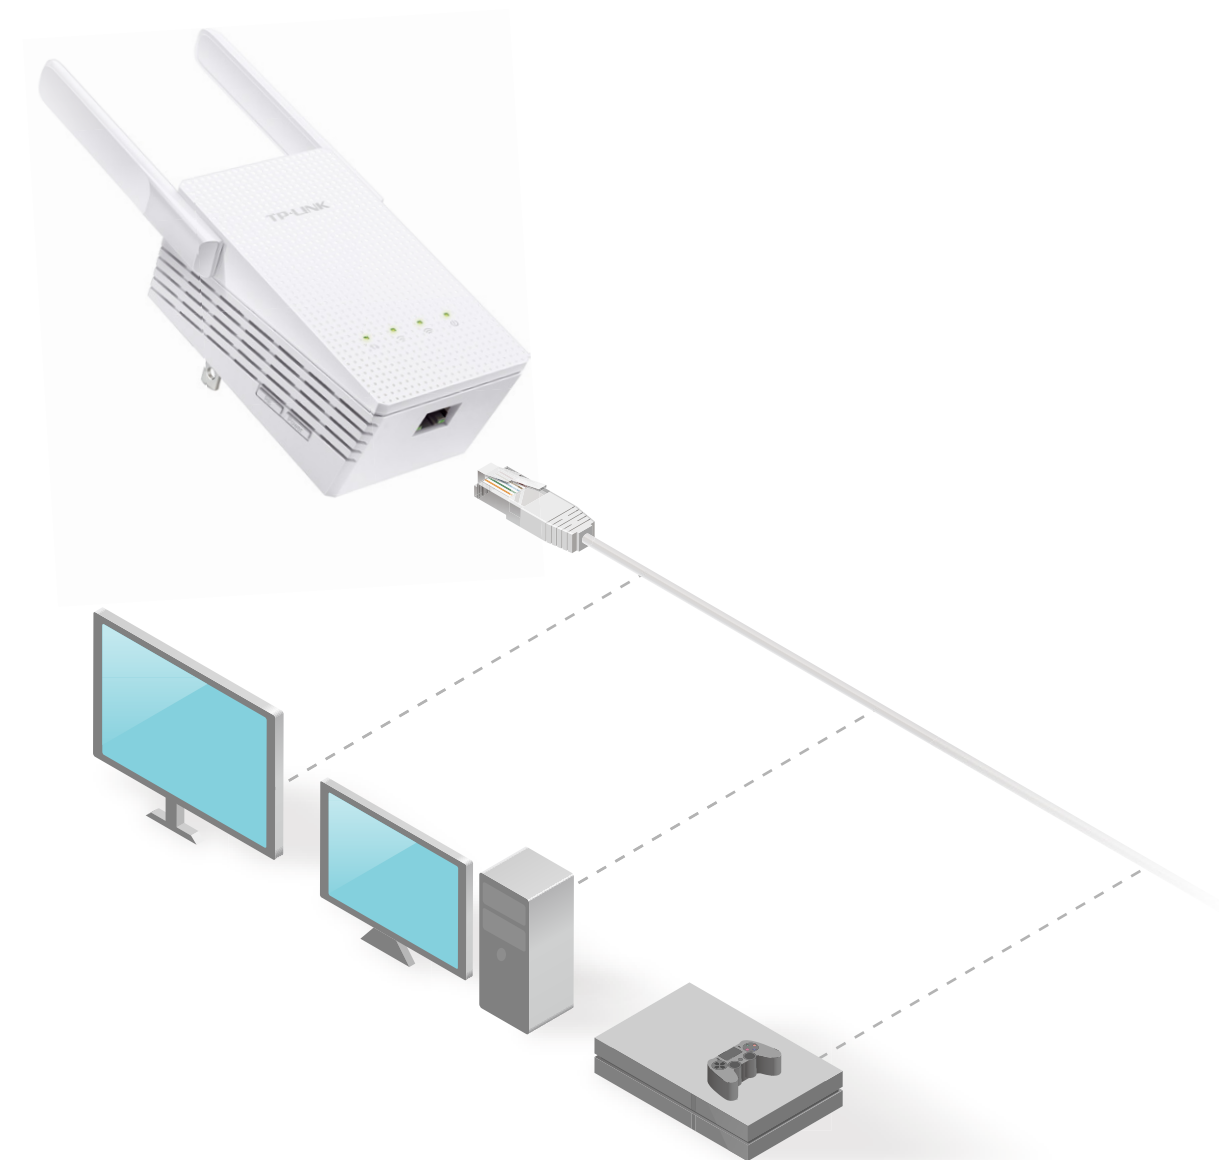

Features

Speed

- Concurrent Dual Band Wi-Fi – Provides faster dual band Wi-Fi access up to 750Mbps with next generation Wi-Fi standard - 802.11ac technology.
- Gigabit Ethernet Port – Act as a wireless adapter to connect wired devices at gigabit speed.
- High Speed Mode – With High-Speed technology, RE210 makes the best use of both Wi-Fi bands to establish super speedy connections, ideal for bandwidth-intensive tasks.

Reliability

- Reliable Connection – Two external antennas for better Wi-Fi coverage and reliable wireless connections.

Ease of Use

- Smart Signal Indicator – Smart signal lights help to find the best location for optimal Wi-Fi coverage by showing the signal strength.
- One Button Encryption – Press the WPS button on your router and the Range Extender button on your RE210 within 2 minutes to easily connect to the network.

Boost Wi-Fi Coverage

RE210 boosts your existing Wi-Fi range & delivers faster wireless speed in hard-to-reach area, providing reliable connections for laptops, smartphones, tablets and other wireless-enabled devices.

-  5GHz Wi-Fi
-  2.4GHz Wi-Fi
-  Existing Router Coverage
-  Expanded Extender Coverage

Entertainment Adapter

The RE210's single Ethernet port allows the Extender to function as a wireless adapter to connect wired devices like Blu-ray® players, gaming consoles, DVRs and Internet TVs. At the same time, the device can share the wireless network as well.