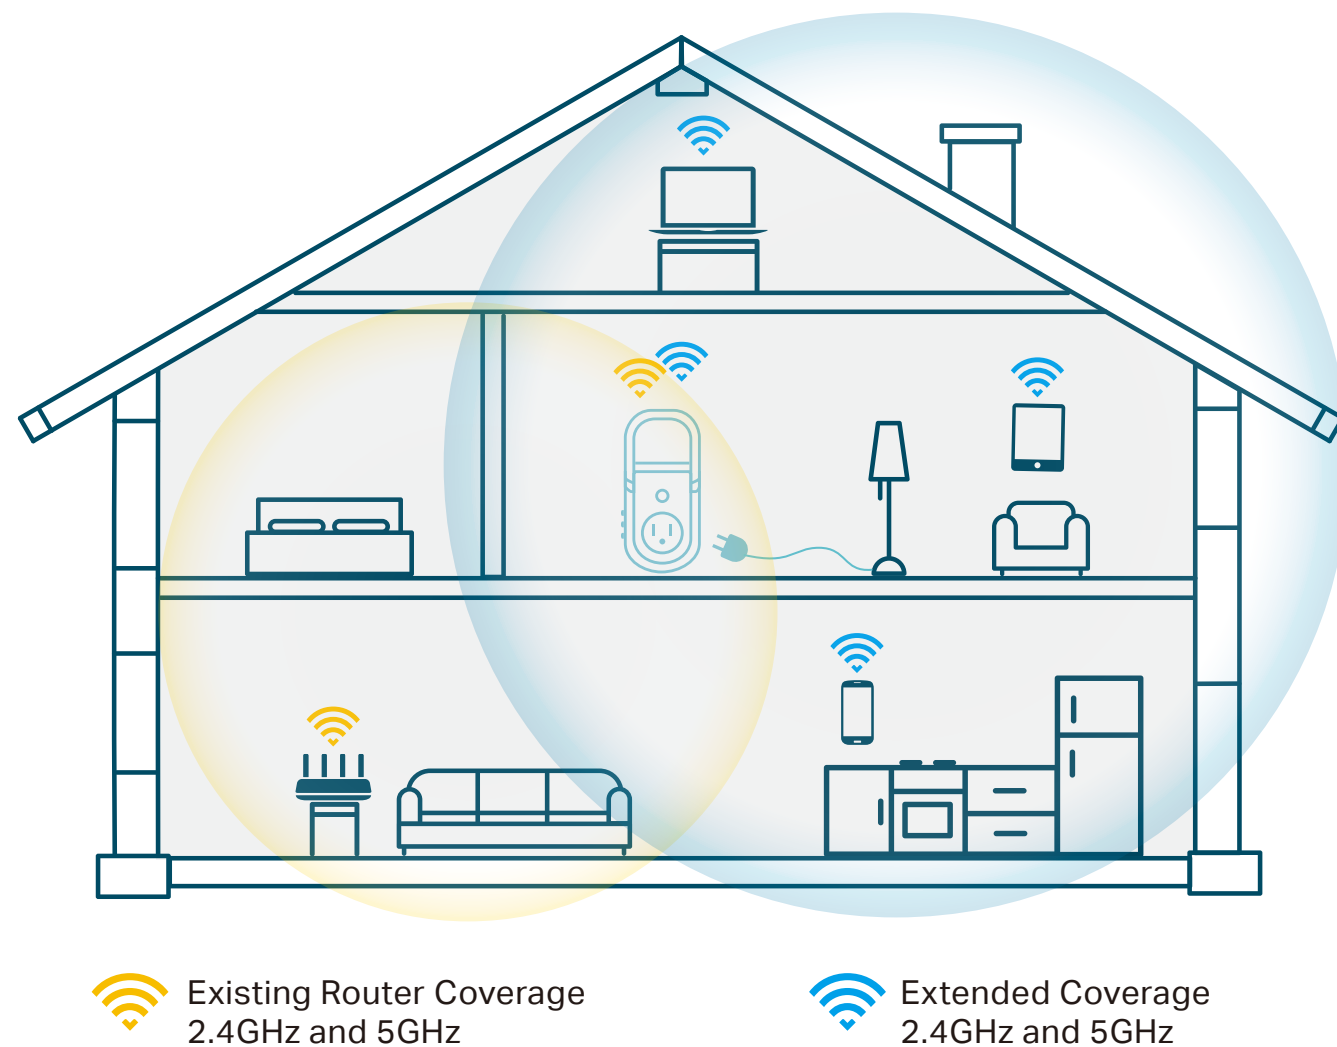

# AC1200 Wi-Fi Range Extender With Smart Plug

Works With Amazon Alexa & Google Assistant

RE370K

Expand Your Wi-Fi

Remote Control

Scheduling

Gigabit Ethernet Port

## Expand Wi-Fi. Eliminate dead zones.

The RE370K is a smart home range extender that works with any standard wireless router to deliver AC1200 Wi-Fi in hard-to-reach areas. It eliminates dead zones and expands the range of your existing wireless network for a stronger connection where you need it most.

## Control Electronics and Appliances Remotely

The RE370K comes with a built-in smart plug that works using your Wi-Fi network. Control connected devices, such as lamps, fans and heaters from anywhere using your smartphone.

## Set Up in Minutes with Kasa

With the Kasa app, setup is easy. Just plug in the range extender and follow the steps on your screen. The RE370K also comes with an Intelligent Signal Indicator that helps you find the best spot for setup.