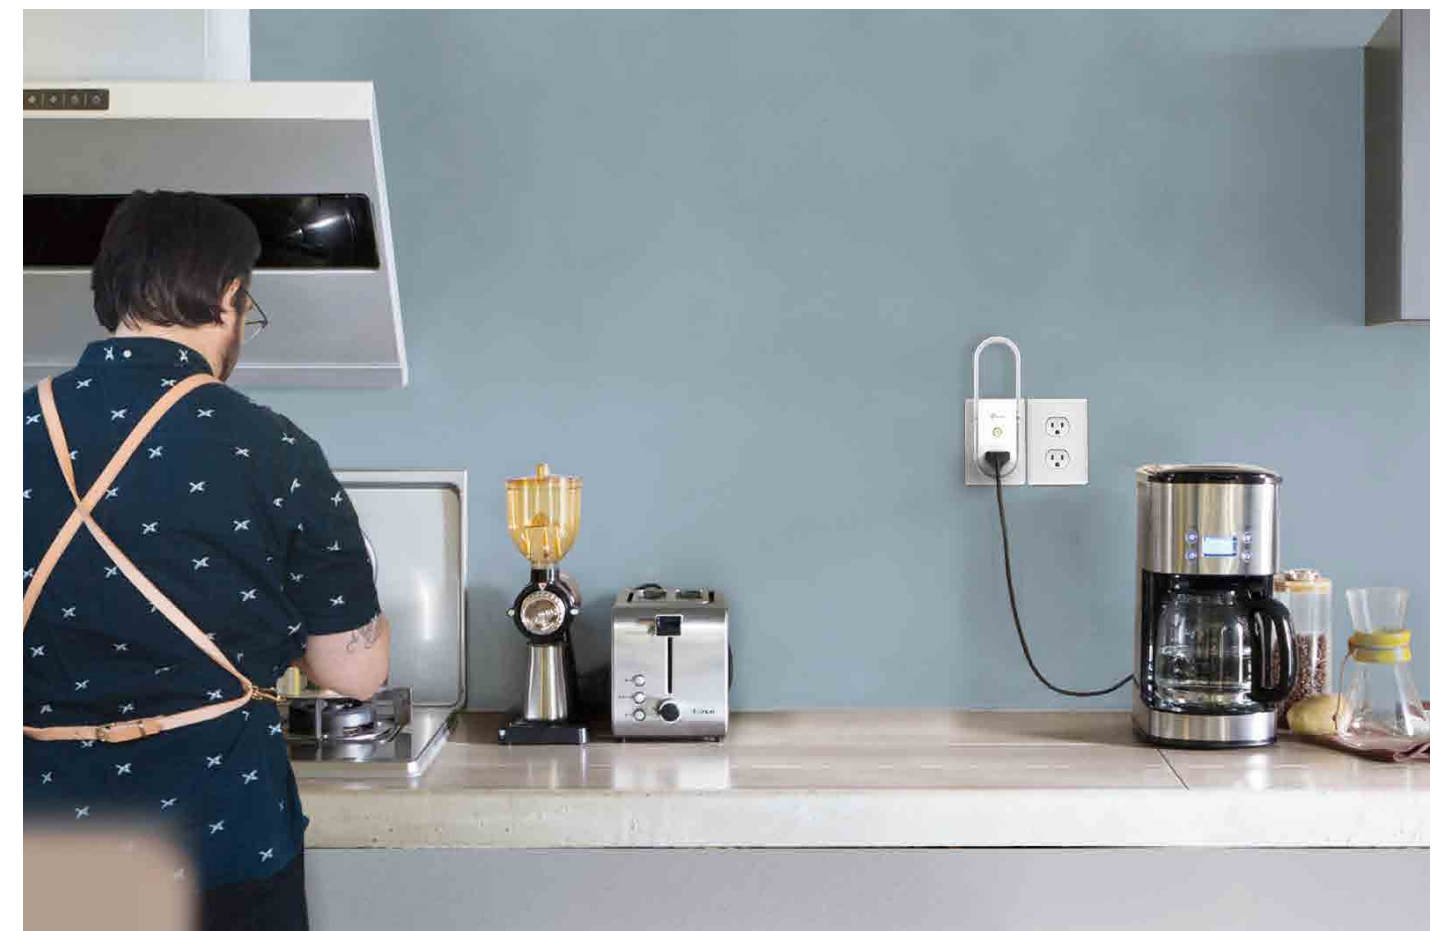

Manage Devices Using Your Voice

When the RE370K is paired with Amazon Alexa & Google Assistant, you can use your voice to control electronics and appliances connected to the built-in smart plug. You can also add them to new or existing groups you have on Kasa.

* The Amazon Alexa and Google Assistant are not available in all languages and countries.