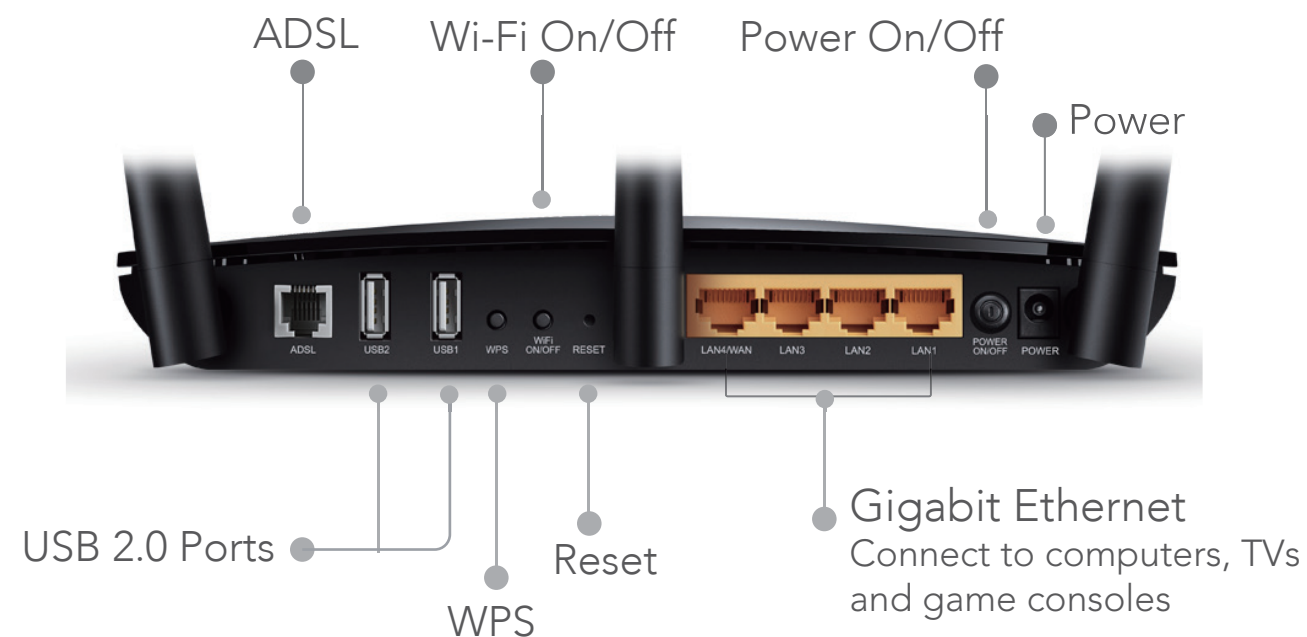

Specifications

Hardware

- **Ethernet Ports:** 3 10/100/1000Mbps RJ45 LAN Ports, 1 10/100/1000Mbps RJ45 WAN/LAN Port, 1 RJ11 Port
- **USB Ports:** 2 USB 2.0 Ports
- **Button:** WPS Button, Reset Button, Wi-Fi On/Off Button, Power On/Off Button
- **External Power Supply:** 12V/2.5A
- **Dimensions (W x D x H):** 9.0 x 6.3 x 1.5 in. (229 x 160 x 37mm)
- **IEEE Standards:** IEEE 802.3, 802.3u, 802.3ab
- **ADSL Standards:** Full-rate ANSI T1.413 Issue 2, ITU-T G.992.1(G.DMT), TU-TG.992.2(G.Lite), ITU-T G.994.1 (G.hs), ITU-T G.995.1
- **ADSL2 Standards:** ITU-T G.992.3 (G.DMT.bis), ITU-T G.992.4 (G.lite.bis)
- **ADSL2+ Standards:** ITU-T G.992.5
- **Antenna Type:** 3 external detachable dual band antennas (RP-SMA)
- **Antenna Gain:** 3 x 2dBi for 2.4GHz and 3 x 3dBi for 5GHz

Wireless

- **Wireless Standards:** IEEE 802.11 a/n/ac 5GHz, IEEE 802.11b/g/n 2.4GHz
- **Frequency:** 2.4GHz and 5GHz
- **Signal Rate:** 1300Mbps at 5GHz, 450Mbps at 2.4GHz
- **Transmit Power:** <20dBm(EIRP)
- **Wireless Function:** Enable/Disable Wireless Radio, WDS Bridge, WMM, Wireless Statistics
- **Wireless Security:** 64/128-bit WEP, WPA/WPA2, WPA-PSK/WPA-PSK2 encryptions, Wireless MAC Filtering
- **Wireless Schedule:** Support 2.4GHz and 5GHz Wireless Schedule