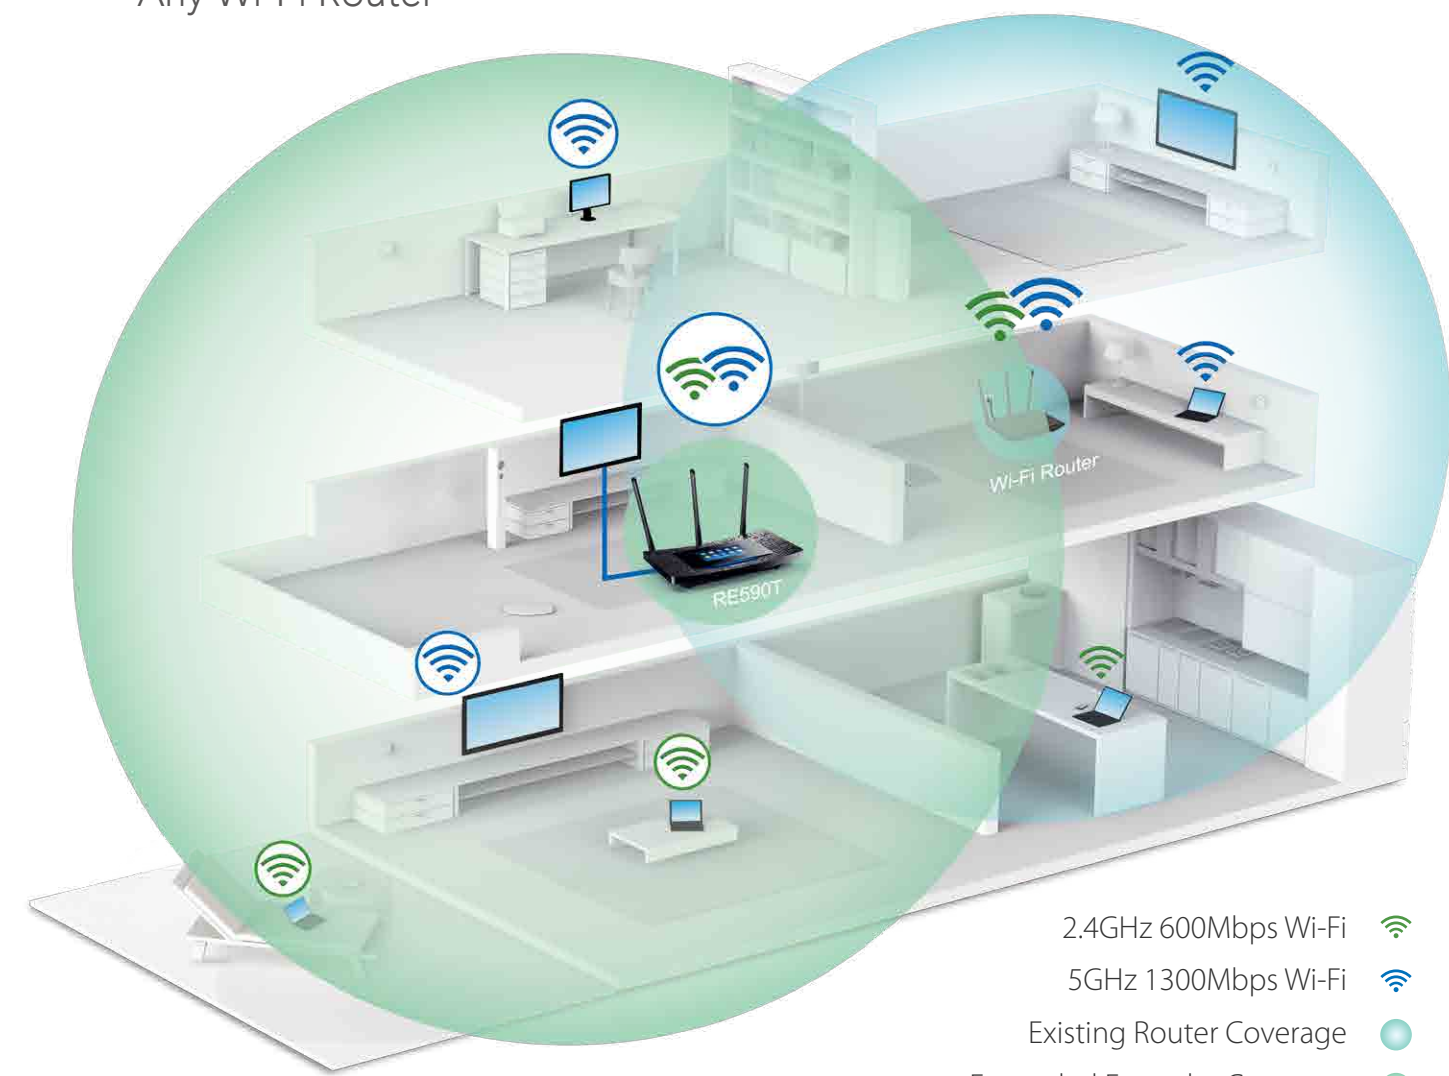

- 2.4GHz 600Mbps Wi-Fi
- 5GHz 1300Mbps Wi-Fi
- Existing Router Coverage
- Expanded Extender Coverage
- Ethernet Cable