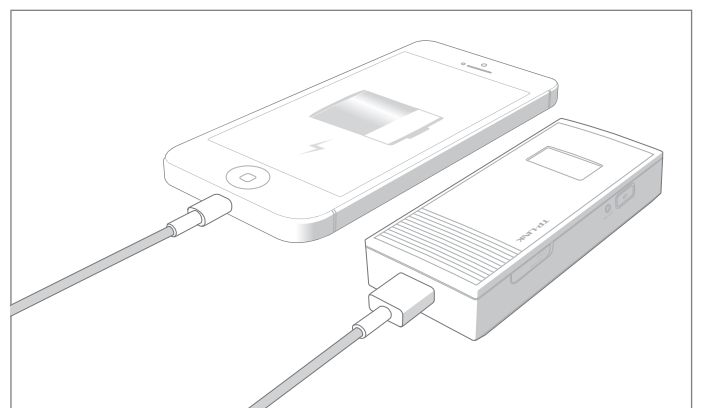

3G Mobile WiFi 5200mAh Power Bank

M5360

◎ Features:

- Instantly establish a 3G hotspot and share wireless with several mobile devices on business or road trips.
- HSPA+ supported with up to 21.6Mbps download and 5.76Mbps upload speeds
- Internal Battery for up to 17 hours of sharing 3G connections*
- 5200mAh Power Bank for charging smart phones or tablets (Power output: 5V/1A)
- OLED display provides a intuitive view of the device's working status
- Equipped with a micro SD card slot for up to 32GB of optional storage

* Actual service duration may vary due to different user environments.

Share 3G Connections on the Go

Instantly establish a 3G hotspot and share wireless with several mobile devices on business or road trips. Power on and Play!

5200mAh Power Bank to Charge Phones & Tablets

A powerful 5200mAh battery lets you charge smart phones or tablets anywhere you want, making it an ideal travel companion.

◎ Specifications:

Hardware Features	
Network Type	HSPA+/HSUPA/HSDPA/UMTS/EDGE/GPRS/GSM
Interface	1 micro USB port for power, 1 USB 2.0 port for charging phones SIM card slot, Micro SD card slot
Button	Power On/Off Button, Reset Button
Data Rates	DL: 21.6Mbps, UL:5.76Mbps
Antenna Type	Internal antenna
Dimensions (W x D x H)	3.9 × 1.7 × 1.1 in. (100 × 44.3 × 28.5mm)
Power Supply	Internal 5200mAh Rechargeable Battery
Micro SD Card Reader	Up to 32G
Band	WCDMA:900/2100Mhz, GSM:850/900/1800/1900Mhz
OLED Display	Traffic Statistics, Singal strength, Network type, Wi-Fi status, Message, Internet and Battery meter
Wireless Features	
Wireless Standards	IEEE 802.11b, IEEE 802.11g, IEEE 802.11n
Frequency	2.4-2.4835GHz
EIRP	<20dBm
Wireless Security	Support WPA-PSK/WPA2-PSK,Wireless MAC Filtering, Enable/Disable SSID Broadcast
DHCP	DHCP server, DHCP Client List
Others	
Certifications	CE, FCC, RoHS
System Requirements	Windows 8/7/vista/XP, Mac OS, Android, iOS, Windows Phone