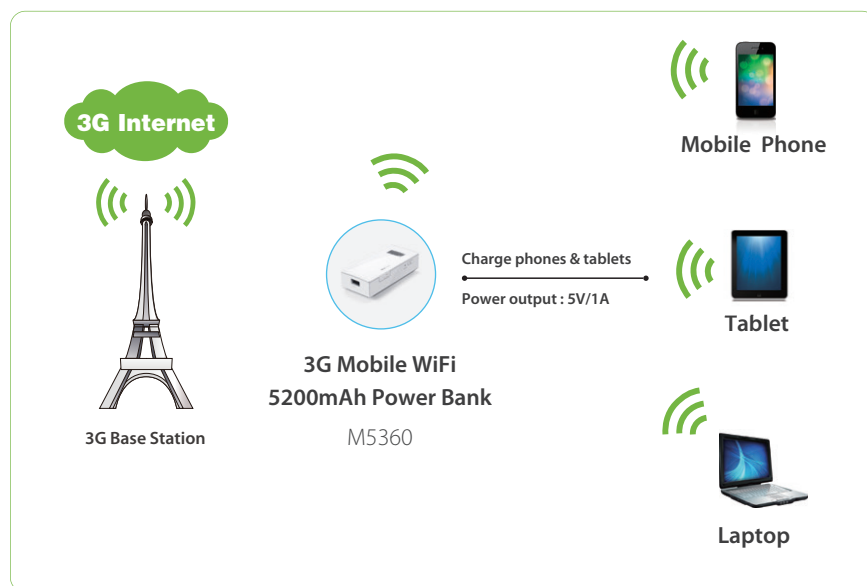

3G Mobile WiFi 5200mAh Power Bank

M5360

◎ Features:

- Instantly establish a 3G hotspot and share wireless with several mobile devices on business or road trips.
- HSPA+ supported with up to 21.6Mbps download and 5.76Mbps upload speeds
- Internal Battery for up to 17 hours of sharing 3G connections*
- 5200mAh Power Bank for charging smart phones or tablets (Power output: 5V/1A)
- OLED display provides a intuitive view of the device's working status
- Equipped with a micro SD card slot for up to 32GB of optional storage

5200mAh Power Bank to Charge Phones & Tablets

A powerful 5200mAh battery lets you charge smart phones or tablets anywhere you want, making it an ideal travel companion.

◎ Specifications:

Hardware Features	
Network Type	HSPA+/HSUPA/HSDPA/UMTS/EDGE/GPRS/GSM
Interface	1 micro USB port for power, 1 USB 2.0 port for charging phones SIM card slot, Micro SD card slot
Button	Power On/Off Button, Reset Button
Data Rates	DL: 21.6Mbps, UL:5.76Mbps
Antenna Type	Internal antenna
Dimensions (W x D x H)	3.9 × 1.7 × 1.1 in. (100 × 44.3 × 28.5mm)
Power Supply	Internal 5200mAh Rechargeable Battery
Micro SD Card Reader	Up to 32G
Band	WCDMA:900/2100Mhz, GSM:850/900/1800/1900Mhz
OLED Display	Traffic Statistics, Singal strength, Network type, Wi-Fi status, Message, Internet and Battery meter
Wireless Features	
Wireless Standards	IEEE 802.11b, IEEE 802.11g, IEEE 802.11n
Frequency	2.4-2.4835GHz
EIRP	<20dBm
Wireless Security	Support WPA-PSK/WPA2-PSK,Wireless MAC Filtering, Enable/Disable SSID Broadcast
DHCP	DHCP server, DHCP Client List
Others	
Certifications	CE, FCC, RoHS
System Requirements	Windows 8/7/vista/XP, Mac OS, Android, iOS, Windows Phone

◎ Diagram:

Package Contents

- M5360
- Micro USB Cable
- Micro to Standard SIM Card Adapter
- Nano to Standard SIM Card Adapter
- Quick Installation Guide

Related Products

- 3G Mobile Wi-Fi M5350