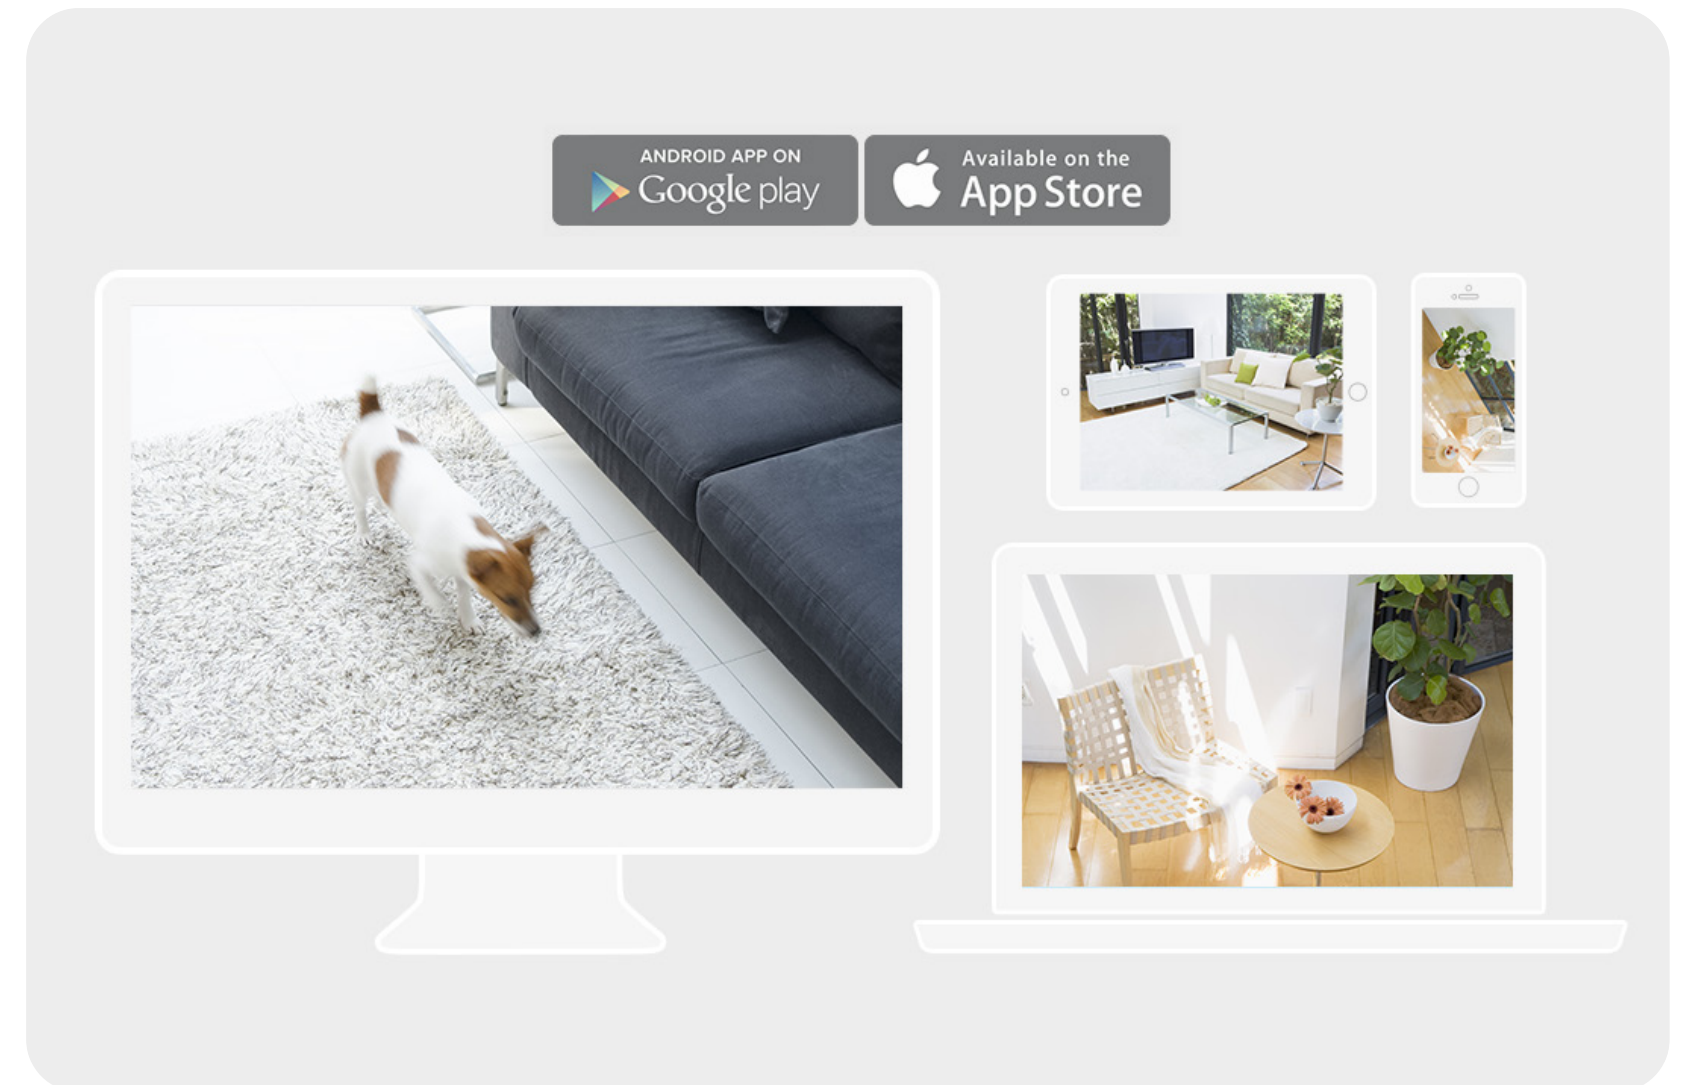

## Stay Connected and Secure

The NC210 is a perfect companion for your home or office, helping you be connected with what matters most while you're away.

## Anywhere, Anytime Access

The tpCamera app and tplinkcloud.com web portal lets you monitor events, record video, and snap pictures wherever you have an Internet connection. Make sure everything's OK and never miss a special moment, even when you're not on the scene.