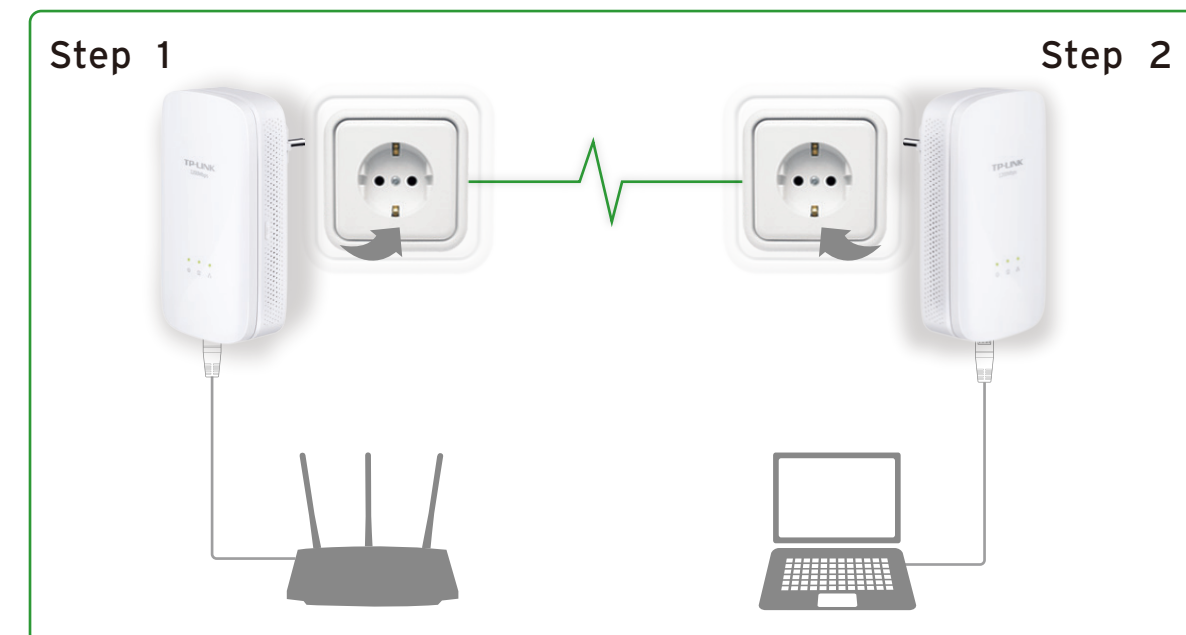

Note: Powerline adapters should be deployed on the same circuit and in set of two or more. The first, connected to the router and others located elsewhere to enable connectivity in those locations.