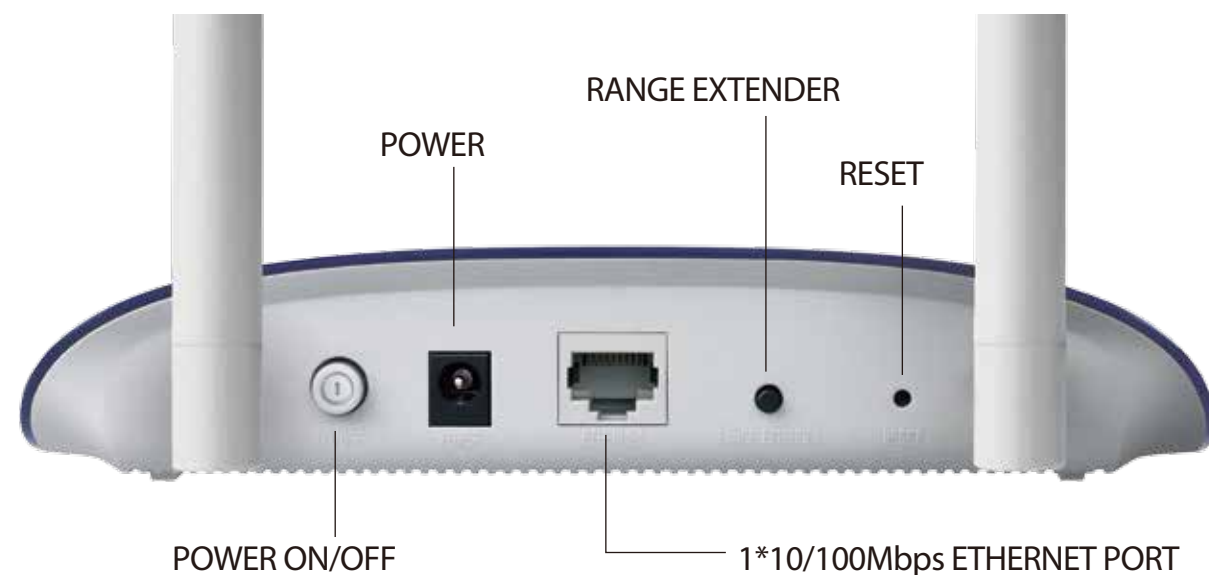

Ease of Use

Expanding your network should be easy. You can get set up in seconds with its RE button. And the Intelligent Signal Indicator LED provides a simple, color-coded indication of whether your range extender is too close to or too far from the main router.

Easy Two Touch Setup

Press the WPS button on your router and the Range Extender button on your extender to get set up in seconds.

Intelligent Signal Indicator

Place the Range Extender within range of wireless Router.

The Signal LED turns from red to green when you get the appropriate place.

Specifications

Hardware

- **Standards and Protocols:** IEEE 802.11n, IEEE 802.11g, IEEE 802.11b
- **Interface:** 1*10/100 Ethernet Port(RJ45)
- **Button:** Range Extender Button, Reset Button, Power On/Off Button
- **Dimensions (W X D X H):** 7.1 x 4.9 x 1.4 in. (181 x 125 x 36mm)
- **Antenna:** 2*5dBi Fixed Antennas
- **External Power Supply:** 9V-0.6A
- **Power Consumption:** About 3W