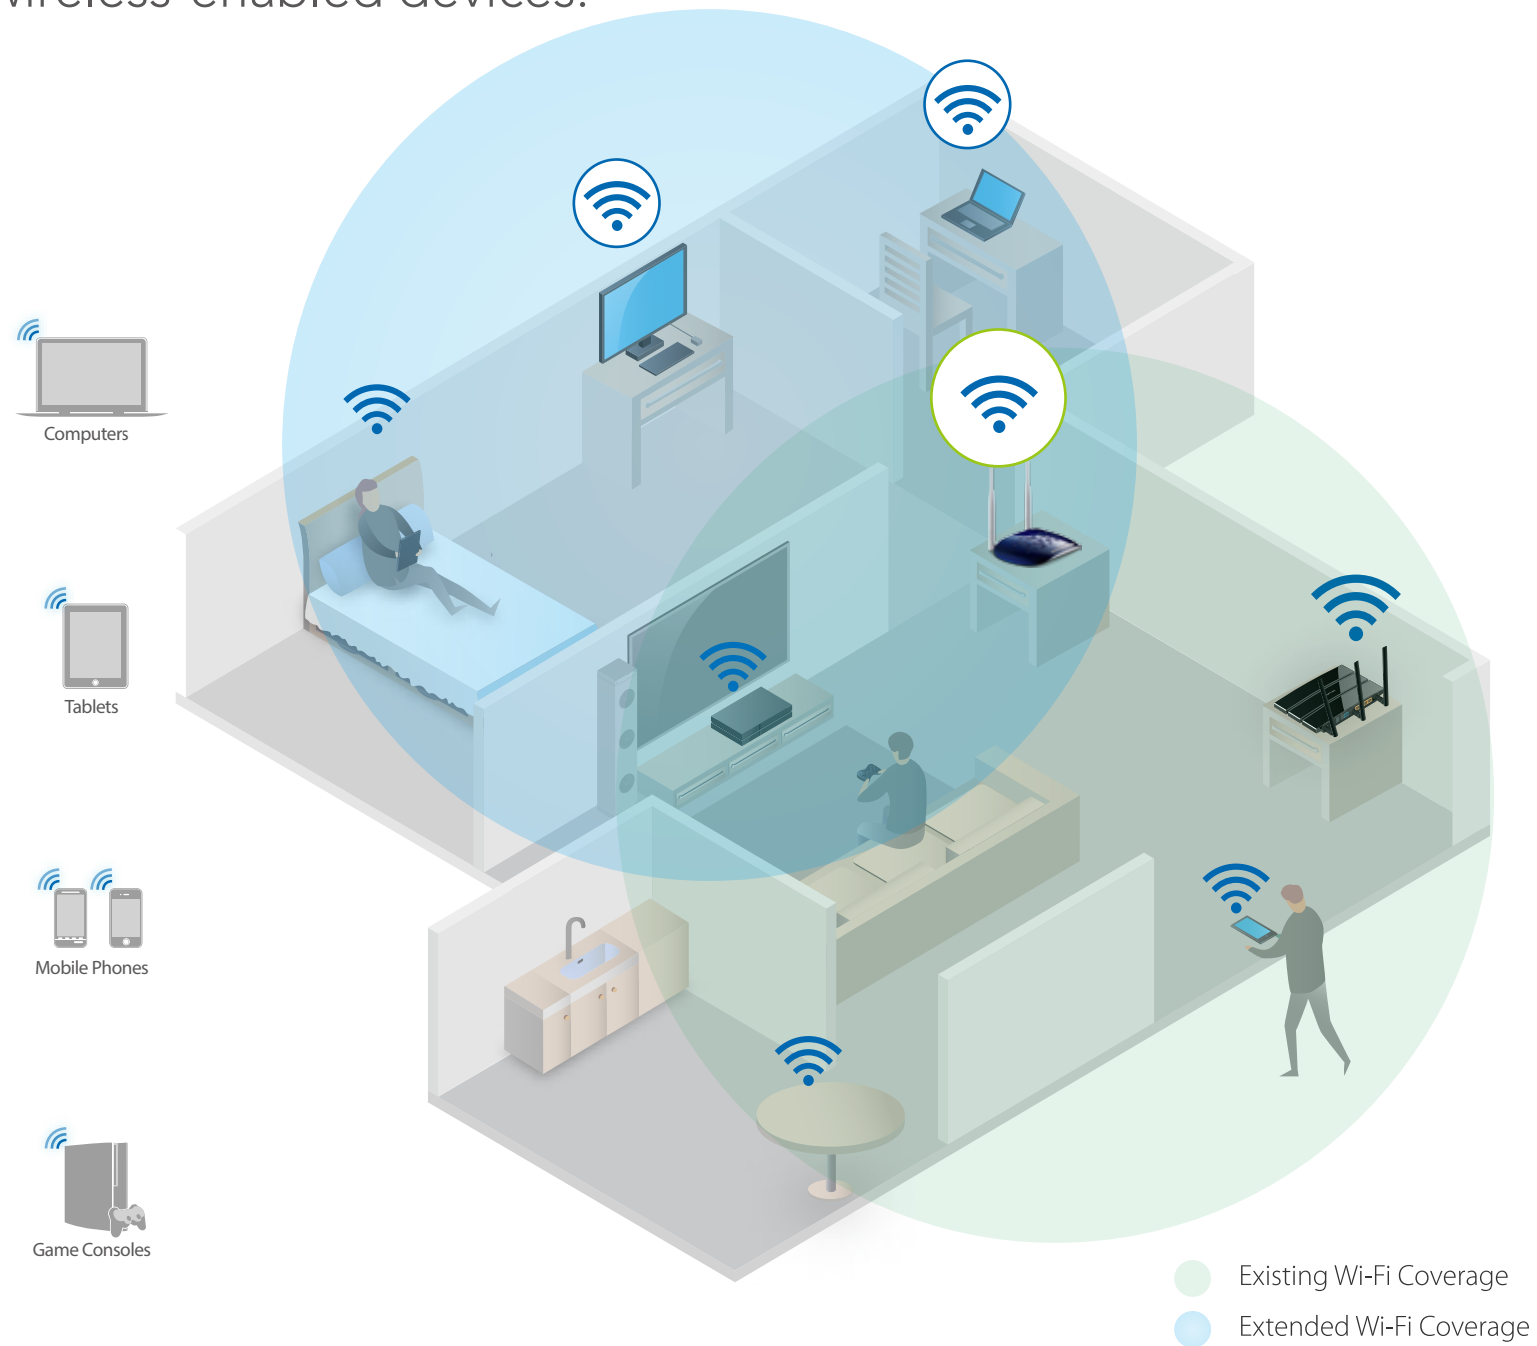

Description

The TP-LINK 300Mbps Wi-Fi Range Extender connects to your router wirelessly, strengthening and expanding its signal into areas it can't reach on its own. Featuring 2 external antennas with MIMO technology, the TL-WA830RE boosts speeds and increases efficiency throughout the network.

Universal Compatibility – Works with any Wi-Fi router.

TP-LINK Tether App Support – Allows easy access and management with your mobile devices remotely.

LED Control on Tether – Allows you to enjoy a more peaceful night's sleep.

Boost Wi-Fi Coverage

TL-WA830RE boosts your existing Wi-Fi range & delivers faster wireless speed in hard-to-reach area, providing reliable connections for laptops, smartphones, tablets and other wireless-enabled devices.

Ease of Use

Expanding your network should be easy. You can get set up in seconds with its RE button. And the Intelligent Signal Indicator LED provides a simple, color-coded indication of whether your range extender is too close to or too far from the main router.