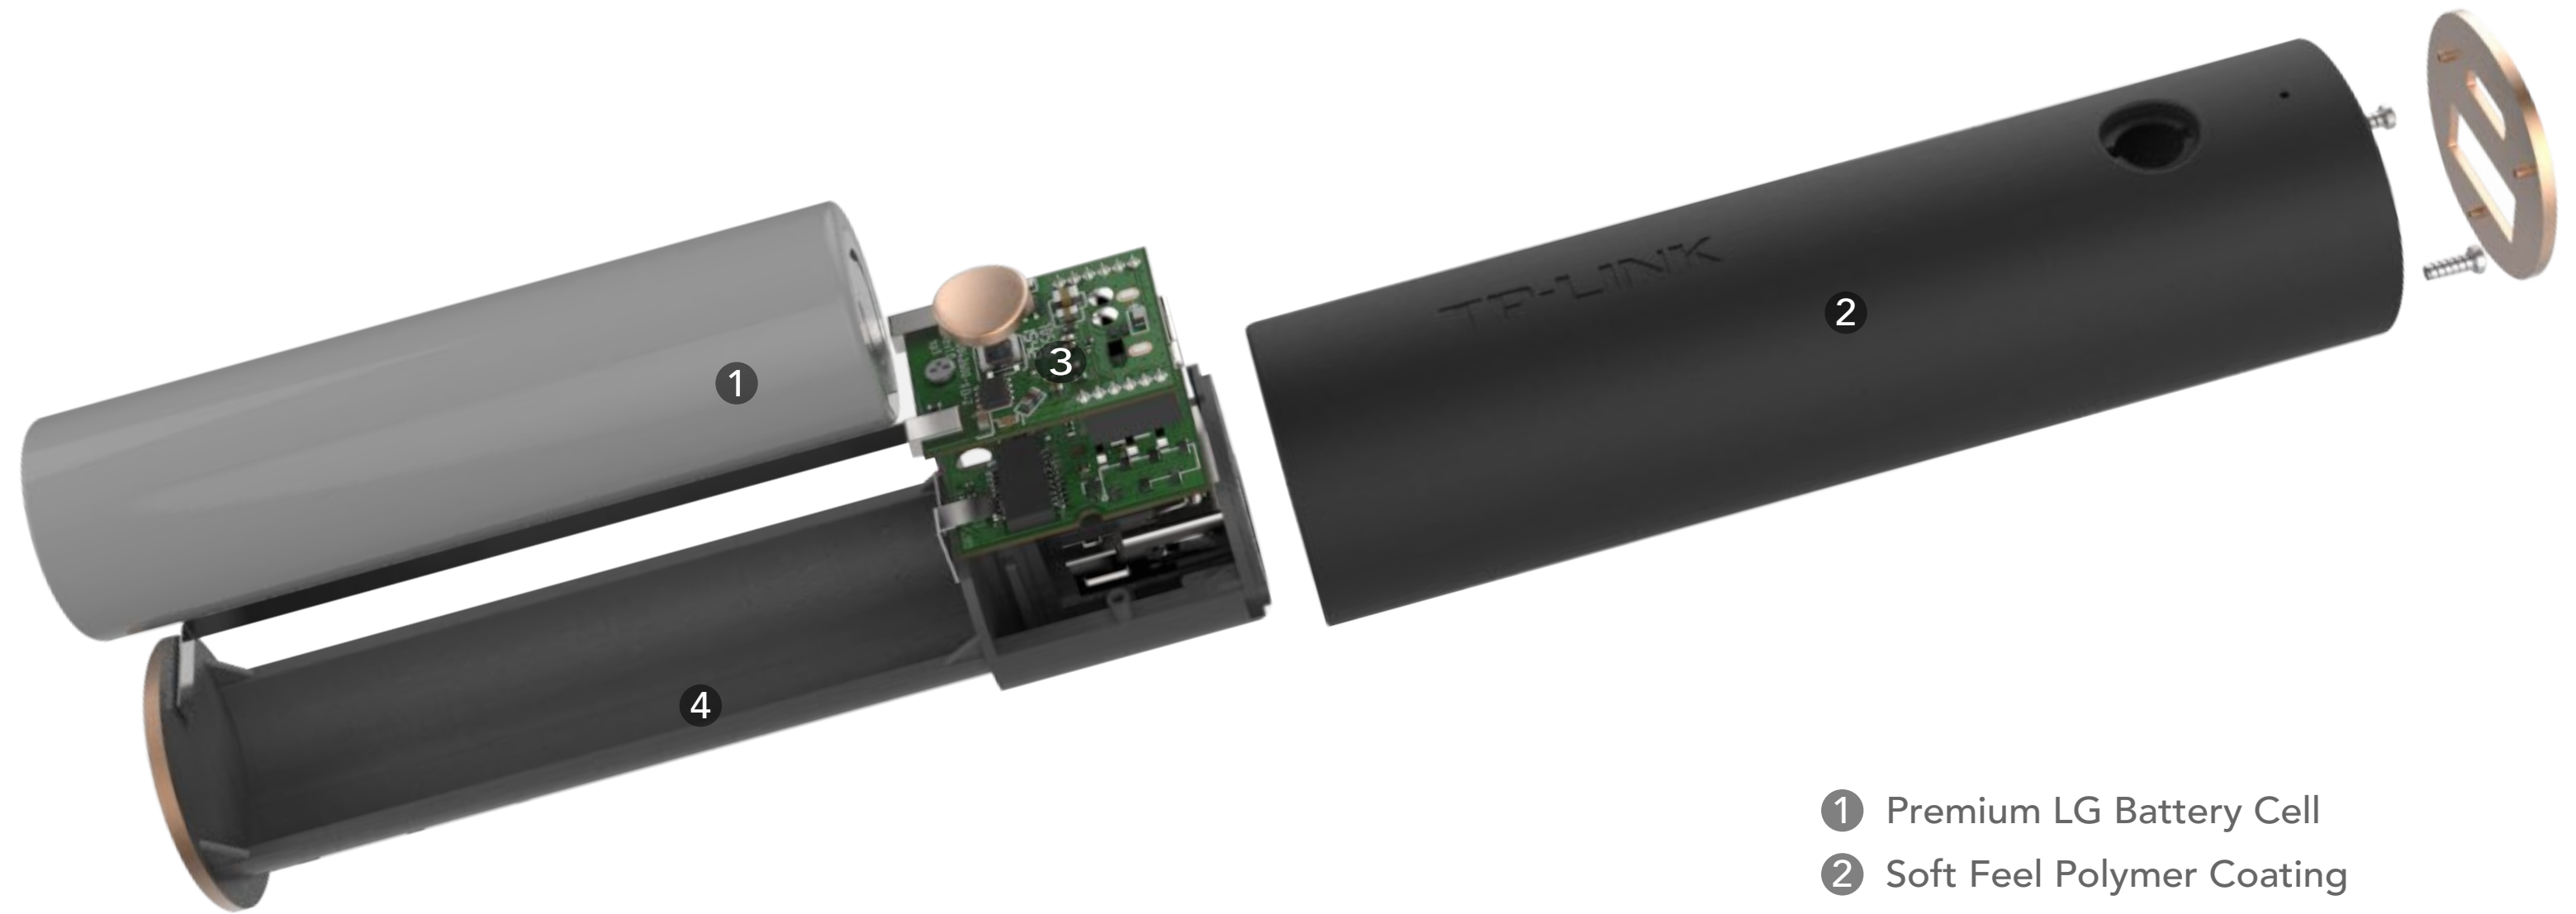

Premium Quality

- ① Premium LG Battery Cell
- ② Soft Feel Polymer Coating
- ③ World Class Chipset for Multiple Protections
- ④ Thermistor for Over Heating Detection