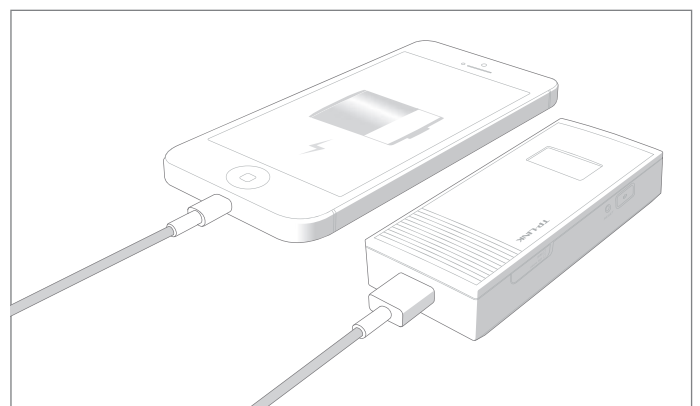

3G Mobile WiFi 5200mAh Power Bank

M5360

◎ Features:

- Instantly establish a 3G hotspot and share wireless with several mobile devices on business or road trips.
- HSPA+ supported with up to 21.6Mbps download and 5.76Mbps upload speeds
- Internal Battery for up to 17 hours of sharing 3G connections*
- 5200mAh Power Bank for charging smart phones or tablets (Power output: 5V/1A)
- OLED display provides a intuitive view of the device's working status
- Equipped with a micro SD card slot for up to 32GB of optional storage

* Actual service duration may vary due to different user environments.

Share 3G Connections on the Go

Instantly establish a 3G hotspot and share wireless with several mobile devices on business or road trips. Power on and Play!

5200mAh Power Bank to Charge Phones & Tablets

A powerful 5200mAh battery lets you charge smart phones or tablets anywhere you want, making it an ideal travel companion.

◎ Specifications:

Hardware Features	
Network Type	HSPA+/HSUPA/HSDPA/UMTS/EDGE/GPRS/GSM
Interface	1 micro USB port for power, 1 USB 2.0 port for charging phones SIM card slot, Micro SD card slot
Button	Power On/Off Button, Reset Button
Data Rates	DL: 21.6Mbps, UL:5.76Mbps
Antenna Type	Internal antenna
Dimensions (W x D x H)	1.7 x 1.1x 3.9 in. (44.3x28.5x100 mm)
Power Supply	Internal Battery, 5VDC/1.0A External Power Adapter
Micro SD Card Reader	Up to 32G
Band	WCDMA : 900/2100Mhz, GSM : 850/900/1800/1900Mhz
OLED Display	Traffic Statistics, Singal strength, Network type, Wi-Fi status, Message, Internet and Battery meter
Wireless Features	
Wireless Standards	IEEE 802.11b, IEEE 802.11g, IEEE 802.11n
Frequency	2.4-2.4835GHz
EIRP	<20dBm
Wireless Security	Support WEP, WPA-PSK/WPA2-PSK,Wireless MAC Filtering, Enable/Disable SSID Broadcast
DHCP	DHCP server, DHCP Client List
Others	
Certifications	CE, FCC, RoHS
System Requirements	Windows 8/7/vista/XP, Mac OS, Android, iOS