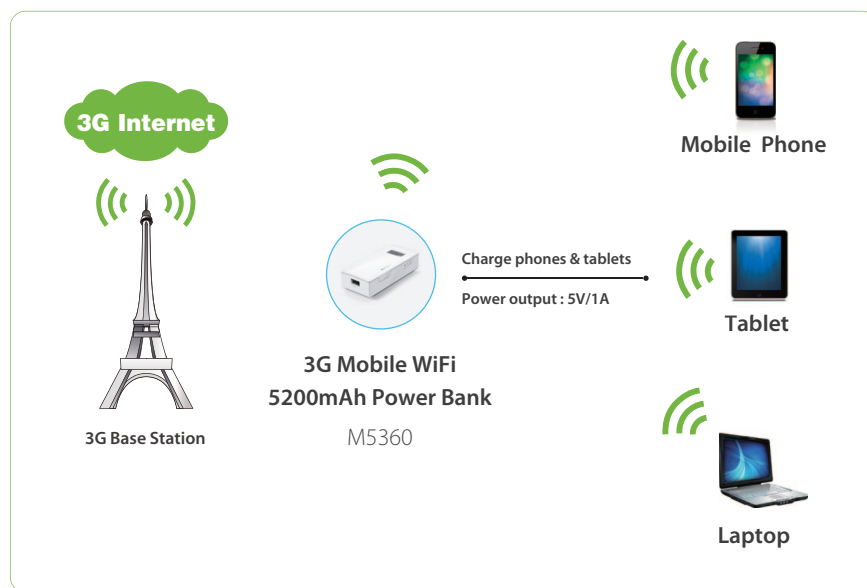

3G Mobile WiFi 5200mAh Power Bank

M5360

◎ Features:

- Instantly establish a 3G hotspot and share wireless with several mobile devices on business or road trips.
- HSPA+ supported with up to 21.6Mbps download and 5.76Mbps upload speeds
- Internal Battery for up to 17 hours of sharing 3G connections*
- 5200mAh Power Bank for charging smart phones or tablets (Power output: 5V/1A)
- OLED display provides a intuitive view of the device's working status
- Equipped with a micro SD card slot for up to 32GB of optional storage

5200mAh Power Bank to Charge Phones & Tablets

A powerful 5200mAh battery lets you charge smart phones or tablets anywhere you want, making it an ideal travel companion.

◎ Specifications:

Hardware Features	
Network Type	HSPA+/HSUPA/HSDPA/UMTS/EDGE/GPRS/GSM
Interface	1 micro USB port for power, 1 USB 2.0 port for charging phones SIM card slot, Micro SD card slot
Button	Power On/Off Button, Reset Button
Data Rates	DL: 21.6Mbps, UL:5.76Mbps
Antenna Type	Internal antenna
Dimensions (W x D x H)	1.7 x 1.1x 3.9 in. (44.3x28.5x100 mm)
Power Supply	Internal Battery, 5VDC/1.0A External Power Adapter
Micro SD Card Reader	Up to 32G
Band	WCDMA : 900/2100Mhz, GSM : 850/900/1800/1900Mhz
OLED Display	Traffic Statistics, Singal strength, Network type, Wi-Fi status, Message, Internet and Battery meter
Wireless Features	
Wireless Standards	IEEE 802.11b, IEEE 802.11g, IEEE 802.11n
Frequency	2.4-2.4835GHz
EIRP	<20dBm
Wireless Security	Support WEP, WPA-PSK/WPA2-PSK,Wireless MAC Filtering, Enable/Disable SSID Broadcast
DHCP	DHCP server, DHCP Client List
Others	
Certifications	CE, FCC, RoHS
System Requirements	Windows 8/7/vista/XP, Mac OS, Android, iOS

◎ Diagram:

Package Contents

- M5360
- Micro USB Cable
- Micro to Standard SIM Card Adapter
- Nano to Standard SIM Card Adapter
- Power Adapter
- Quick Installation Guide

Related Products

- 3G Mobile Wi-Fi M5350