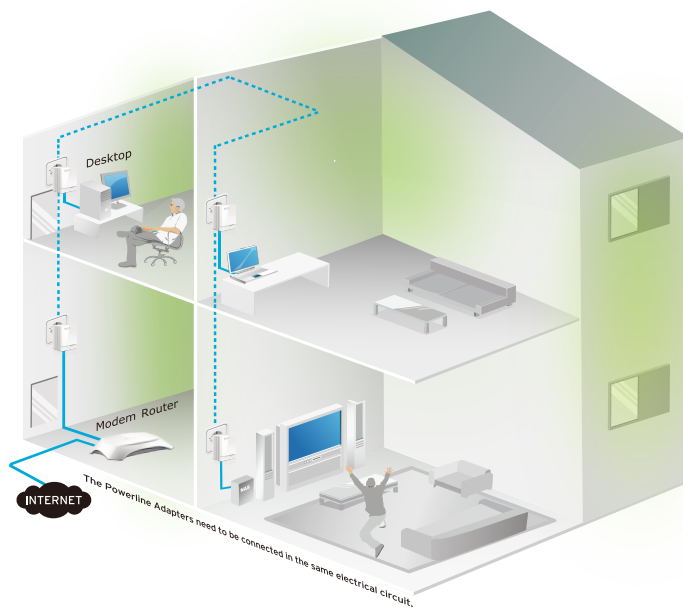

⦿ Specifications:

Hardware Features	
Standards and Protocols	HomePlug AV, IEEE802.3, IEEE802.3u, IEEE802.3ab
Interface	1 Gigabit Ethernet Port
Plug Type	EU, UK, US
Button	Pair Button
LED Indicator	PWR, PLC, ETH
Dimensions (W x D x H)	2.5x 1.9 x 1.6 in. (63x47x40mm)
Power Consumption	< 3 W
Range	300meters in house
Software Features	
Modulation Technology	OFDM (PLC)
Encryption	128-bit AES Encryption
Others	
Certifications	CE, FCC, RoHS
System Requirements	Windows 8/7/Vista/XP/2000, Mac, Linux*
Environment	Operating Temperature: 0°C~40°C (32°F~104°F)
	Storage Temperature: -40°C~70°C (-40°F~158°F)
	Operating Humidity: 10%~90% non-condensing
	Storage Humidity: 5%~90% non-condensing

* Utility supports Windows 8/7/Vista/XP/2000 and Mac operating systems for the present

⦿ Diagram:

Package:

- AV600 Gigabit Powerline Adapter TL-PA6010
- 2-meter RJ-45 Ethernet Cable
- Quick Installation Guide
- Resource CD

* Powerline adapters should be deployed on the same circuit and in set of two or more. The first, connected to the router and others located elsewhere to enable connectivity in those locations