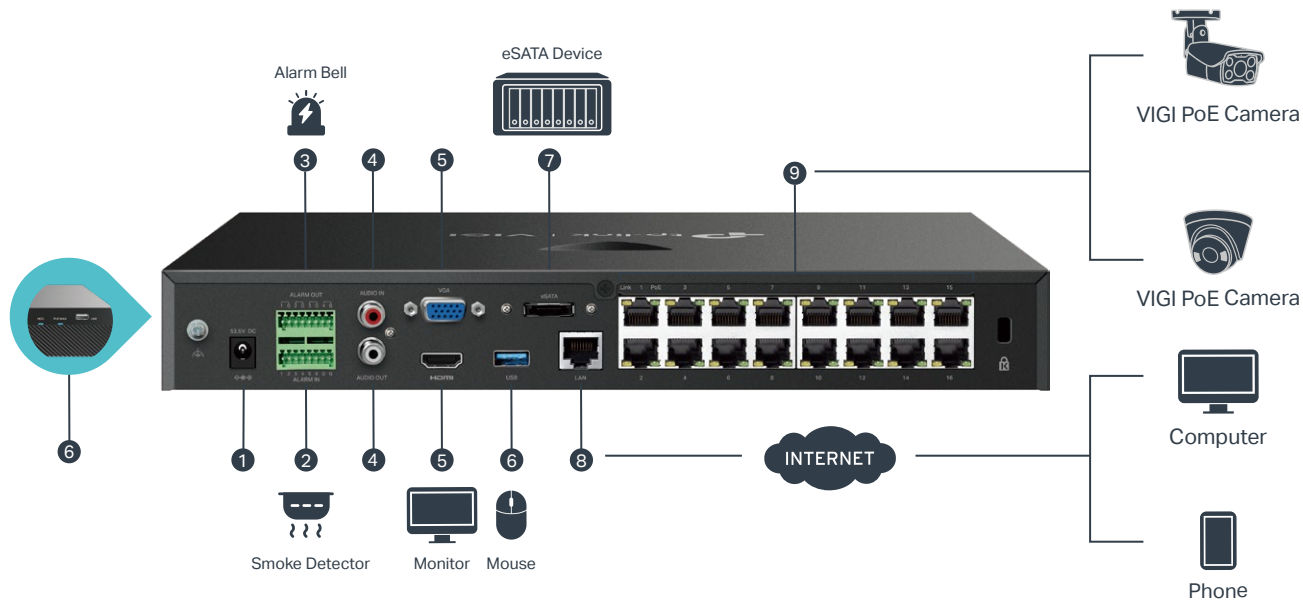

VIGI Surveillance Solution

The VIGI network video recorder coordinates with camera systems to help you view, store, and play back videos.

Highlight

16-Channel Live View

Display each surveilled zone in real-time on a single interface for comprehensive control.

16× PoE+ Ports for Simple Deployment

Easily connect and power your PoE camera with one RJ45 cable transmitting both data and power.

4K HDMI Output

Show more details with up to 8MP resolution for one channel and 20MP decoding capacity in total for all channels.

Remote Management

Take full control over your security anytime and anywhere on the VIGI app or PC client.

Practical Playback

Find the target footage easily by date, event types, and tags. Replay with variable playback speeds to quickly review footage.

Non-Stop Recording

Stores up to 32 TB of footage from connected cameras to secure your data for quick and convenient access.

Network Topology

1. Power Supply
2. 6× Alarm IN Ports to Connect External Sensors
3. 4× Alarm OUT Ports to Connect Alarm Devices
4. AUDIO IN and AUDIO OUT for Two-Way Audio
5. HDMI and VGA for Video Independent Output
6. 1× USB 3.0 Port (Rear) and 1× USB 2.0 Port (Front) for Mouse and Keyboard Connections
7. 1× eSATA Port to Connect an External Storage Device**
8. 1× 10/100/1000 Mbps LAN Port for Ethernet Connection
9. 16× PoE+ Ports to Connect and Power Your Cameras