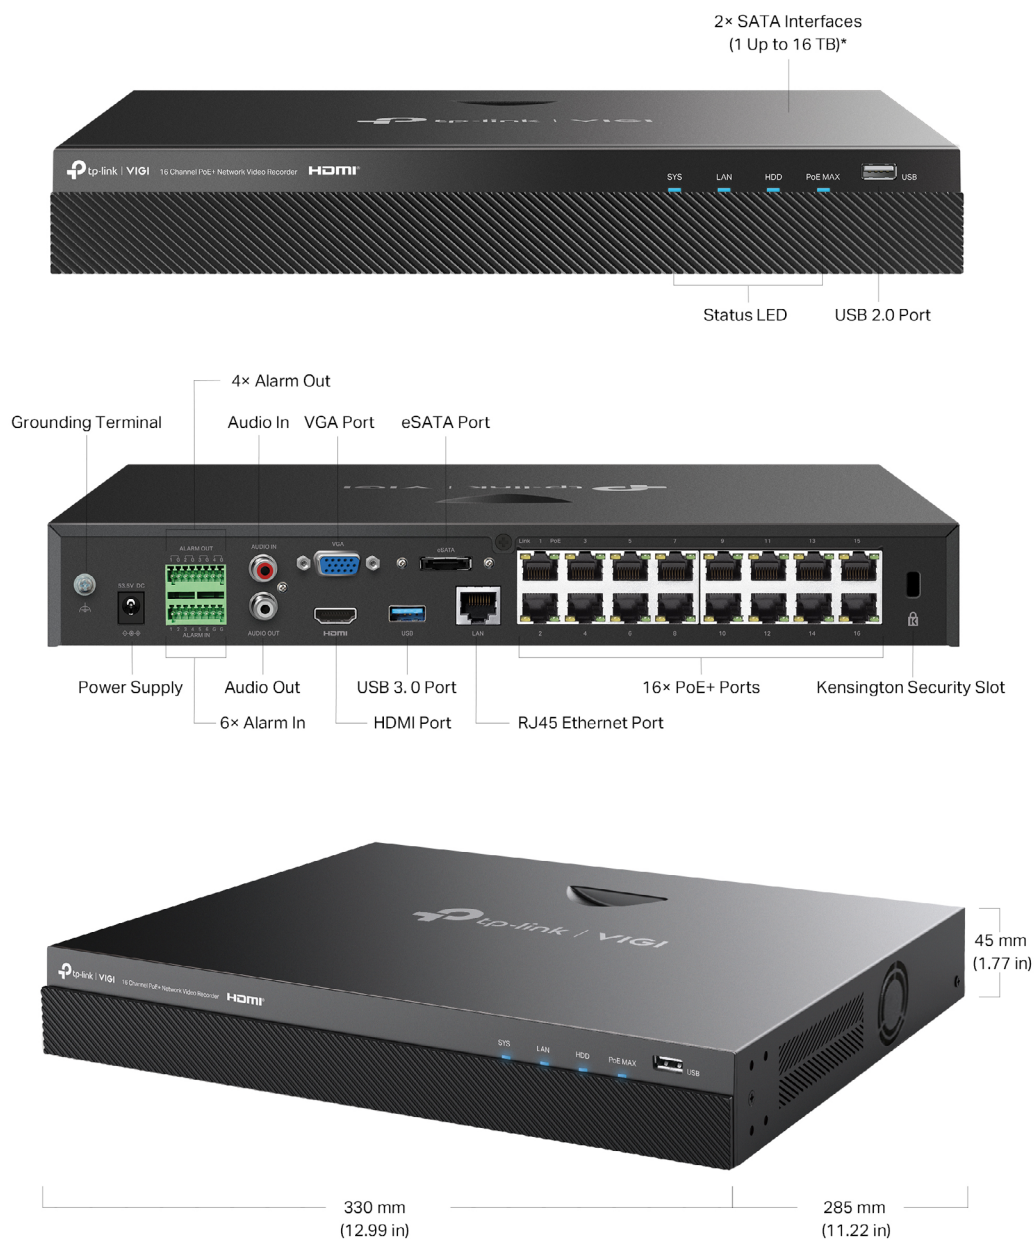

Build Features

*HDD is not included.

[^]Calculations are based on laboratory testing. Actual data is not guaranteed and will vary as a result of client limitations and environmental factors.

*A hard disk drive (not included) must be installed for operation.

[†]The number of simultaneously playable channels may be fewer than 16, or none, if the total resolution exceeds 32MP.

[‡]This model currently supports ONVIF Profile S.

[#]Due to the weight of this model, it is recommended to use a tray when mounting the rack with angle iron. Please note that the tray is not included.