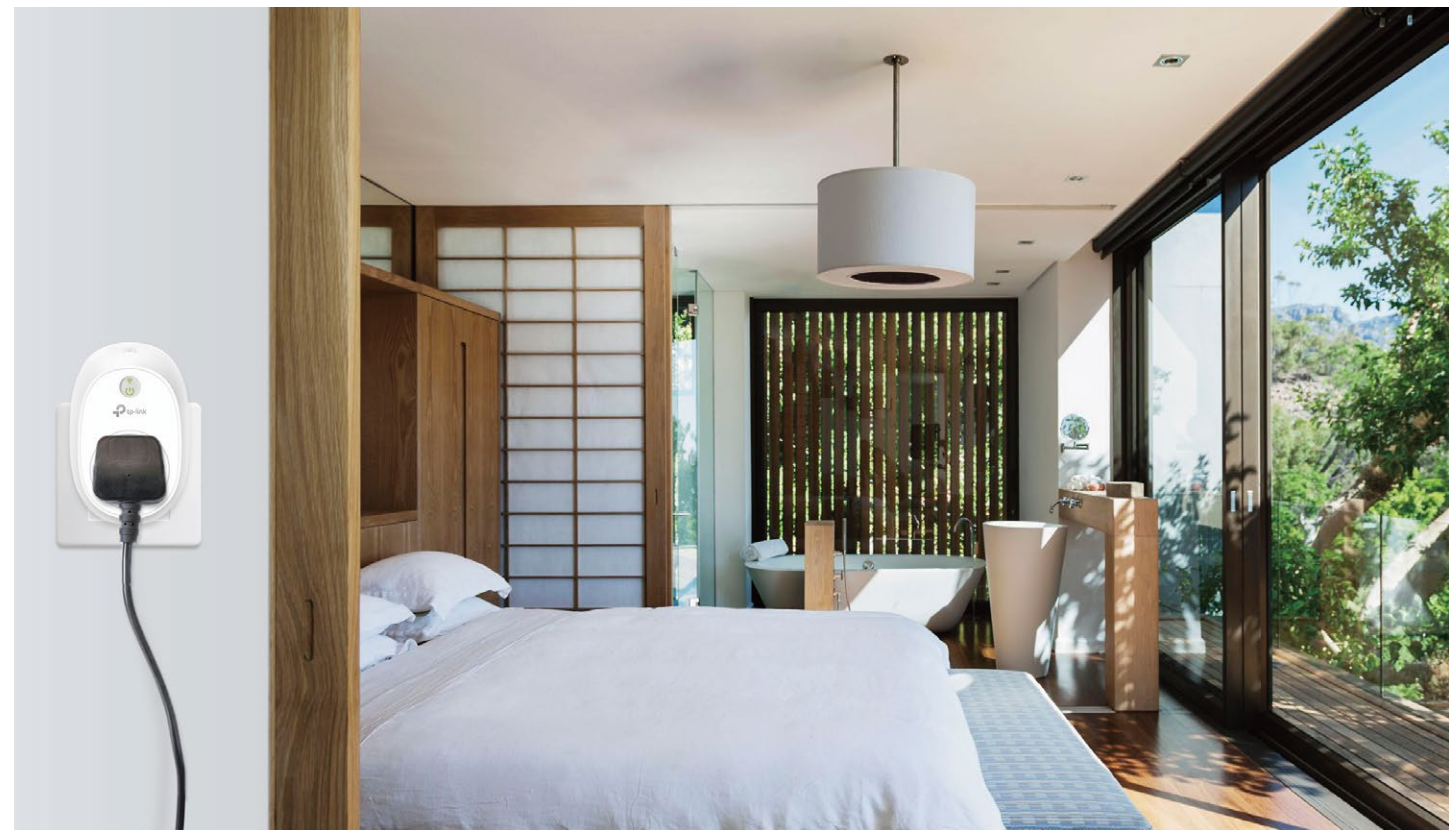

Smart Wi-Fi Plug

With Energy Monitoring

HS110

Remote Access

Scheduling

Energy Monitoring

Away Mode

Kasa for Mobile

Highlights

Easily Manage Your Home Electronics Anytime, Anywhere

The Smart Plugs are easy to set up, and make it easier to manage your home electronics anywhere in the world with a tap of your smartphone. You can also schedule the Smart Plugs to automatically power electronics on and off as needed.