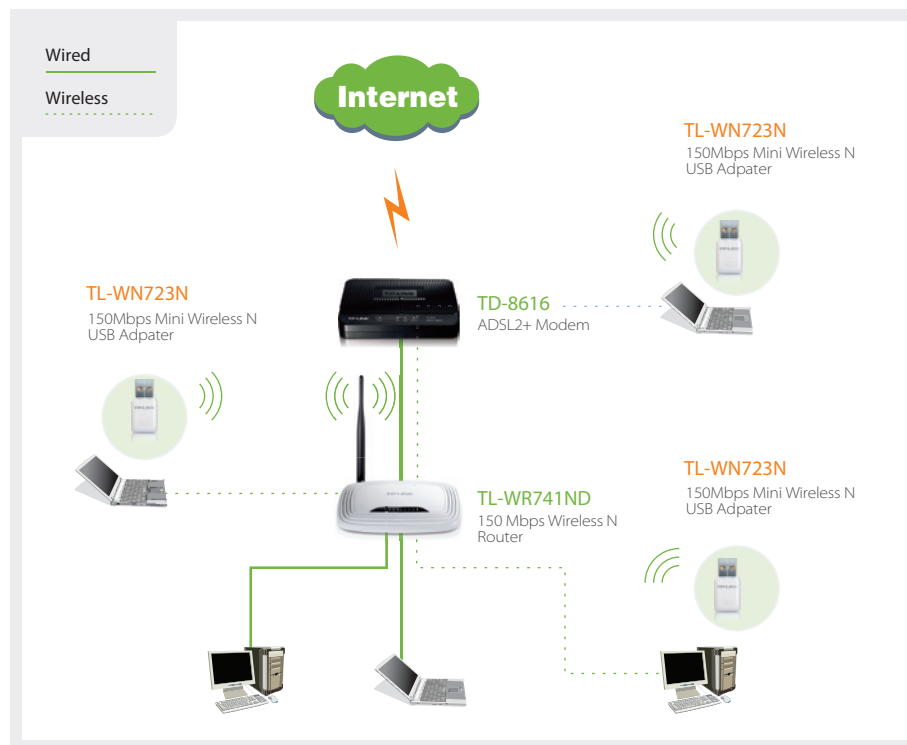

Diagram:

Package:

- 150Mbps Mini Wireless N Adapter TL-WN723N
- Resource CD
- Quick Installation Guide

Related Products:

- 150Mbps Wireless N Router TL-WR741ND/TL-WR740N
- ADSL2+ Modem TD-8616