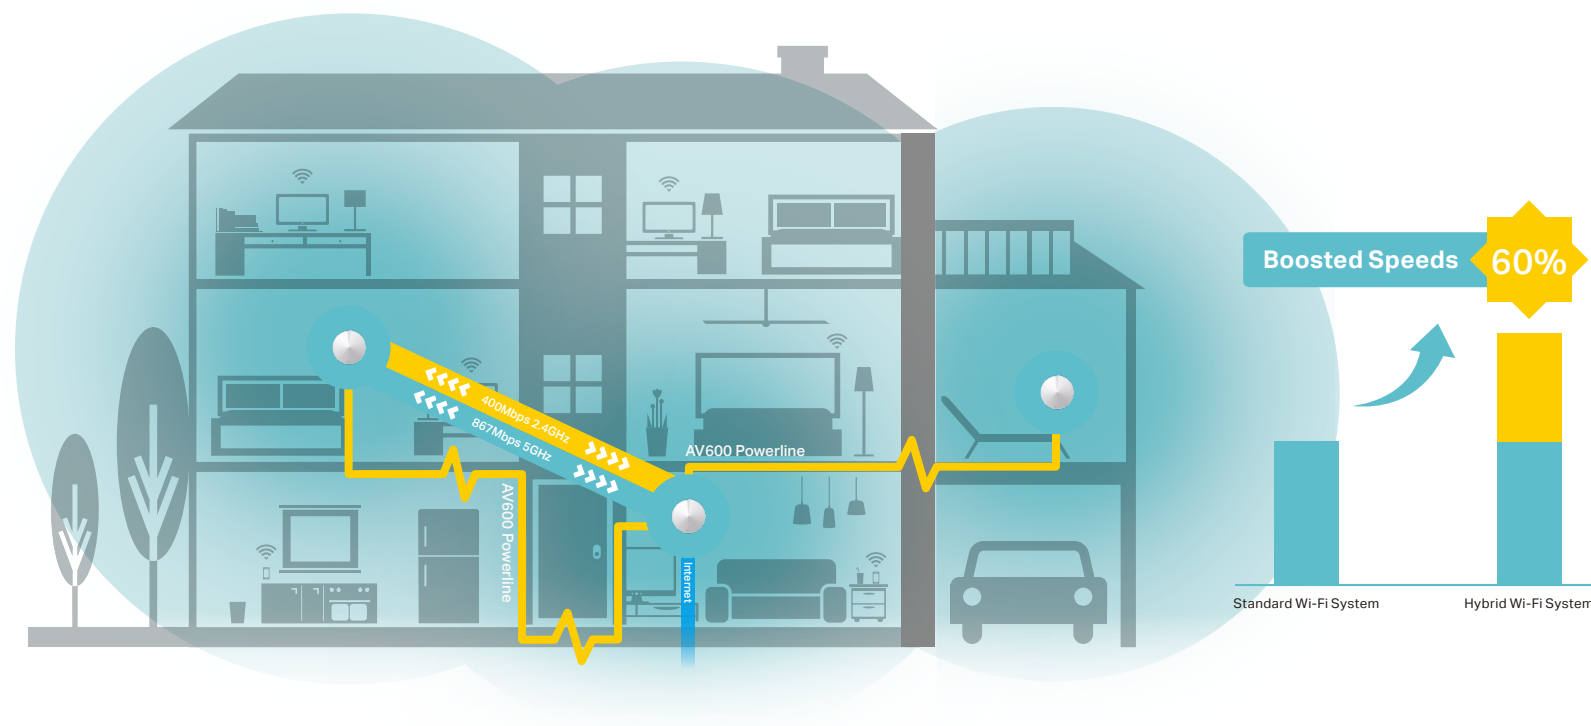

deco[™] | Whole Home Hybrid Mesh Wi-Fi System
Seamless Roaming | Parental Controls | Antivirus | Powerline

**AC1300+AV600
Dual-Band
Hybrid Mesh Wi-Fi System**

Whole Home Coverage
without Limits

Deco P7

Highlights

Fast. Stable. Everywhere.

Deco is the simplest way to guarantee a strong Wi-Fi signal for an army of devices in every corner of your home. Powerline and wireless connections work together to link Deco units, providing even faster network speeds and truly seamless coverage. Setup couldn't be easier with the Deco app there to walk you through every step.

Works Through Walls

Powerline technology uses your home's electrical wiring to create stronger connections between Deco units, reducing the impact of walls and other obstacles on signal.

Wi-Fi Dead-Zone Killer