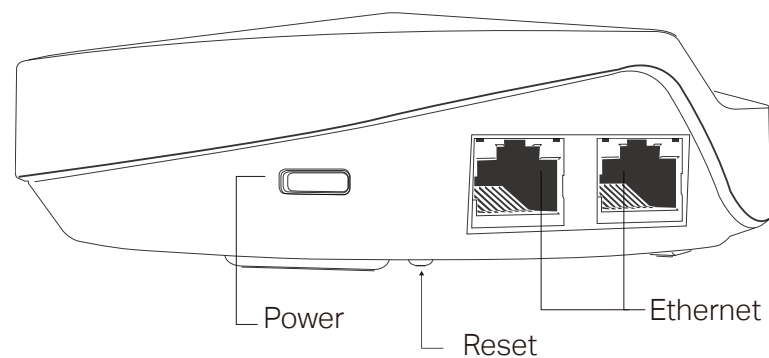

Specifications

Hardware

- Ports: 2 LAN/WAN Gigabit Ethernet Ports, 1 USB Type-C Port
- Buttons: 1 Reset button on the underside
- LED: 1 LED
- Antenna Type: 4 internal antennas per Deco unit
- Wireless Onboarding: Bluetooth 4.2
- Flash: 32 MB
- SDRAM: 256 MB
- External Power Supply: 12 V/1.2 A
- Dimensions (Dia x H): 4.7 in. x 1.3 in. (120 mm x 38 mm)