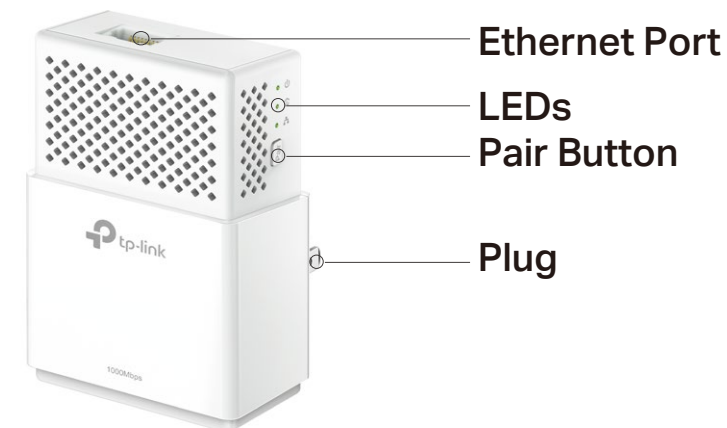

Range

- 300-meter Range – Up to 300-meter range over the household power circuit.

Energy Saving

- Power Saving – Power Saving Mode helps reducing power consumption by up to 85%

Ease of Use

- Plug, Pair and Play – Plug, pair and play, no configuration required
- No New Wires – No new wires, use existing electrical wiring to expand your home network
- TP-Link tpPLC – Allows you to easily manage your network using the intuitive tpPLC App or the tpPLC Utility

Security

- Pair Button – 128-bit AES encryption easily at a push of "Pair" Button

Specifications

Hardware

- Plug Type: US
- Standards and Protocols: HomePlug AV2, HomePlug AV, IEEE 1901, IEEE 802.3, IEEE 802.3u, IEEE 802.3ab
- Power Consumption: Maximum: 2.93W
Typical: 2.6W
Standby: 0.5W
- Range: 300 Meters over electrical circuit
- Interface: 1 * Gigabit Ethernet Port
- Button: Pair Button
- LED Indicator: Power, Powerline, Ethernet
- Dimensions (W x D x H): 3.8×2.4×1.4 in. (98 x 60 x 36 mm)