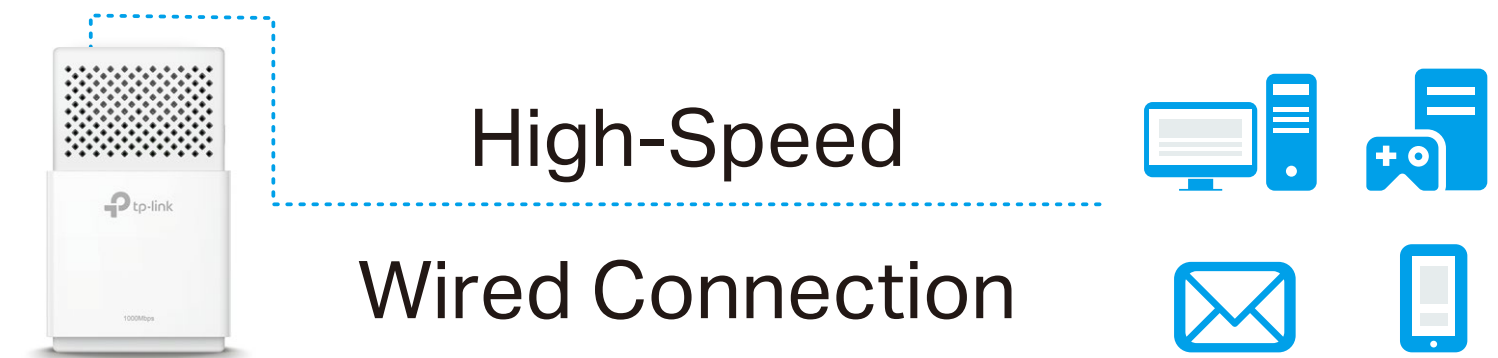

AV1000 Gigabit Powerline Starter Kit

Smooth HD Streaming
in Every Room

TL-PA7010 KIT

HomePlug AV2
1000Mbps

Gigabit
Ethernet

Plug, Pair
and Play

Highlights

HomePlug AV2 Standard Compliant

The HomePlug AV2 standard creates high-speed data transfer rates of up to 1000Mbps to support all your online activities.

Gigabit Ethernet for Fast Connections

One Gigabit Ethernet port provides reliable high-speed wired connections for game consoles, smart TVs, STB and more.

Highlights

Plug, Pair and Play!

Powerline adapters and extenders must be deployed in a set of two or more.

Internet from Any Outlet

Features

Speed

- Ultra-fast Powerline Speed – HomePlug AV2 standard compliant, high-speed data transfer rate of up to 1000Mbps, ideal for Ultra HD streaming and online gaming