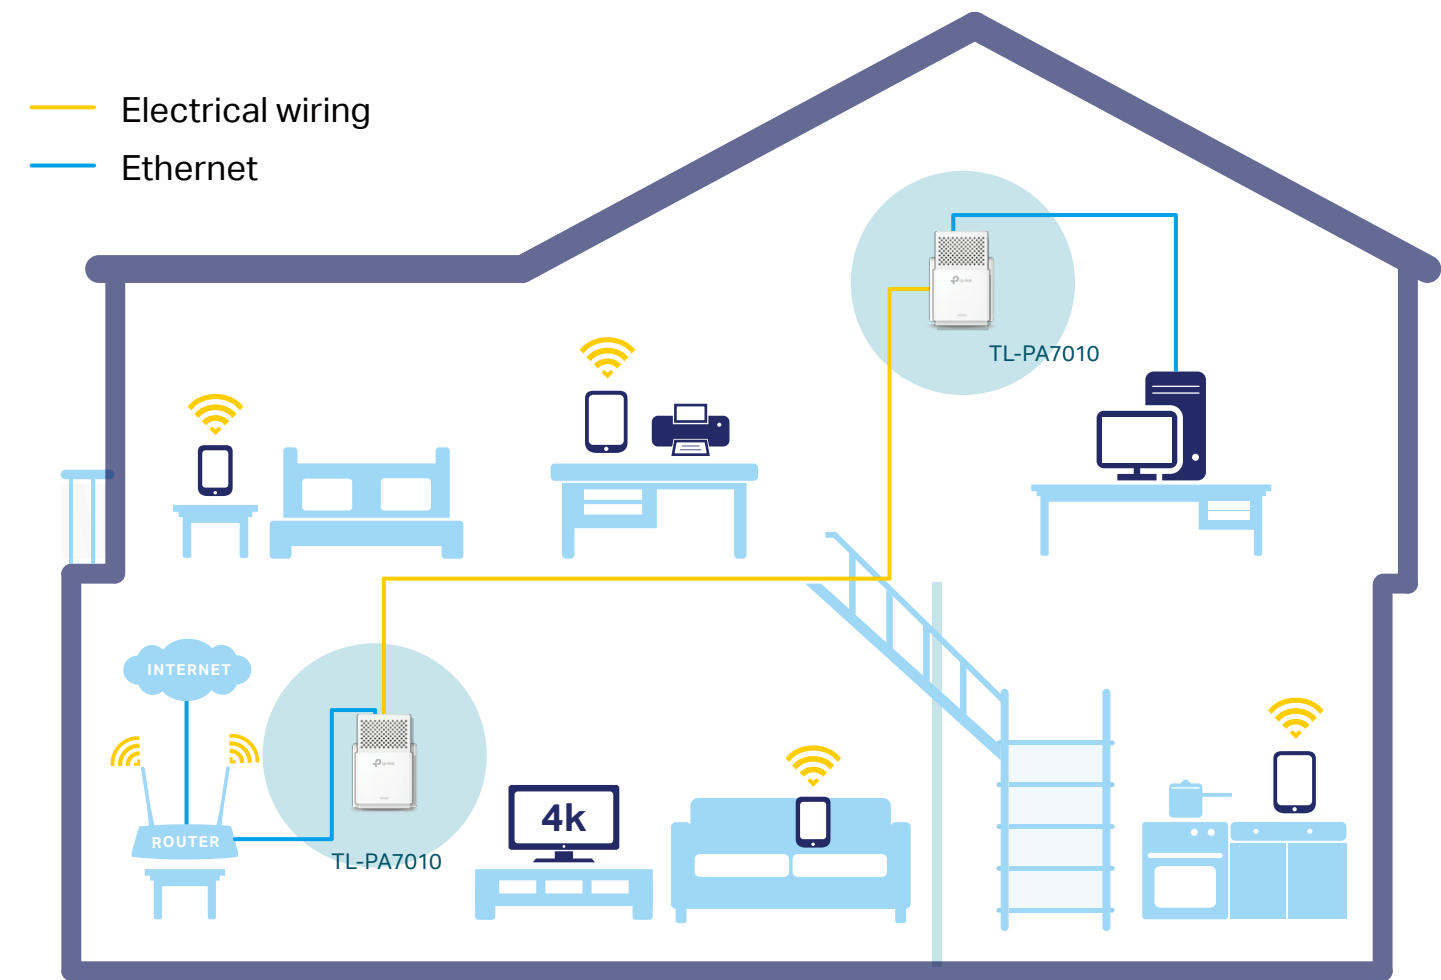

AV1000 Gigabit Powerline Starter Kit

Smooth HD Streaming
in Every Room

TL-PA7010 KIT

HomePlug AV2
1000Mbps

Gigabit
Ethernet

Plug, Pair
and Play

Highlights

HomePlug AV2 Standard Compliant

The HomePlug AV2 standard creates high-speed data transfer rates of up to 1000Mbps to support all your online activities.

Gigabit Ethernet for Fast Connections

One Gigabit Ethernet port provides reliable high-speed wired connections for game consoles, smart TVs, STB and more.

Highlights

Plug, Pair and Play!

Powerline adapters and extenders must be deployed in a set of two or more.

Internet from Any Outlet

Features

Speed

- Ultra-fast Powerline Speed – HomePlug AV2 standard compliant, high-speed data transfer rate of up to 1000Mbps, ideal for Ultra HD streaming and online gaming

Range

- 300-meter Range – Up to 300-meter range over the household power circuit.

Energy Saving

- Power Saving – Power Saving Mode helps reducing power consumption by up to 85%

Ease of Use

- Plug, Pair and Play – Plug, pair and play, no configuration required
- No New Wires – No new wires, use existing electrical wiring to expand your home network
- TP-Link tpPLC – Allows you to easily manage your network using the intuitive tpPLC App or the tpPLC Utility