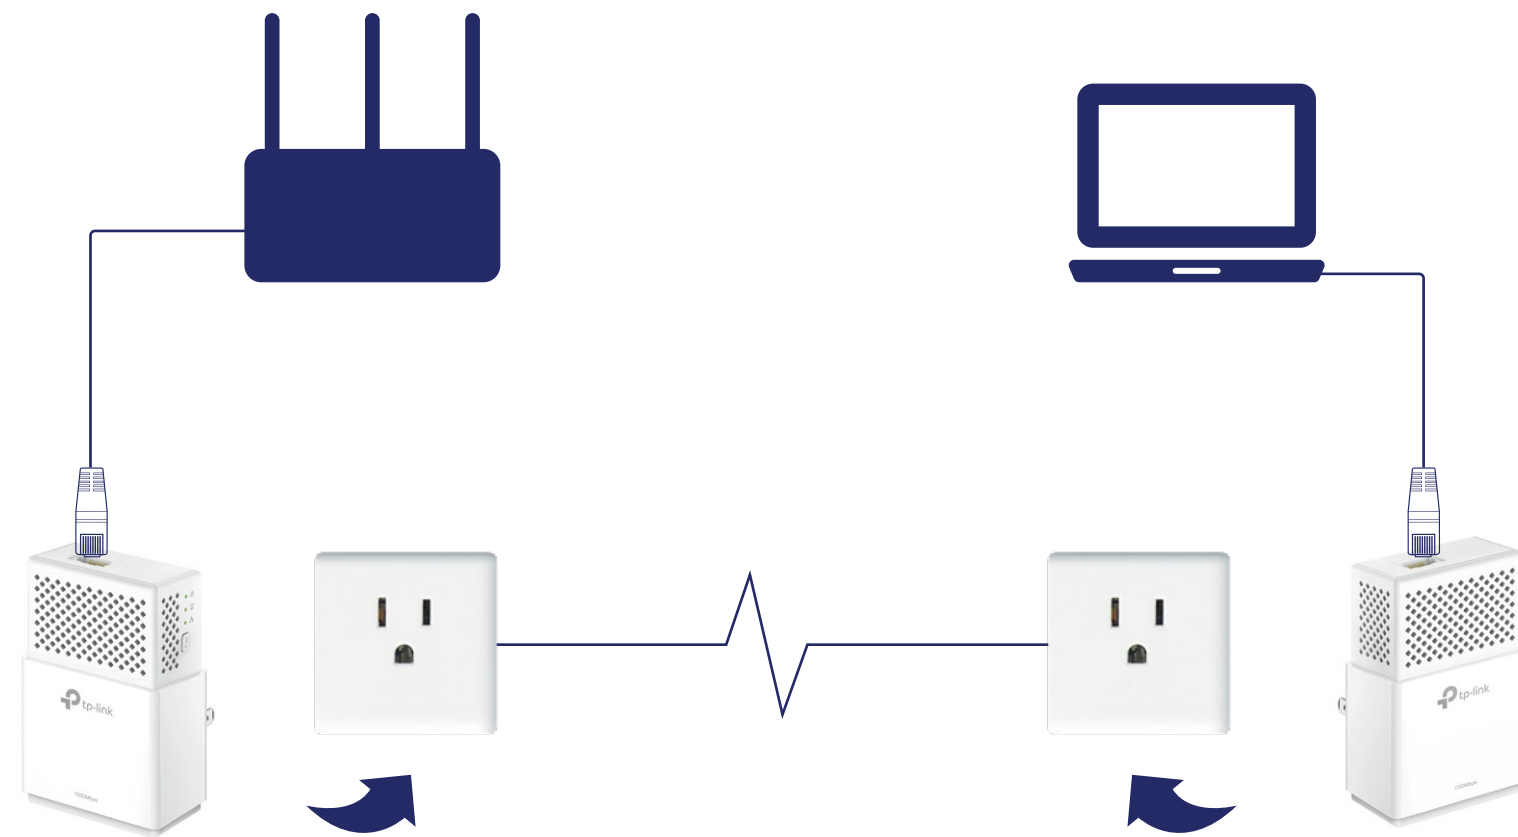

AV1000 Gigabit Powerline Starter Kit

Smooth HD Streaming
in Every Room

TL-PA7010 KIT

HomePlug AV2
1000Mbps

Gigabit
Ethernet

Plug, Pair
and Play

Highlights

HomePlug AV2 Standard Compliant

The HomePlug AV2 standard creates high-speed data transfer rates of up to 1000Mbps to support all your online activities.

Gigabit Ethernet for Fast Connections

One Gigabit Ethernet port provides reliable high-speed wired connections for game consoles, smart TVs, STB and more.

Highlights

Plug, Pair and Play!

Powerline adapters and extenders must be deployed in a set of two or more.

Internet from Any Outlet

Features

Speed

- Ultra-fast Powerline Speed – HomePlug AV2 standard compliant, high-speed data transfer rate of up to 1000Mbps, ideal for Ultra HD streaming and online gaming

Range

- 300-meter Range – Up to 300-meter range over the household power circuit.

Energy Saving

- Power Saving – Power Saving Mode helps reducing power consumption by up to 85%

Ease of Use

- Plug, Pair and Play – Plug, pair and play, no configuration required
- No New Wires – No new wires, use existing electrical wiring to expand your home network
- TP-Link tpPLC – Allows you to easily manage your network using the intuitive tpPLC App or the tpPLC Utility