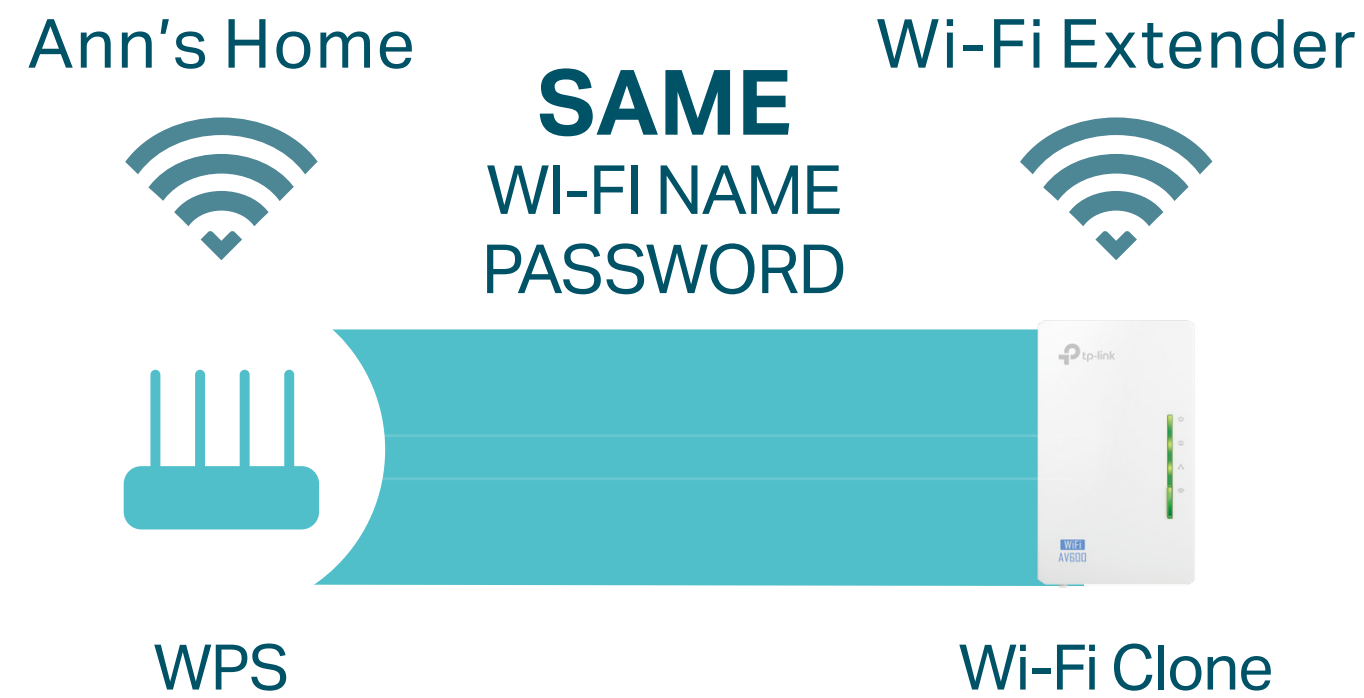

# 300Mbps Wi-Fi Range Extender AV600 Powerline Edition

Instant Wi-Fi & Wired  
Network Everywhere

TL-WPA4220 KIT

HomePlug  
AV 600Mbps

300Mbps  
Wi-Fi

Wi-Fi  
Auto-Sync

## Simple Setup with Wi-Fi Clone

Copy your wireless network name (SSID) and password from your router instantly by pressing the Wi-Fi Clone button.