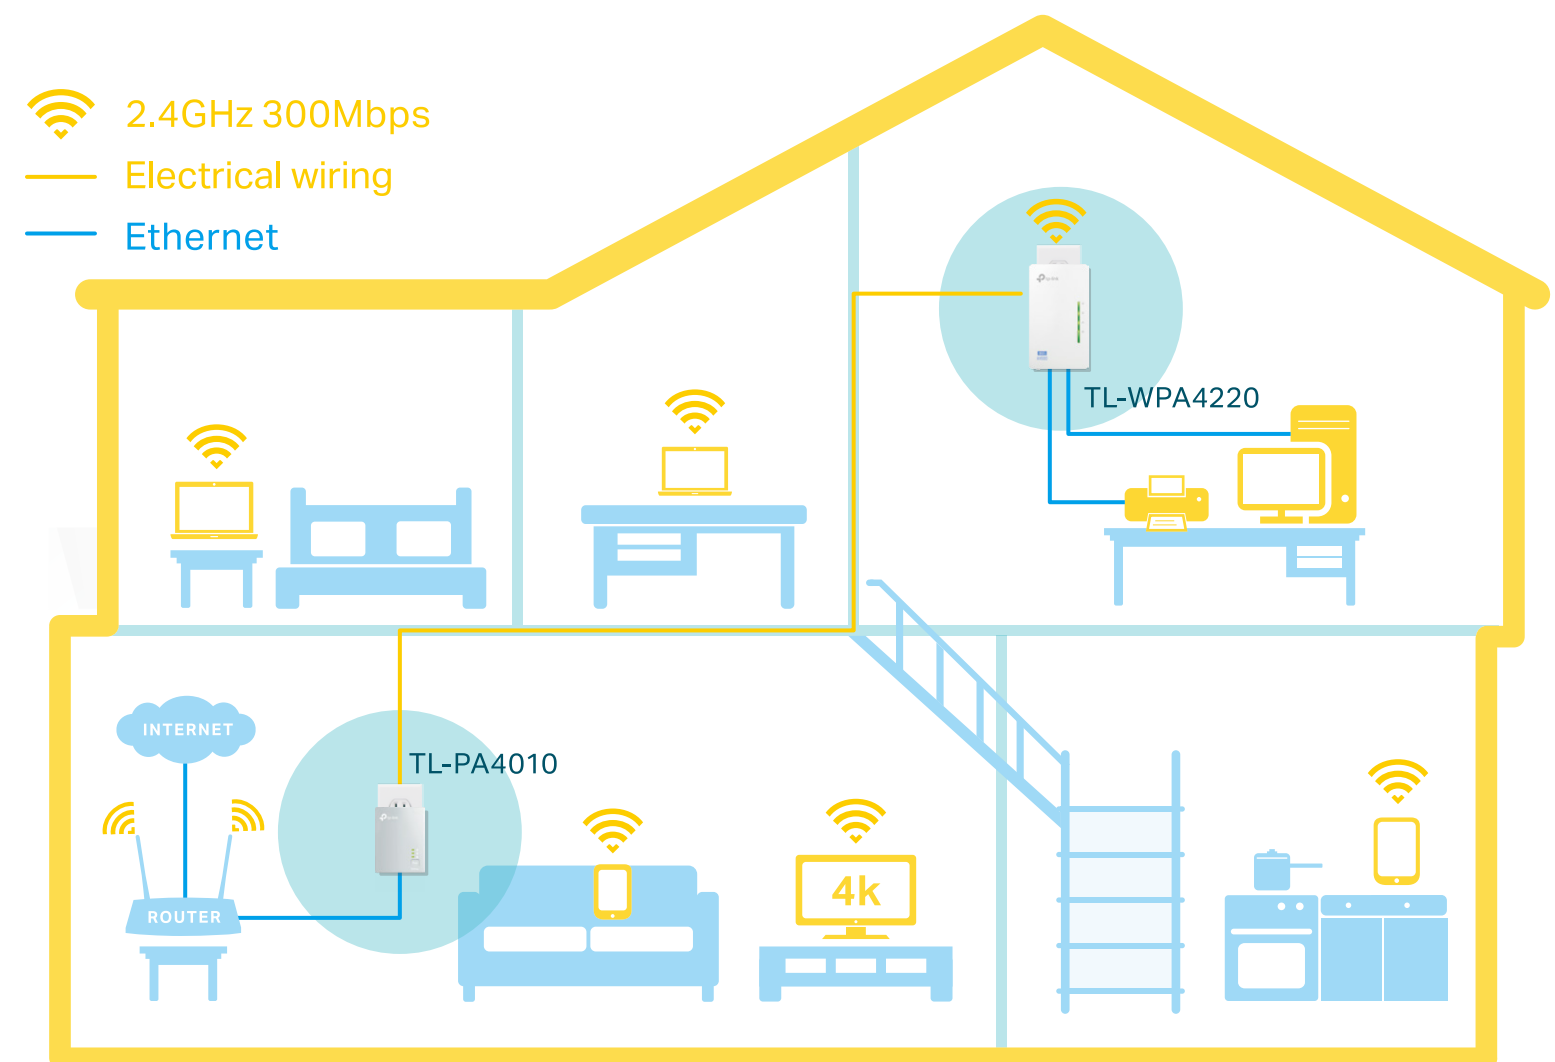

## Settings in Sync with Wi-Fi Move

Any changes made to network settings will be automatically applied across the entire network.

## 600Mbps over Powerline

HomePlug AV standard providing up to 600Mbps high speed data transmission over a home's existing electrical wiring, ideal for lag-free HD or 3D video streaming and online gaming.

## 300Mbps Wi-Fi

Extend 300Mbps wireless connections to previously hard-to-reach areas of your home and office