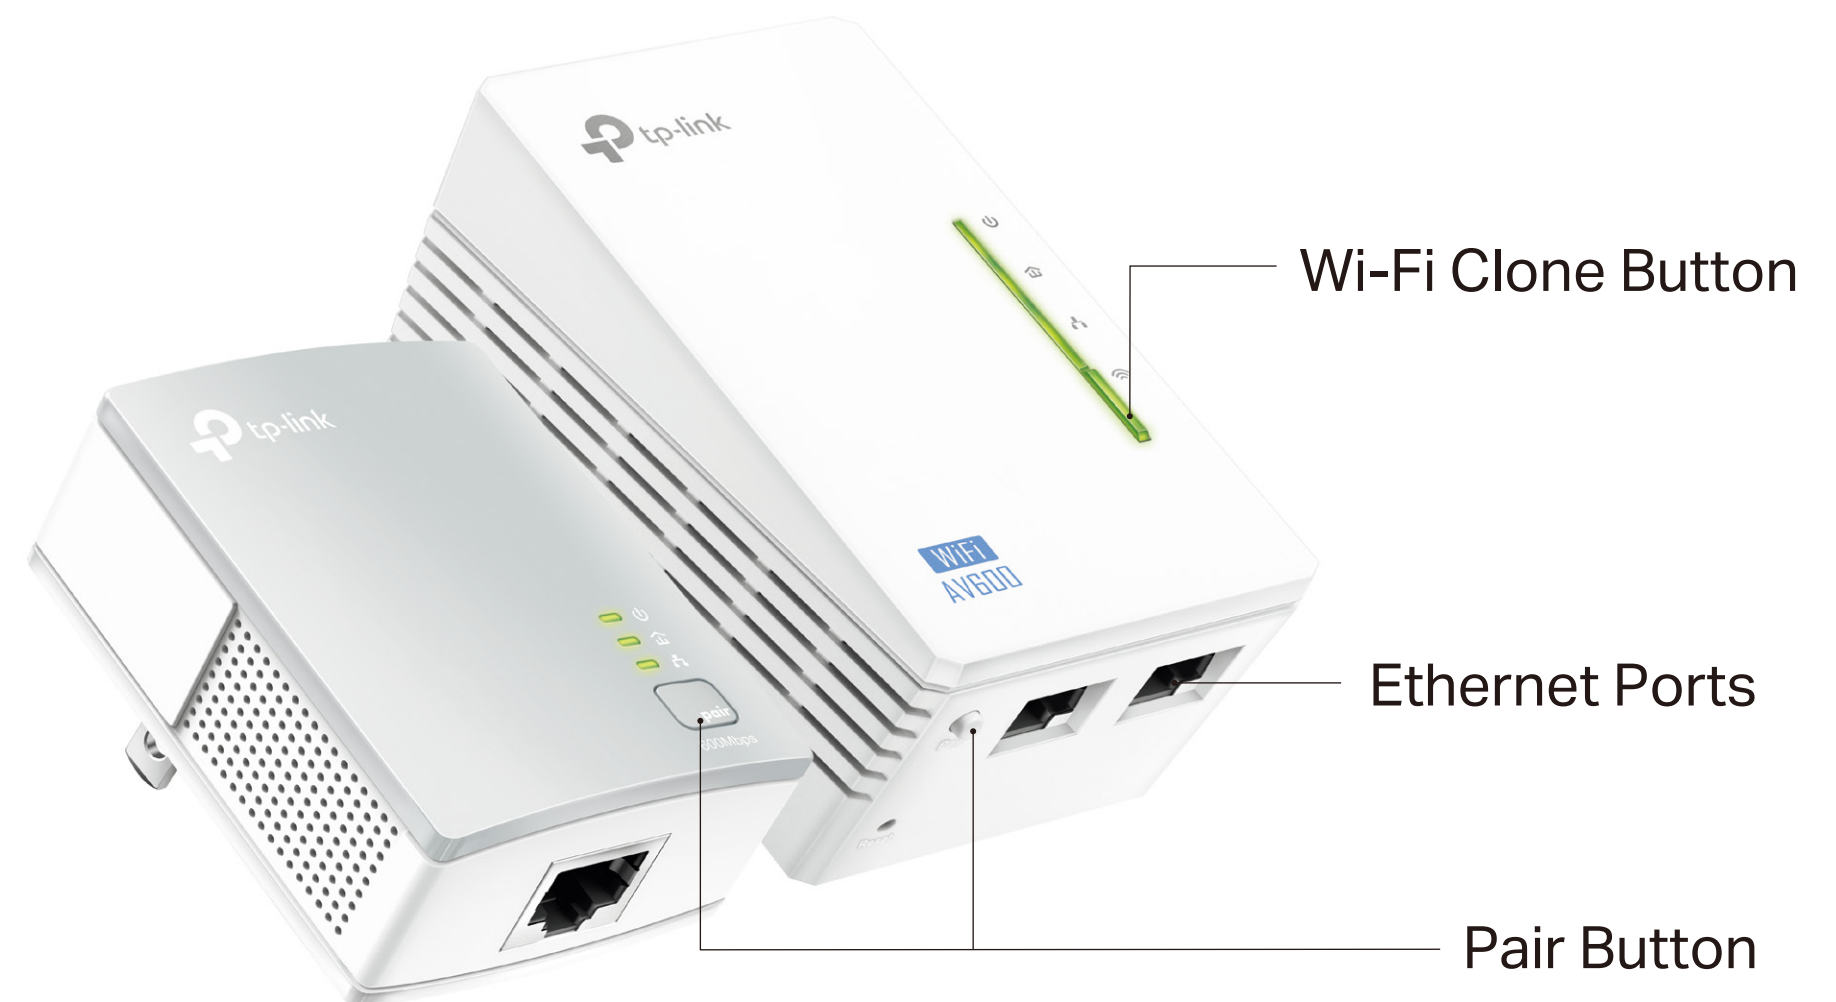

Specifications

Hardware

- Transmission Speeds:
  - Powerline: up to 600 Mbps
  - Ethernet: 10/100 Mbps
- Standards and Protocols:
  - HomePlug AV, IEEE 1901, IEEE 802.3, IEEE 802.3u, IEEE 802.11b/g/n
- Interface:
  - TL-WPA4220: 2 Ethernet Ports
  - TL-PA4010: 1 Ethernet Port
- Plug Type: US
- Button: Pair, Reset, Wi-Fi Clone
- LED Indicator: Power, Powerline, Ethernet, Wi-Fi
- Dimensions (W x D x H):
  - TL-WPA4220: 2.1 × 1.6 × 3.7 in. (54 × 40 × 94 mm)
  - TL-PA4010: 2.0 × 1.1 × 2.6 in. (52 × 28.5 × 65 mm)
- IGMP: IGMP v1/v2/v3
- Power Consumption:
  - TL-WPA4220: Maximum: 5.6W, Typical: 5.2W
  - TL-PA4010: Maximum: 2.6W, Typical: 2.3W
- Range: Up to 300 meters/1000 feet over existing electrical wiring
- Compatibility:
  - Compatible with all HomePlug AV & AV2 standard powerline adapters