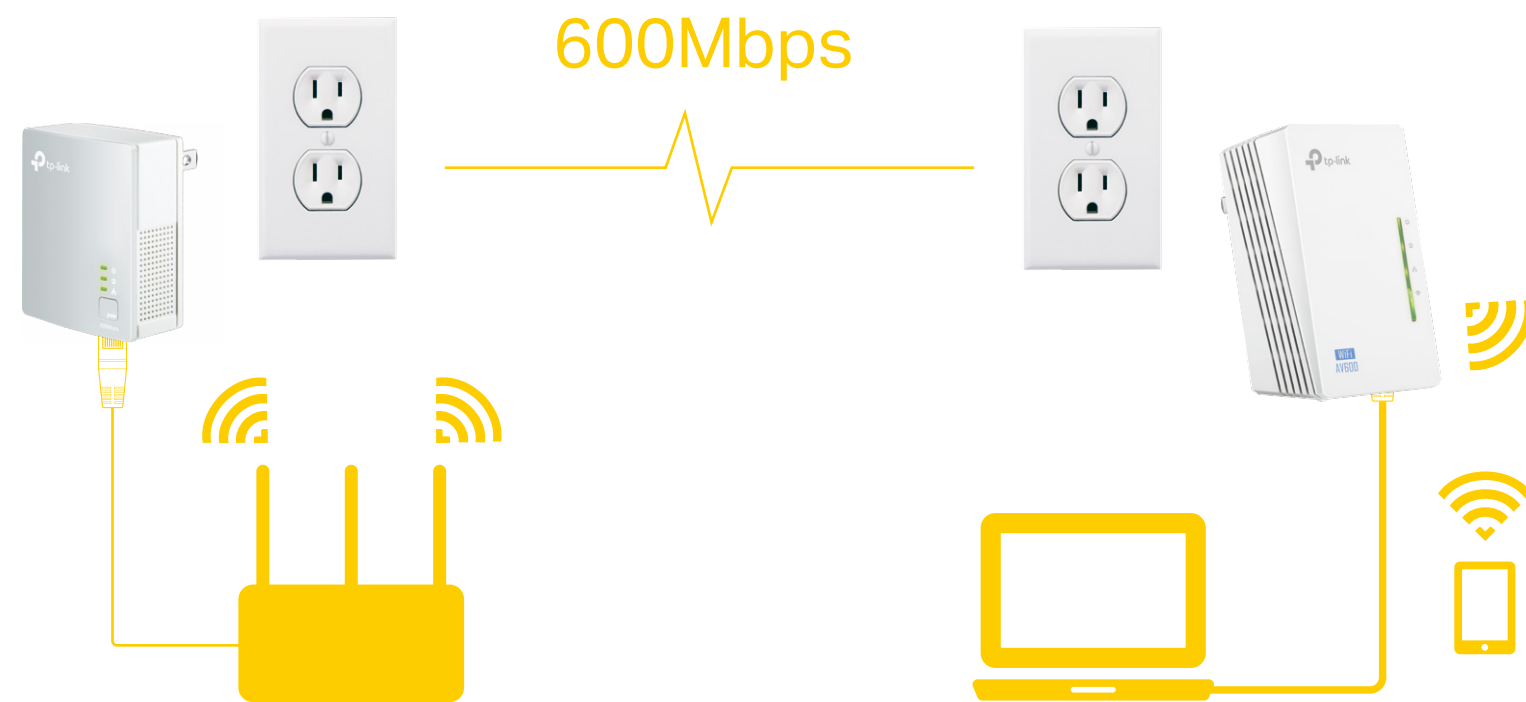

## Simple Setup with Wi-Fi Clone

Copy your wireless network name (SSID) and password from your router instantly by pressing the Wi-Fi Clone button.

## Settings in Sync with Wi-Fi Move

Any changes made to network settings will be automatically applied across the entire network.

## 600Mbps over Powerline

HomePlug AV standard providing up to 600Mbps high speed data transmission over a home's existing electrical wiring, ideal for lag-free HD or 3D video streaming and online gaming.