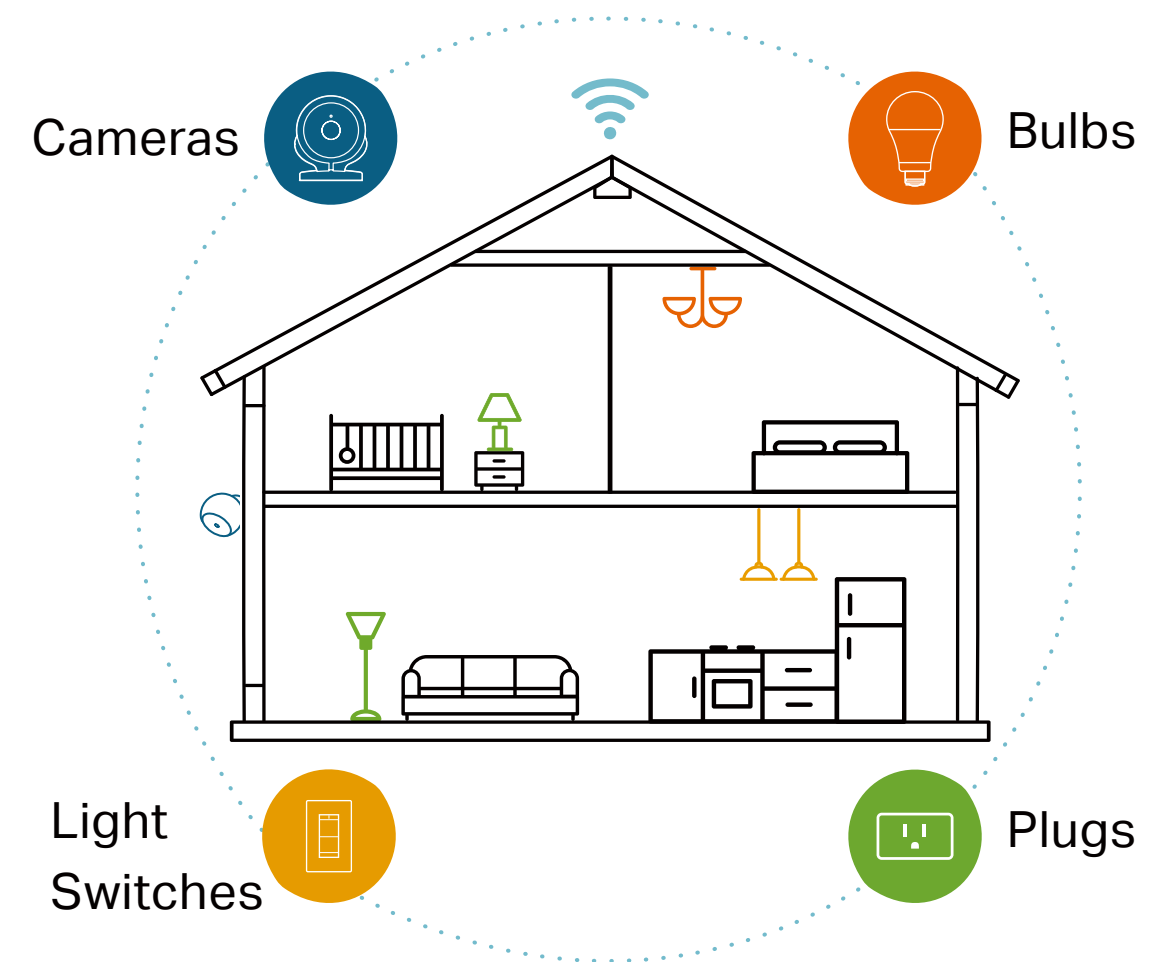

## Energy Saving

Reduce energy use up to 80% without losing brightness or quality.

## Your Home. One App.

With the Kasa Smart app, you can easily access and control smart plugs, cameras, light switches, bulbs and more. Checking in on your home is only a few taps away.

Learn more at [tp-link.com/smarthome](https://tp-link.com/smarthome)

## Ease of Use

- **No Hub Required** – Connect to your existing Wi-Fi router with no extra hub required
- **Remote Control** – Control your smart bulbs from anywhere with the free Kasa app
- **Scheduling** – Set schedules to turn on/off the smart bulbs at any chosen time for your convenience
- **Multi-scene** – Save your light settings as different scenes to enjoy instant access to them