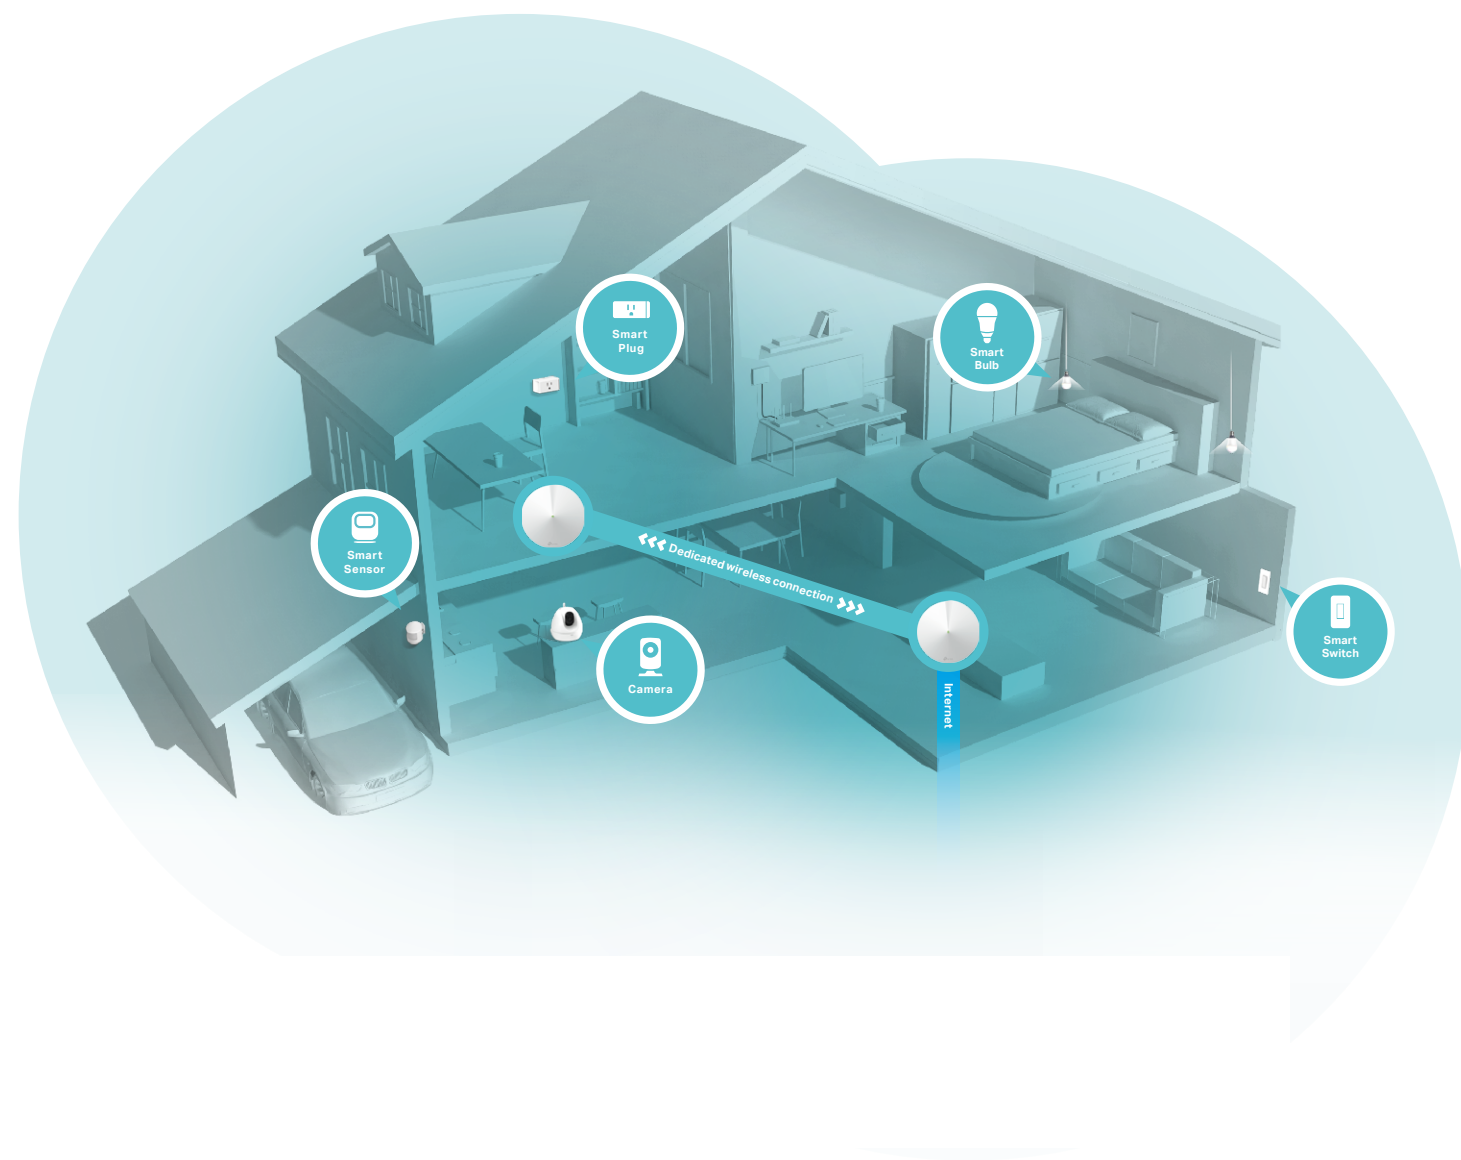

deco[™] | Smart Home Mesh Wi-Fi System
Whole Home Wi-Fi | Seamless Roaming | Parental Controls | Antivirus

AC2200 Smart Home Mesh Wi-Fi System

Seamless coverage up to 140 square metres.

Deco M9 Plus (1-Pack)

Highlights

Fast. Smart. Everywhere.

Deco is the simplest way to guarantee a strong Wi-Fi signal in every corner of your home. Enjoy fast and secure tri-band Wi-Fi no matter how many devices you have. Deco M9 Plus is much more than just a Wi-Fi system, able to act as a hub for all your smart home devices. Simply works with a variety of Zigbee, Bluetooth, Wi-Fi devices.

Wi-Fi Dead-Zone Killer

Eliminate weak signal areas with whole home Wi-Fi. No more searching around for a stable connection.

Superior Tri-Band Speeds

Three separate Wi-Fi bands deliver super-fast, stable connections to devices in every room of your home. More bandwidth is freed up thanks to dedicated wireless links between Deco units. Say goodbye to lag with Deco M9 Plus AC2200 Smart Home Mesh Wi-Fi system.

TP-Link HomeCare™

HomeCare ensures every device on your network remains protected, with a threat database updated live by Trend Micro™. Powerful parental controls can limit online time and block inappropriate content according to unique profiles created for each family member.