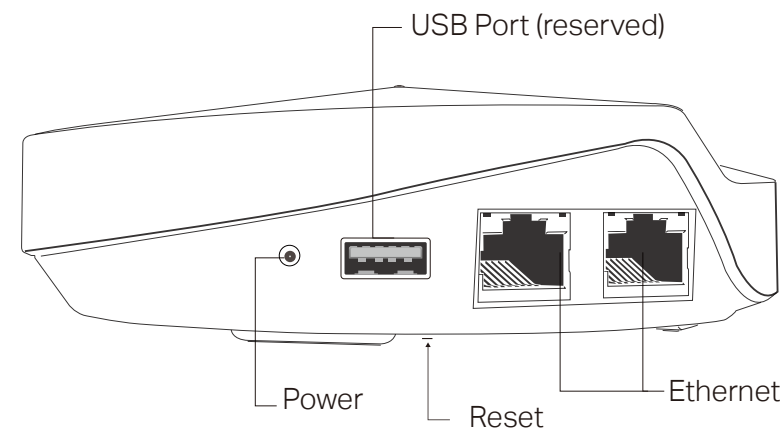

Smart Home Devices Support

Connect smart home devices without an additional hub and control from the Deco app

- **Smart Hub** - Connect Wi-Fi, ZigBee and Bluetooth devices to your network and let you manage them from the Deco App. Set Automation to set interactions between your smart devices

Specifications

Hardware

- Ports: 2 LAN/WAN Gigabit Ethernet Ports, 1 USB 2.0 Port (reserved), 1 Power Port
- Buttons: 1 Reset button on the underside
- Antenna Type: 8 internal antennas per Deco unit
- External Power Supply: 12 V/2 A
- Dimensions (Dia x H): 144 mm x 46 mm,