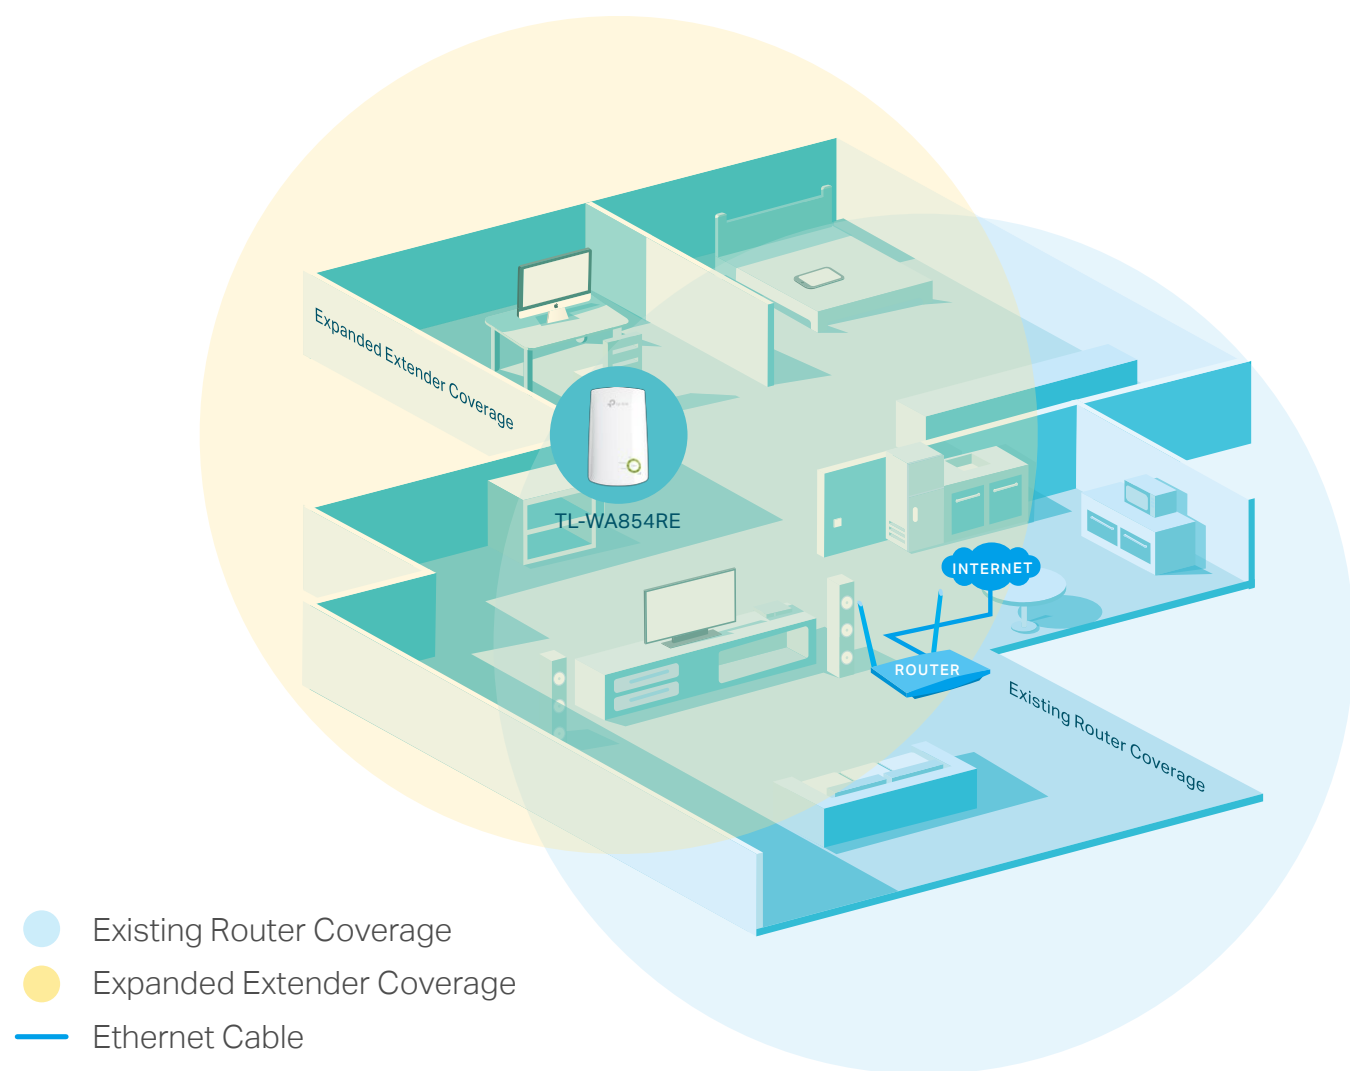

300Mbps Wi-Fi Range Extender

N300 2×2 MIMO

TL-WA854RE

Easy Setup

Tether App

Wi-Fi Dead-Zone Killer

Highlights

Extend the Range of Your Wi-Fi Network

The 300Mbps Wi-Fi Range Extender connects to your router wirelessly, strengthening and expanding its signal into areas it can't reach on its own, achieving speed of 300Mbps.

Perfect Location at a Glimpse

The intelligent signal lights help you quickly find the best location to install the range extender.

Features

Ease of Use

- Intuitive Web UI – Ensures quick and simple installation without hassle
- Fast Encryption – One-touch wireless security encryption with the WPS button
- Hassle-free Management with Tether App – Network management is made easy with the TP-Link Tether App, available on any Android or iOS device

Reliability

- Reliable Connection – Internal antennas for optimal Wi-Fi coverage and reliable wireless connections
- Universal Compatibility – Work with any Wi-Fi router
- Access Control – Flexibly allows or restricts certain devices to access the internet for a specific period.
- Power Schedule – Automatically power on or off at the time you set to save power and prolong lifetime.