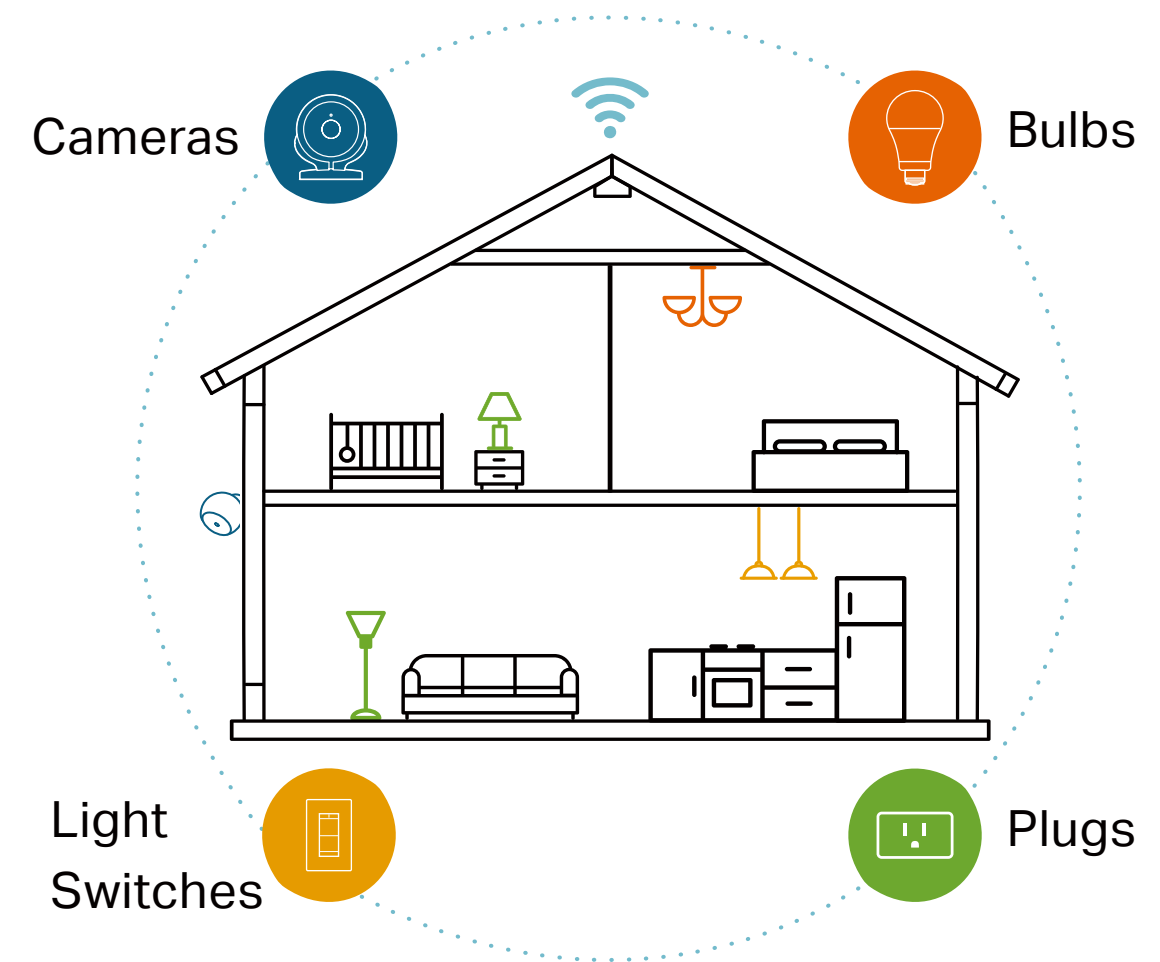

## Energy Efficiency

Consumes 80% less power than an incandescent bulb. Set schedules and monitor energy consumption through the Kasa Smart app for even more efficiency.

## Device Grouping

Use Grouping to combine your smart bulb with other Kasa Smart devices for seamless control with a single tap of your smartphone.

## Your Home. One App.

With the Kasa Smart app, you can easily access and control smart plugs, cameras, light switches, bulbs and more. Checking in on your home is only a few taps away.

Learn more at [www.kasasmart.com](http://www.kasasmart.com)

## Ease of Use

- No Hub Required – Connect to your existing Wi-Fi router with no extra hub required
- Easy Setup – Download the Kasa Smart app and follow the setup instructions for your bulb
- Remote Control – Control your smart bulbs from anywhere with the free Kasa Smart app
- Scheduling – Set schedules to turn on/off the smart bulbs at any chosen time for your convenience
- Multi-scene – Save your light settings as different scenes to enjoy instant access to them