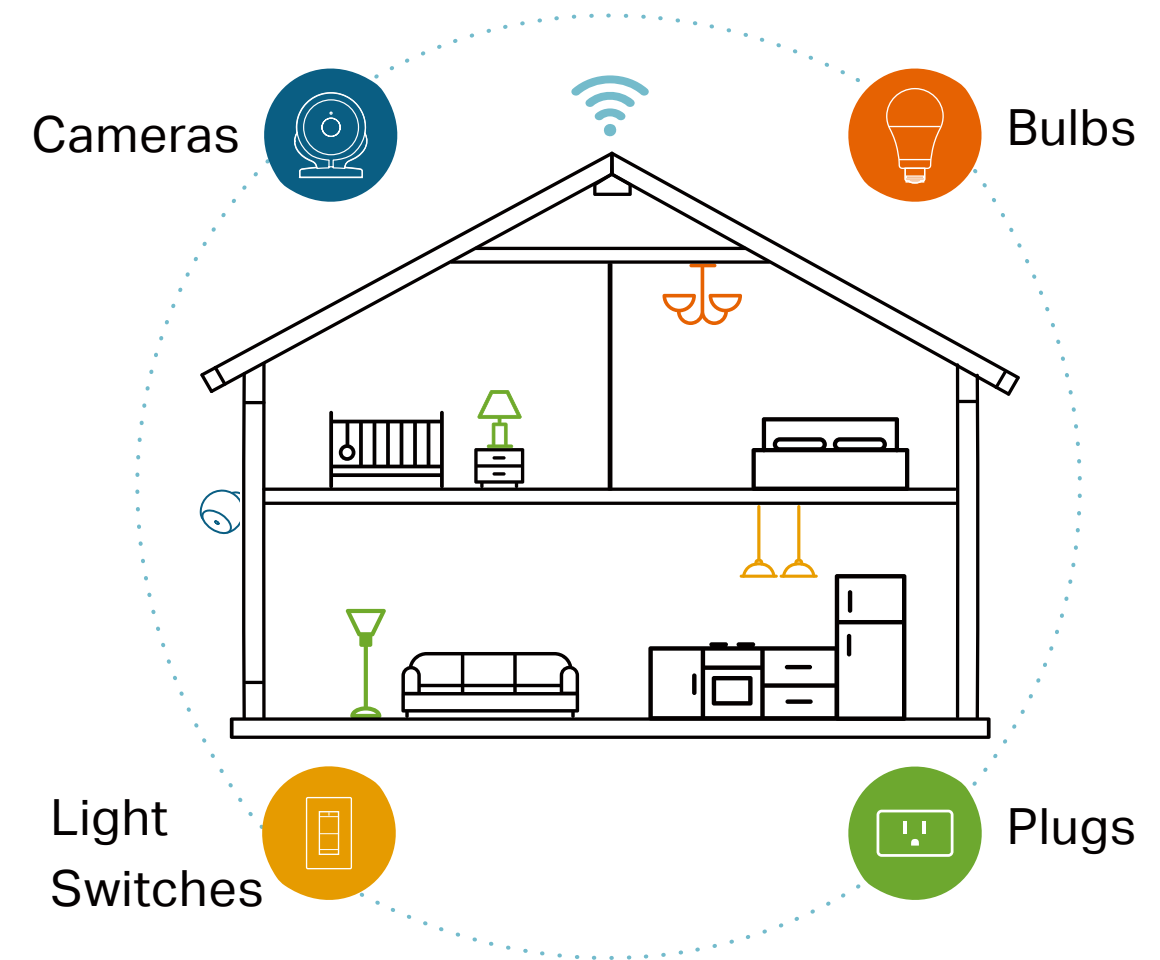

Kasa Filament Smart Bulb

Soft White

KL50B

- Remote Control
- Dimmable
- Energy Monitoring
- Device Grouping
- Voice Control

Highlights

Smart and Stylish

Replace other bulbs with a smart, energy efficient LED filament bulb that's more intelligent and can be controlled from anywhere with the Kasa Smart app or with simple voice commands.

*The Alexa and Google Assistant are not available in all languages and countries.

Energy Monitoring

Track the real-time energy consumption using the Kasa Smart app.

Highlights

Device Grouping

Use Grouping to combine your smart bulb with other Kasa Smart devices for seamless control with a single tap of your smartphone.

Your Home. One App.

With the Kasa Smart app, you can easily access and control smart plugs, cameras, light switches, bulbs and more. Checking in on your home is only a few taps away.

Learn more at tp-link.com/smarthome

Features

Ease of Use

- No Hub Required – Connect to your existing Wi-Fi router with no extra hub required
- Easy Setup – Download the Kasa Smart app and follow the setup instructions for your bulb
- Remote Control – Control your smart bulbs from anywhere with the free Kasa Smart app
- Scheduling – Set schedules to turn on/off the smart bulbs at any chosen time for your convenience
- Multi-scene – Save your light settings as different scenes to enjoy instant access to them