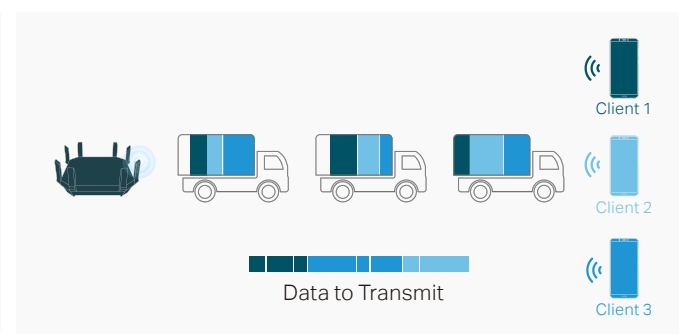

Wi-Fi 6 (11ax) | OFDMA

TWT

Target Wake Time (TWT) allows devices to negotiate when and how often they will wake up to send or receive data, increasing device sleep time and substantially improving battery life for mobile and IoT devices.