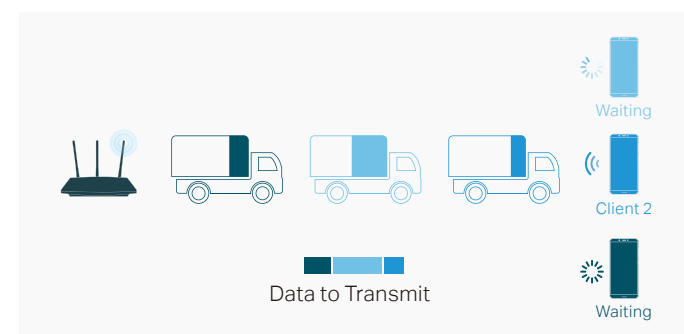

OFDMA

OFDMA increases bandwidth utilization by allocating sub-channels to more devices. This allows the router to simultaneously serve multiple clients, even with a single stream, reducing latency in dense usage scenarios.

Wi-Fi 5 (11ac) | without OFDMA