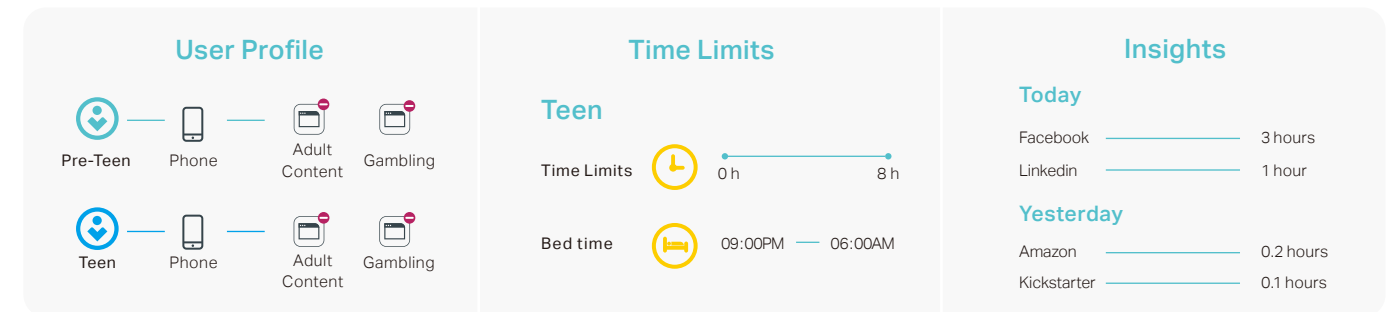

Parental Controls

Age-level filters, access limits and user profiles to provide your family with personalized, appropriate internet access.