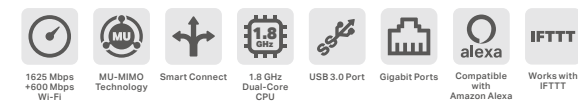

- AC2300 Dual-Band Wi-Fi - Two separate Wi-Fi bands combine for speeds of up to 2225 Mbps: 1625 Mbps (5 GHz) and 600 Mbps (2.4 GHz)
- CPU - An ultra-fast 1.8 GHz dual-core processor and co-processors make surfing, streaming and gaming reliably smooth
- Ultra Range - Range Boost + Power Amplifier + High-Performance Antennas, giving you even greater coverage
- TP-Link HomeCare™ - Security powered by Trend Micro™ defends against the latest cyber threats with built-in antivirus, cutting-edge intruder prevention. A security database updates automatically to keep your home safe from the latest threats
- MU-MIMO Technology - Simultaneously transfers data to multiple devices for 3x faster performance
- Smart Connect - Automatically assigns each device to the best available band to optimize network performance
- Better VPN Connection - OpenVPN & PPTP VPN server supported and VPN Acceleration speeds up VPN connection to ultra-level