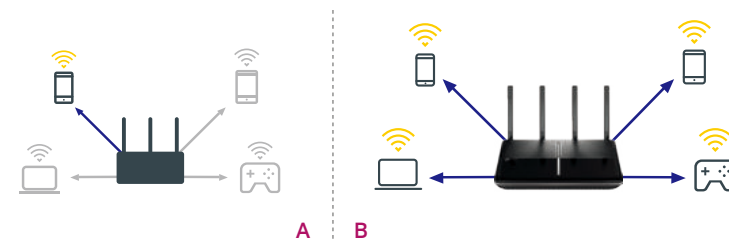

► **MU-MIMO for Faster Connections to Every Device**

When multiple devices are connected to the router, each needs to wait for its turn before receiving more data, leading to slower network and internet speeds. MU-MIMO technology serves up to four devices simultaneously, reduce waiting time, increasing Wi-Fi throughput for every device and boosting the efficiency of each stream.

A: Traditional Router sends data to one device at a time
B: Archer VR2800v simultaneously sends data to multiple devices