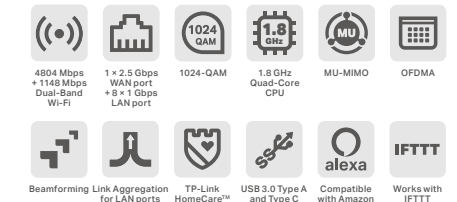

- 1. Archer C2300
- 2. Archer AX6000
- 3. Archer C7
- 4. TL-WR802N
- 5. Archer C6

TP-Link Wi-Fi routers give your home the reliable and secure network you deserve. Our range of models provide a solution to match every situation. Each one offers fast and stable Wi-Fi, while giving users the easiest management possibility. App-based setup and helpful features for the whole family give you complete control. Connect, sit back and enjoy!

AX6000 Next-Gen Wi-Fi 6 Router Archer AX6000

Bringing next generation Wi-Fi, Archer AX6000 optimizes every detail of your network connection to significantly improve network efficiency.

- **Blazing Speed** - AX6000 Dual-Band Wi-Fi speed boosted by 1024-QAM deliver astonishing wireless speed up to 5952 Mbps: 4804 Mbps (5 GHz) and 1148 Mbps (2.4 GHz)
- **Ultra Connectivity** - 1 × 2.5 Gbps WAN port, 8 × Gigabit LAN ports, and 2 × USB 3.0 in Type A and TypeC
- **Highly Efficient** - OFDMA increases average throughput by 4× in high-density scenarios, compared with an 802.11ac standard router
- **Powerful Processing** - 1.8 GHz Quad-Core CPU and 2 co-processors eradicate latency and deliver stable performance
- **Intelligent Connection** - Smart Connect directs clients to less congested band and Airtime Fairness optimizes the time usage
- **Security System Built In** - TP-Link HomeCare™ provides whole network with advanced antimalware service powered by Trend Micro™, delivering Antivirus, Parental Controls and QoS
- **Easy Setup** - Link to your router via Bluetooth and set it up in minutes with the powerful Tether app

OFDMA

OFDMA increases bandwidth utilization by allocating sub-channels to more devices. This allows the router to simultaneously serve multiple clients, even with a single stream, reducing latency in dense usage scenarios.