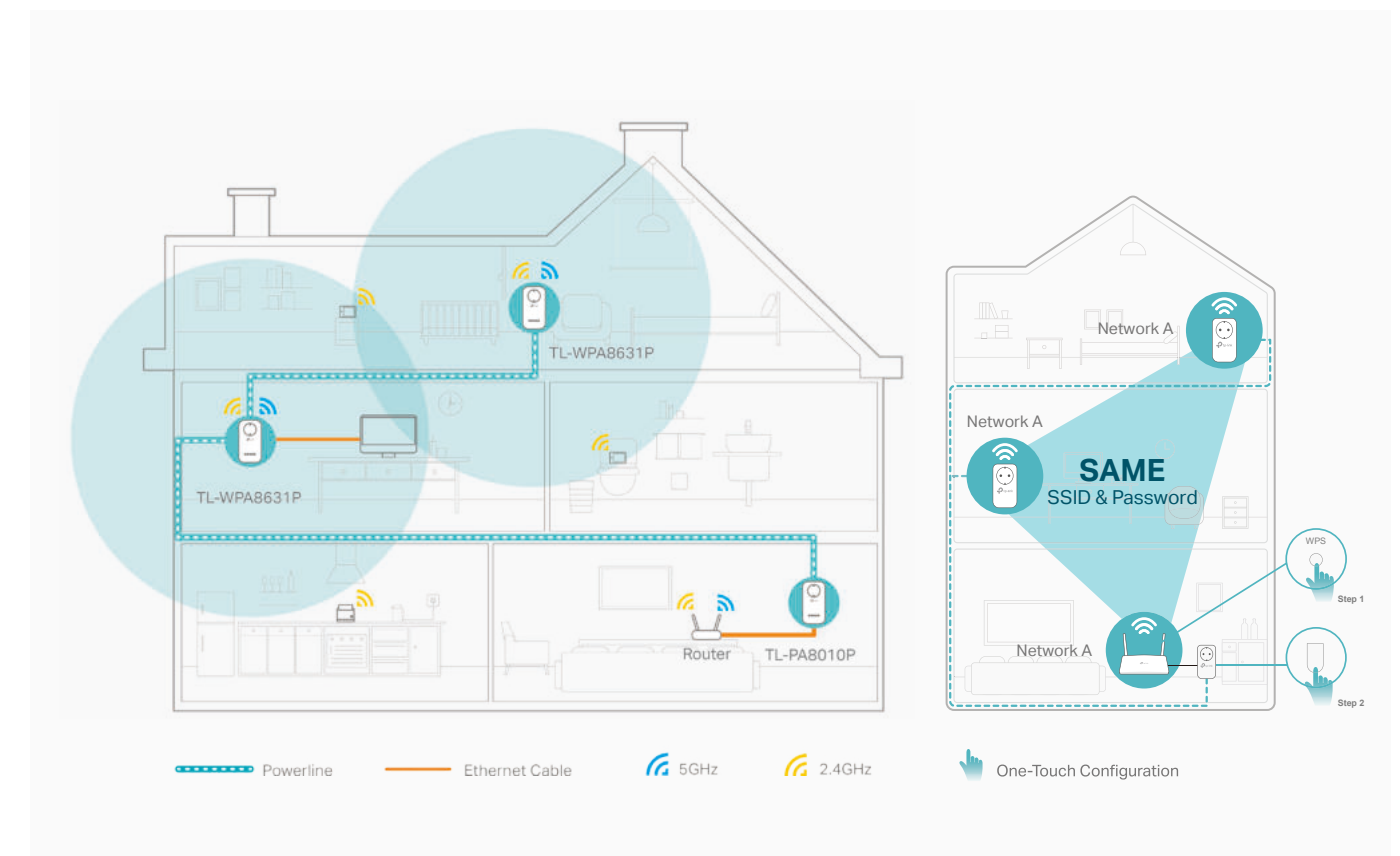

Extend Wi-Fi to Every Room Using Existing Electrical Wiring

AV1300 Gigabit Passthrough Powerline ac Wi-Fi Kit
TL-WPA8631P KIT

AV1300 Gigabit Passthrough Powerline ac Wi-Fi Kit

TL-WPA8631P KIT

- AC1200 Dual-Band Wi-Fi - Extends 2.4 GHz (300 Mbps) + 5 GHz (867 Mbps) dual-band Wi-Fi speeds to every room of your house
- HomePlug AV2 Standard - High-speed data transfer rates of up to 1300 Mbps, supporting all your online needs
- Line-Neutral / Line-Ground 2x2 MIMO - Establishes multiple simultaneous connections for numerous devices
- One-Touch Configuration - One press of the Wi-Fi button copies the network name and password from your router. Any setting changes will be automatically applied to the entire Powerline network
- Easy Management - Gives you easy control of your network through a powerful web interface, the user-friendly tpPLC utility and the intuitive tpPLC mobile app

▶ Faster than faster over the Powerline

The latest HomePlug AV2 technology delivers speeds of up to 1200 Mbps over Powerline, preventing losing speed during transfers. Through the Gigabit Ethernet port, experience internet as though you were directly connected to your router.

▶ Plug and Play

Ditch the complicated setup process for good. With TP-Link powerline adapters, all it takes is two steps to get online. First, connect your TL-PA8010P to the router. Then, plug in the TL-WPA8631P wherever you need extra coverage. There you go!

*Tip: Press the "Pair" button on each adapter to enhance your network security.