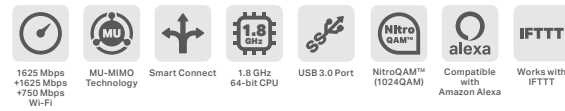

AC5400 Wireless Tri-Band MU-MIMO Gigabit Router

Archer C5400

- AC5400 Tri-Band Wi-Fi - Three separate Wi-Fi bands combine for speeds of up to 5334 Mbps: 2x 2167 Mbps (5 GHz) and 1000 Mbps (2.4 GHz)
- CPU - An ultra-fast 1.4 GHz dual-core processor make for smooth streaming and gaming
- TP-Link HomeCare™ - Security powered by Trend Micro™ defends against the latest cyber threats with built-in antivirus, cutting-edge intruder prevention. A security database updates automatically to keep your home safe from the latest threats
- MU-MIMO Technology - Simultaneously transfers data to multiple devices for 4x faster performance
- NitroQAM™ - Boosts speeds on all Wi-Fi bands by 25% to significantly improve performance

AC4000 MU-MIMO Tri-Band Wi-Fi Router

Archer C4000

- AC4000 Tri-Band Wi-Fi - Three separate Wi-Fi bands combine for speeds of up to 4000 Mbps: 2x 1625 Mbps (5 GHz) and 750 Mbps (2.4 GHz)
- CPU - An ultra-fast 1.8 GHz 64-bit processor keeps surfing, streaming and gaming smooth
- RangeBoost - Devices located farther away from the Archer C4000 benefit from greatly improved connection quality thanks to wide coverage
- TP-Link HomeCare™ - Security powered by Trend Micro™ defends against the latest cyber threats with built-in antivirus, cutting-edge intruder prevention. A security database updates automatically to keep your home safe from the latest threats
- MU-MIMO Technology - Simultaneously transfers data to multiple devices for 3x faster performance
- Smart Connect - Automatically assigns each device to the best available band to optimize network performance