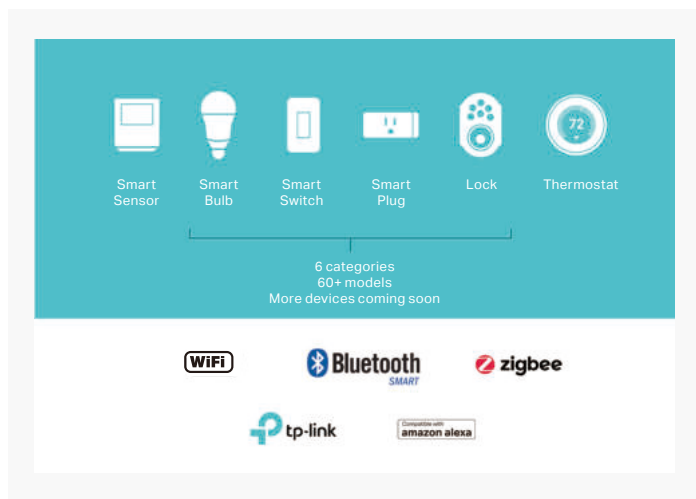

Great Compatibility

Deco is compatible with smart bulbs, lights, switches, locks and more, including more than 60 kinds of models from TP-Link smart devices, GE, Kwikset and other leading brands. Amazon Alexa and IFTTT are also supported.