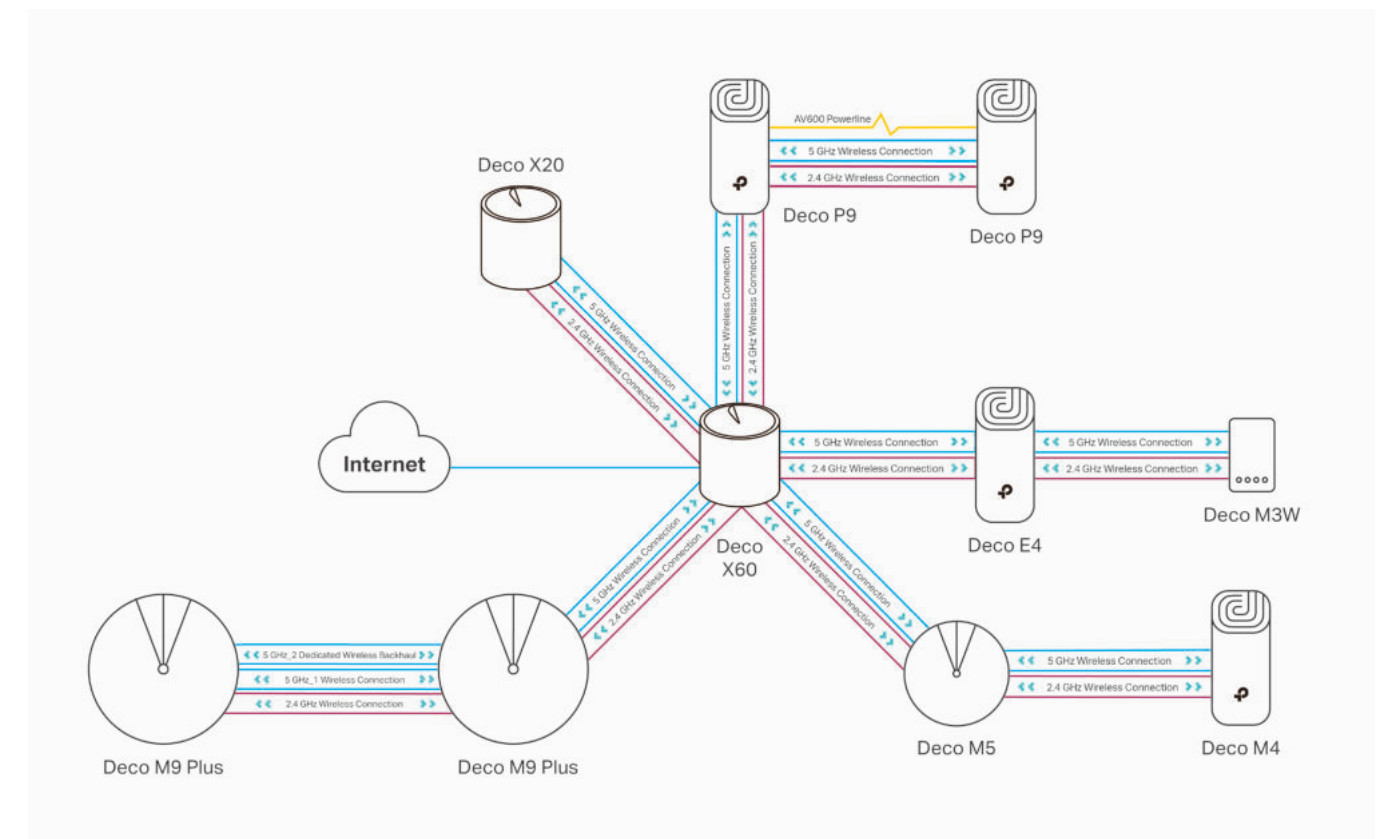

All Decos can Work Together

All Deco models are compatible with each other to form a Mesh network. Expand Mesh Wi-Fi coverage anytime by simply adding more Decos.