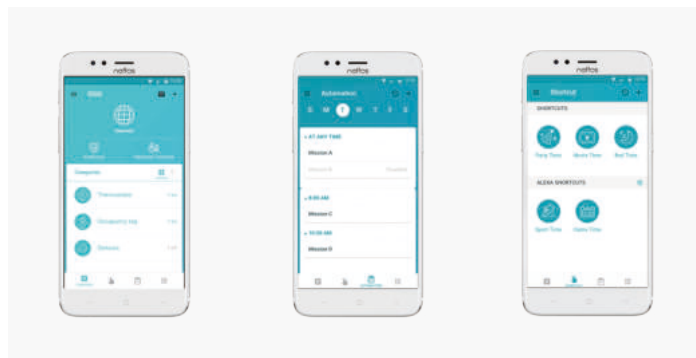

TP-Link Deco Smart Home Hub

Every Deco unit has a built-in smart hub to make your smart home devices manageable from one easy-to-use app. Enjoy the magic of the smart home in every room with TP-Link Mesh Technology.

One Hub, One App

Manage your smart home devices with the Deco app, no additional hub needed*5. Whether you're on the couch or on the go, your lights, thermostats, switches, and door locks are always in reach.

Home Automation

Automation allows smart devices to automatically perform according to your needs. Make your life easy with powerful automation and voice control tools supporting TP-Link and other smart home ecosystems.

One-Touch Control Shortcut

Put control of all your devices at your fingertips with the Deco app. Just ask Alexa to manage your smart home with the power of your voice.

Mesh for Wi-Fi, ZigBee and Bluetooth

Whole Home Wi-Fi is integrated with Bluetooth, and ZigBee. Say goodbye to countless hubs, and enjoy Wi-Fi, Bluetooth and ZigBee connectivity throughout your home.

Great Compatibility

Deco is compatible with smart bulbs, lights, switches, locks and more, including more than 60 kinds of models from TP-Link smart devices, GE, Kwikset and other leading brands. Amazon Alexa and IFTTT are also supported.

TP-Link HomeCare™

- Parental Controls
- Quality of Service
- Built-in Antivirus

Parental Controls

Age-level filters, access limits and user profiles to provide your family with personalized, appropriate internet access.

QoS

Prioritize and reserve network speed for the online activities that are most important to you.

AntiVirus

Frequent network scans, malicious site detection and infected device isolation keep your personal information secure.