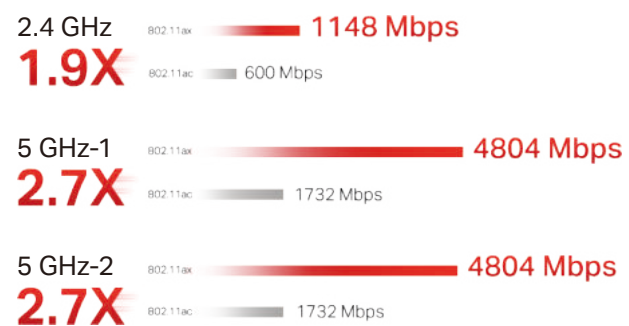

DL/UL MU-MIMO

Revised MU-MIMO in Wi-Fi 6 enables up to 8 spatial streams on a 5 GHz band and 4 spatial streams on a 2.4 GHz band, for both downlink and uplink direction. Wireless uplink intensive activity, including video/audio sharing, and live streaming, becomes far more reliable.

▶ Faster than Ever

New technologies that come with Wi-Fi 6, including 160 MHz Channel Width, 1024-QAM and Long OFDM Symbol, allow the router to provide industry-leading speeds of up to 11000 Mbps.

Three Wi-Fi bands allow you to dedicate one band to gaming traffic while the remaining two deliver high-speed wireless connectivity to the rest of your home.