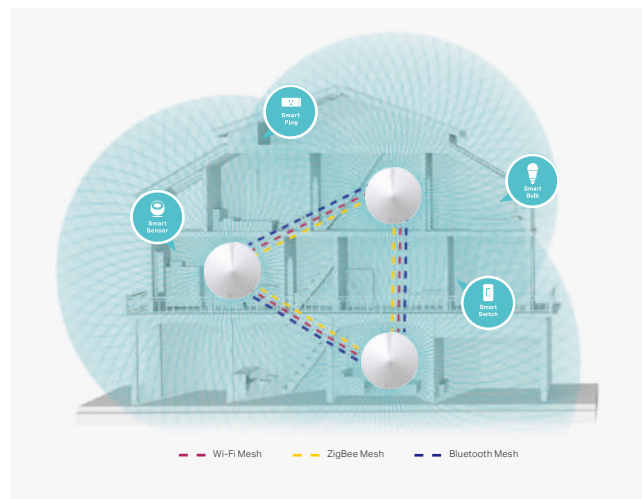

Mesh for Wi-Fi, ZigBee and Bluetooth

Whole Home Wi-Fi is integrated with Bluetooth, and ZigBee. Say goodbye to countless hubs, and enjoy Wi-Fi, Bluetooth and ZigBee connectivity throughout your home.