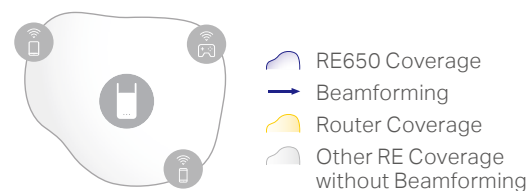

4-Stream AC2600 Dual-Band Wi-Fi

Using 4-Stream technology to boost its Wi-Fi capability, the RE650 reaches industry-leading maximum speeds of up to 800 Mbps on 2.4 GHz and 1733 Mbps on 5 GHz. This provides the speed and elite performance necessary to support your most demanding online applications, including simultaneous 4K streaming and lag-free gaming.

800 Mbps 2.4 GHz

1733 Mbps 5 GHz

Blazing-Fast Dual-Band Wi-Fi Extension

With four external and dual-band antennas, the RE650 establishes a stable wireless connection to any Wi-Fi router and boosts the network's coverage of up to 14,000 square feet / 1,300 square meters¹. The 880 MHz dual-core processor provides maximum Wi-Fi performance, keeping your smartphones and tablets connected as you move throughout your home.

Beamforming technology detects the location of devices and concentrates Wi-Fi towards them for stronger connections.

Boosted Wi-Fi Coverage and Speed For the Whole Home

AC2600 MU-MIMO Wi-Fi Range Extender RE650