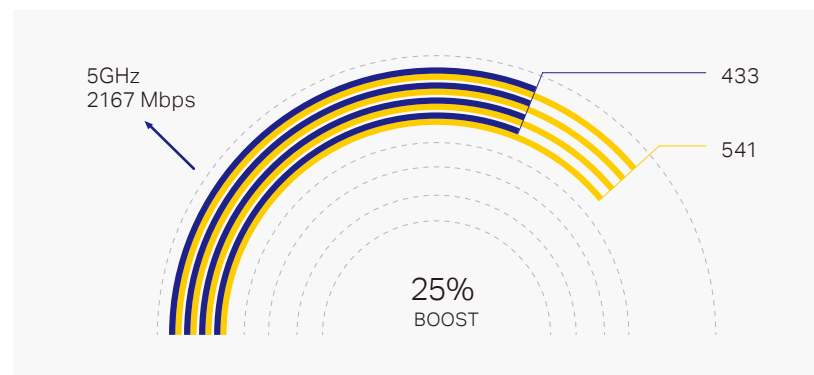

► **MU-MIMO for Faster Connections to Every Device**

When multiple devices are connected to the router, each needs to wait for its turn before receiving more data, leading to slower network and internet speeds. MU-MIMO technology serves up to four devices simultaneously, reduce waiting time, increasing Wi-Fi throughput for every device and boosting the efficiency of each stream.

A: Traditional Router sends data to one device at a time
B: Archer VR2800v simultaneously sends data to multiple devices