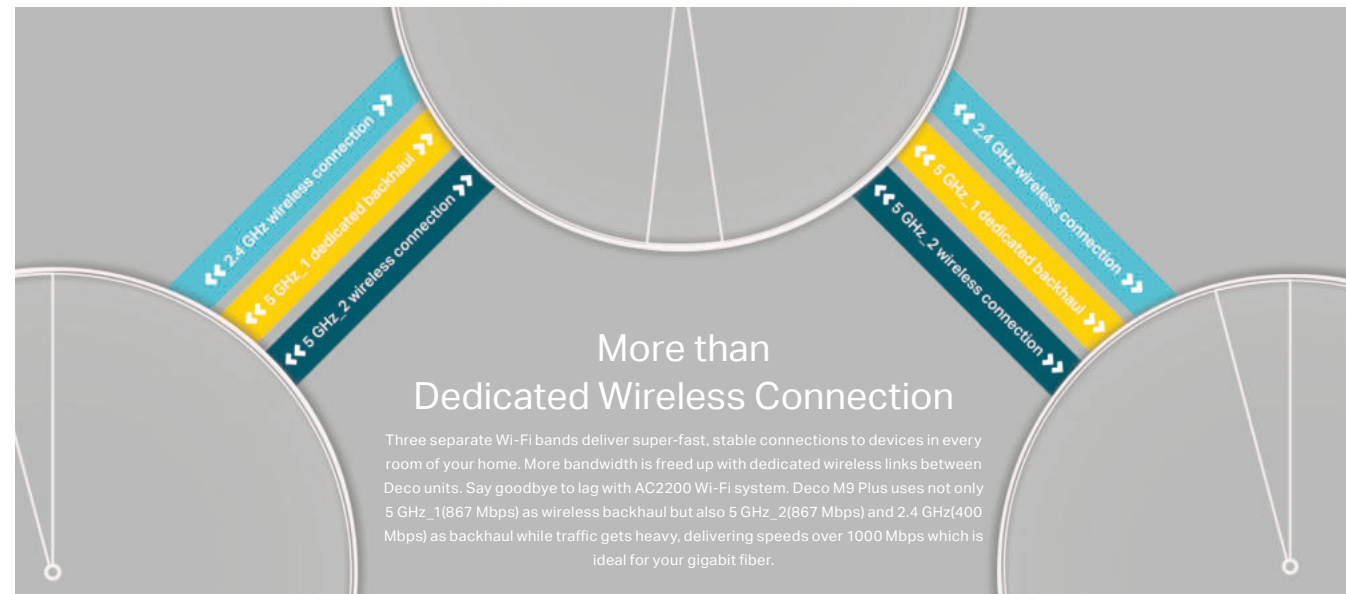

More Bandwidth with Wi-Fi 6

The Wi-Fi 6 standard uses OFDMA for increased efficiency. Imagine your Wi-Fi connection as a series of delivery trucks delivering data packets to your devices. With 802.11ac Wi-Fi, each delivery truck or "packet" could only deliver one parcel to one device at a time. But with OFDMA, each truck can deliver multiple parcels to multiple devices simultaneously. This vast improvement in efficiency works for both uploads and downloads.

AC2200 Smart Home Mesh Wi-Fi System

deco M9 Plus

- Wireless: AC2200 Tri-Band Wi-Fi
- Coverage: 6,500 ft² / 600 m² (3-pack)*²
- Quad-Core CPU
- Integrated IoT Hub
- Bluetooth 4.2 (V2.0, for easy setup and IoT)
- ZigBee HA1.2 (V2.0, for IoT)
- 2 Gigabit Ethernet Ports
- 8 Internal Omni-Directional Antennas for Wireless Radios
- TP-Link Mesh Technology
- TP-Link HomeCare™ (Parental Controls, Antivirus, QoS)
- Works with all Deco Models

▶ AC2200 Tri-Band

Deco M9 Plus uses not only one dedicated 5 GHz_1 (867 Mbps) as wireless backhaul but also 5 GHz_2 (867 Mbps) and 2.4 GHz (400 Mbps) as backhaul while traffic gets heavy, providing a larger coverage and higher internet speed.

- Smart Plug
- Smart Bulb
- Smart Switch
- IP Camera
- Smart Sensor
- Smart Lock

AC1300 Whole Home Mesh Wi-Fi System

deco M5

- Wireless: AC1300 Dual Band Wi-Fi
- Coverage: 5,500 ft² / 500 m² (3-pack)*²
- Quad-Core CPU
- Bluetooth 4.2 (for easy setup)
- 2 Gigabit Ethernet Ports
- 4 Internal Omni-Directional Antennas for Wireless Radios
- TP-Link Mesh Technology
- TP-Link HomeCare™ (Parental Controls, Antivirus, QoS)
- Works with all Deco Models