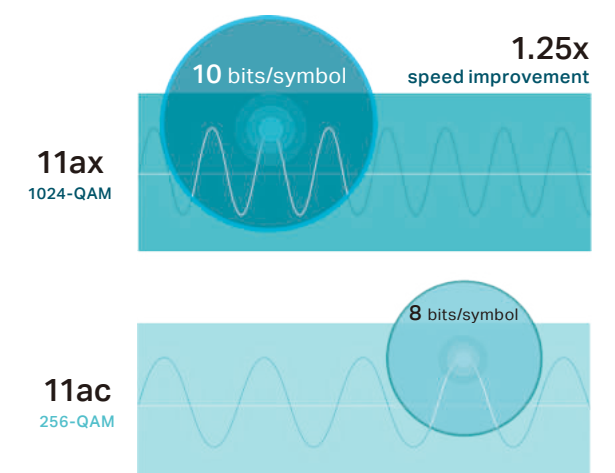

4x Longer OFDM Symbol

OFDM divides the high data rate transmission into multiple low data rate sub-carriers, and a low data rate means greater stability. 802.11ax applies a 4x longer OFDM symbol and longer GI to generate 4 sub-carriers. This gives a speed boost to AX range extender of about 11%.

BSS Color

BSS Color marks each frame client devices send out and distinguishes those frames from others. Devices maintain continuous transmission in spaces where signals overlap, reducing slowdown in places with high signal density.