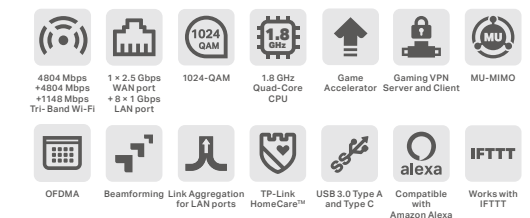

DL/UL MU-MIMO

Revised MU-MIMO in Wi-Fi 6 enables up to 8 spatial streams on a 5 GHz band and 4 spatial streams on a 2.4 GHz band, for both downlink and uplink direction. Wireless uplink intensive activity, including video/audio sharing, and live streaming, becomes far more reliable.

AX11000 Tri-Band Wi-Fi 6 Gaming Router

Archer AX11000

The combination of next-gen Wi-Fi and top-of-the-line hardware brings overwhelming power, ensuring online gaming dominance.

- The Fastest Gaming Router - Archer AX11000 Tri-Band Wi-Fi speed boosted by 1024-QAM deliver the best gaming experience with the latest Wi-Fi standard
- Powerful Processing - 1.8 GHz Quad-Core CPU and 3 co-processors eradicate latency and deliver stable performance
- Highly Efficient - OFDMA increases the average throughput by 4x in high-density scenarios, compared with a Wi-Fi 5 (11ac) router
- Game Accelerator - AX11000 is equipped with Game Accelerator to obliterate lag and prevent interference from other devices by optimizing bandwidth allocation. Latency is effectively reduced, ensuring your gaming stays immersive
- Game Protector - Keep your accounts, passwords, and documents safe with Game Protector, powered by Trend Micro™. Comprehensive antivirus protection ensures your total security while gaming online
- Extensive Connectivity - 1 × 2.5 Gbps WAN port, 8 × Gigabit LAN ports, and Type A and Type C USB 3.0 ports ensure virtually any device can connect to high-speed internet
- Build for Professionals - Built in VPN server and clients¹ create acceleration possibilities for gaming and working