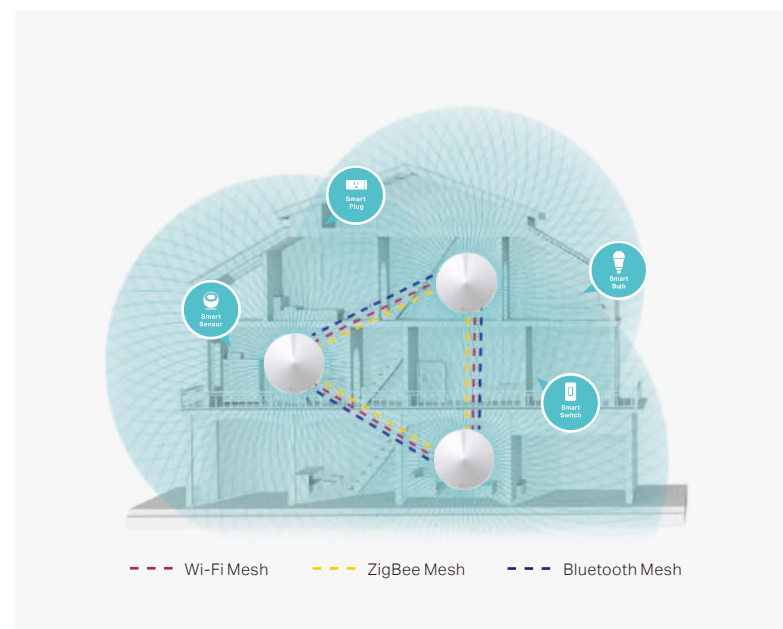

More Bandwidth with Wi-Fi 6

The Wi-Fi 6 standard uses OFDMA for increased efficiency. Imagine your Wi-Fi connection as a series of delivery trucks delivering data packets to your devices. With 802.11ac Wi-Fi, each delivery truck or "packet" could only deliver one parcel to one device at a time. But with OFDMA, each truck can deliver multiple parcels to multiple devices simultaneously. This vast improvement in efficiency works for both uploads and downloads.

AC2200 Smart Home Mesh Wi-Fi System

deco M9 Plus

- Wireless: AC2200 Tri-Band Wi-Fi
- Coverage: 6,500 ft² / 600 m² (3-pack)*²
- Quad-Core CPU
- Integrated IoT Hub
- Bluetooth 4.2 (V2.0, for easy setup and IoT)
- ZigBee HA1.2 (V2.0, for IoT)
- 2 Gigabit Ethernet Ports
- 8 Internal Omni-Directional Antennas for Wireless Radios
- TP-Link Mesh Technology
- TP-Link HomeCare™ (Parental Controls, Antivirus, QoS)
- Works with all Deco Models

▶ AC2200 Tri-Band

Deco M9 Plus uses not only one dedicated 5 GHz_1 (867 Mbps) as wireless backhaul but also 5 GHz_2 (867 Mbps) and 2.4 GHz (400 Mbps) as backhaul while traffic gets heavy, providing a larger coverage and higher internet speed.

- Smart Plug
- Smart Bulb
- Smart Switch
- IP Camera
- Smart Sensor
- Smart Lock

AC1300 Whole Home Mesh Wi-Fi System

deco M5

- Wireless: AC1300 Dual Band Wi-Fi
- Coverage: 5,500 ft² / 500 m² (3-pack)*²
- Quad-Core CPU
- Bluetooth 4.2 (for easy setup)
- 2 Gigabit Ethernet Ports
- 4 Internal Omni-Directional Antennas for Wireless Radios
- TP-Link Mesh Technology
- TP-Link HomeCare™ (Parental Controls, Antivirus, QoS)
- Works with all Deco Models