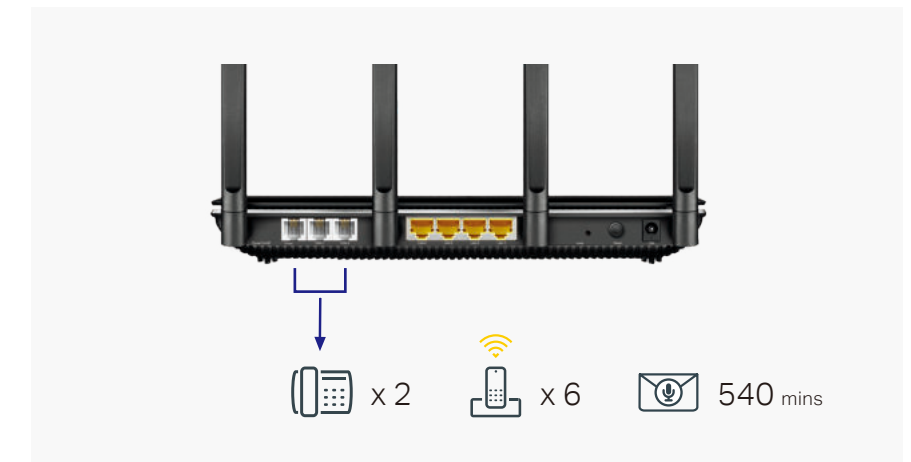

■ Archer VR2800v ■ Previous Gen

► **Up to 350 Mbps with Super VDSL**

The Archer VR2800v supports the new Super VDSL 35b to reach internet speeds of up to 350 Mbps.

► **VoIP Function**

The Archer VR2800v can be connected with up to six cordless DECT and two analog devices at once. You can also make calls without DECT telephone via the fixed network with the tpPhone app.