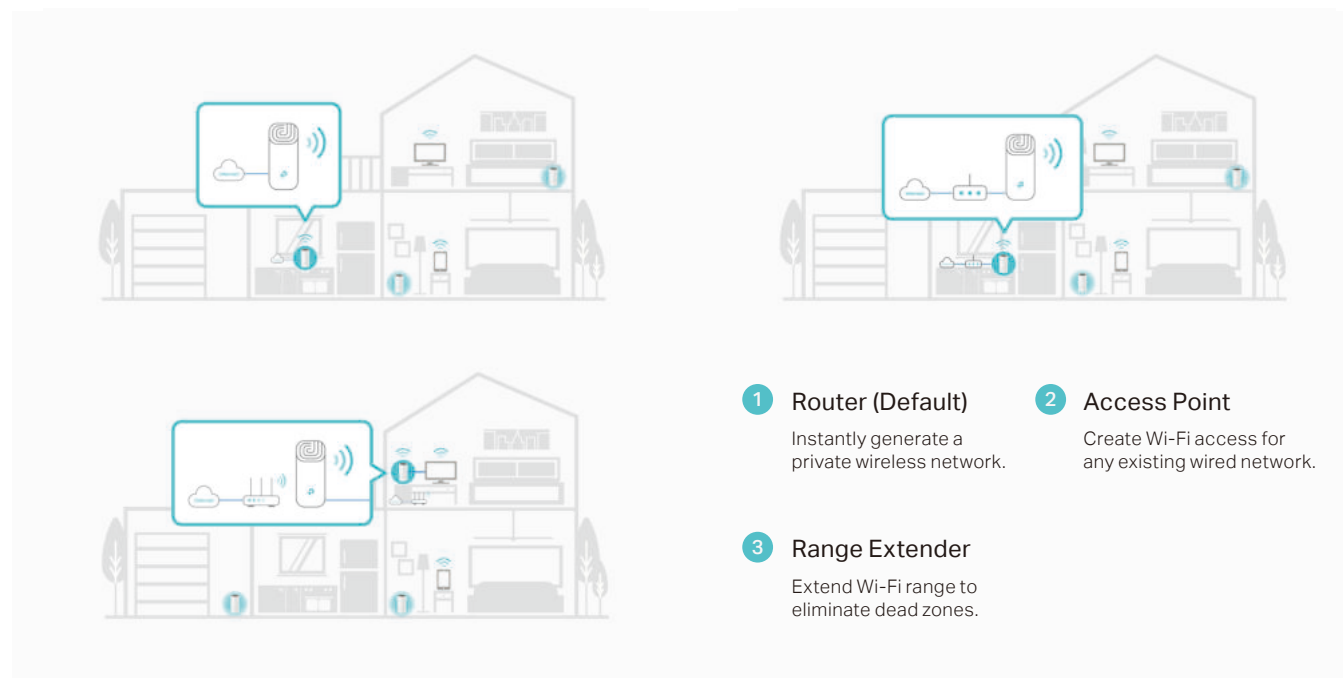

AC1200 + AV1000 Whole Home Powerline Mesh Wi-Fi System

deco P9

- Wireless: AC1200 Dual Band Wi-Fi
- Coverage: 6000 ft² / 560 m²(3-pack)*^{1*2}
- 2 Gigabit Ethernet Ports
- TP-Link Mesh Technology
- Parental Controls
- QoS
- MU-MIMO
- Works with all Deco Models

AC1200 Whole Home Mesh Wi-Fi System

deco M4

- Wireless: AC1200 Dual Band Wi-Fi
- Coverage: 5,500 ft² / 500 m² (3-pack)*²
- 2 Gigabit Ethernet Ports
- TP-Link Mesh Technology
- Parental Controls
- QoS
- MU-MIMO
- Router/Access Point/Range Extender*⁴ Modes in One Deco
- Works with all Deco Models

AC1200 Whole Home Mesh Wi-Fi System

deco E4

- Wireless: AC1200 Dual Band Wi-Fi
- Coverage: 4,500 ft² / 420 m² (3-pack)*²
- 2 Fast Ethernet Ports
- TP-Link Mesh Technology
- Parental Controls
- QoS
- MU-MIMO
- Router/Access Point/Range Extender*⁴ Modes in One Deco
- Works with all Deco Models

Multiple 3-in-1 Router, Access Point and Range Extender Modes

Flexible and multifunctional, the Deco E4 includes a variety of features allowing it to serve as a router, access point or range extender. Just choose the mode for your actual network demands and experience the maximum wireless flexibility.