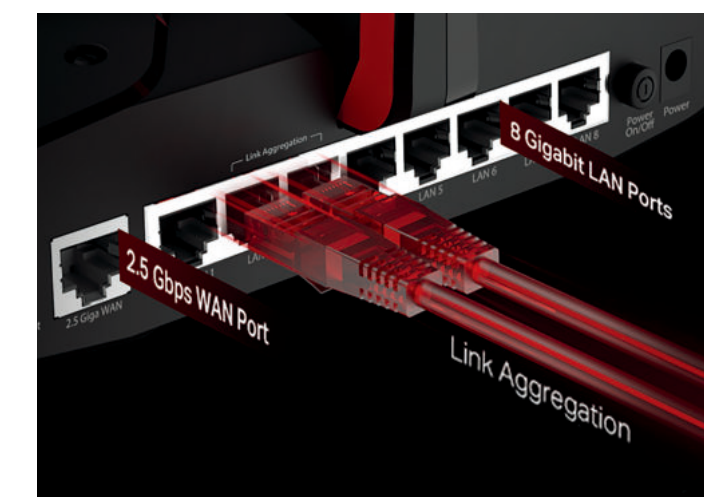

▶ Cutting-Edge Hardware

An extremely powerful 1.8 GHz 64-bit quad-core processor with three distinct co-processors makes data processing and network speed lightning fast. 1 GB RAM and 512 MB Flash powers through multiple complex tasks and demanding applications with ease.

▶ Accelerate Your Gaming

Game Accelerator prioritizes bandwidth for gaming devices. When background flow is heavy, 60% of the bandwidth will be automatically allocated to make gaming the priority.

▶ Boosted Wired Connections

To match the unprecedented Wi-Fi speed, Archer AX11000 uses a 2.5 Gbps WAN port, eight Gigabit LAN ports and dual USB 3.0 ports to transfer data at lightning-fast speeds. This allows all of your wired devices to achieve peak performance.