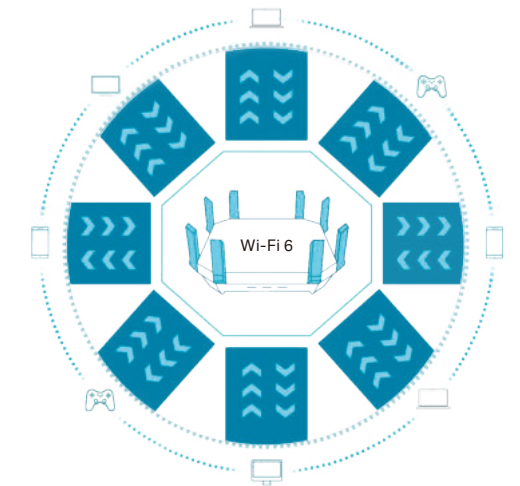

OFDMA

OFDMA increases bandwidth utilization by allocating sub-channels to more devices. This allows the router to simultaneously serve multiple clients, even with a single stream, reducing latency in dense usage scenarios.

Wi-Fi 5 (11ac) | without OFDMA

Wi-Fi 6 (11ax) | OFDMA

TWT

Target Wake Time (TWT) allows devices to negotiate when and how often they will wake up to send or receive data, increasing device sleep time and substantially improving battery life for mobile and IoT devices.