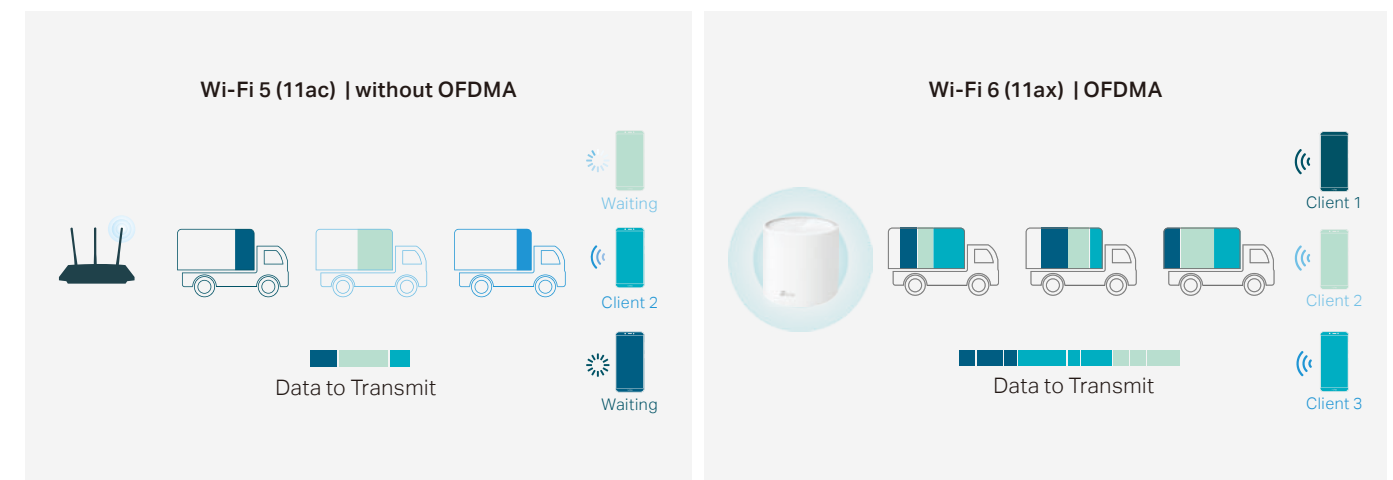

To learn more, please visit
www.tp-link.com/en/deco

AX3000 Whole Home Mesh Wi-Fi System

deco X60

- Wireless: AX3000 Dual Band Wi-Fi
- Coverage: 7,000 ft² / 650 m² (3-pack)*²
- TP-Link Mesh Technology
- OFDMA
- BSS Coloring
- TP-Link HomeCare™ (Parental Controls, Antivirus, QoS)
- MU-MIMO
- Router/Access Point/Range Extender** Modes in One Deco
- Works with all Deco Models

AX1800 Whole Home Mesh Wi-Fi System

deco X20

- Wireless: AX1800 Dual Band Wi-Fi
- Coverage: 5,800 ft² / 540 m² (3-pack)*²
- TP-Link Mesh Technology
- OFDMA
- BSS Coloring
- TP-Link HomeCare™ (Parental Controls, Antivirus, QoS)
- MU-MIMO
- Router/Access Point/Range Extender** Modes in One Deco
- Works with all Deco Models

More Bandwidth with Wi-Fi 6

The Wi-Fi 6 standard uses OFDMA for increased efficiency. Imagine your Wi-Fi connection as a series of delivery trucks delivering data packets to your devices. With 802.11ac Wi-Fi, each delivery truck or "packet" could only deliver one parcel to one device at a time. But with OFDMA, each truck can deliver multiple parcels to multiple devices simultaneously. This vast improvement in efficiency works for both uploads and downloads.