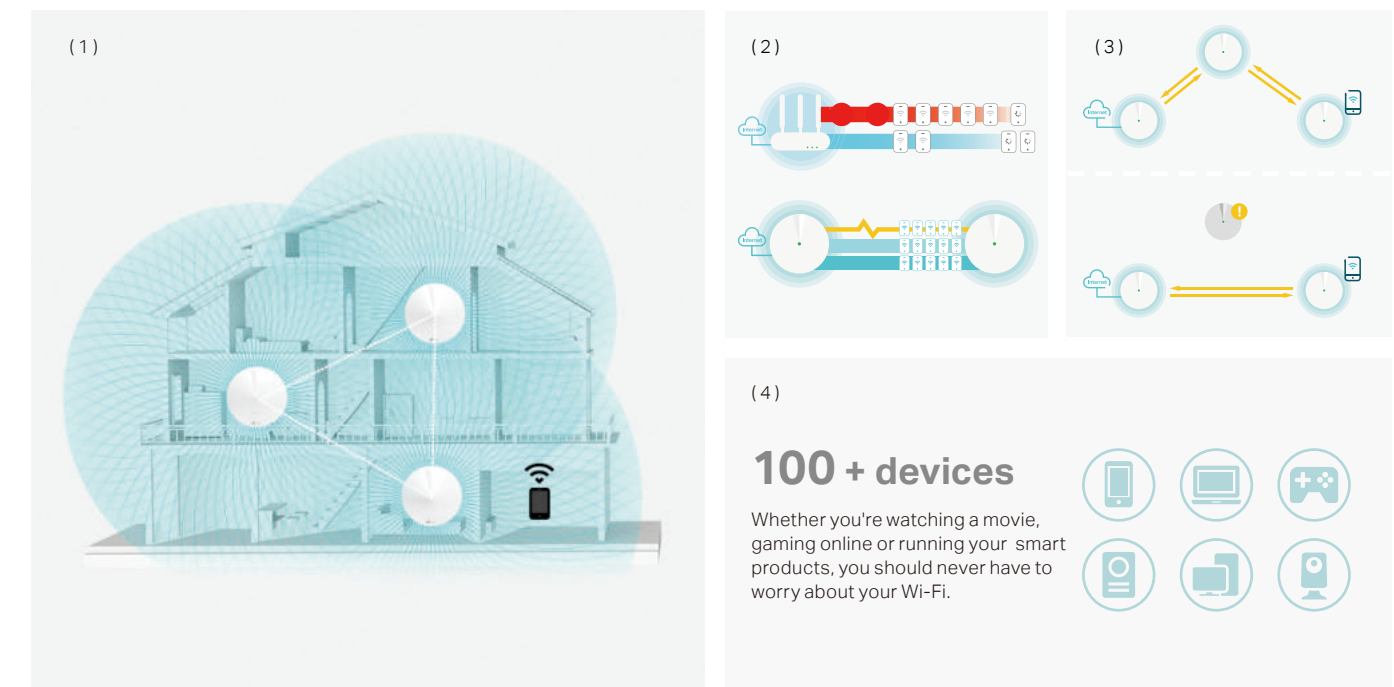

1. True Seamless Roaming

Deco units coordinate to create a single, unified network with IEEE 802.11k/v/r Mesh protocol. Your phone or tablet automatically connects to the fastest Deco as you move through your home, delivering a truly seamless online experience.

2. Stays Fast

Adaptive path selection keeps your network running at top-speed by automatically choosing the fastest connection path.

3. Self-Healing

If one Deco has an issue, the system will automatically reroute data via the other Decos to ensure you always stay online.

4. No More Buffering

Tired of endless loading? With TP-Link Mesh technology, Decos can provide lag-free connections for over 100 devices.

TP-Link Deco Smart Home Hub

Every Deco unit has a built-in smart hub to make your smart home devices manageable from one easy-to-use app. Enjoy the magic of the smart home in every room with TP-Link Mesh Technology.

One Hub, One App

Manage your smart home devices with the Deco app, no additional hub needed*5. Whether you're on the couch or on the go, your lights, thermostats, switches, and door locks are always in reach.