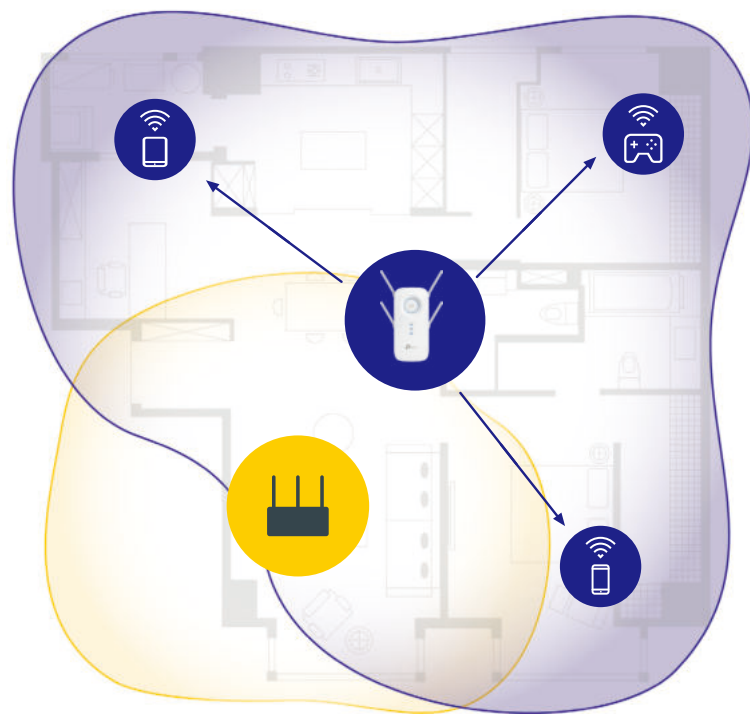

AC2600 MU-MIMO Wi-Fi Range Extender RE650

- AC2600 Dual-Band Wi-Fi - Simultaneous 800 Mbps on 2.4 GHz + 1733 Mbps on 5 GHz
- MU-MIMO - Allows the range extender to run multiple devices at the same time to achieve speeds of up to 4x faster than standard AC range extenders
- Four Antennas - Provide optimal Wi-Fi coverage and reliable connections
- Gigabit Ethernet Port - Provides Gigabit speed for your wired device, such as desktop, IPTV or game console
- AP Mode - Supports AP mode to create a new Wi-Fi access point
- Smart Signal Indicator Light - Helps to find the optimal location for the range extender

4-Stream AC2600 Dual-Band Wi-Fi

Using 4-Stream technology to boost its Wi-Fi capability, the RE650 reaches industry-leading maximum speeds of up to 800 Mbps on 2.4 GHz and 1733 Mbps on 5 GHz. This provides the speed and elite performance necessary to support your most demanding online applications, including simultaneous 4K streaming and lag-free gaming.

800 Mbps 2.4 GHz

1733 Mbps 5 GHz

Blazing-Fast Dual-Band Wi-Fi Extension

With four external and dual-band antennas, the RE650 establishes a stable wireless connection to any Wi-Fi router and boosts the network's coverage of up to 14,000 square feet / 1,300 square meters¹. The 880 MHz dual-core processor provides maximum Wi-Fi performance, keeping your smartphones and tablets connected as you move throughout your home.

Beamforming technology detects the location of devices and concentrates Wi-Fi towards them for stronger connections.