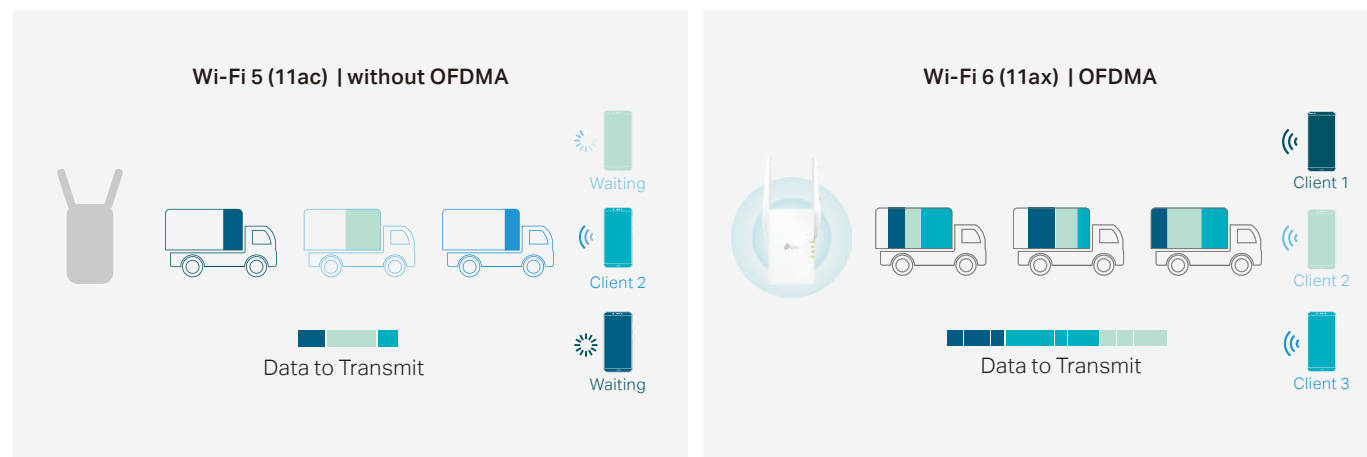

- 1. Figure 1
- 2. RE305
- 3. RE365
- 4. RE650

Go Beyond Speed with Wi-Fi 6

AX1500 Wi-Fi Range Extender
RE505X

AX1500 Wi-Fi Range Extender RE505X

- AX1500 Dual-band Wi-Fi - Simultaneous 300 Mbps on 2.4 GHz + 1200 Mbps on 5 GHz
- OneMesh™ - Works with Router to form one unified network with IEEE802.11k/v/r Mesh protocol. Enjoy whole home Wi-Fi with a truly seamless online experience
- APS (Adaptive Path Selection) - Keeps your network running as fast as possible by choosing the best path for each connection to follow
- AP Mode - Supports AP mode to create a new Wi-Fi access point
- Access Control - Flexibly restricts / allows access by the Black / White list
- The TP-Link Tether App - Provides simplified control and management from your iOS or Android smartphone

More Speed and Capacity with OFDMA

OFDMA increases bandwidth utilization by allocating sub-channels to more devices. This allows the range extender to simultaneously serve multiple clients, even with a single stream, reducing latency in dense usage scenarios.