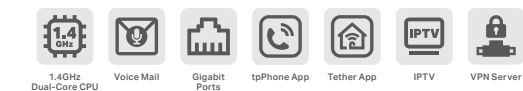

AC2800 WLAN MU-MIMO Telephony DSL Router
Archer VR2800v

- AC2800 Dual-Band Wi-Fi - Two separate Wi-Fi bands combine for speeds of up to 2767 Mbps: 600 Mbps (2.4 GHz) and 2167 Mbps (5 GHz)
- MU-MIMO Technology - Simultaneously transfers data to multiple devices for 4x faster performance
- NitroQAM™ - Boosts speeds on all Wi-Fi bands by 25% to significantly improve performance
- Super VDSL - The Latest Super VDSL (VDSL2 Profile 35b) technology delivers internet speeds of up to 350 Mbps, and the G.Vector and RNC technologies ensure the stability of data transmission
- HD Quality Telephony - Supports up to six digital handsets with an integrated DECT base, as well as two analog telephones or fax machines, and integrated 540 minutes voice mail