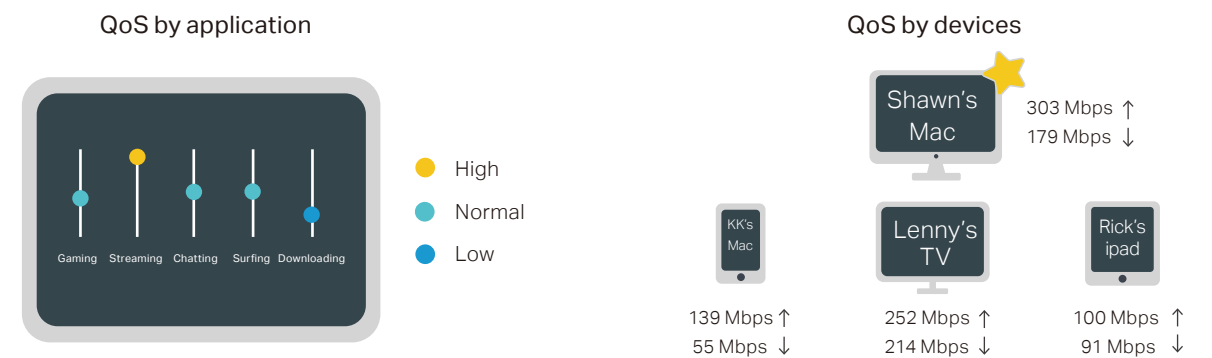

QoS

Prioritize and reserve network speed for the online activities that are most important to you.