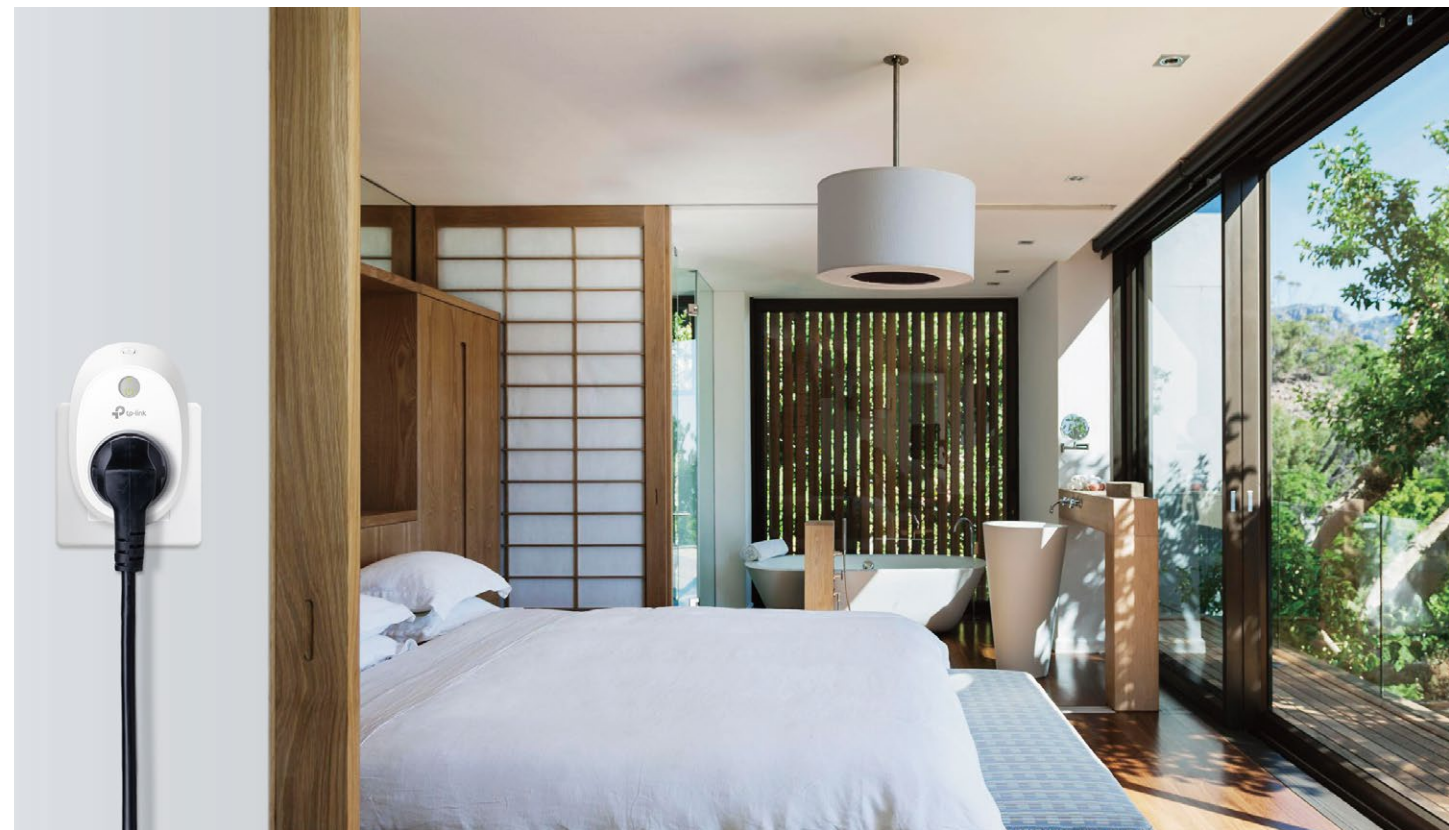

Highlights

Easily Manage Your Home Electronics Anytime, Anywhere

Download Kasa Smart to easily set up your plug, and manage your home electronics anywhere in the world with a tap of your smartphone. You can also schedule the Smart Plugs to automatically power electronics on and off as needed.