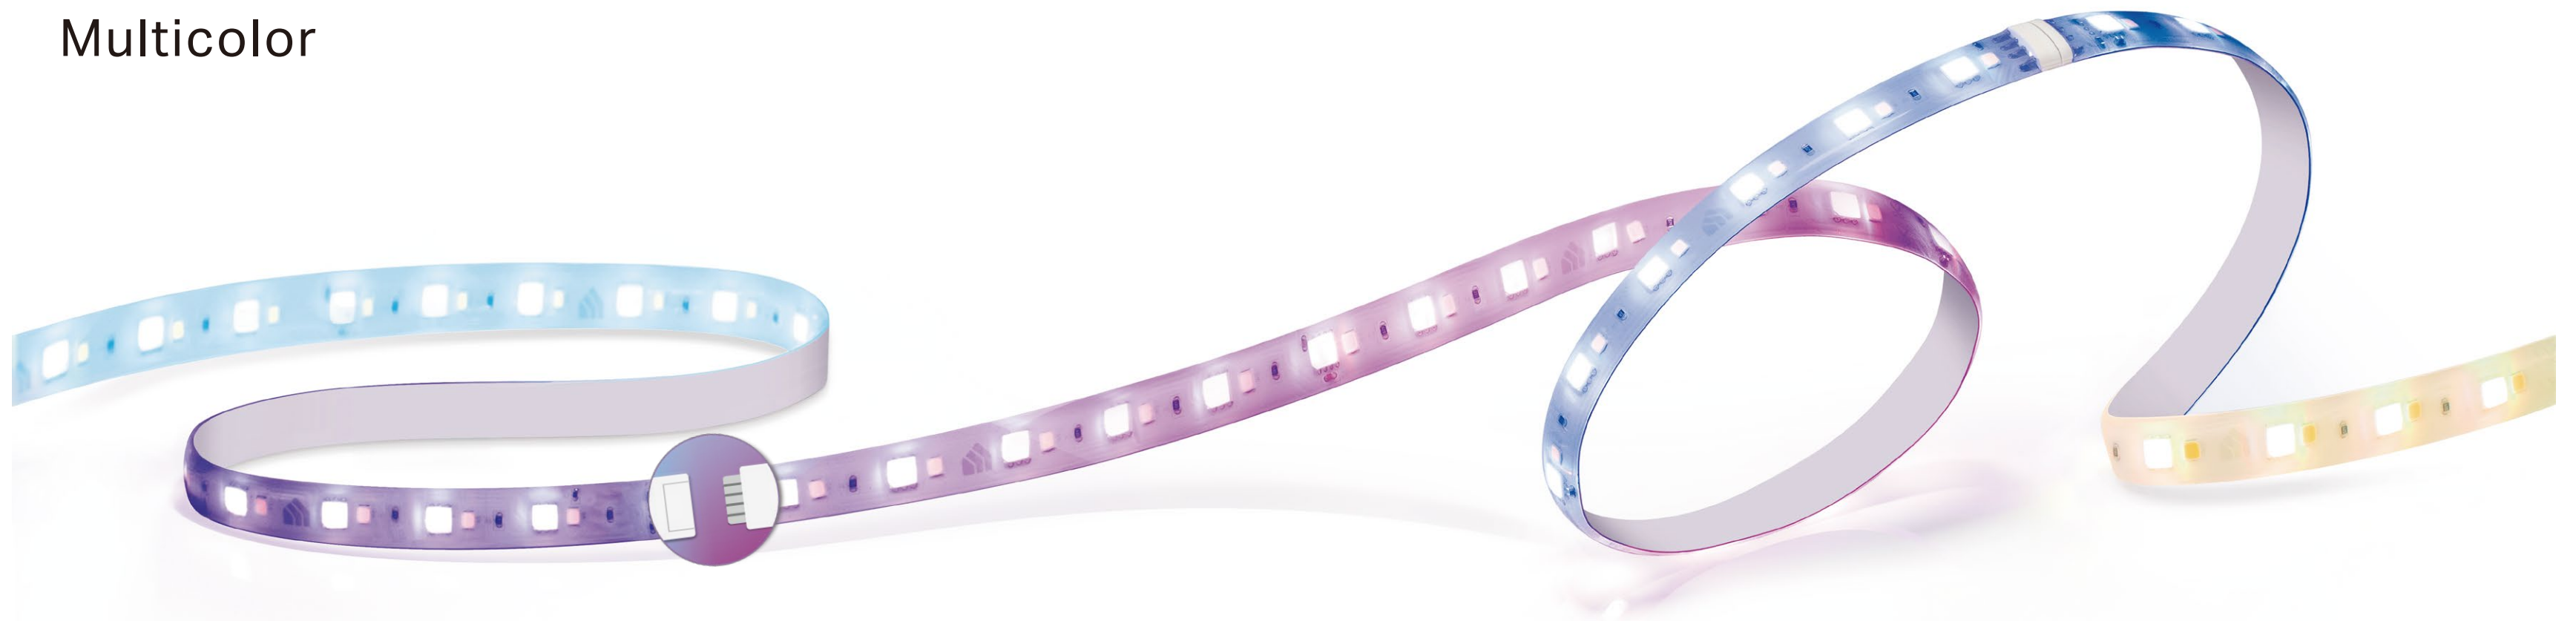

Kasa Smart Light Strip

Multicolor

KL430/KL430E

Millions of Colors

16 Color Zones

Easy Installation

No Hub Required

Highlights

Multicolor

With a wide range of colors and adjustable brightness, the Kasa smart light strip offers endless lighting possibilities to fit any environment and mood. You can choose a light for everything from a dinner party to a late-night study session.

Features

Ease of Use

- **Lighting Effects** – Pick from dozens of animated lighting effects or create your own for beautiful ambiance lighting.
- **Schedules** – Use your Kasa Smart app to schedule your light strip to automatically turn on and off to fit around any event you're having.
- **Groups and Scenes** – Combine your light strip with other Kasa Smart devices for seamless control with a single tap on your mobile devices.
- **Voice Control** – Control Light Strip hands-free with Alexa and Google Assistant. Turn it on or off, and change colors with just your voice.
- **Extendable** – Connect up to 10 sections for a total length of 33ft and watch lighting effects span the entire strip.

Lighting

- **Multicolor** – Choose a different color for any occasion.

Specifications

Working Status

KL430

- Typical Lumen Output: 1400lm@2m light strips
- Rated Input Voltage: 120VAC 60Hz
- Input Power (Actual power draw in Watts): 17W@2m light strips; 25W@3~10m light strips
- Color Temperature: 2500K ~ 9000K (adjustable via app and cloud)
- Dimmable Range: 1%-100% (via app and cloud only)
- Tunable: Yes (via app and cloud only)
- Color Changing: Yes (via app and cloud only)