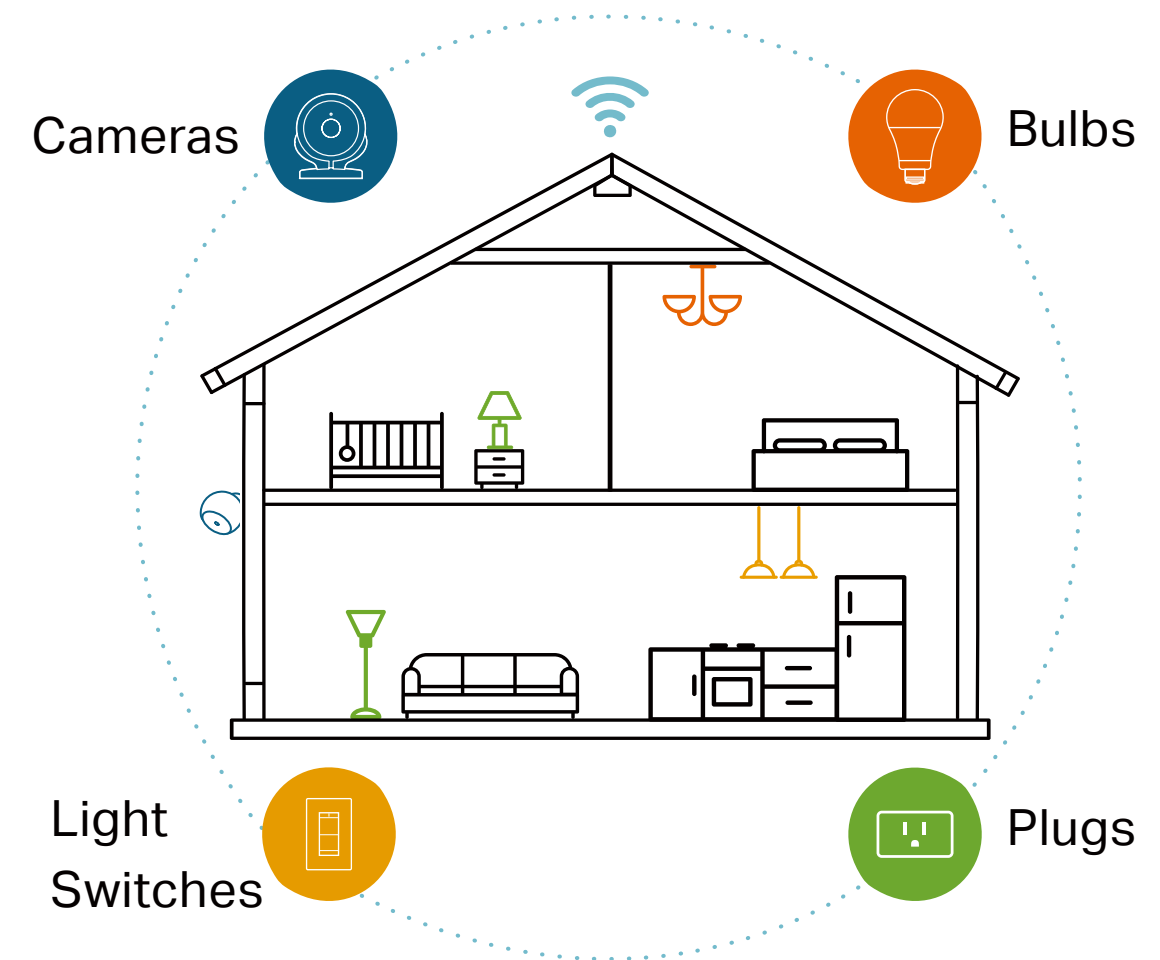

Multicolor

With a wide range of colors and adjustable brightness, the Kasa smart light strip offers endless lighting possibilities to fit any environment and mood. You can choose a light for everything from a dinner party to a late-night study session.

Multi-scene

Create multiple scenes like theater scene, party scene or sleeping scene with different settings for various occasions, and tap yours when you want the light your way.

Highlights

Schedules

Use your Kasa Smart app to schedule your light strip to automatically switch on and off when you're home or away.

Your Home. One App.

With the Kasa Smart app, you can easily access and control smart plugs, cameras, light switches, bulbs, light strips and more. Checking in on your home is only a few taps away.

Learn more at tp-link.com/smarthome

Features

Ease of Use

- **Lighting Effects** – Pick from dozens of animated lighting effects or create your own for beautiful ambiance lighting.
- **Schedules** – Use your Kasa Smart app to schedule your light strip to automatically turn on and off to fit around any event you're having.
- **Groups and Scenes** – Combine your light strip with other Kasa Smart devices for seamless control with a single tap on your mobile devices.
- **Voice Control** – Control Light Strip hands-free with Alexa and Google Assistant. Turn it on or off, and change colors with just your voice.
- **Extendable** – Connect up to 10 sections for a total length of 33ft and watch lighting effects span the entire strip.