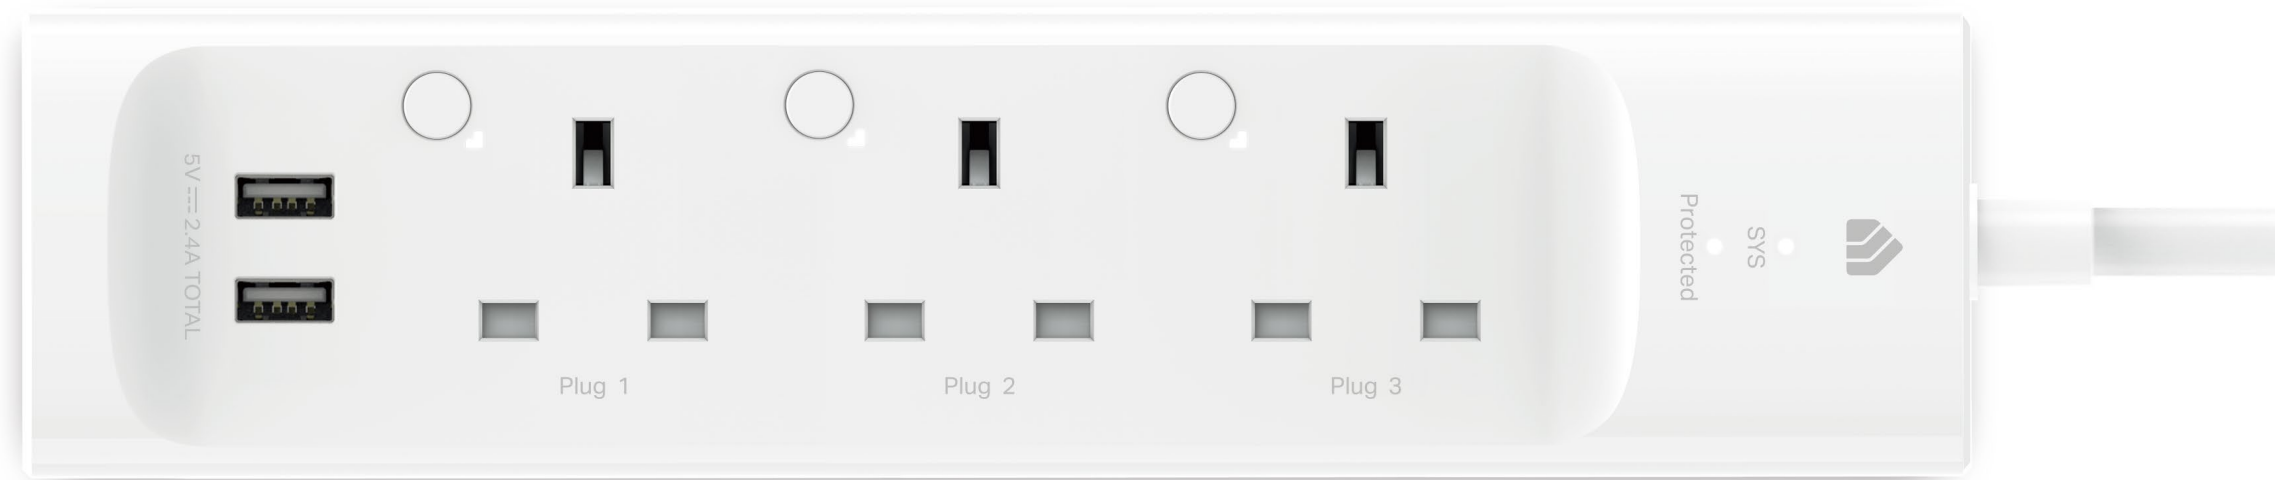

Kasa Smart Wi-Fi Power Strip 3-Outlets

KP303

Highlights

Kasa Smart Wi-Fi Power Strip

Control 3 smart outlets from anywhere with the Kasa Smart app and fast charge 2 devices with USB ports. Shield devices from sudden power surges with surge protection.

Your Home. One App.

Turn your home into a true smart home with Kasa Smart. Automate your lights and appliances with smart plugs and bulbs. Secure your home with Kasa Cameras. Control it all from the Kasa Smart app.

Features

3 Smart Outlets

Independently control 3 smart outlets from anywhere with the Kasa Smart app.

Control From Anywhere

Control connected devices from anywhere with the Kasa Smart app.

Surge Protection

Surge protection shields sensitive electronics and appliances from sudden power surges.

2 USB Ports

Charge your smartphone, tablet or other devices using the always-on USB ports.

Voice Control

Use simple voice commands with Alexa and Google Assistant to control your connected devices.