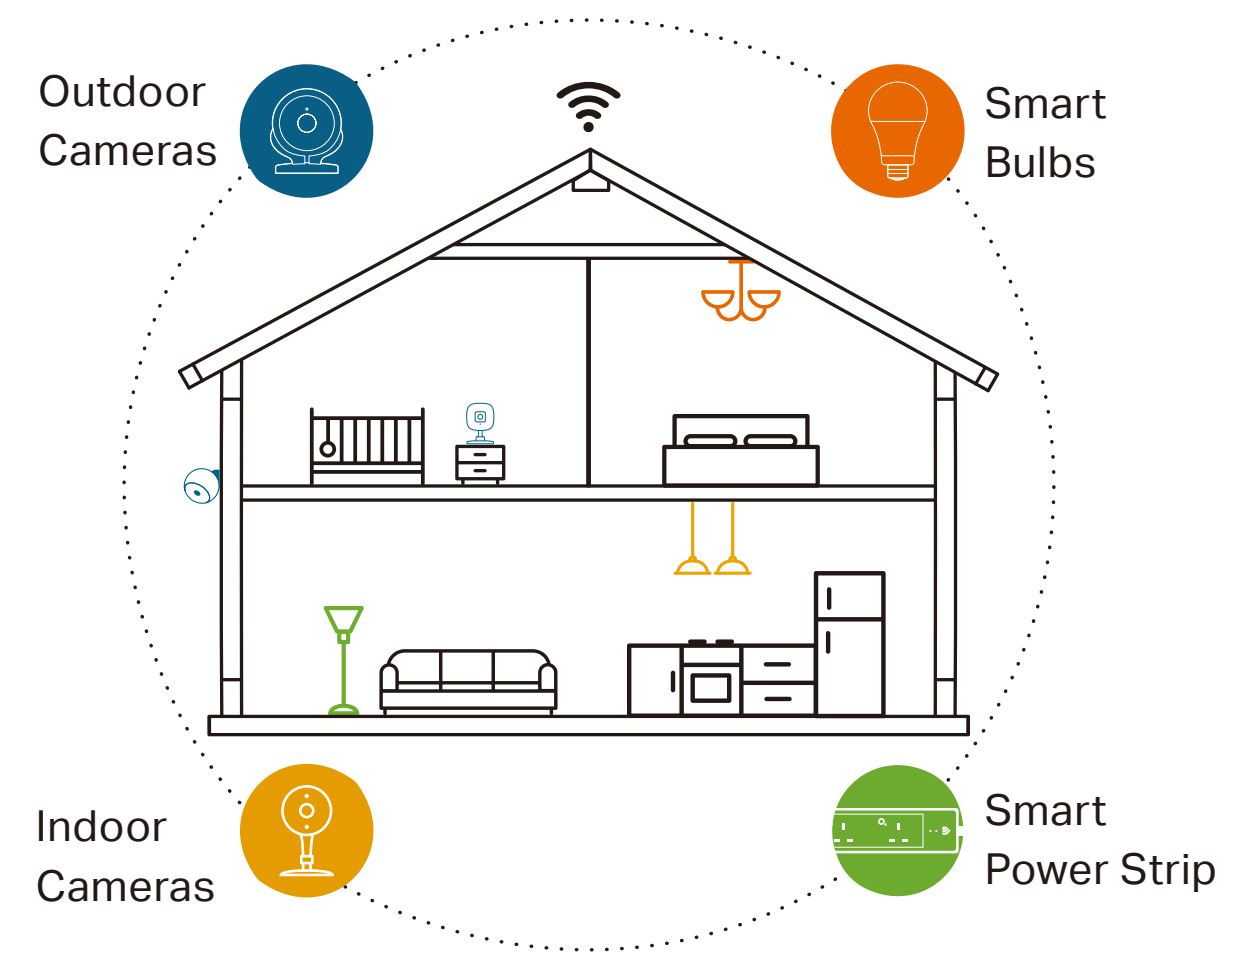

Kasa Smart Wi-Fi Power Strip 3-Outlets

KP303

Highlights

Kasa Smart Wi-Fi Power Strip

Control 3 smart outlets from anywhere with the Kasa Smart app and fast charge 2 devices with USB ports. Shield devices from sudden power surges with surge protection.

Your Home. One App.

Turn your home into a true smart home with Kasa Smart. Automate your lights and appliances with smart plugs and bulbs. Secure your home with Kasa Cameras. Control it all from the Kasa Smart app.

Features

3 Smart Outlets

Independently control 3 smart outlets from anywhere with the Kasa Smart app.

Control From Anywhere

Control connected devices from anywhere with the Kasa Smart app.

Surge Protection

Surge protection shields sensitive electronics and appliances from sudden power surges.

2 USB Ports

Charge your smartphone, tablet or other devices using the always-on USB ports.

Voice Control

Use simple voice commands with Alexa and Google Assistant to control your connected devices.