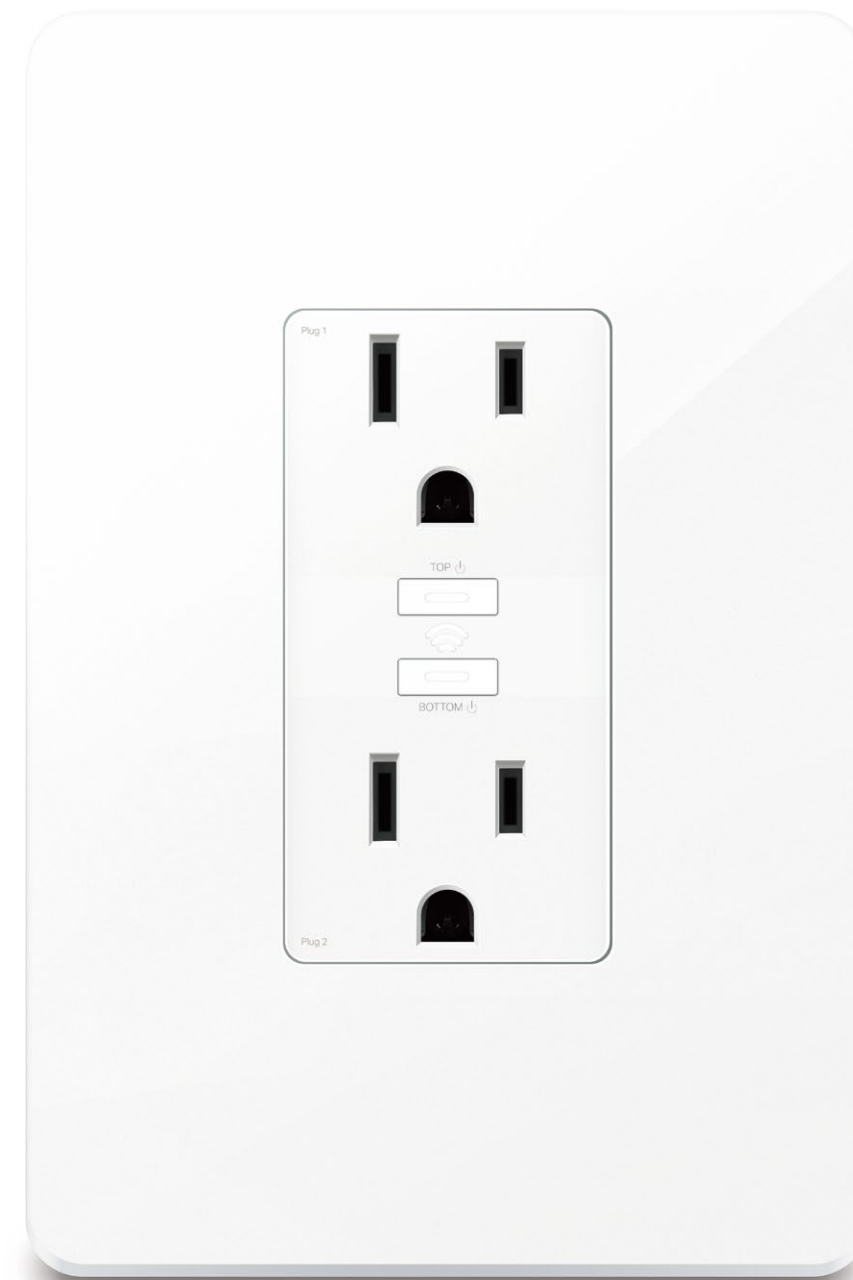

# Kasa Smart Wi-Fi Power Outlet

KP200

Individual Control

Voice Control

Easy Install

Scheduling

No Hub Required

## Connect in a Smart Way

Replace your traditional in-wall outlet with the Kasa smart power outlet. Set schedules and turn devices on or off with your smartphone or voice assistant. Ideal for controlling lamps, kitchen appliances, and other devices from anywhere.