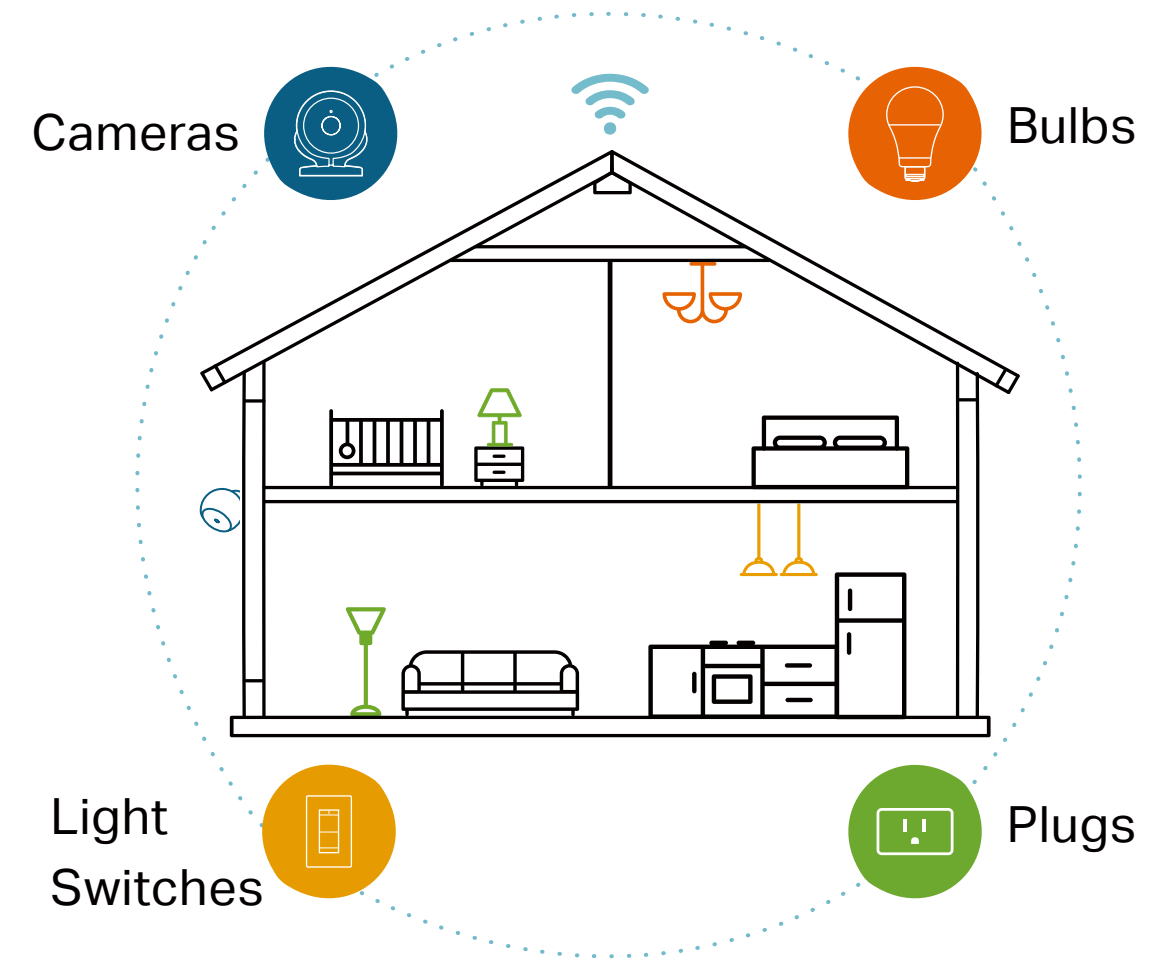

## Connect in a Smart Way

Replace your traditional in-wall outlet with the Kasa smart power outlet. Set schedules and turn devices on or off with your smartphone or voice assistant. Ideal for controlling lamps, kitchen appliances, and other devices from anywhere.

## Schedules

Set schedules with the Kasa Smart app to automatically turn your smart outlets on or off while you're away.

## Hands-free Voice Control

Connect your devices with simple voice command and an Amazon Alexa, Google Assistant.

## Your Home. One App.

With the Kasa Smart app, you can easily access and control smart plugs, cameras, light switches, bulbs and more. Checking in on your home is only a few taps away.

Learn more at [tp-link.com/smarthome](https://tp-link.com/smarthome)