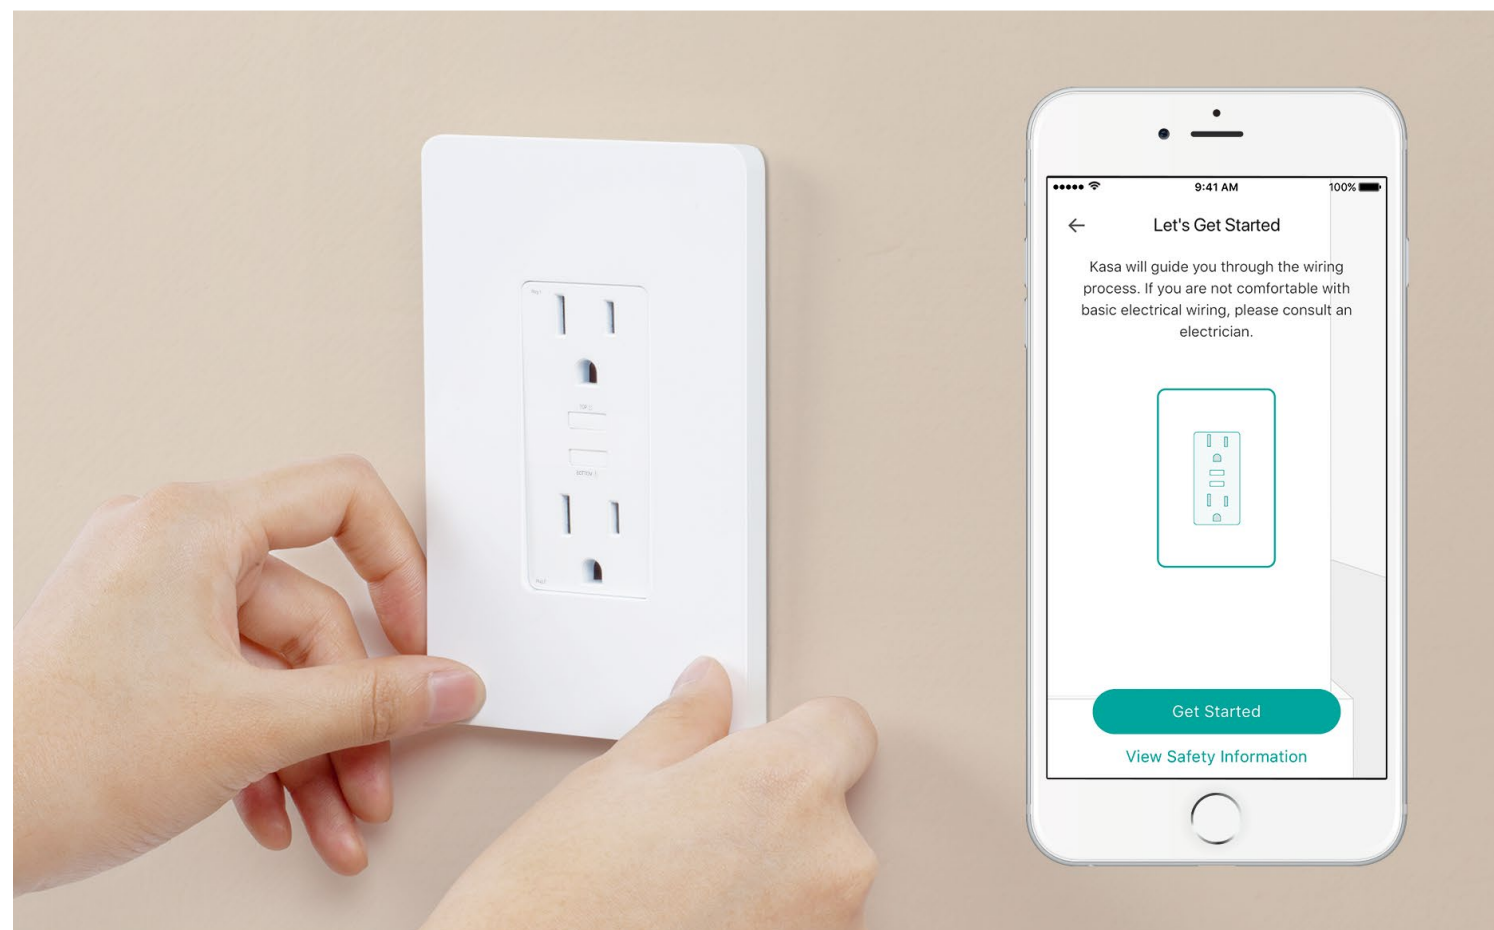

# Kasa Smart Wi-Fi Power Outlet

KP200

Individual Control

Voice Control

Easy Install

Scheduling

No Hub Required

## Connect in a Smart Way

Replace your traditional in-wall outlet with the Kasa smart power outlet. Set schedules and turn devices on or off with your smartphone or voice assistant. Ideal for controlling lamps, kitchen appliances, and other devices from anywhere.