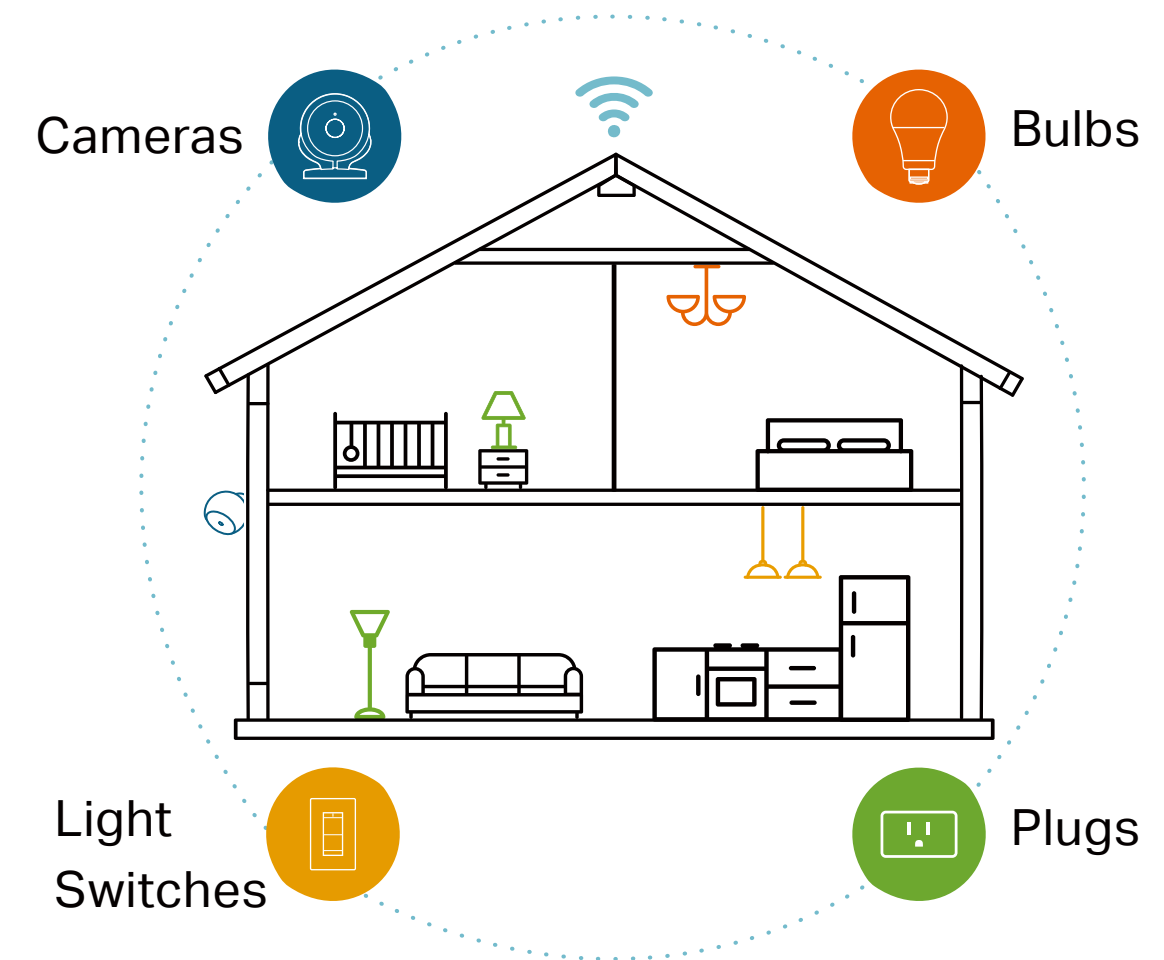

## Energy Saving

Reduce energy use up to 80% without losing brightness or quality.

## Your Home. One App.

With the Kasa Smart app, you can easily access and control smart plugs, cameras, light switches, bulbs and more. Checking in on your home is only a few taps away.

Learn more at [tp-link.com/smarthome](https://tp-link.com/smarthome)

## Ease of Use

- **No Hub Required** – Connect to your existing Wi-Fi router with no extra hub required
- **Remote Control** – Control your smart bulbs from anywhere with the free Kasa app
- **Scheduling** – Set schedules to turn on/off the smart bulbs at any chosen time for your convenience
- **Multi-scene** – Save your light settings as different scenes to enjoy instant access to them