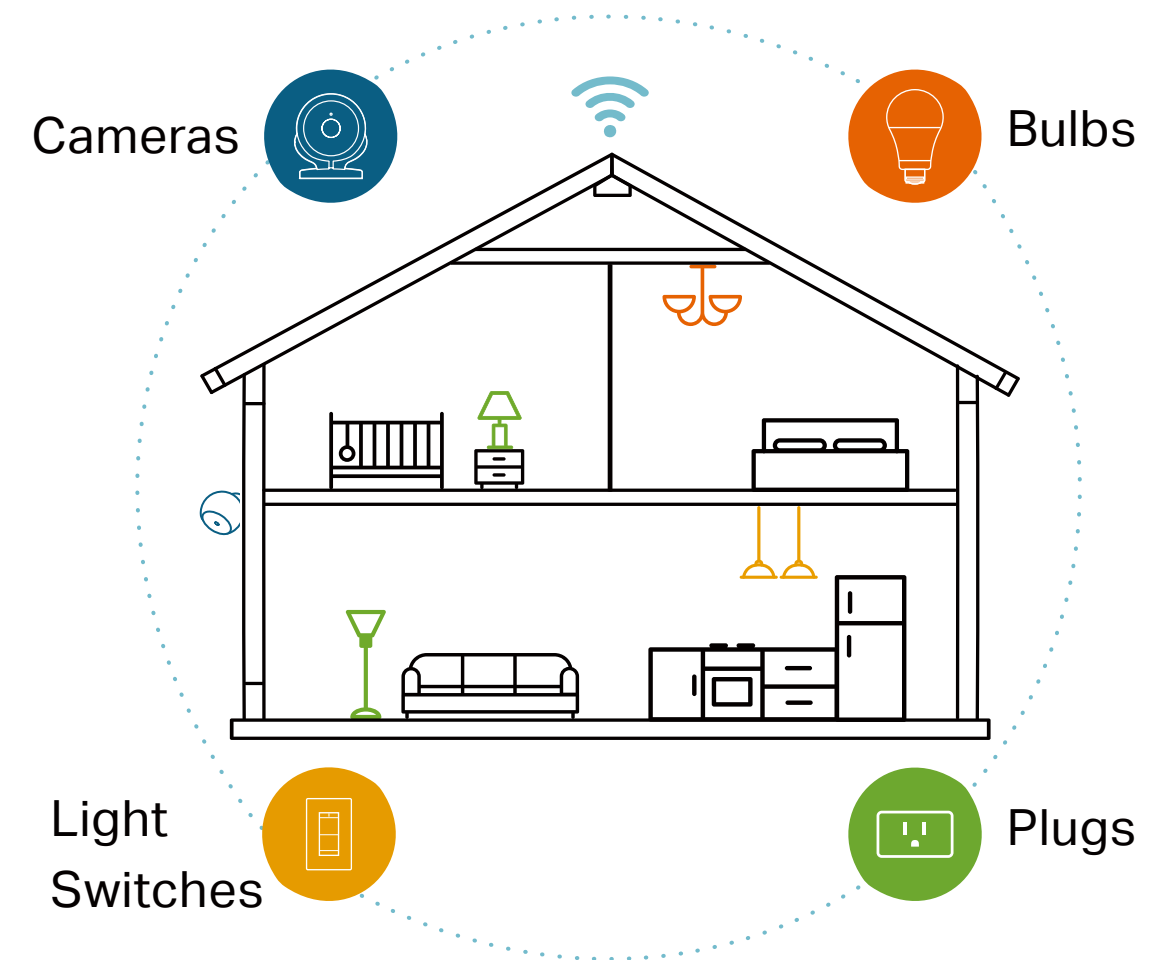

## Energy Saving

Reduce energy use up to 80% without losing brightness or quality.

## Your Home. One App.

With the Kasa Smart app, you can easily access and control smart plugs, cameras, light switches, bulbs and more. Checking in on your home is only a few taps away.

Learn more at [tp-link.com/smarthome](https://tp-link.com/smarthome)

## Ease of Use

- No Hub Required – Connect to your existing Wi-Fi router with no extra hub required
- Remote Control – Control your smart bulbs from anywhere with the free Kasa app
- Scheduling – Set schedules to turn on/off the smart bulbs at any chosen time for your convenience
- Multi-scene – Save your light settings as different scenes to enjoy instant access to them
- Auto White – Set your bulb to automatically adjust its color temperature to match natural light patterns from dawn to dusk