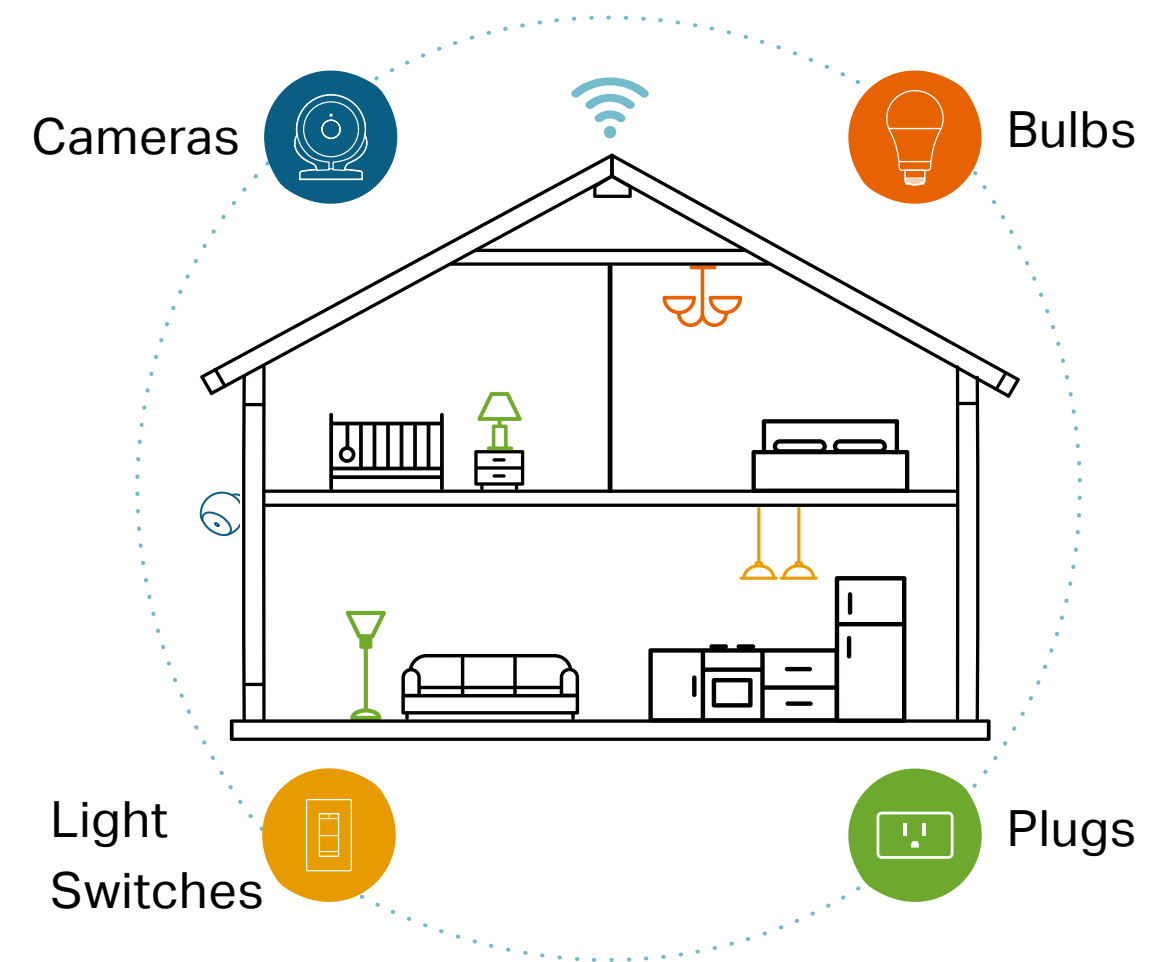

Kasa Filament Smart Bulb

Soft White

KL50B

Highlights

Smart and Stylish

Replace other bulbs with a smart, energy efficient LED filament bulb that's more intelligent and can be controlled from anywhere with the Kasa Smart app or with simple voice commands.

*The Alexa and Google Assistant are not available in all languages and countries.

Energy Monitoring

Track the real-time energy consumption using the Kasa Smart app.

Highlights

Device Grouping

Use Grouping to combine your smart bulb with other Kasa Smart devices for seamless control with a single tap of your smartphone.

Your Home. One App.

With the Kasa Smart app, you can easily access and control smart plugs, cameras, light switches, bulbs and more. Checking in on your home is only a few taps away.

Learn more at [tp-link.com/smarthome](https://www.tp-link.com/smarthome)

Features

Ease of Use

- No Hub Required – Connect to your existing Wi-Fi router with no extra hub required
- Easy Setup – Download the Kasa Smart app and follow the setup instructions for your bulb
- Remote Control – Control your smart bulbs from anywhere with the free Kasa Smart app
- Scheduling – Set schedules to turn on/off the smart bulbs at any chosen time for your convenience
- Multi-scene – Save your light settings as different scenes to enjoy instant access to them