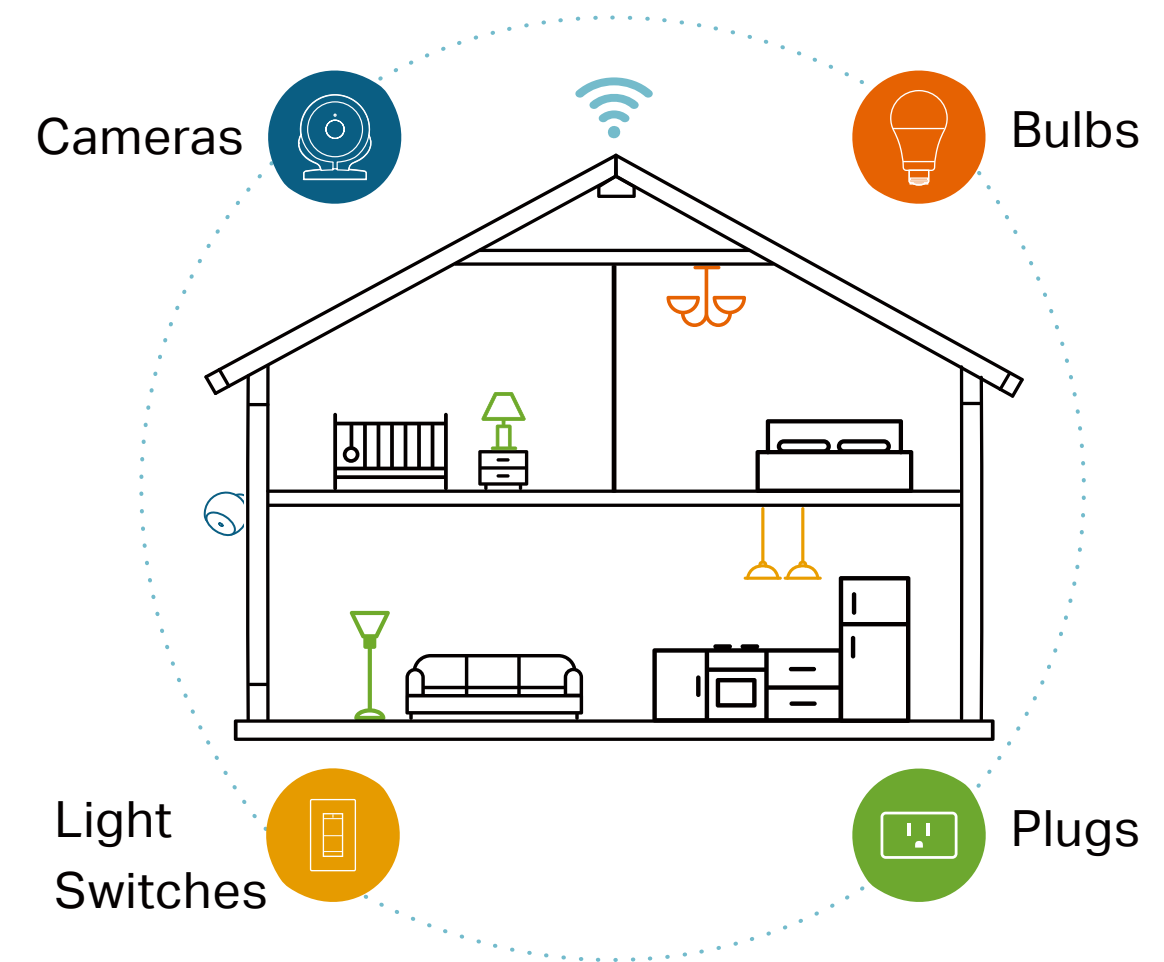

*The Alexa and Google Assistant are not available in all languages and countries.

Multi-scenarios

Tap your smartphone to instantly adjust the light however you want to create the perfect atmosphere for any scenario—romance, partying, relaxation, or anything else—with settings for various occasions.

Highlights

Device Grouping

Use Grouping to combine your smart bulb with other Kasa Smart devices for seamless control with a single tap of your smartphone.

Your Home. One App.

With the Kasa Smart app, you can easily access and control smart plugs, cameras, light switches, bulbs and more. Checking in on your home is only a few taps away.

Learn more at tp-link.com/smarthome

Features

Ease of Use

- No Hub Required – Connect to your existing Wi-Fi router with no extra hub required
- Easy Setup – Download the Kasa Smart app and follow the setup instructions for your bulb
- Remote Control – Control your smart bulbs from anywhere with the free Kasa Smart app
- Scheduling – Set schedules to turn on/off the smart bulbs at any chosen time for your convenience
- Multi-scene – Save your light settings as different scenes to enjoy instant access to them

Compatibility

- Works with Voice Assistants – Control smart bulbs using the leading voice assistants such as Alexa, Google Assistant
- Compatible with Android, iOS – The free Kasa Smart app lets you run smart bulbs from any Android (5.0 or higher) or iOS (iOS 10 or higher) devices