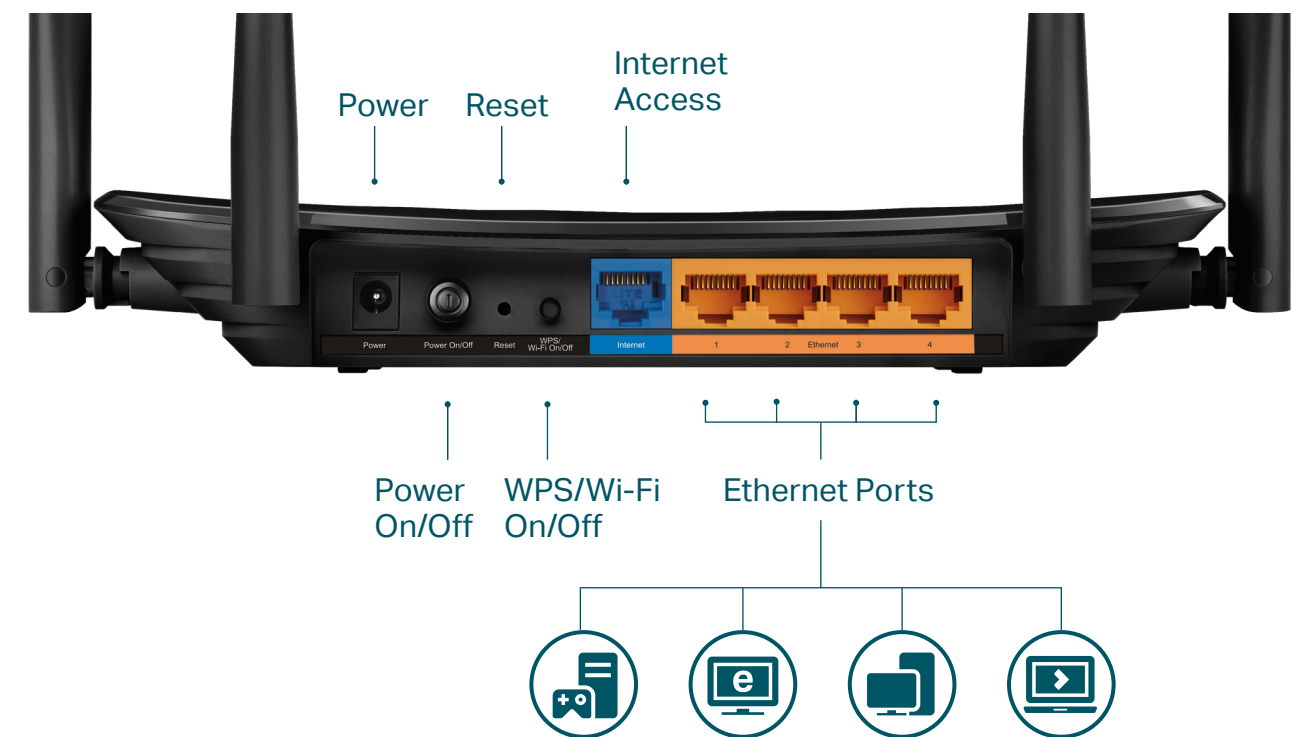

MU-MIMO technology serves up to two devices at once, reducing wait time, increasing Wi-Fi throughput for every device, and making each stream more efficient.

Traditional Router

Sends data to one device at a time

EC230-G1

Simultaneously sends data to multiple devices

Beamforming for Better Coverage

Beamforming technology detects the location of your connected devices and concentrates the EC230-G1's Wi-Fi towards them to create stronger overall connections.

EC230-G1

Regular Router

Highlights

Faster Wi-Fi for More Device

2.4GHz and 5GHz bands run at fast AC1350 Wi-Fi speeds to deliver more bandwidth and support more devices in your home.

Gigabit Ethernet

Enjoy fast, reliable wired connections for gaming and streaming in the best quality.