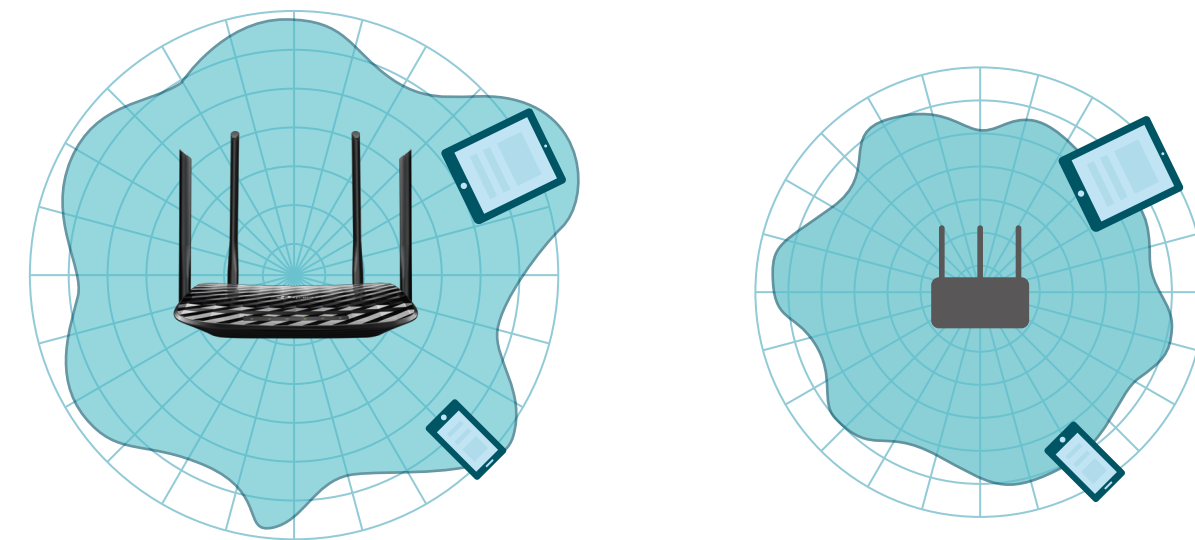

MU-MIMO technology serves up to two devices at once, reducing wait time, increasing Wi-Fi throughput for every device, and making each stream more efficient.

Traditional Router

Sends data to one device at a time

EC230-G1

Simultaneously sends data to multiple devices

Beamforming for Better Coverage

Beamforming technology detects the location of your connected devices and concentrates the EC230-G1's Wi-Fi towards them to create stronger overall connections.