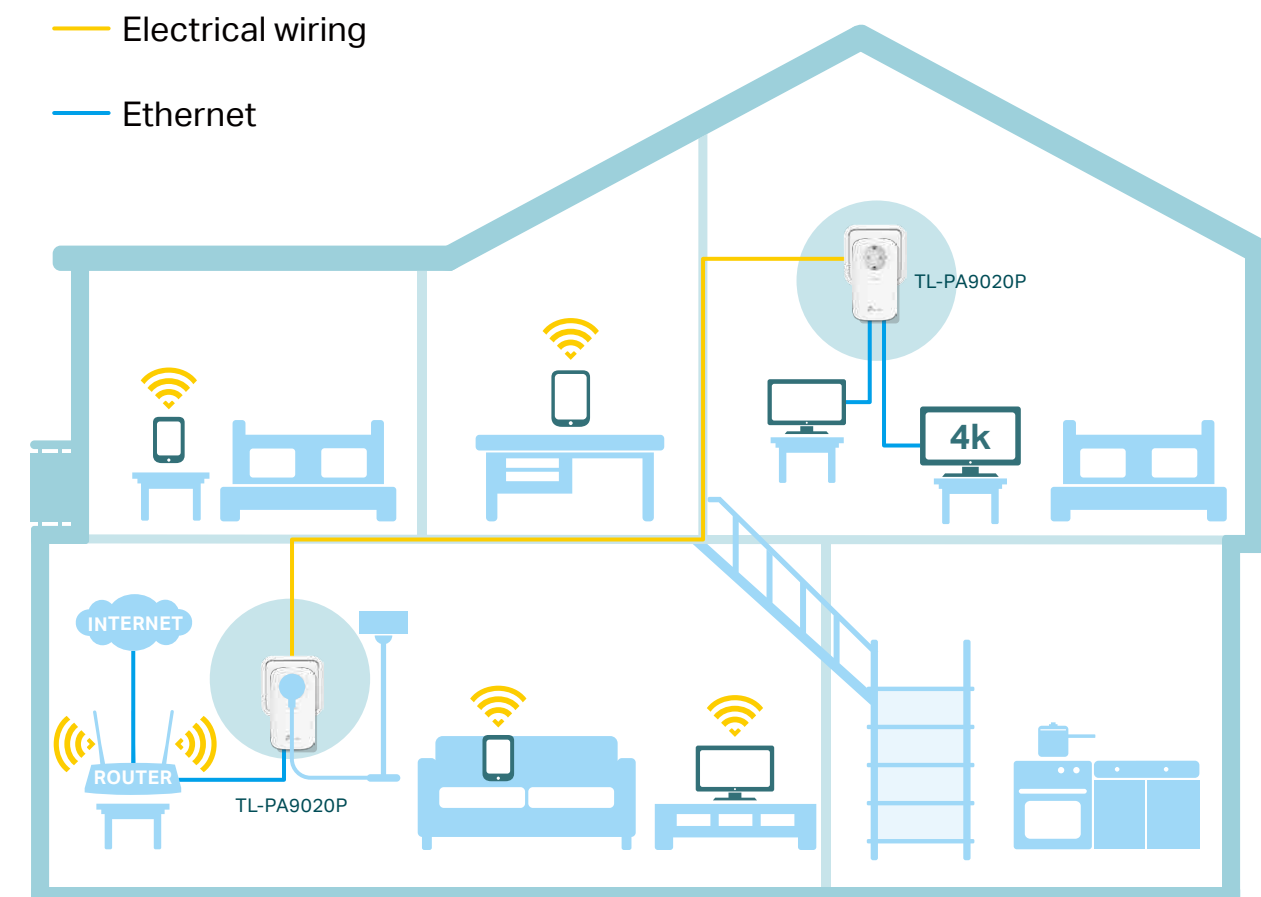

The HomePlug AV2 standard creates high-speed data transfer rates of up to 2000Mbps to support all your online activities.

HomePlug AV

600Mbps

HomePlug AV2

2000Mbps

Gigabit Ethernet for Fast Connections

Two Gigabit Ethernet ports provide reliable high-speed wired connections for game consoles, smart TVs, STB and more.

High-Speed
Wired Connection

Highlights

2 × 2 MIMO for More Throughput over Powerline

2 × 2 MIMO technology is like adding an extra lane on a highway. It establishes multiple simultaneous connections so you can enjoy 2× faster, more stable powerline speeds.

Internet from Any Outlet

The AV2000 2-port Gigabit Passthrough Powerline Starter Kit brings internet to any area with a power outlet using your home's electrical wiring.

Features

Speed

- **Ultra-fast Powerline Speed** – HomePlug AV2 standard compliant, high-speed data transfer rate of up to 2000Mbps, ideal for Ultra HD streaming and online gaming
- **Multiple Gigabit Ports** – 2 Gigabit Ethernet Ports allow your TVs, game consoles or PCs to connect to the Internet at high speeds

Ease of Use

- **Plug & play** – Set up your Powerline network in a matter of minutes. Simply plug, pair, and enjoy.
- **No New Wires** – No new wires, use existing electrical wiring to expand your home network
- **Extra Power Outlet** – Embedded power socket makes power accessible to other devices