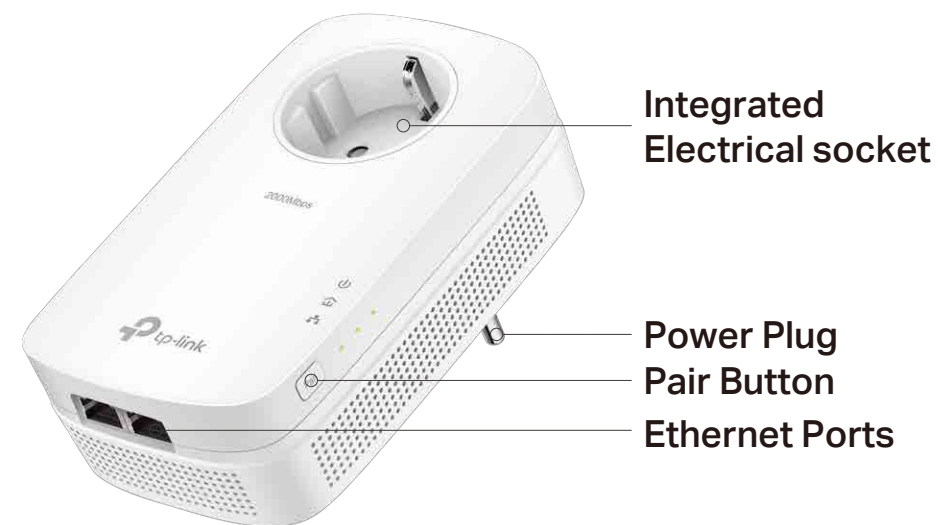

Internet from Any Outlet

The AV2000 2-port Gigabit Passthrough Powerline Starter Kit brings internet to any area with a power outlet using your home's electrical wiring.

Features

Speed

- **Ultra-fast Powerline Speed** – HomePlug AV2 standard compliant, high-speed data transfer rate of up to 2000Mbps, ideal for Ultra HD streaming and online gaming
- **Multiple Gigabit Ports** – 2 Gigabit Ethernet Ports allow your TVs, game consoles or PCs to connect to the Internet at high speeds

Energy Saving

- **Power Save** – Power Saving Mode helps reducing power consumption by up to 85%

Security

- **Pair Button** – 128-bit AES encryption easily at a push of "Pair" Button

Specifications

Hardware

- Plug Type: EU
- Standards and Protocols: HomePlug AV2, HomePlug AV, IEEE 1901, IEEE 802.3, IEEE 802.3u, IEEE 802.3ab
- Range: Up to 300 meters/1000 feet over existing electrical wiring
- Button: Pair Button
- LED Indicator: Power, Powerline, Ethernet
- Item Dimensions (W x D x H): 2.8×1.7×5.2 in. (72 × 42 × 131mm)
- Transmission Speeds: Powerline: up to 2000 Mbps, Ethernet: 10/100/1000 Mbps
- Power Consumption: Maximum: 5.8 W Standby: 0.5 W