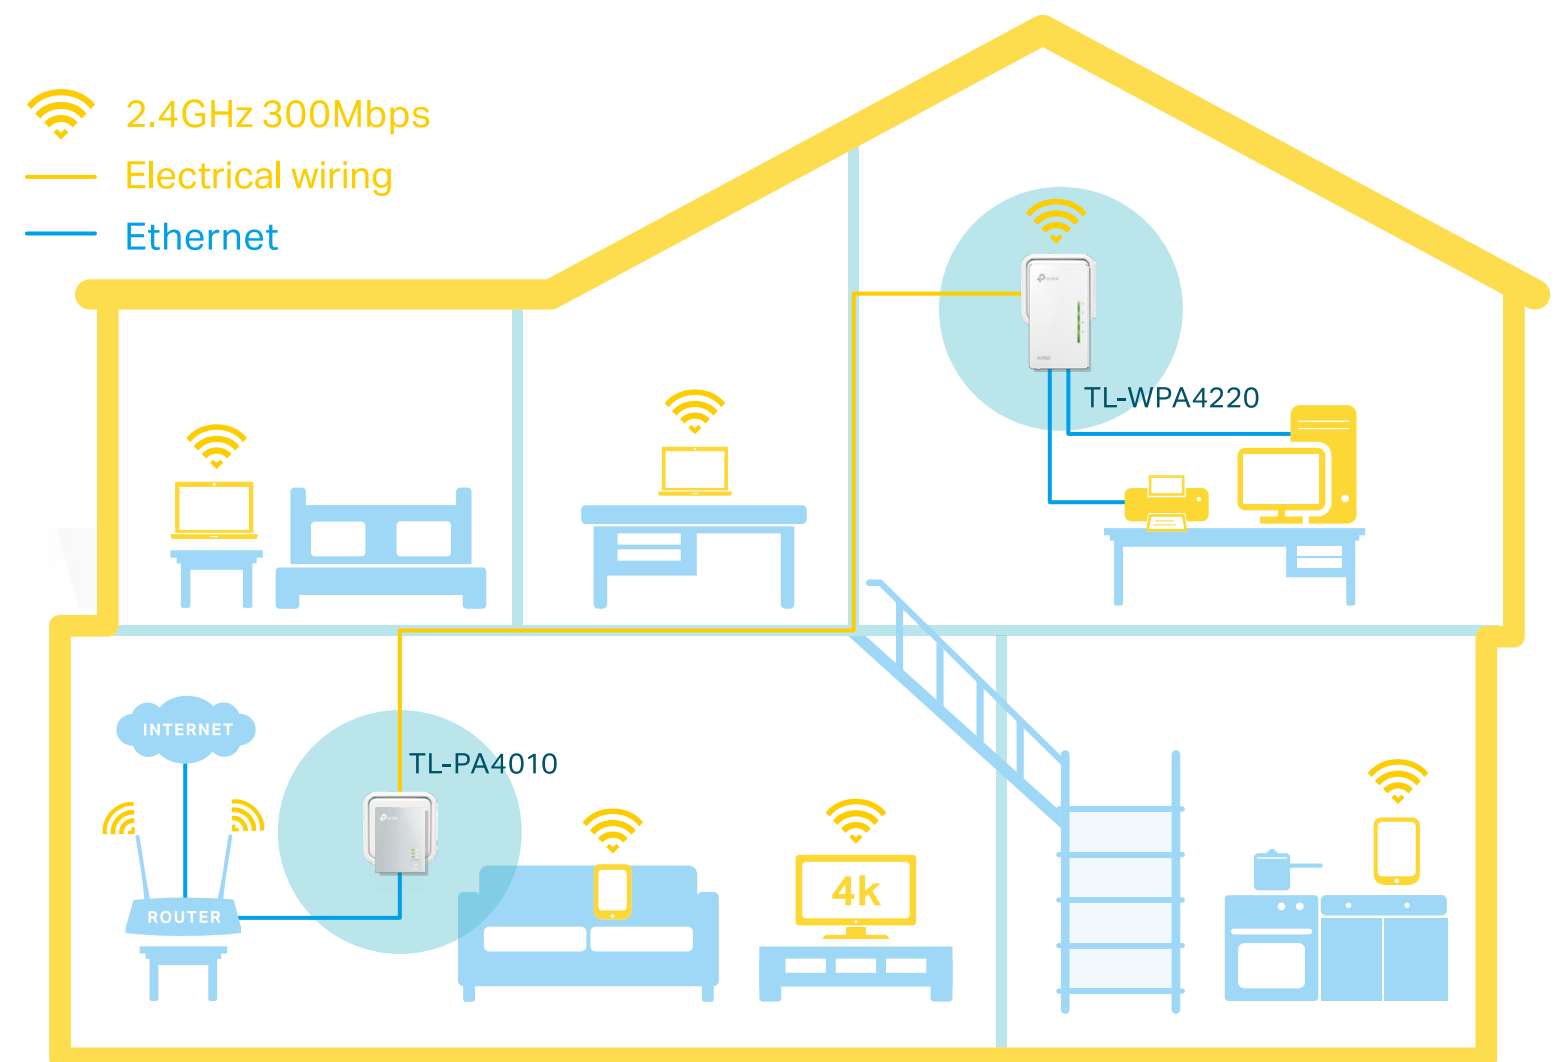

Highlights

600Mbps over Powerline

HomePlug AV standard providing up to 600Mbps high speed data transmission over a home's existing electrical wiring, ideal for lag-free HD or 3D video streaming and online gaming.

300Mbps Wi-Fi

Extend 300Mbps wireless connections to previously hard-to-reach areas of your home and office.

Features

Speed

- Wireless N Standard – Wi-Fi speed of up to 300Mbps
- HomePlug AV – Provides up to 600Mbps high-speed data transmission over a home's existing electrical wiring
- Multiple Ethernet Ports – Create faster connections with PCs, consoles, STB and more
- Speed Optimization – Supports IGMP managed multicast IP transmission, optimizing IPTV streaming

Range

- 300 meters Range – Up to 300 meters/1000 feet range over existing electrical wiring

Ease of Use

- Wi-Fi Clone – Allows powerline extenders to copy the network name (SSID) and password from your router with one simple touch
- Wi-Fi Move – Automatically adopts Wi-Fi settings from your existing powerline network
- TP-Link tpPLC – Allows you to easily manage your network using the intuitive tpPLC App or the tpPLC Utility
- Plug, Pair, and Play – Set up your powerline network in minutes

Specifications

Hardware

- Transmission Speeds:
 - Powerline: up to 600 Mbps
 - Ethernet: 10/100 Mbps
- Standards and Protocols:
 - HomePlug AV, IEEE 1901, IEEE 802.3, IEEE 802.3u, IEEE 802.11b/g/n
- Interface:
 - TL-WPA4220: 2 Ethernet Ports
 - TL-PA4010: 1 Ethernet Port
- Plug Type: EU
- Button: Pair, Reset, Wi-Fi Clone
- LED Indicator: Power, Powerline, Ethernet, Wi-Fi
- Dimensions (W x D x H):
 - TL-WPA4220: 3.1 × 1.6 × 3.7 in. (54 × 40 × 94 mm)
 - TL-PA4010: 2.0 × 1.1 × 2.6 in. (65 × 52 × 28.5 mm)
- IGMP: IGMP v1/v2/v3
- Power Consumption:
 - TL-WPA4220: Maximum: 5.6W, Typical: 5.2W
 - TL-PA4010: Maximum: 2.6W, Typical: 2.3W
- Range: Up to 300 meters/1000 feet over existing electrical wiring
- Compatibility:
 - Compatible with all HomePlug AV & AV2 standard powerline adapters