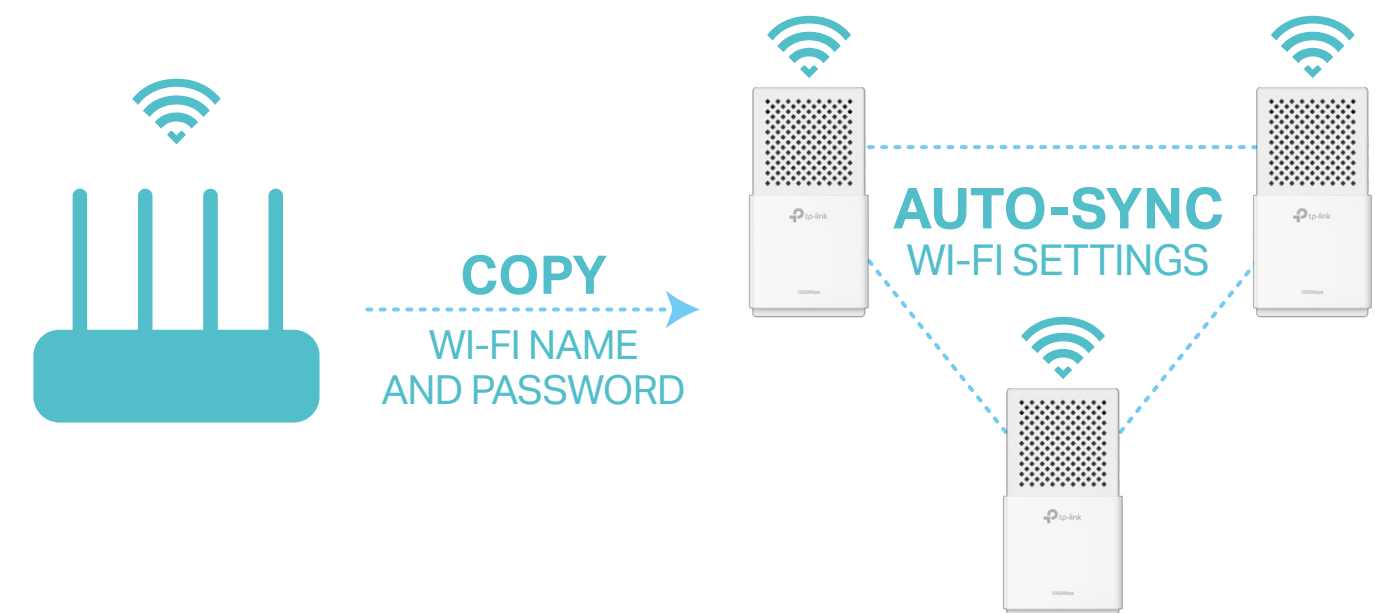

AV1000 Gigabit Powerline ac Wi-Fi Kit

AC750 Wi-Fi to Power Up
Your Network

TL-WPA7510 KIT

HomePlug AV2
1000Mbps

300Mbps + 433Mbps
Dual Band Wi-Fi

Wi-Fi
Auto-Sync

Highlights

HomePlug AV2 Standard Compliant

HomePlug AV2 provides users with stable, high-speed data transfer rates of up to 1000Mbps on a line length of up to 300 meters.

Wi-Fi Auto-Sync for A Unified, Powerful Network

Powerline extenders simply copy your router's Wi-Fi settings and apply any changes across the secure powerline network with Wi-Fi Clone and Wi-Fi Move.

The Gigabit Ethernet port provides reliable high-speed wired connections for game consoles, smart TVs, and NAS.

Features

Speed

- **Wireless AC Standard** – AC750 dual band Wi-Fi (433Mbps on 5GHz & 300Mbps on 2.4GHz) allows streaming, gaming, emailing, browsing and posting on your wireless devices, throughout your home
- **HomePlug AV2** – Provides up to 1000Mbps high-speed data transmission over a home's existing electrical wiring
- **Gigabit Ethernet Ports** – Provide reliable high-speed wired connections for game consoles, smart TVs, and NAS
- **Speed Optimization** – Supports IGMP managed multicast IP transmission, optimizing IPTV streaming