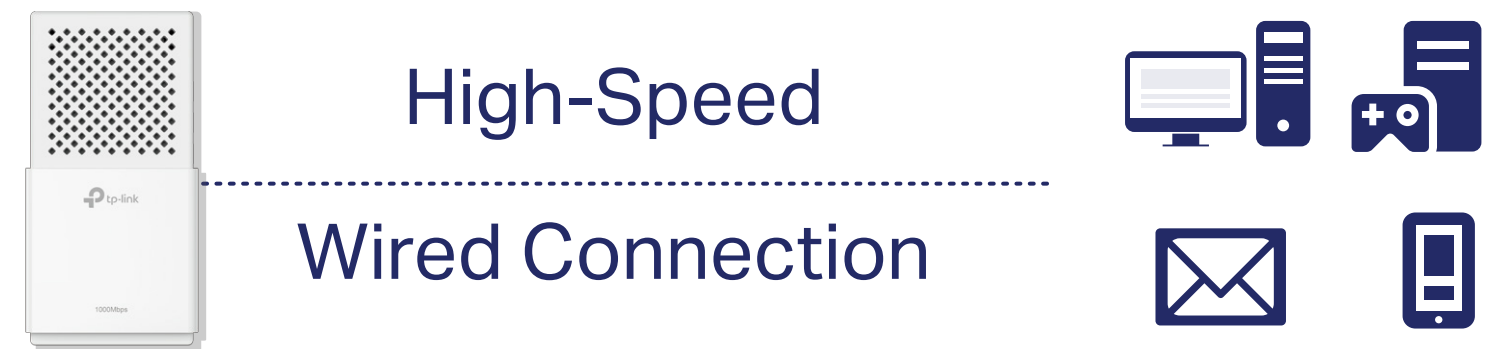

HomePlug AV2 provides users with stable, high-speed data transfer rates of up to 1000Mbps on a line length of up to 300 meters.

Wi-Fi Auto-Sync for A Unified, Powerful Network

Powerline extenders simply copy your router's Wi-Fi settings and apply any changes across the secure powerline network with Wi-Fi Clone and Wi-Fi Move.

Highlights

Fast Dual Band Wi-Fi for Every Need in Every Room

300Mbps (2.4GHz) is ideal for browsing the web and video chatting, while 433Mbps (5GHz) is perfect for HD streaming and lag-free gaming.

Gigabit Ethernet for Fast Connections

The Gigabit Ethernet port provides reliable high-speed wired connections for game consoles, smart TVs, and NAS.

Features

Speed

- **Wireless AC Standard** – AC750 dual band Wi-Fi (433Mbps on 5GHz & 300Mbps on 2.4GHz) allows streaming, gaming, emailing, browsing and posting on your wireless devices, throughout your home
- **HomePlug AV2** – Provides up to 1000Mbps high-speed data transmission over a home's existing electrical wiring
- **Gigabit Ethernet Ports** – Provide reliable high-speed wired connections for game consoles, smart TVs, and NAS
- **Speed Optimization** – Supports IGMP managed multicast IP transmission, optimizing IPTV streaming