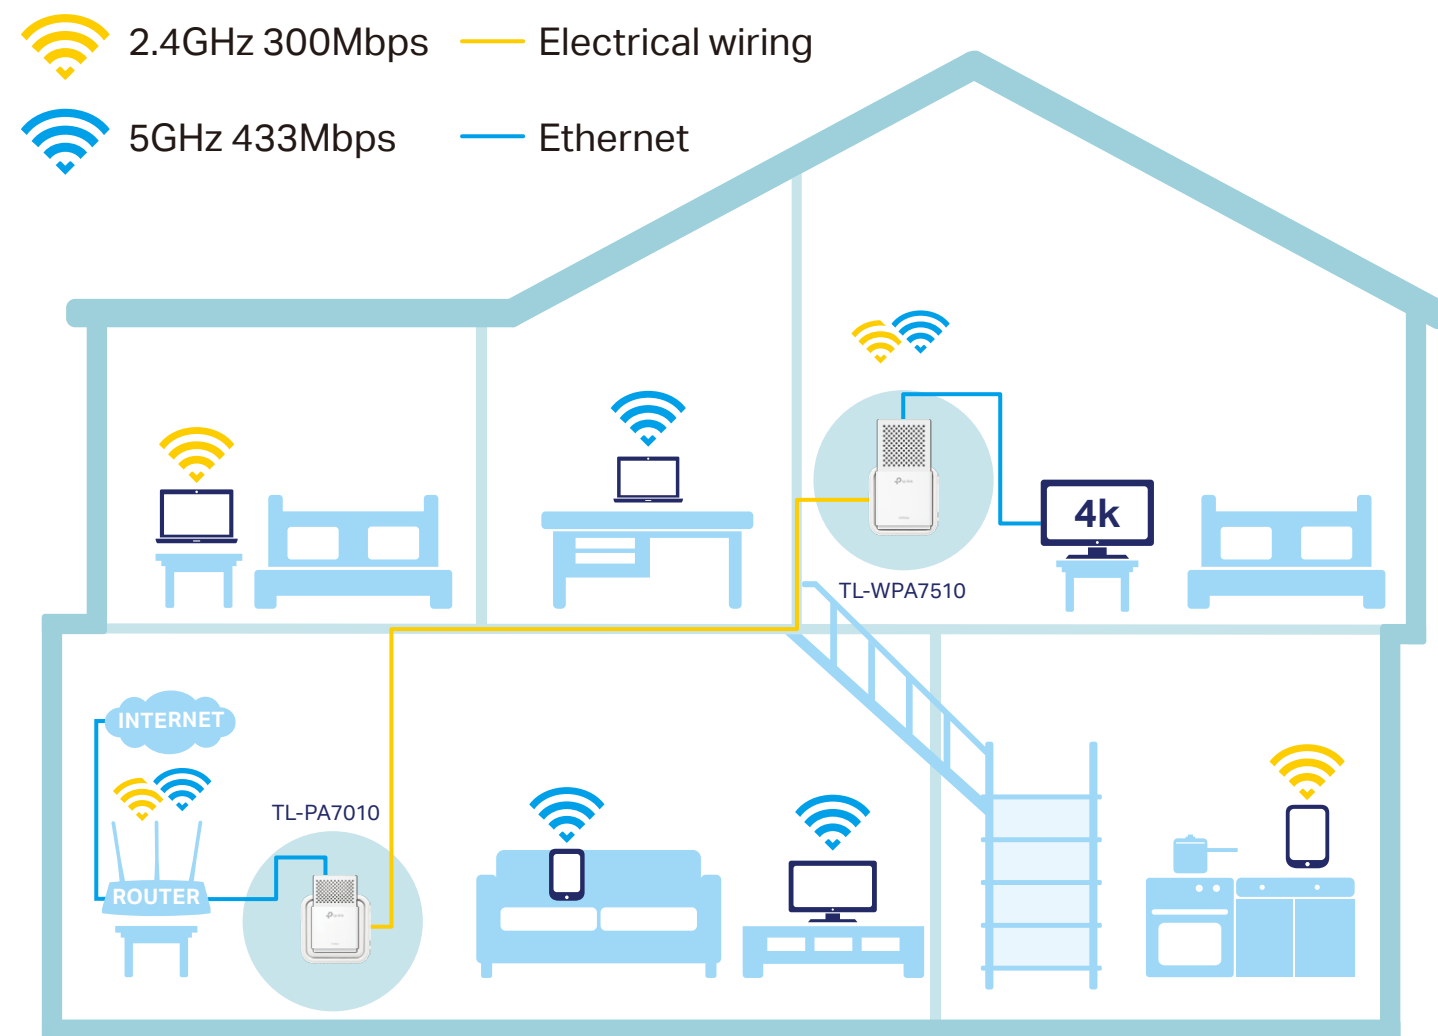

AV1000 Gigabit Powerline ac Wi-Fi Kit

AC750 Wi-Fi to Power Up
Your Network

TL-WPA7510 KIT

HomePlug AV2
1000Mbps

300Mbps + 433Mbps
Dual Band Wi-Fi

Wi-Fi
Auto-Sync

Highlights

HomePlug AV2 Standard Compliant

HomePlug AV2 provides users with stable, high-speed data transfer rates of up to 1000Mbps on a line length of up to 300 meters.

Wi-Fi Auto-Sync for A Unified, Powerful Network

Powerline extenders simply copy your router's Wi-Fi settings and apply any changes across the secure powerline network with Wi-Fi Clone and Wi-Fi Move.

Highlights

Fast Dual Band Wi-Fi for Every Need in Every Room

300Mbps (2.4GHz) is ideal for browsing the web and video chatting, while 433Mbps (5GHz) is perfect for HD streaming and lag-free gaming.

Gigabit Ethernet for Fast Connections

The Gigabit Ethernet port provides reliable high-speed wired connections for game consoles, smart TVs, and NAS.

Features

Speed

- **Wireless AC Standard** – AC750 dual band Wi-Fi (433Mbps on 5GHz & 300Mbps on 2.4GHz) allows streaming, gaming, emailing, browsing and posting on your wireless devices, throughout your home
- **HomePlug AV2** – Provides up to 1000Mbps high-speed data transmission over a home's existing electrical wiring
- **Gigabit Ethernet Ports** – Provide reliable high-speed wired connections for game consoles, smart TVs, and NAS
- **Speed Optimization** – Supports IGMP managed multicast IP transmission, optimizing IPTV streaming