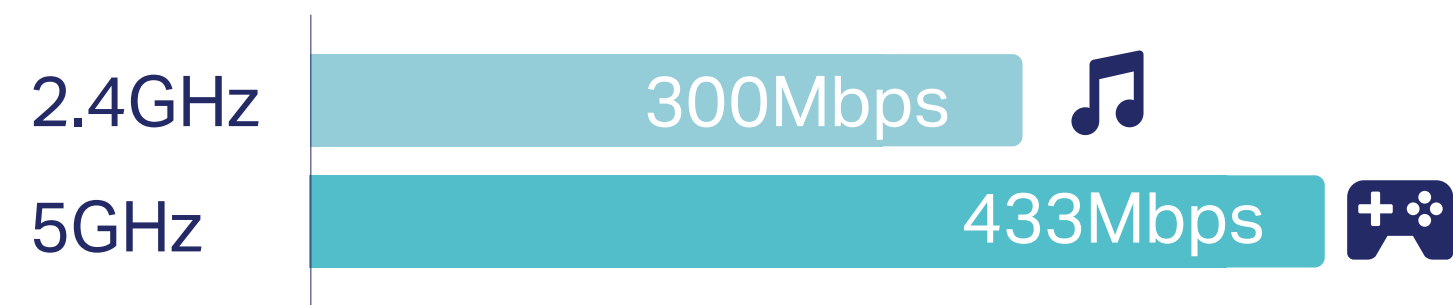

HomePlug AV2 provides users with stable, high-speed data transfer rates of up to 1000Mbps on a line length of up to 300 meters.

Wi-Fi Auto-Sync for A Unified, Powerful Network

Powerline extenders simply copy your router's Wi-Fi settings and apply any changes across the secure powerline network with Wi-Fi Clone and Wi-Fi Move.

Highlights

Fast Dual Band Wi-Fi for Every Need in Every Room

300Mbps (2.4GHz) is ideal for browsing the web and video chatting, while 433Mbps (5GHz) is perfect for HD streaming and lag-free gaming.

Gigabit Ethernet for Fast Connections

The Gigabit Ethernet port provides reliable high-speed wired connections for game consoles, smart TVs, and NAS.

Features

Speed

- **Wireless AC Standard** – AC750 dual band Wi-Fi (433Mbps on 5GHz & 300Mbps on 2.4GHz) allows streaming, gaming, emailing, browsing and posting on your wireless devices, throughout your home
- **HomePlug AV2** – Provides up to 1000Mbps high-speed data transmission over a home's existing electrical wiring
- **Gigabit Ethernet Ports** – Provide reliable high-speed wired connections for game consoles, smart TVs, and NAS
- **Speed Optimization** – Supports IGMP managed multicast IP transmission, optimizing IPTV streaming