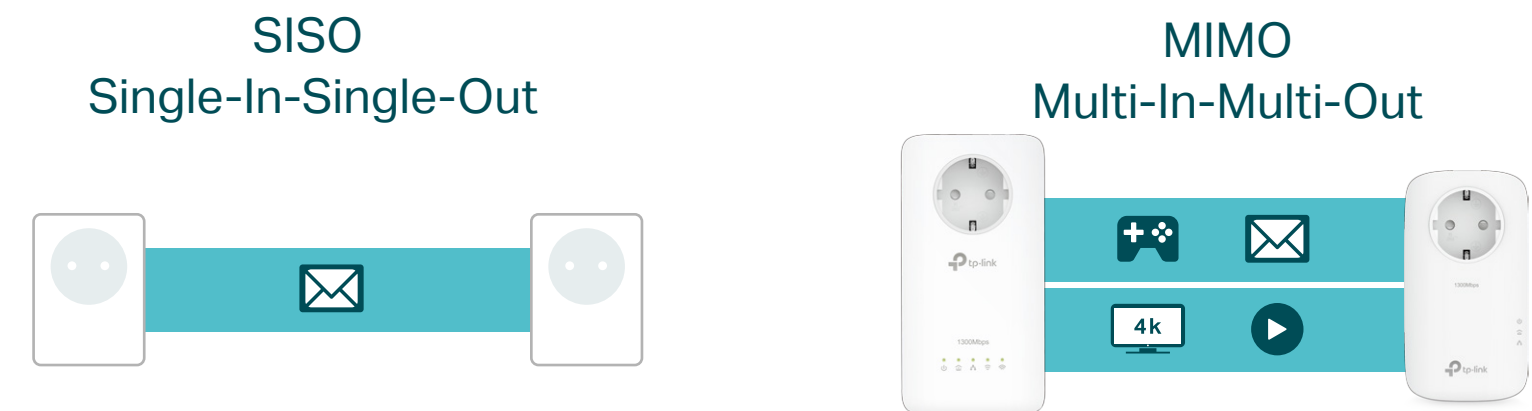

AV1300 Gigabit Passthrough Powerline ac Wi-Fi Kit

AC1350 Wi-Fi for the
Whole Home

TL-WPA8630P KIT

HomePlug AV2
1300Mbps

2x2 MIMO
Technology

Wi-Fi Auto-Sync

Highlights

Fast Dual Band Wi-Fi for Every Need in Every Room

Highlights

Wi-Fi Auto-Sync for Unified Wi-Fi Network

Simply set up a Wi-Fi network and apply any changes across all powerline adapters with Wi-Fi Clone and Wi-Fi Move.

HomePlug AV2 Standard Compliant

HomePlug AV2 provides users with stable, high-speed data transfer rates of up to 1300Mbps on a line length of up to 300 meters.

Features

Speed

- HomePlug AV2 – Provides up to 1300Mbps high speed data transmission over a home's existing electrical wiring
- Wireless AC Standard – Dual-band Wi-Fi speeds of 450Mbps on the 2.4GHz band and 867Mbps on the 5GHz band
- Multiple Gigabit Ports – Three gigabit ethernet ports for game consoles, smart TVs, or media receivers