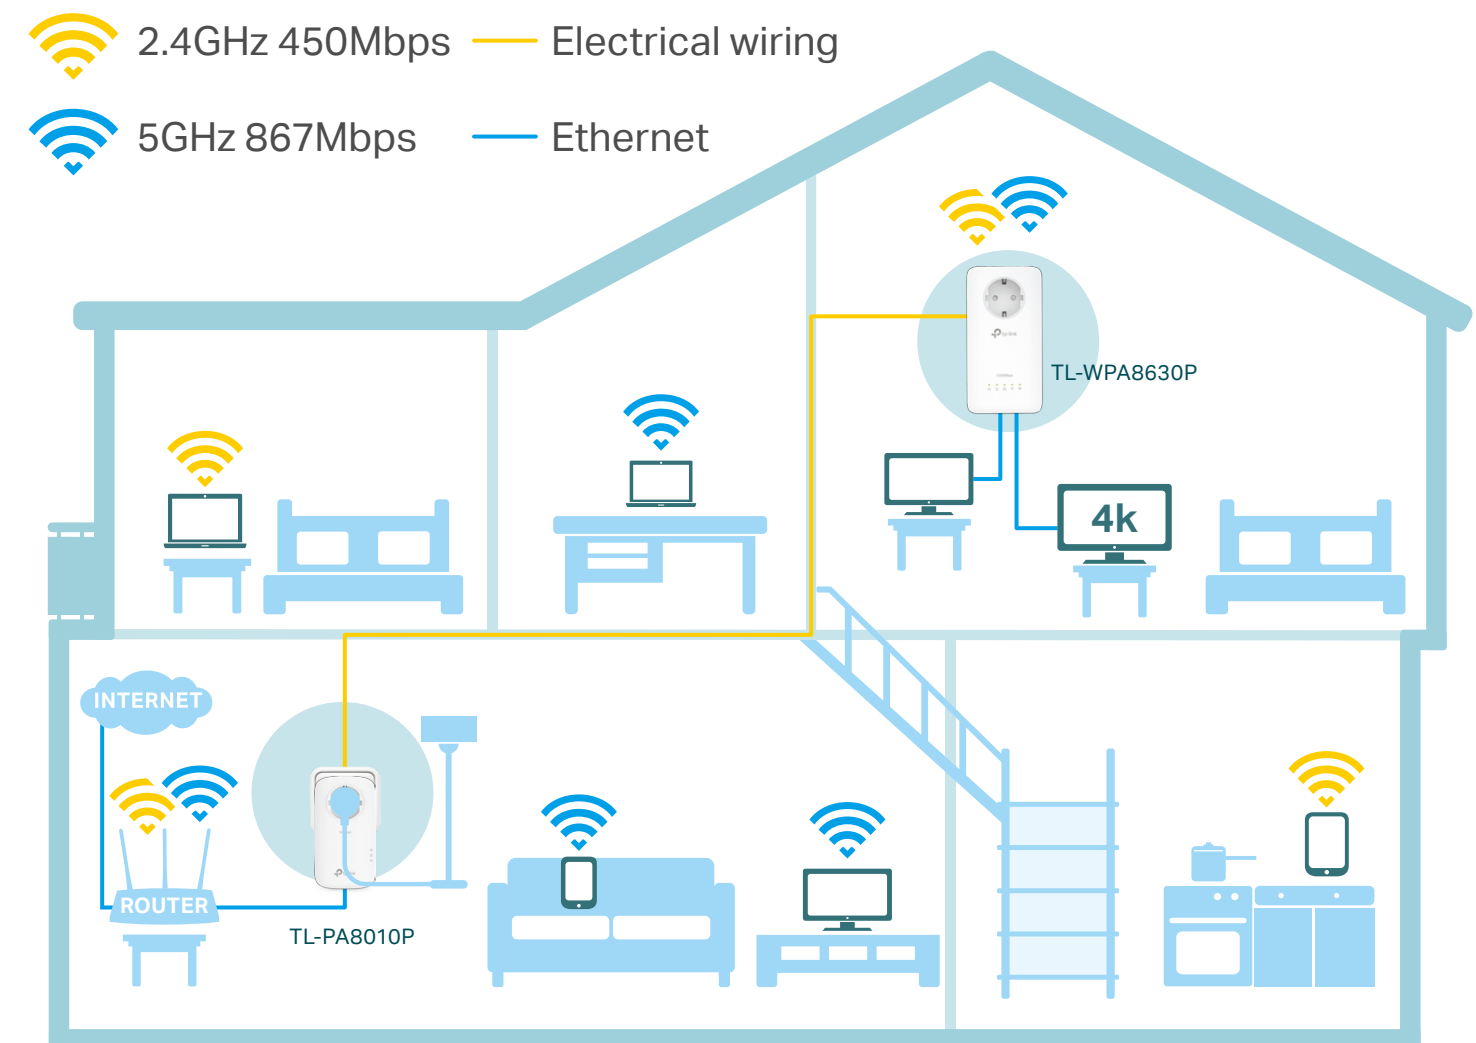

Highlights

Wi-Fi Auto-Sync for Unified Wi-Fi Network

Simply set up a Wi-Fi network and apply any changes across all powerline adapters with Wi-Fi Clone and Wi-Fi Move.

HomePlug AV2 Standard Compliant

HomePlug AV2 provides users with stable, high-speed data transfer rates of up to 1300Mbps on a line length of up to 300 meters.

Features

Speed

- HomePlug AV2 – Provides up to 1300Mbps high speed data transmission over a home's existing electrical wiring
- Wireless AC Standard – Dual-band Wi-Fi speeds of 450Mbps on the 2.4GHz band and 867Mbps on the 5GHz band
- Multiple Gigabit Ports – Three gigabit ethernet ports for game consoles, smart TVs, or media receivers

Wi-Fi Range

- Expansive Coverage – Utilizes any household power circuit to deliver data over distances of up to 300 meters

Security

- Pair Button – Provides a connection with 128-bit AES encryption, at the touch of "Pair" button
- Parental Controls – Manage when and how connected devices can access the internet