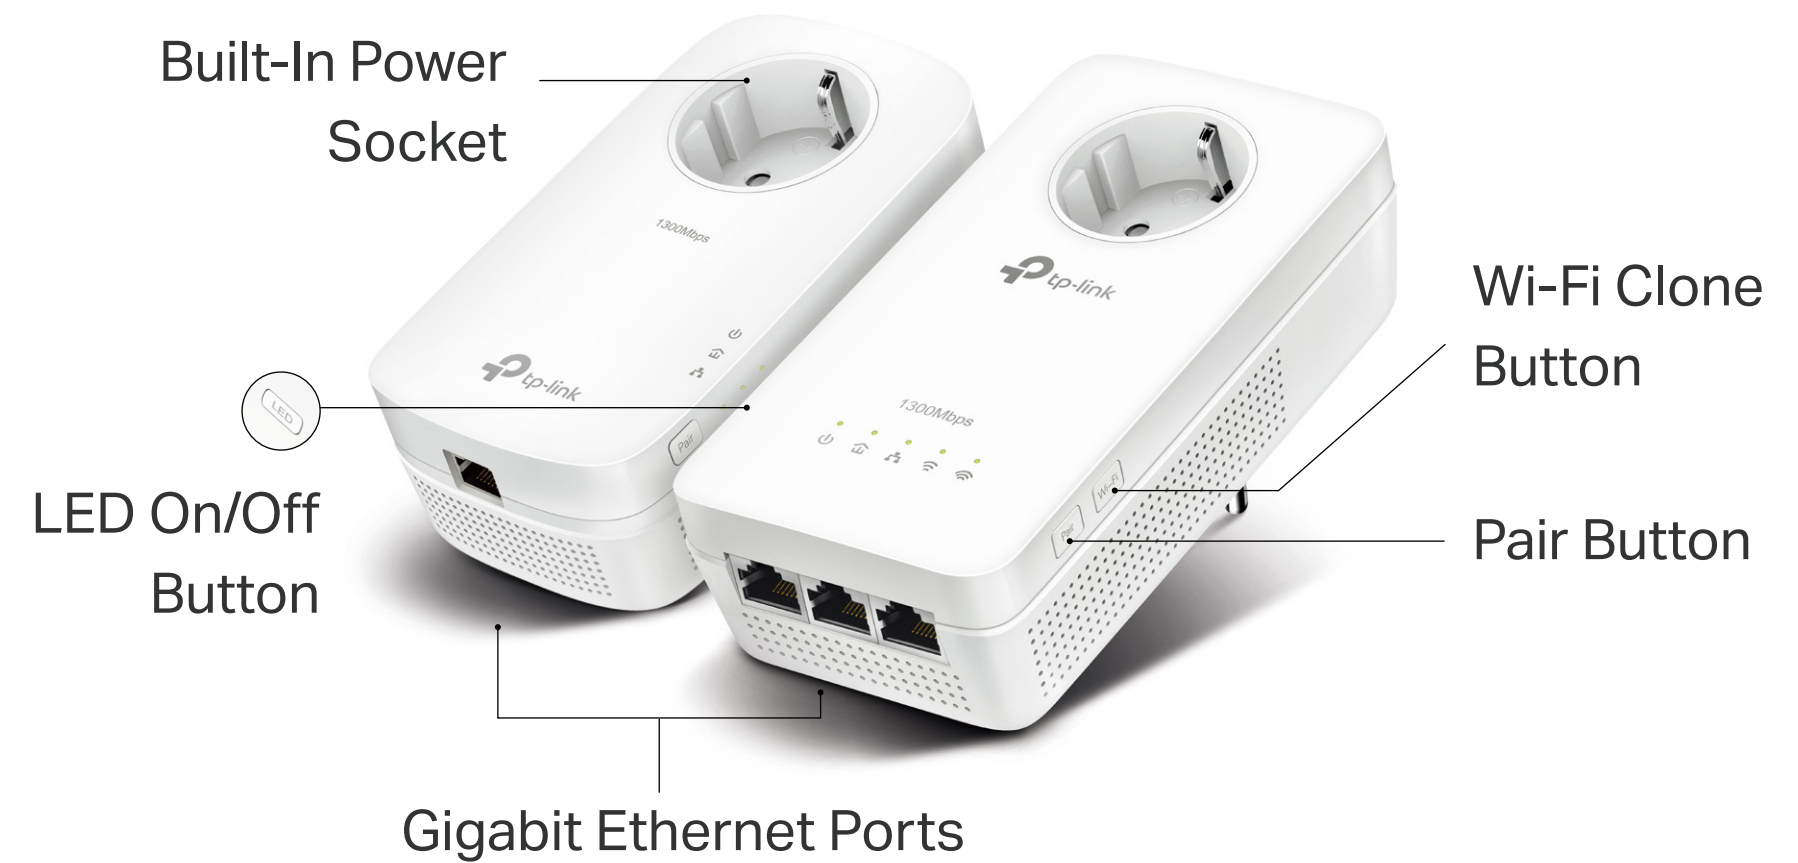

Features

Speed

- HomePlug AV2 – Provides up to 1300Mbps high speed data transmission over a home's existing electrical wiring
- Wireless AC Standard – Dual-band Wi-Fi speeds of 450Mbps on the 2.4GHz band and 867Mbps on the 5GHz band
- Multiple Gigabit Ports – Three gigabit ethernet ports for game consoles, smart TVs, or media receivers

Wi-Fi Range

- Expansive Coverage – Utilizes any household power circuit to deliver data over distances of up to 300 meters

Security

- Pair Button – Provides a connection with 128-bit AES encryption, at the touch of "Pair" button
- Parental Controls – Manage when and how connected devices can access the internet

Specifications

Hardware

- Transmission Speeds:
Powerline: up to 1300 Mbps
Ethernet: 10/100/1000 Mbps
- Standards and Protocols:
HomePlug AV2, IEEE 1901, IEEE 802.3, IEEE 802.3u, IEEE 802.11b/g/n (2.4GHz), IEEE 802.11a/n/ac (5GHz)
- Interface: 3 Gigabit Ethernet Ports
- Plug Type: EU
- Button: Pair, LED On/Off, Wi-Fi/Wi-Fi Clone, Reset
- LED Indicator: Power, Powerline, Ethernet, Wi-Fi (2.4GHz), Wi-Fi (5GHz)
- Dimensions (W x D x H):
TL-WPA8630P: 30 × 1.7 × 6.0 in. (75 × 42 × 152 mm)
TL-PA8010P: 2.8 × 1.7 × 5.2 in. (72 × 42 × 131 mm)
- IGMP: IGMP v1/v2/v3
- Power Consumption:
Maximum: 13.7W
Typical: 11W
Standby: 7W
- Range: Up to 300 meters/1000 feet over existing electrical wiring
- Compatibility: Compatible with all HomePlug AV & HomePlug AV2 standard powerline adapters