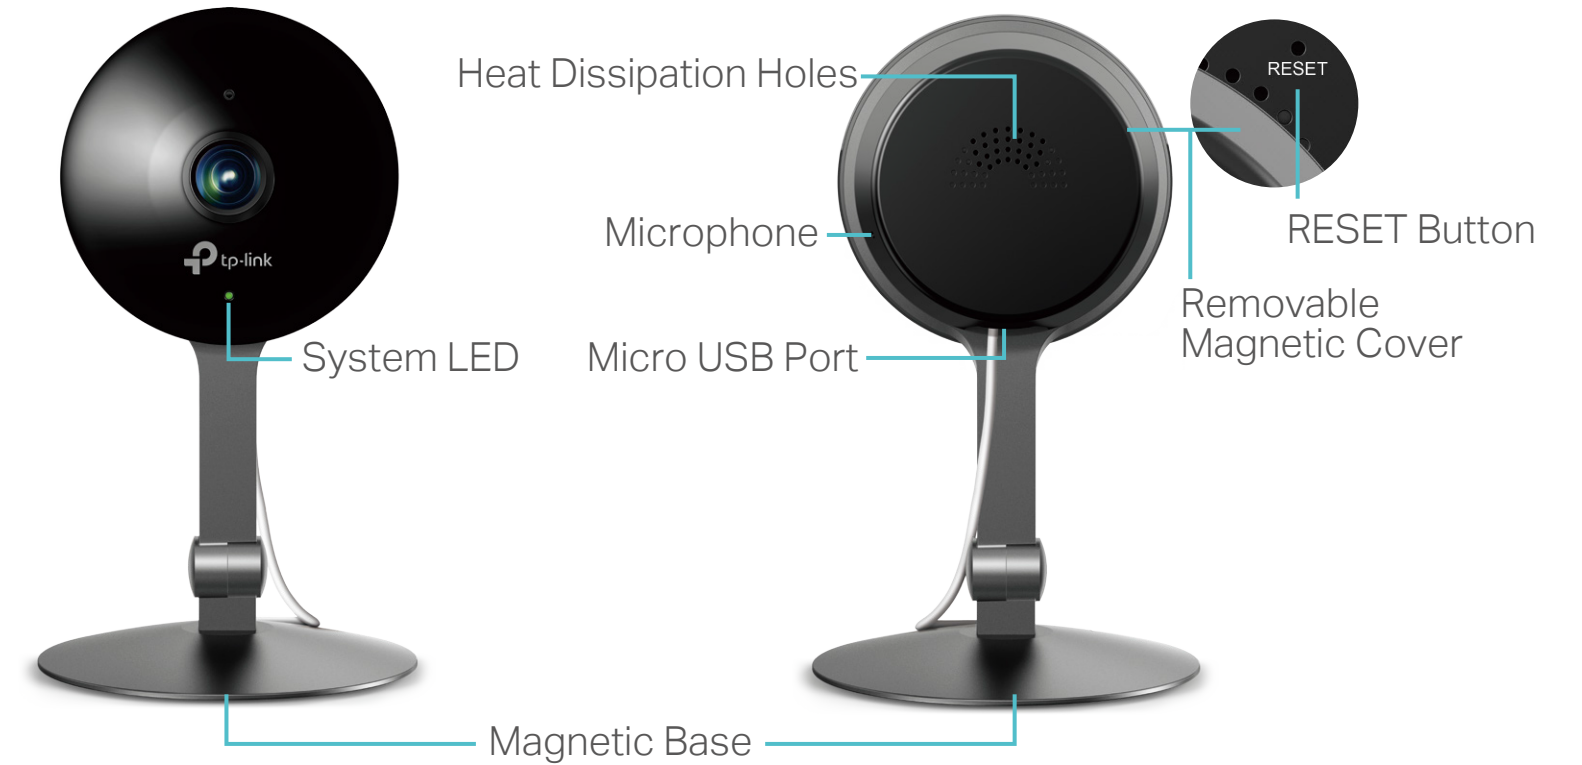

Specifications

Camera

Image Sensor: 1/2.7"(Φ6.6)

Resolution: 1920 x1080

Lens: F/NO: 2.0; Focal Length: 3.21mm

Viewing Angle: FOV = 130°

Audio

Audio Communication: 2-way audio

Audio Input & Output:

Built-in microphone and speaker

Video

Video Compression: H.264

Frame Rate: Up to 30fps

Video Streaming: 1080p

Network

Wireless Rate:

11Mbps(802.11b)

54Mbps(802.11g)

150Mbps(802.11n)

433Mbps(802.11ac)

Frequency: 2.4GHz, 5GHz

Wireless Security: WEP, WPA/WPA2-PSK

Security: 128 bit AES encryption with SSL/TLS

Hardware

Ports & Connections: Micro USB port

Button: RESET button

Indicator LED: System LED

Adapter Input: 100-120VAC, 50/60Hz, 0.2A

Adapter Output: 5.0VDC, 1.0A

Dimensions (W x D x H):

3.1 x 3.1 x 5.4 in. (79 x 79 x 137mm)

Activity Notifications

Input Trigger:

Motion detection, audio detection

Output Notification:

Push notification

System

Regulatory Certification: FCC, IC, CE, RCM, RoHS

System Requirements: iOS 10+, Android 5+

Environment

Operating Temperature:

0°C~40°C (32°F~104°F)

Storage Temperature:

-20°C~70°C (-4°F~158°F)

Operating Humidity:

10%~90%RH non-condensing

Storage Humidity:

5%~90%RH non-condensing

Package Contents

Kasa Cam

Camera stand with magnetic base

Mounting screws

Power adapter

USB cable

Quick Start Guide