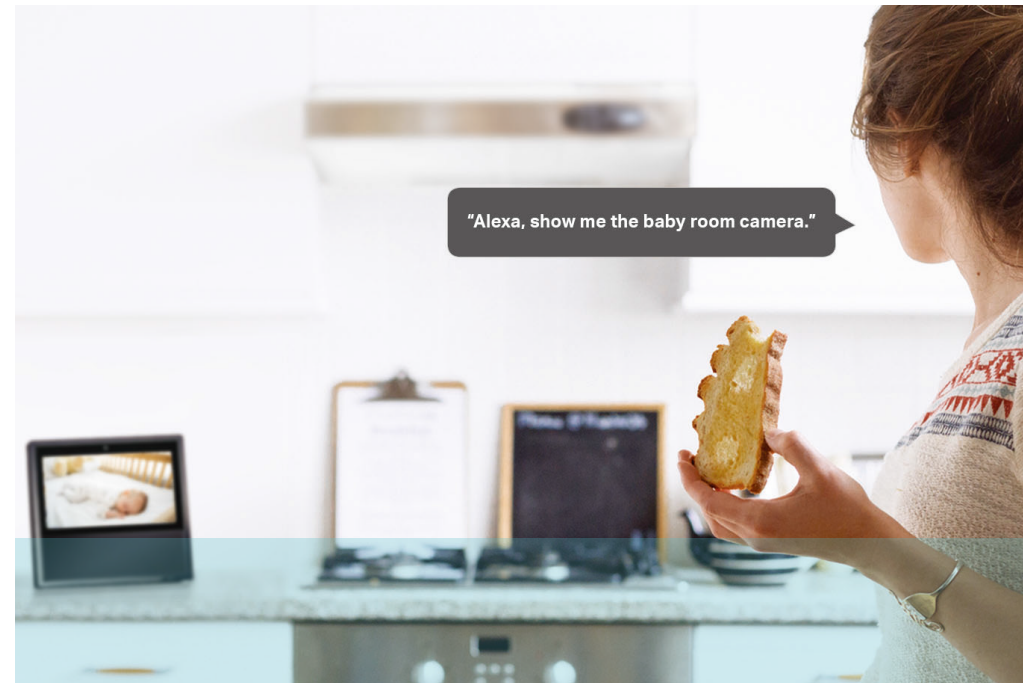

Kasa Cam

Made for Security.
Ready for Life.

1080p Smart Home Security Camera

Protect your home and keep watch over those you care about most. Kasa Cam is designed to deliver clear 1080p video the moment you start streaming, keeping you connected to your home anywhere you go.

Features

Feel Like You're There

Not all 1080p cameras are the same. Kasa Cam is fine-tuned to deliver rich colors, balanced lighting and sharp video quality, even while live-streaming footage. Plus, it uses night vision to make sure you can monitor your home around the clock.

Personalize Security Camera

Kasa Cam makes it easy to keep an eye on your family with instant notifications and motion and audio detection. You can customize your Kasa experience with activity zones to only send alerts that matter the most to you.

Control with Your Voice

Kasa Cam pairs with Echo Show, so you can use your voice to control it even when your hands are full.

Protect Every Pixel

We know your privacy is important to you, which is why every bit of your video is protected with industry-standard 128 bit AES encryption with SSL/TLS.