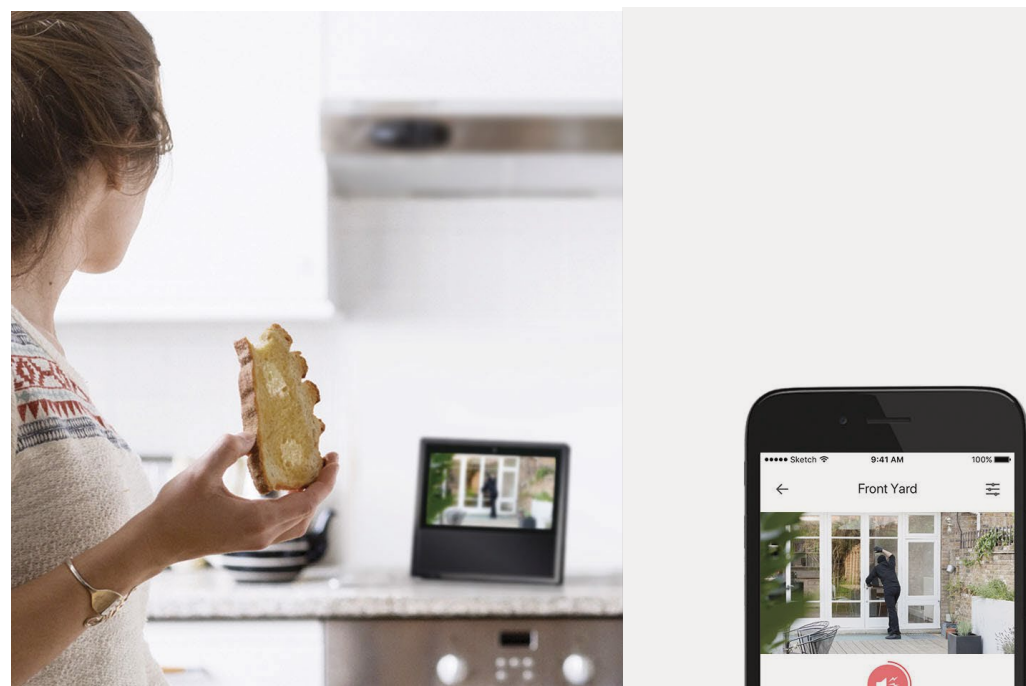

# Kasa Cam Outdoor

Secure Your Home

Crystal  
Clear Video

Weatherproof

Activity  
Zones

Night  
Vision

Built-in  
Siren

## Premium Outdoor Security Camera

The Kasa Cam Outdoor is a full-featured weatherproof security camera that you can access from anywhere. Day or night, rain or shine, Kasa Cam protects what you love most.

## Built-in Siren and 2-way Audio

Use crisp 2-way audio to communicate with the delivery person at your front door or use the siren to scare away intruders. Protect your outdoors wherever you are.

## Easy DIY Install

The magnetic camera mount and mounting wall plate make for a quick DIY install. Get the best angle and video with the Kasa Smart app.

Note: Weatherproof outlet needed for outdoor use.