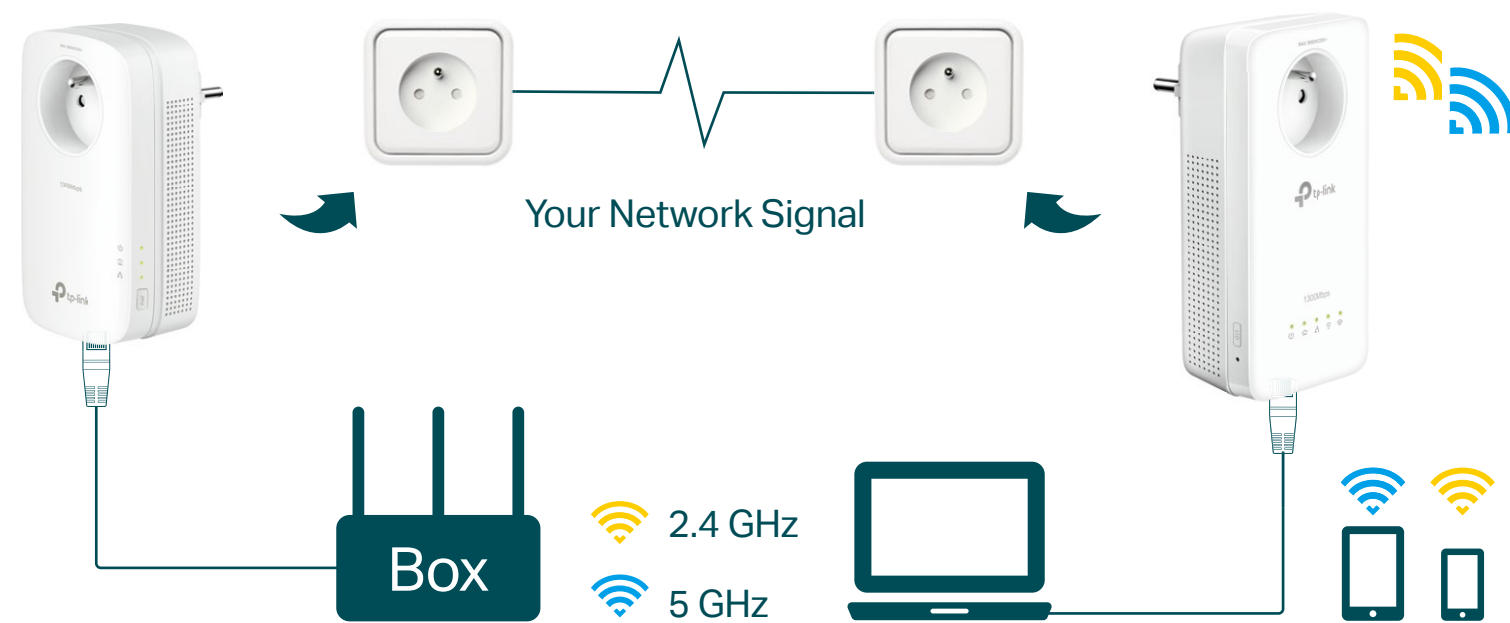

AV1300 Gigabit Passthrough Powerline ac Wi-Fi Kit

Extend AC1200 Wi-Fi and Gigabit
Network to Every Room

TL-WPA8635P KIT

Highlights

Three Gigabit Ethernet Ports

Provide warp speed wired connections for 4K video and IPTV streaming, lag-free gaming, and more.

AV1300 Powerline with 2x2 MIMO†

Establish multiple simultaneous connections to improve data transfer rates, stability, and coverage.

Highlights

Plug and Play

Powerline adapters and extenders must be deployed in a set of two or more and be connected to the same electrical circuit.

One-Touch Wi-Fi Configuration

Copy wireless settings from a router to the extender using the same SSID and password with just a tap.

Features

Speed

- HomePlug AV2 – Provides up to 1300 Mbps high speed data transmission over a home's existing electrical wiring
- Wireless AC Standard – Dual-band Wi-Fi speeds of 300 Mbps on the 2.4 GHz band and 867 Mbps on the 5 GHz band
- Multiple Gigabit Ports – Three gigabit Ethernet ports for game consoles, smart TVs, or media receivers

Wi-Fi Range

- Expansive Coverage – Utilizes any household power circuit to deliver data over distances of up to 300 meters

Security

- Pair Button – Provides a connection with 128-bit AES encryption, at the touch of "Pair" button
- Parental Controls – Manage when and how connected devices can access the internet