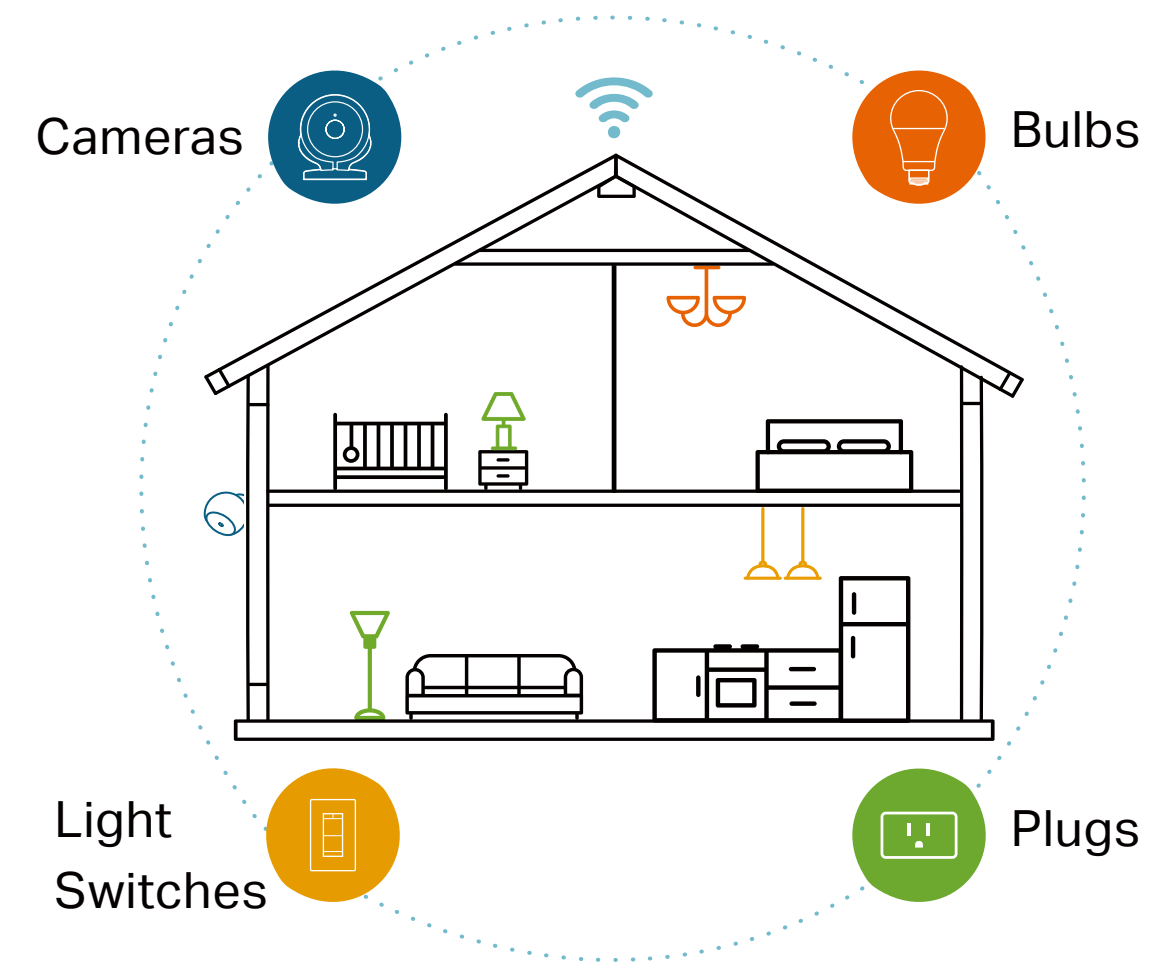

## Energy Monitoring

Track the real-time energy consumption using the Kasa Smart app.

## Device Grouping

Use Grouping to combine your Kasa devices with other Kasa Smart devices for seamless control with one single tap on your smartphone.

## Your Home. One App.

With the Kasa Smart app, you can easily access and control smart plugs, cameras, light switches, bulbs and more. Checking in on your home is only a few taps away.

Learn more at [tp-link.com/smarthome](https://tp-link.com/smarthome)

## Ease of Use

- No Hub Required – Connect to your existing Wi-Fi router with no extra hub required
- Easy Setup – Download the Kasa Smart app and follow the setup instructions for your bulb
- Remote Control – Control your smart bulbs from anywhere with the free Kasa Smart app
- Scheduling – Set schedules to turn on/off the smart bulbs at any chosen time for your convenience
- Multi-scene – Save your light settings as different scenes to enjoy instant access to them
- Smart Actions – With Smart Actions, your Kasa devices can work together to create a smarter smart home