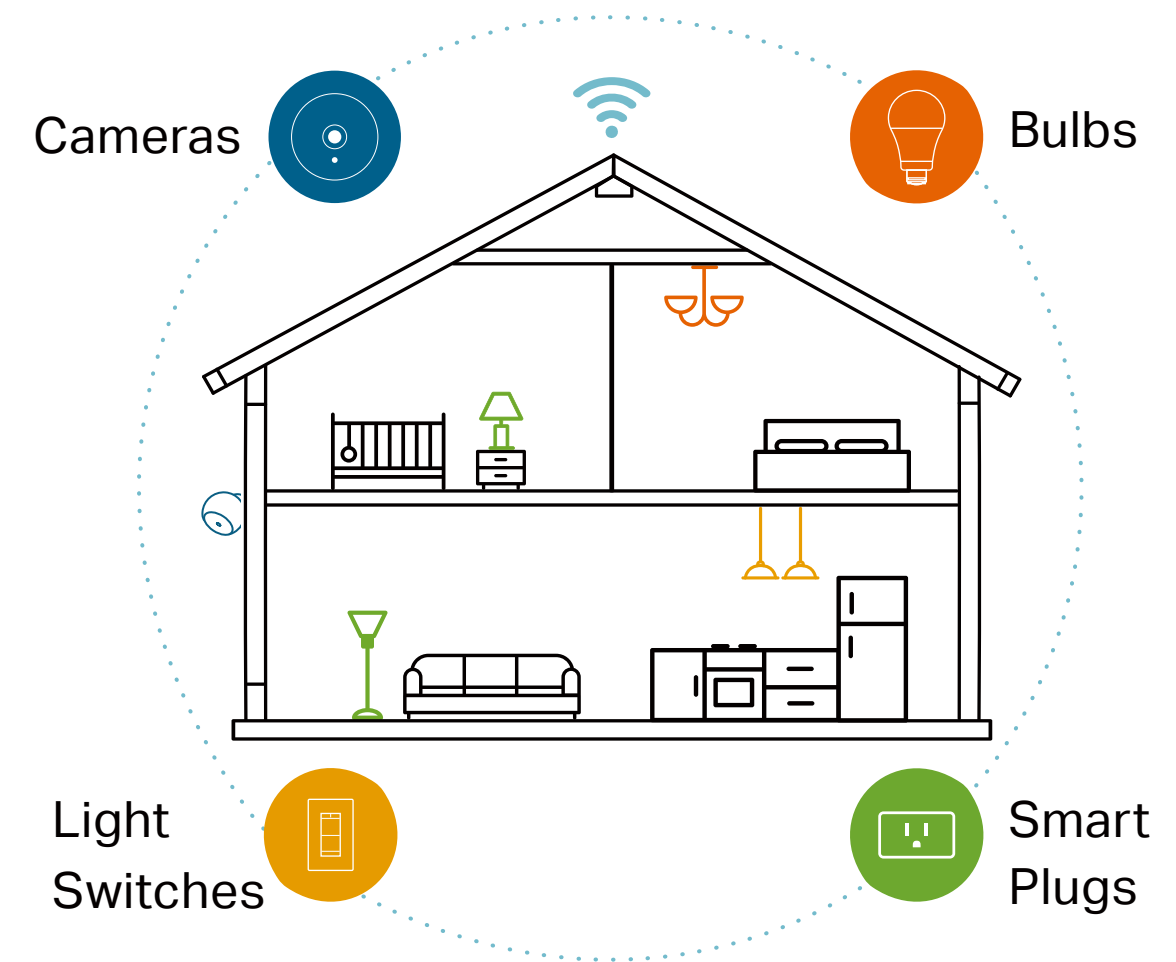

Kasa Cam

Smart Home Camera

KC120

Highlights

Made for Security. Ready for Life.

Keep an eye on your things with Kasa Cam. Set multiple activity zones and receive instant alerts when motion or audio is detected. Stream live video on your smartphone, Alexa or Google Assistant supported display.

Your Home. One App.

Turn your home into a true smart home with Kasa Smart. Automate your lights and appliances with smart plugs, bulbs and switches. Secure your home with Kasa cameras. Control it all from the Kasa Smart app.

Smart Actions

With Smart Actions, your Kasa devices can work together to create a smarter smart home.

Night Vision

Kasa camera can provide a visual distance of up to 30 feet even in the dark.

Wide Angle Field of View

130-degree wide angle lens lets you see more without the need for repositioning.

Secure Cloud Storage

Subscribe to a Kasa Care Plan* to store your video clips detected by motion or sound for added backup and extra beneficial functions.