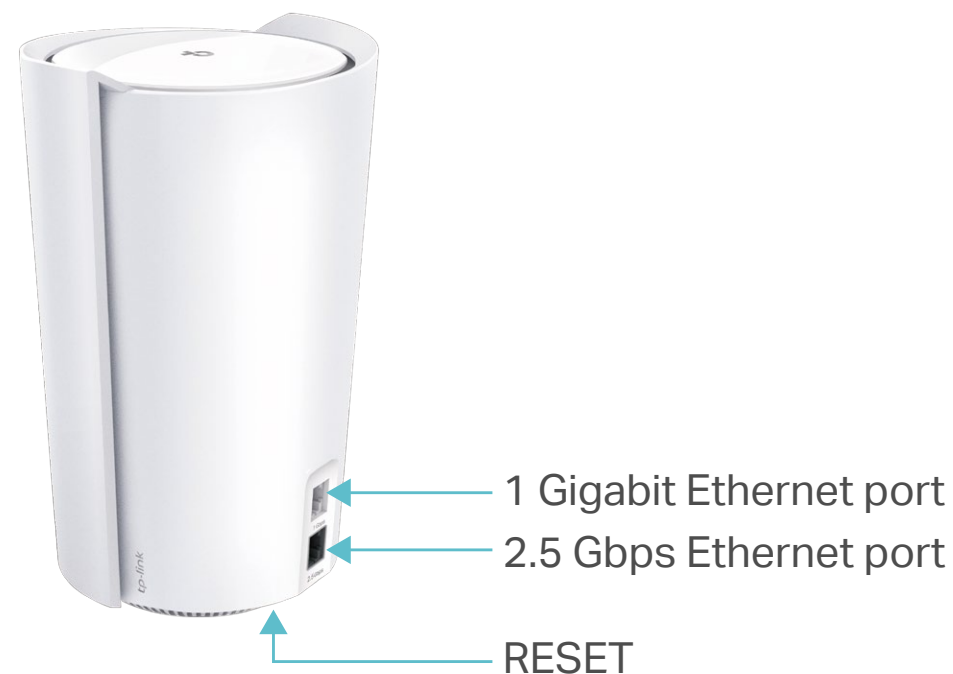

Work with All Deco Models

Form a Mesh network with your desired Deco models

All Deco models can work together. Just expand Mesh Wi-Fi coverage anytime by adding more Decos

Specifications

Hardware

- Ethernet Port: 1 × 2.5 Gbps port + 1 × gigabit port per Deco unit (WAN/LAN auto-sensing)
- Button: 1 RESET button on the underside
- Antenna: 4 high-gain antennas + 2 smart antennas
- Flash: 128MB Nand Flash
- SDRAM: 512MB DDR3
- Power Consumption (with power adapter): 30W max
- Dimensions (W × D × H): 5.1 × 4.8 × 8.3in (130 × 123 × 210 mm)
- Power Adapter Input: 100-240V~50/60Hz 0.8A
- Power Adapter Output: 12V = 2.5A