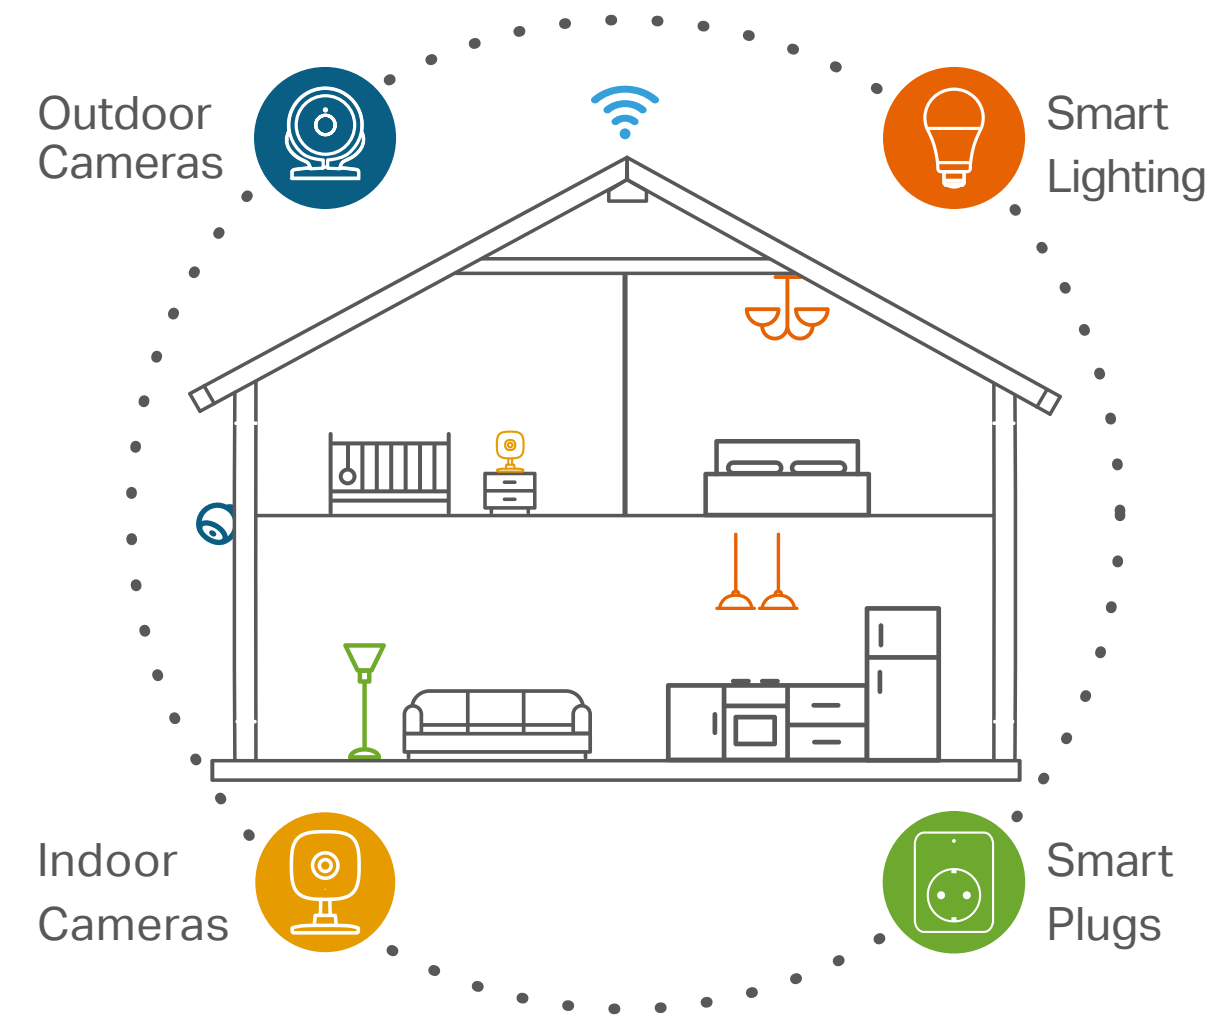

*The app screen depicted is for visual reference only.

*Alexa, Google Assistant, and SmartThings are not available in all languages and countries.

Multi-scene

Create multiple scenes like theater scene, party scene or sleeping scene with different settings for various occasions, and tap yours when you want the light your way.

Highlights

Schedules

Use your Kasa Smart app to schedule your light bulb to automatically switch on and off when you're home or away.

Your Home. One App.

Turn your home into a true smart home with Kasa Smart. Automate your lights and appliances with smart plugs and bulbs. Secure your home with Kasa cameras. Control it all from the Kasa Smart app.

Learn more at tp-link.com/smarthome

Features

Ease of Use

- No Hub Required – Connect to your home’s secure Wi-Fi network. No need for a hub or extra equipment
- Remote Control – Control your smart light bulb from anywhere with your smartphone using the free Kasa app
- Scheduling – Set schedules to turn on/off the smart bulbs at any chosen time for your convenience
- Multi-scene – Save your light settings as different scenes to enjoy instant access to them
- Smart Actions – With Smart Actions, your Kasa devices can work together to create a smarter smart home
- Grouping - Use Grouping to combine your Kasa devices with other Kasa Smart devices for seamless control with one single tap on your smartphone

Compatibility

- Works with Voice Assistants – Control smart bulbs using the leading voice assistants such as Amazon Alexa or Google Assistant
- Compatible with Android, iOS – The free Kasa app lets you run smart bulbs from any Android (5.0 and higher) or iOS (iOS 10 and higher) devices
- Works with SmartThings – Control and manage your Kasa devices with SmartThings