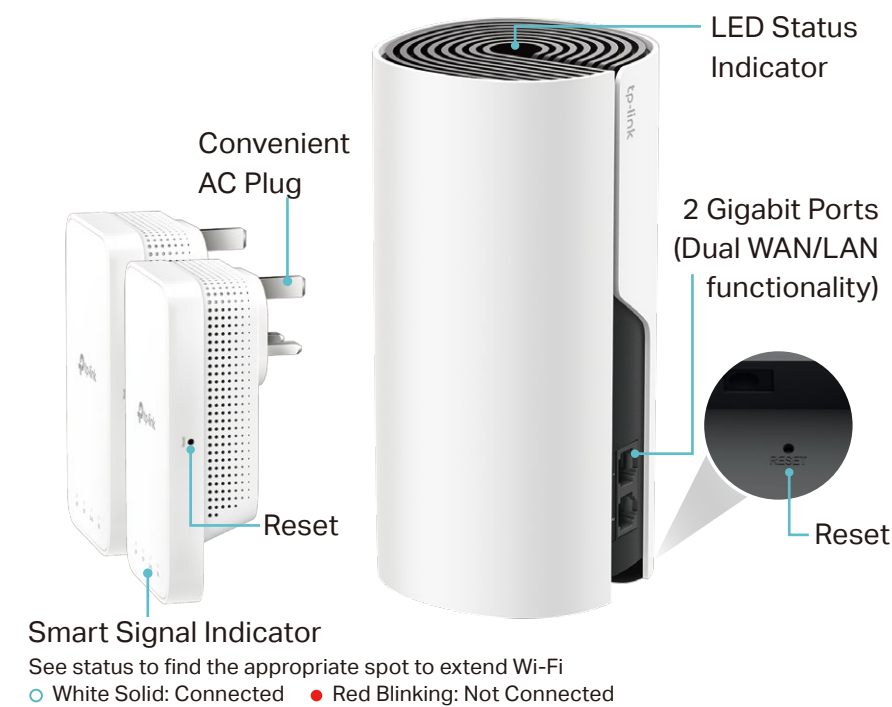

Specifications

Hardware

- Ports: Deco M4R: 2 WAN/LAN Gigabit Ethernet Ports*, 1 Power Port; Deco M3W: None
- Buttons: Deco M4R: 1 Reset button; Deco M3W: 1 Reset button
- Antenna Type: Deco M4R: 2 internal dual-band antennas
  Deco M3W: 2 internal dual-band antennas.
- Dimensions: Deco M4R: 7.5 × 3.6 × 3.6 in. (190 × 90.7 × 90.7 mm)
  Deco M3W (without plug): 4.9 × 2.7 × 1.4 in. (124 × 69 × 35 mm)
- Power Adapter Input: Deco M4R: 100-240V~ 50/60Hz 0.4A
  Deco M3W: 100-240V~ 50/60Hz 0.3A
- Power Adapter Output: Deco M4R: 12V $\equiv$ 1.2A; Deco M3W: N/A

Attention: This device may only be used indoors in all EU member states and EFTA countries.

Specifications are subject to change without notice. All the brands and product names are trademarks or registered trademarks of their respective holders.

*Maximum wireless signal rates are the physical rates derived from IEEE Standard 802.11 specifications. Actual wireless data throughput and wireless coverage, and quantity of connected devices are not guaranteed and will vary as a result of network conditions, client limitations, and environmental factors, including building materials, obstacles, volume and density of traffic, and client location.

†Clients need to support 802.11k/v/r and may require additional set up. Performance may vary depending on the client device.

‡Use of MU-MIMO requires clients to also support MU-MIMO.

*Only for the router

www.tp-link.com ©2020 TP-Link

Software

- Working Mode: Router, Access Point*
- WAN Type: Dynamic IP/Static IP/PPPoE/L2TP/PPTP
- DHCP: Server, Client
- Quality of Service: WMM
- Firewall Security: SPI Firewall
- Protocols: Supports IPv4 and IPv6
- Guest Network: Guest network x 1
- Features:
  Parental Controls, QoS (Quality of Service)*, Reporting, Assisted Setup, Address Reservation, Port Forwarding, TP-Link DDNS, VLAN, IPv6, LED Control, MU-MIMO*[‡]
- Management: Local Management, Remote Management

Wireless

- Wireless Standards:
  IEEE 802.11 ac/n/a 5 GHz[†], IEEE 802.11 b/g/n 2.4 GHz
- Frequency: 2.4 GHz and 5 GHz
- Mesh Protocol: 802.11k/v/r
- Signal Rate: 867 Mbps at 5 GHz, 300 Mbps at 2.4 GHz
- Transmit Power:
  FCC: <30 dBm, CE: <20 dBm (2.4 GHz), <23 dBm (5 GHz)
- Wireless Security: WPA-PSK/WPA2-PSK

Others

- Certification: CE, RoHS
- Smartphone/Tablet Requirements:
  iOS 9.0 or later
  Android 4.4 or later
- Package Contents:
  1 router Deco M4R
  2 wall-plug extenders Deco M3W
  1 RJ45 Ethernet cable
  1 power adapter
  1 quick installation guide
- Environment:
  Operating Temperature: 0°C~40°C (32°F~104°F)
  Storage Temperature: -40°C~60°C (-40°F~140°F)
  Operating Humidity: 10%~90% non-condensing
  Storage Humidity: 5%~90% non-condensing