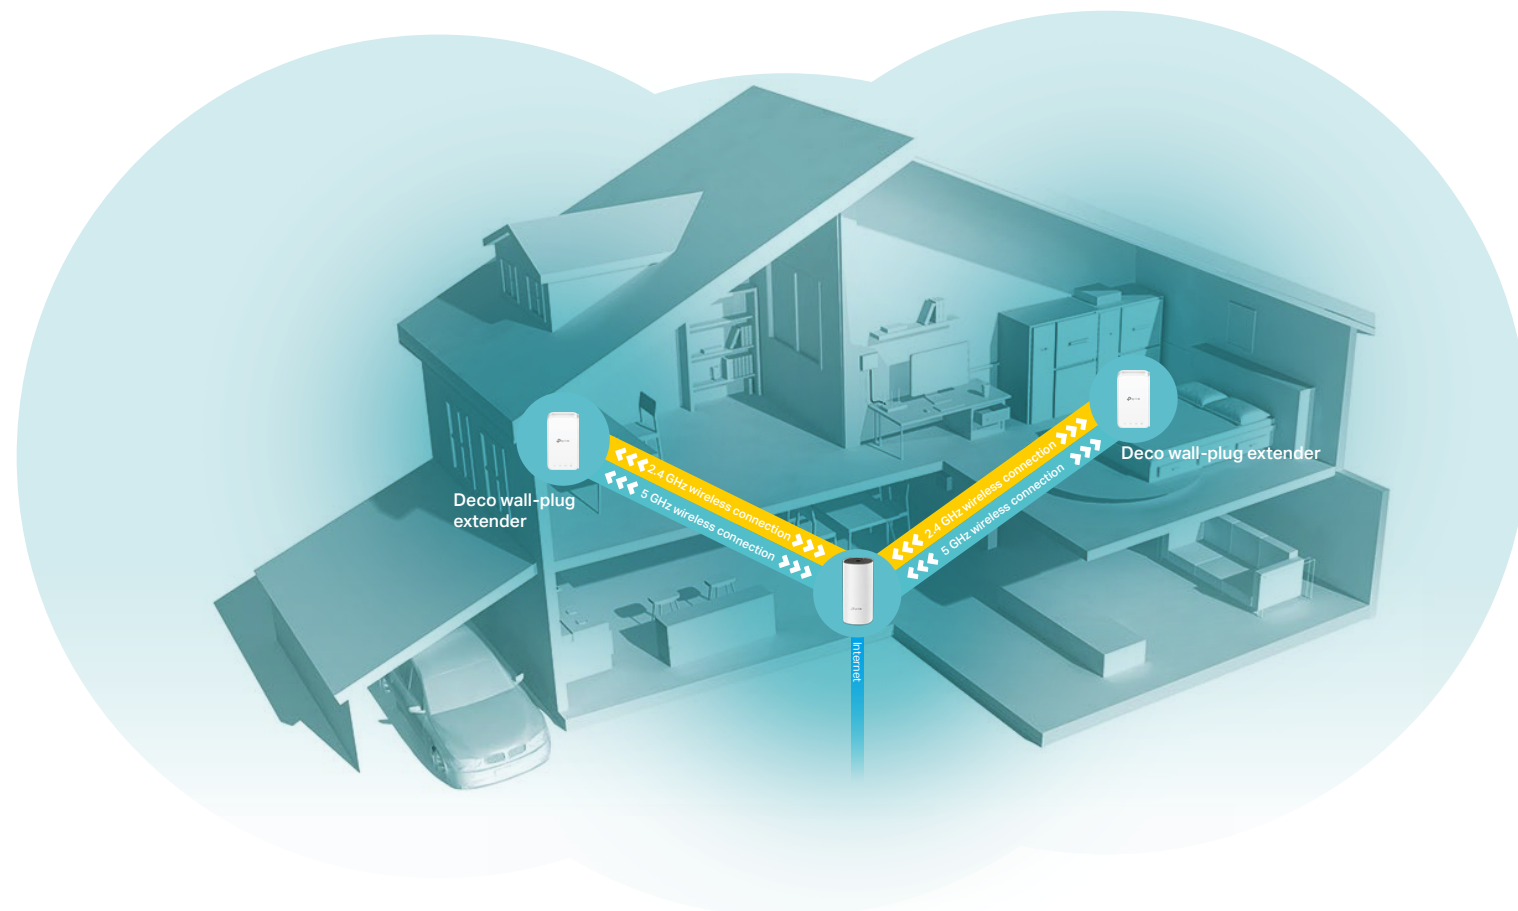

## Whole Home Mesh Wi-Fi System

Seamless Roaming<sup>†</sup> | Parental Controls | Adaptive Path Selection | Easy Setup

# AC1200 Whole Home Mesh Wi-Fi System

Compatible with  
**amazon alexa**

Deco M3

## Fast Mesh Wi-Fi for Your Whole Home

Deco is the simplest way to guarantee a strong Wi-Fi signal in every corner of your home. Enjoy fast and stable connections for an army of devices in homes up to 3,500 ft<sup>2</sup> / 320 m<sup>2</sup>†(1 Deco M4R + 2 Deco M3W). Setup is made easier with the Deco app walking you through every step.