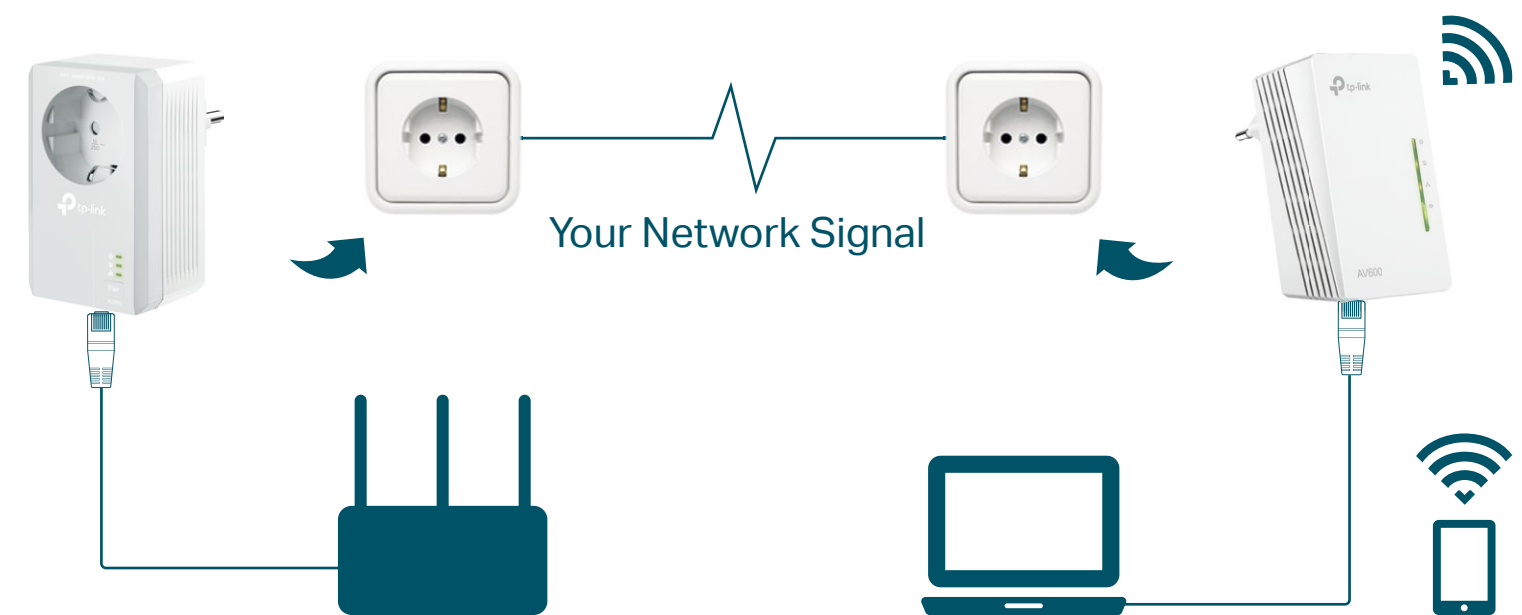

AV600 Powerline Wi-Fi Kit

Extend Wi-Fi to Every Room

TL-WPA4226 KIT

Extra Power Socket

Plug and Play

Highlights

Simple Setup with Wi-Fi Clone

Copy your wireless network name (SSID) and password from your router instantly by pressing the Wi-Fi Clone button.

Auto-Sync Wi-Fi Settings for Easy Management

Any changes made to the Wi-Fi settings of any unit will be automatically applied across the entire Powerline network.

Highlights

Get Reliable Gigabit Network from Any Outlet

AV600 Powerline Wi-Fi Kit brings internet to any area with a power outlet using your home's electrical wiring.[†]

- No need for new wires or drilling
- Network passes through walls and floors

Plug and Play

Powerline adapters and extenders must be deployed in a set of two or more, and be connected to the same electrical circuit.

Features

Speed

- **Ultra-fast Powerline Speed** – HomePlug AV2 standard compliant, high-speed data transfer rate of up to 600 Mbps, ideal for Ultra HD streaming and online gaming
- **Extend Wi-Fi to Every Room** – Extend 300Mbps wireless connections to previously hard-to-reach areas of your home and office
- **Speed Optimization** – Supports IGMP managed multicast IP transmission, optimizing IPTV streaming