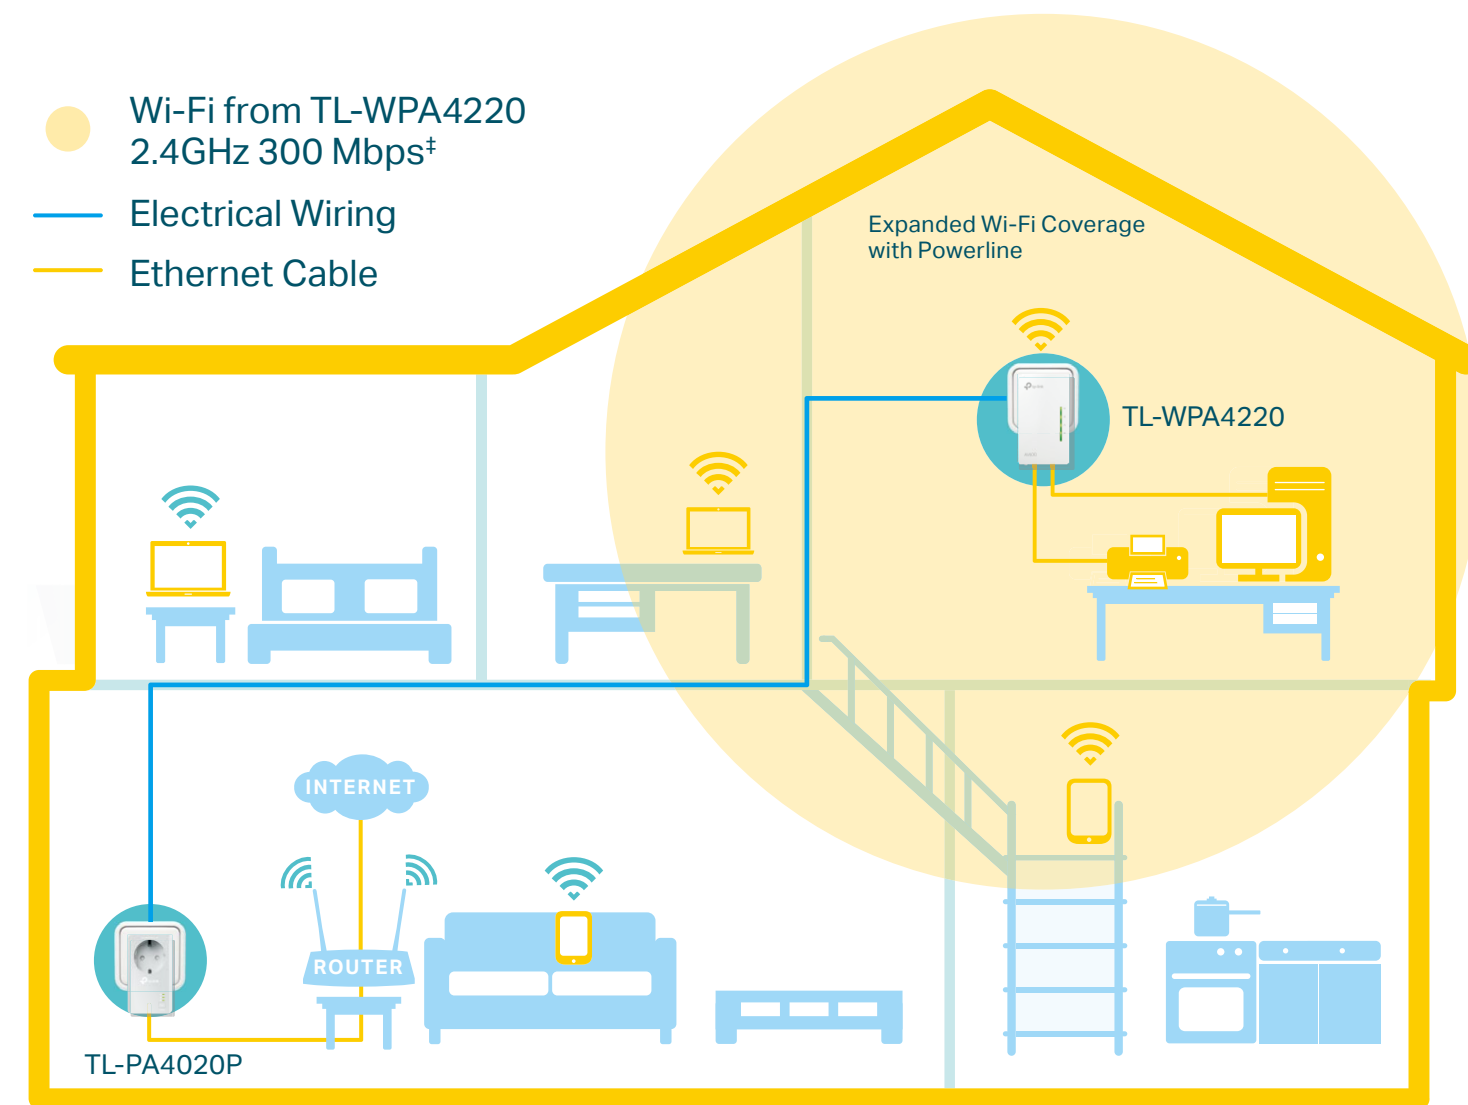

AV600 Powerline Wi-Fi Kit

Extend Wi-Fi to Every Room

TL-WPA4226 KIT

Extra Power Socket

Plug and Play

Highlights

Simple Setup with Wi-Fi Clone

Copy your wireless network name (SSID) and password from your router instantly by pressing the Wi-Fi Clone button.

Auto-Sync Wi-Fi Settings for Easy Management

Any changes made to the Wi-Fi settings of any unit will be automatically applied across the entire Powerline network.

Highlights

Get Reliable Gigabit Network from Any Outlet

AV600 Powerline Wi-Fi Kit brings internet to any area with a power outlet using your home's electrical wiring.[†]

- No need for new wires or drilling
- Network passes through walls and floors

Plug and Play

Powerline adapters and extenders must be deployed in a set of two or more, and be connected to the same electrical circuit.

Features

Speed

- **Ultra-fast Powerline Speed** – HomePlug AV2 standard compliant, high-speed data transfer rate of up to 600 Mbps, ideal for Ultra HD streaming and online gaming
- **Extend Wi-Fi to Every Room** – Extend 300Mbps wireless connections to previously hard-to-reach areas of your home and office
- **Speed Optimization** – Supports IGMP managed multicast IP transmission, optimizing IPTV streaming