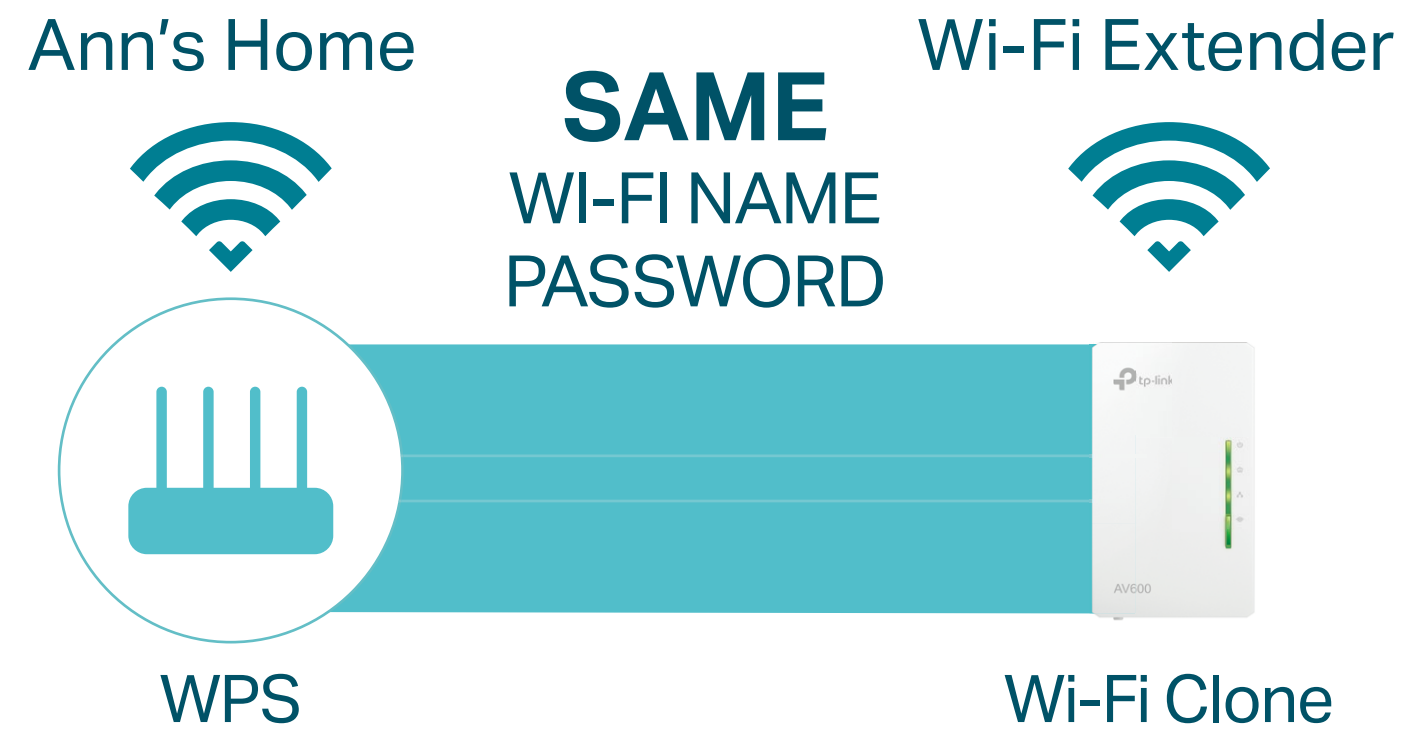

AV600 Powerline Wi-Fi Kit

Extend Wi-Fi to Every Room

TL-WPA4226 KIT

Extra Power Socket

Plug and Play

Highlights

Simple Setup with Wi-Fi Clone

Copy your wireless network name (SSID) and password from your router instantly by pressing the Wi-Fi Clone button.

Auto-Sync Wi-Fi Settings for Easy Management

Any changes made to the Wi-Fi settings of any unit will be automatically applied across the entire Powerline network.

Highlights

Get Reliable Gigabit Network from Any Outlet