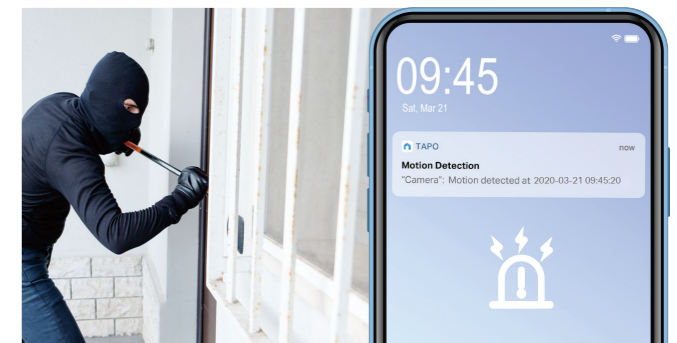

Privacy Zone

Set customizable block zones to keep certain spaces from being recorded so you never need to worry about personal moments being leaked. Filter out any personal spaces, like your bed, and only record areas that require monitoring such as doorways and windows to ensure your privacy remains just that—private.

Flexible wired or wireless networking

Connect the camera to your network through Ethernet or Wi-Fi. Two networking ways not only give you more suitability but also make your installation noticeably easier.

Detects motion and sends you alerts right away

Receive a notification whenever your camera detects motion and check it in details through the Tapo app. Personalize your security by setting motion detection zones to only notify you of what happens in areas that you choose.

Not only will the camera send notifications to you when motion is detected, it'll also trigger lights and sounds as an alarm.

Sharp night vision guards you while you sleep

Sleep with peace of mind with the help of night vision which provides a visual distance of up to 98 ft (30 m).