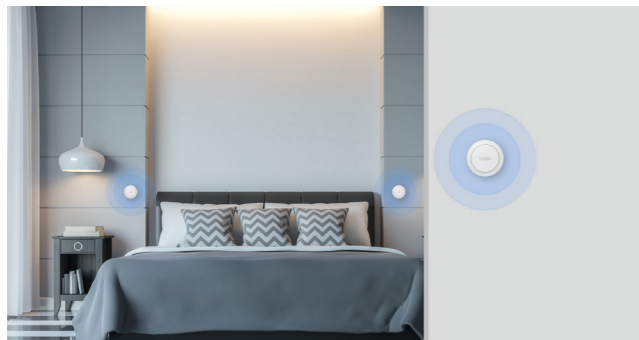

*These products are being developed and the pictures are design sketches for reference only.

Smart Button

Tapo S200B*

Smart Button

- **Customized Actions** - Single tap, double tap, long press options enable you to trigger three actions, all from one button
- **Collective Control** - Control and set multiple lights, electronics, and other Tapo smart appliances with the button. Press the button (once, twice, or long-press) for your customized functions.
- **One-Click Alarm** - Press the button to notify you if anything happens to your vulnerable loved ones
- **Control From Multiple Locations** - Control a ceiling light or other electrical fixture from multiple locations with Tapo smart buttons
- **Hub Requirements** - Requires a Tapo smart hub to enjoy the flexibility of the button
- **Flexible and Wireless Mounting** - Installs your Tapo smart button anywhere in your home within seconds

Control From Multiple Locations

Tapo Smart Button enables to control multiple lights, electronics, and small appliances. It's possible to control your smart appliances from two or more locations.

One-Click Alarm