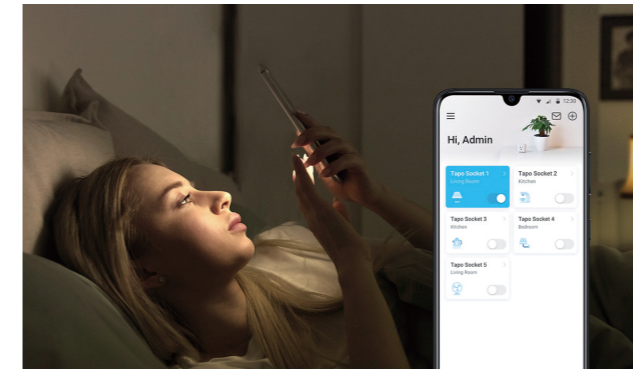

The Superior Smart Partner for Small Appliances

Mini Smart Wi-Fi Socket P100

works with **Hey Google** | WORKS WITH **amazon alexa**

- Remote Control
- Schedule & Timer
- Voice Control
- Compact Design
- Away Mode
- Family Sharing
- Easy Setup

▶ Remote Control from Anywhere

Instantly turn connected devices on/off wherever you are via the Tapo app, eliminating potential safety hazards.

▶ Automate Your Home

With the Schedule and Timer features, set up an automated routines and countdown plans for your appliances. Every connected electronic will work at your preset times, making your life smart, convenient, and energy-efficient.

▶ Free Up Your Hands with Voice Control

Works with Amazon Alexa and Google Assistant to let you control everything with just your voice.

▶ A Deterrent for Your Home

Away Mode intelligently simulates someone being home by turning the plugged in device (like a lamp) on and off, keep away people with ill intent while you're on a long trip.