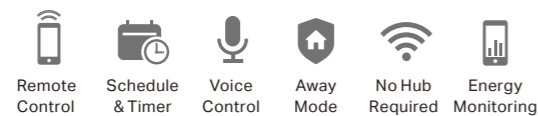

*The function will be realized in the following edition.

Smart Lighting

Tapo L510E

Smart Wi-Fi Light Bulb, Dimmable

- **Adjust with Ease** - Manage the lighting at your fingertips to create the perfect atmosphere in your home
- **Preset for Convenience** - Found your favorite lighting for watching movies? Save it as a setting you can simply select for future movie nights
- **Set Your Times** - Create a regular schedule to turn on/off with the brightness you set
- **Sunrise and Sunset Modes** - Automatically activate your light according to your time zone
- **Free Up Your Hands with Voice Control** - Works with Google Assistant and Amazon Alexa
- **Remote Control from Anywhere** - Instantly turn connected devices on/off wherever you are via the Tapo app
- **A Deterrent for Your Home** - Turn on Away Mode to simulate someone being at home
- **Measure Your Energy Consumption** - Keep an eye on your energy usage with energy monitoring

L530E

Smart Wi-Fi Light Bulb, Multicolor

- **Color Your Life** - Easily design scenarios for your daily routine or activities by customizing brightness, light temperature, and colors—with 16,000,000 hues to choose from.
- **Set Your Times** - Create a regular schedule to turn on/off with the brightness you set
- **Sunrise and Sunset Modes** - Automatically activate your light according to your time zone
- **Free Up Your Hands with Voice Control** - Works with Google Assistant and Amazon Alexa
- **Remote Control from Anywhere** - Instantly turn connected devices on/off wherever you are via the Tapo app
- **A Deterrent for Your Home** - Turn on Away Mode to simulate someone being at home
- **Measure Your Energy Consumption** - Keep an eye on your energy usage with energy monitoring