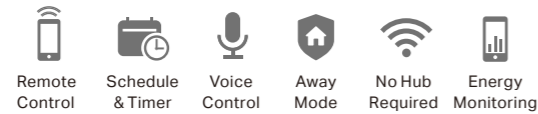

*The function will be realized in the following edition.

Smart Lighting

Tapo L510E

Smart Wi-Fi Light Bulb, Dimmable

- **Adjust with Ease** - Manage the lighting at your fingertips to create the perfect atmosphere in your home
- **Preset for Convenience** - Found your favorite lighting for watching movies? Save it as a setting you can simply select for future movie nights
- **Set Your Times** - Create a regular schedule to turn on/off with the brightness you set
- **Sunrise and Sunset Modes** - Automatically activate your light according to your time zone
- **Free Up Your Hands with Voice Control** - Works with Google Assistant and Amazon Alexa
- **Remote Control from Anywhere** - Instantly turn connected devices on/off wherever you are via the Tapo app
- **A Deterrent for Your Home** - Turn on Away Mode to simulate someone being at home
- **Measure Your Energy Consumption** - Keep an eye on your energy usage with energy monitoring

L530E

Smart Wi-Fi Light Bulb, Multicolor

- **Color Your Life** - Easily design scenarios for your daily routine or activities by customizing brightness, light temperature, and colors—with 16,000,000 hues to choose from.
- **Set Your Times** - Create a regular schedule to turn on/off with the brightness you set
- **Sunrise and Sunset Modes** - Automatically activate your light according to your time zone
- **Free Up Your Hands with Voice Control** - Works with Google Assistant and Amazon Alexa
- **Remote Control from Anywhere** - Instantly turn connected devices on/off wherever you are via the Tapo app
- **A Deterrent for Your Home** - Turn on Away Mode to simulate someone being at home
- **Measure Your Energy Consumption** - Keep an eye on your energy usage with energy monitoring