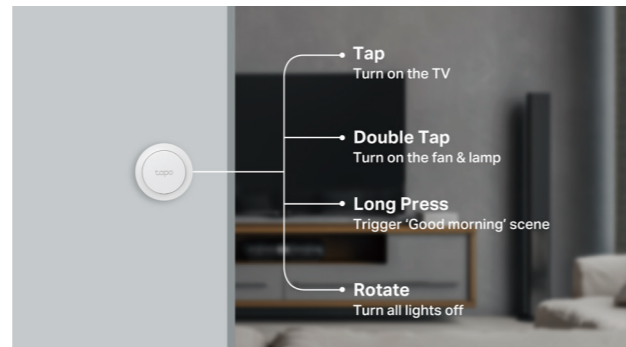

*These products are being developed and the pictures are design sketches for reference only.

Smart Button

Tapo S200B*

Smart Button

- **Customized Actions** - Single tap, double tap, long press options enable you to trigger three actions, all from one button
- **Collective Control** - Control and set multiple lights, electronics, and other Tapo smart appliances with the button. Press the button (once, twice, or long-press) for your customized functions.
- **One-Click Alarm** - Press the button to notify you if anything happens to your vulnerable loved ones
- **Control From Multiple Locations** - Control a ceiling light or other electrical fixture from multiple locations with Tapo smart buttons
- **Hub Requirements** - Requires a Tapo smart hub to enjoy the flexibility of the button
- **Flexible and Wireless Mounting** - Installs your Tapo smart button anywhere in your home within seconds

Control From Multiple Locations

Tapo Smart Button enables to control multiple lights, electronics, and small appliances. It's possible to control your smart appliances from two or more locations.

One-Click Alarm

Helps keep your vulnerable loved ones safe with a button for them to press the button to notify you if anything unfortunate happens. Install the Tapo Smart Button near the shower, tub, or toilet for the safety of elderly family members.

Collective Control

Set up the Tapo app to coordinate with other Tapo smart devices, such as lights and plugs. Press the button (once, twice, or long-press) for your customized functions.

3 Buttons in 1

You can program tap, double tap, long press options trigger three different actions with a single button. Enjoy more flexibility with a single programmable button and the Tapo Ecosystem.