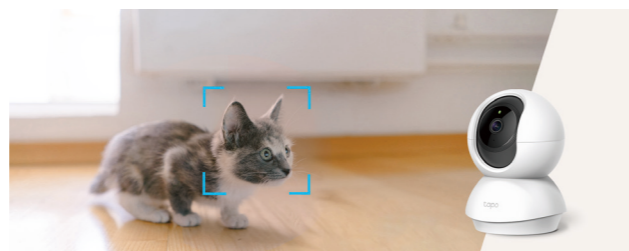

With the Tapo Care plan, all of your events are recorded and you can easily review them—anytime, anywhere—via the Tapo app.

Rich Notifications with Snapshots

Smart alerts notify you in real-time with a snapshot the instant your camera detects a person. Instantly review the related video clip to know exactly what's happening anytime there is unusual activity.

AI Detection

Receive real-time alerts when your baby starts crying or when people come into your camera's view. Customize AI detection to prevent false alerts, like those triggered by movement from your pets. Monitor your baby even when you're not in the room and receive prompt notifications if they start fussing.