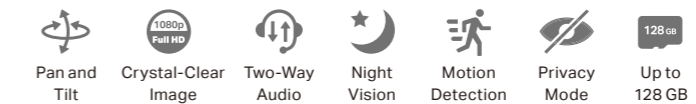

Tapo C200

Pan/Tilt Home Security Wi-Fi Camera

- **Pan and Tilt** - 360° horizontal range
- **High Definition Video** - Records every image in crystal-clear 1080p definition
- **Advanced Night Vision** - Provides a visual distance of up to 30 ft
- **Motion Detection and Notifications** - Notifies you when the camera detects movement
- **Sound and Light Alarm** - Triggers light and sound effects to frighten away unwanted visitors
- **Two-Way Audio** - Enables communication through a built-in microphone and speaker
- **Safe Storage** - Locally stores up to 128 GB on a microSD card, equal to 384 hours (16 days) of footage*
- **Free Up Your Hands with Voice Control** - Works with the Google Assistant and Amazon Alexa
- **Easy Setup and Management** - Manage everything with Tapo app