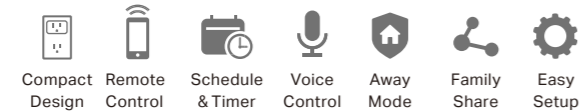

▶ Remote Control from Anywhere

Instantly turn connected devices on/off wherever you are via the Tapo app, eliminating potential safety hazards.

▶ Automate Your Home

With the Schedule and Timer features, set up an automated routines and countdown plans for your appliances. Every connected electronic will work at your preset times, making your life smart, convenient, and energy-efficient.

Smart Plugs

Tapo P105

Mini Smart Wi-Fi Plug

- **Compact Design** - Mini-sized to avoid blocking adjacent sockets
- **Remote Control from Anywhere** - Instantly turn connected devices on/off wherever you are via the Tapo app
- **Live Smarter at Anytime** - Schedule and Timer features support you to create weekly schedules
- **Free Up Your Hands with Voice Control** - Works with Google Assistant and Amazon Alexa
- **A Deterrent for Your Home** - Turn on Away Mode to simulate someone being at home
- **Share with Family** - Not limited to single control
- **Flame-Resistant** - Made with PC (V-0, UL 94), flame-retardant materials to ensure your home and family are totally safe.
- **Easy Setup** - Bluetooth onboarding helps you set up within minutes