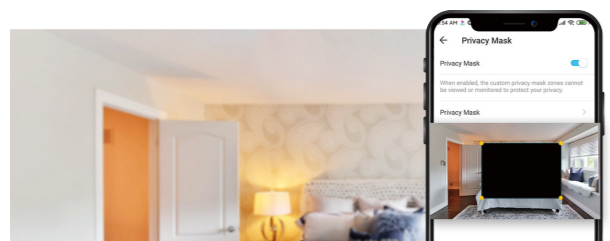

With the Tapo Care plan, all of your events are recorded and you can easily review them—anytime, anywhere—via the Tapo app.

Rich Notifications with Snapshots

Smart alerts notify you in real-time with a snapshot the instant your camera detects a person. Instantly review the related video clip to know exactly what's happening anytime there is unusual activity.

Privacy Zone

Set customizable block zones to keep certain spaces from being recorded so you never need to worry about personal moments being leaked. Filter out any personal spaces, like your bed, and only record areas that require monitoring such as doorways and windows to ensure your privacy remains just that—private.