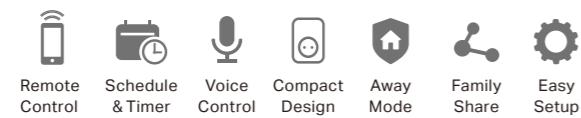

▶ Remote Control from Anywhere

Instantly turn connected devices on/off wherever you are via the Tapo app, eliminating potential safety hazards.

▶ Automate Your Home

With the Schedule and Timer features, set up an automated routines and countdown plans for your appliances. Every connected electronic will work at your preset times, making your life smart, convenient, and energy-efficient.

Smart Plugs

Tapo P105

Mini Smart Wi-Fi Plug

- **Compact Design** - Mini-sized to avoid blocking adjacent sockets
- **Remote Control from Anywhere** - Instantly turn connected devices on/off wherever you are via the Tapo app
- **Live Smarter at Anytime** - Schedule and Timer features support you to create weekly schedules
- **Free Up Your Hands with Voice Control** - Works with Google Assistant and Amazon Alexa
- **A Deterrent for Your Home** - Turn on Away Mode to simulate someone being at home
- **Share with Family** - Not limited to single control
- **Flame-Resistant** - Made with PC (V-0, UL 94), flame-retardant materials to ensure your home and family are totally safe.
- **Easy Setup** - Bluetooth onboarding helps you set up within minutes

Tapo P100

Mini Smart Wi-Fi Socket

- **Remote Control from Anywhere** - Instantly turn connected devices on/off wherever you are via the Tapo app
- **Live Smarter at Anytime** - Schedule and Timer features support you to create weekly schedules
- **Free Up Your Hands with Voice Control** - Works with Google Assistant and Amazon Alexa
- **A Deterrent for Your Home** - Turn on Away Mode to simulate someone being at home
- **Share with Family** - Not limited to single control
- **Flame-Resistant** - Made with PC (V-0, UL 94), flame-retardant materials to ensure your home and family are totally safe.
- **Easy Setup** - Bluetooth onboarding helps you set up within minutes