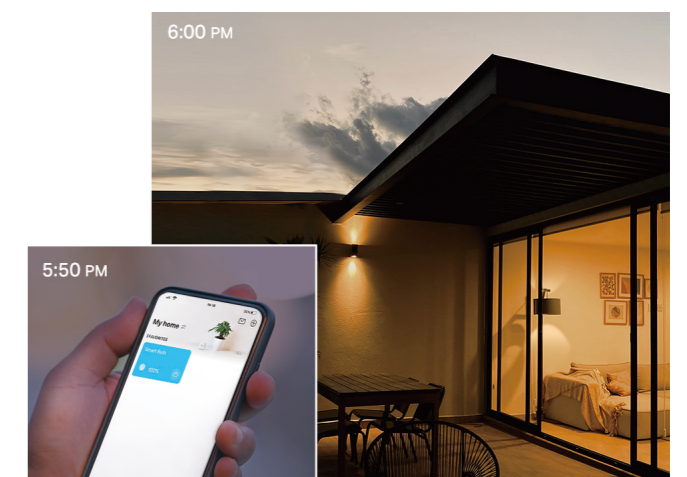

Smart. Secure. Easy.

Unlimited Lighting Control

Smart Wi-Fi Light Bulb, Multicolor
Tapo L530E

Color Your Life

Immersive lighting for any scenario

Easily design scenarios for your daily routine or special activities by customizing brightness, color temperature, and colors—with 16,000,000 hues to choose from.

Theater

Fine diner

Party

Gaming

Voice Control

Works with Amazon Alexa and Google Assistant to free up your hands. Just say "Alexa, turn on the light" or "Hey Google, dim my bedroom lights."

Schedule & Timer

Create regular schedules and countdown plans to turn on/off at the brightness you've set. Sunrise and sunset modes allow the light to activate automatically according to your time zone.

Remote Control

With L5350E and the Tapo app, you just need one tap on your smart phone, then everything is on. No matter how late you arrive home, Tapo is always there. Welcome home!