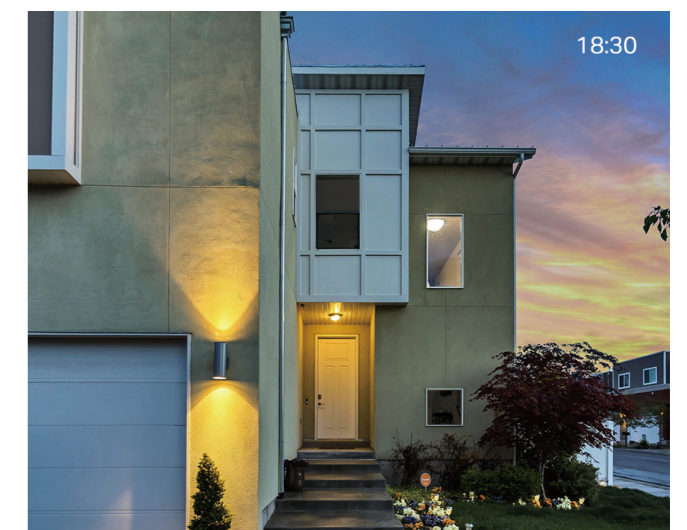

▶ A Deterrent for Your Home

Away Mode intelligently simulates someone being home by turning the plugged in device (like a lamp) on and off, keep away people with ill intent while you're on a long trip.