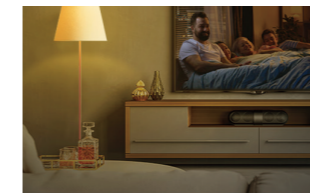

Smart. Secure. Easy.

Unlimited Lighting Control

Smart Wi-Fi Light Bulb, Multicolor
Tapo L530E

Color Your Life

Immersive lighting for any scenario

Easily design scenarios for your daily routine or special activities by customizing brightness, color temperature, and colors—with 16,000,000 hues to choose from.