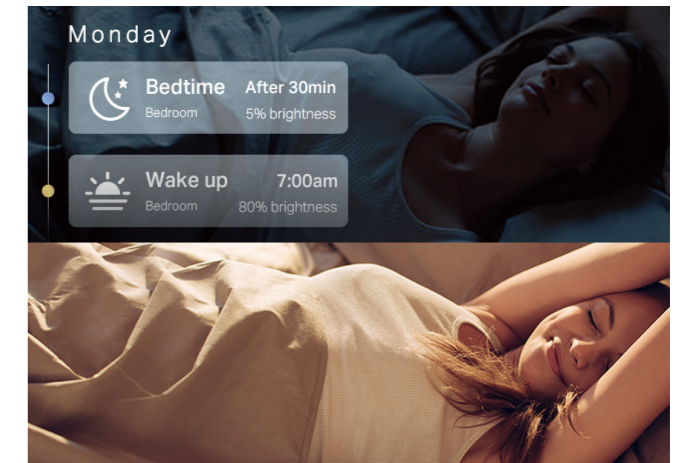

Smart. Secure. Easy.

Unlimited Lighting Control

Smart Wi-Fi Light Bulb, Multicolor
Tapo L530E

Color Your Life

Immersive lighting for any scenario

Easily design scenarios for your daily routine or special activities by customizing brightness, color temperature, and colors—with 16,000,000 hues to choose from.

Theater

Fine diner

Party

Gaming

Voice Control

Works with Amazon Alexa and Google Assistant to free up your hands. Just say "Alexa, turn on the light" or "Hey Google, dim my bedroom lights."

Schedule & Timer

Create regular schedules and countdown plans to turn on/off at the brightness you've set. Sunrise and sunset modes allow the light to activate automatically according to your time zone.

Remote Control

With L5350E and the Tapo app, you just need one tap on your smart phone, then everything is on. No matter how late you arrive home, Tapo is always there. Welcome home!