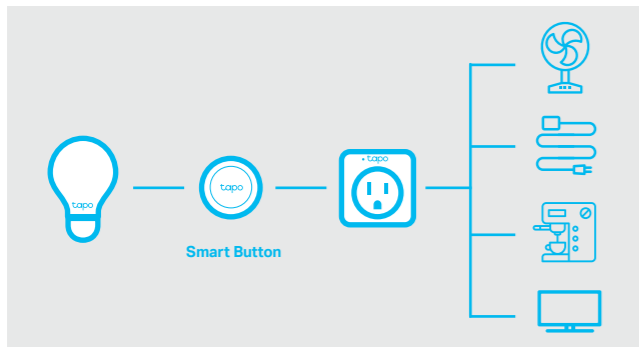

Collective Control

Set up the Tapo app to coordinate with other Tapo smart devices, such as lights and plugs. Press the button (once, twice, or long-press) for your customized functions.