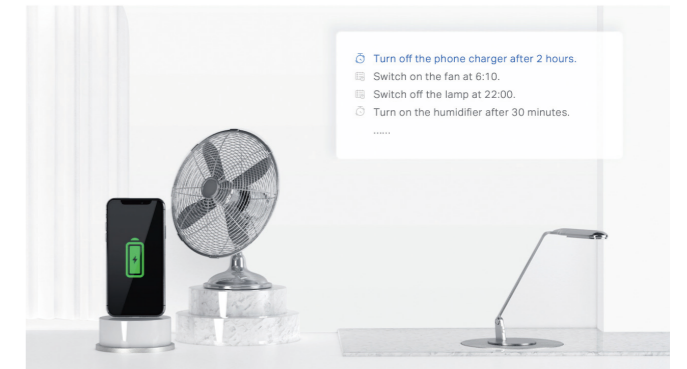

The Superior Smart Partner for Small Appliances

Mini Smart Wi-Fi Socket P100

works with **Hey Google** | WORKS WITH **amazon alexa**

- Remote Control
- Schedule & Timer
- Voice Control
- Compact Design
- Away Mode
- Family Sharing
- Easy Setup

▶ Remote Control from Anywhere

Instantly turn connected devices on/off wherever you are via the Tapo app, eliminating potential safety hazards.

▶ Automate Your Home

With the Schedule and Timer features, set up an automated routines and countdown plans for your appliances. Every connected electronic will work at your preset times, making your life smart, convenient, and energy-efficient.