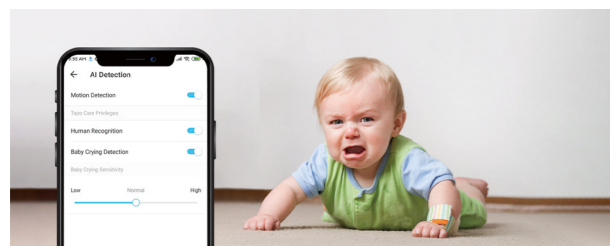

With the Tapo Care plan, all of your events are recorded and you can easily review them—anytime, anywhere—via the Tapo app.

Rich Notifications with Snapshots

Smart alerts notify you in real-time with a snapshot the instant your camera detects a person. Instantly review the related video clip to know exactly what's happening anytime there is unusual activity.

AI Detection

Receive real-time alerts when your baby starts crying or when people come into your camera's view. Customize AI detection to prevent false alerts, like those triggered by movement from your pets. Monitor your baby even when you're not in the room and receive prompt notifications if they start fussing.