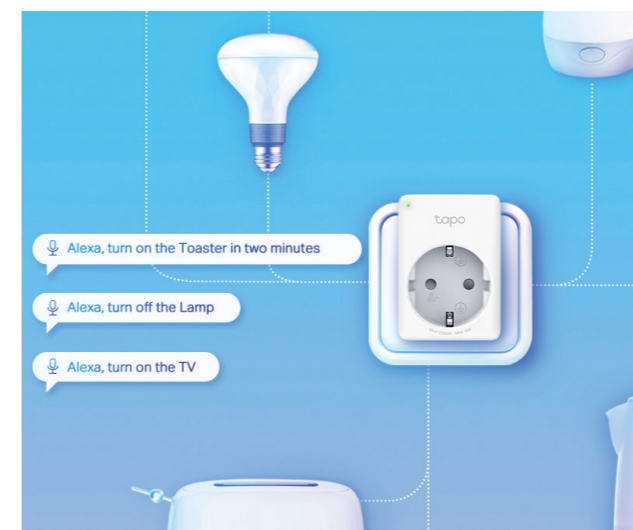

The Superior Smart Partner for Small Appliances

Mini Smart Wi-Fi Socket P100

works with **Hey Google** | WORKS WITH **amazon alexa**

- Remote Control
- Schedule & Timer
- Voice Control
- Compact Design
- Away Mode
- Family Sharing
- Easy Setup

▶ Remote Control from Anywhere

Instantly turn connected devices on/off wherever you are via the Tapo app, eliminating potential safety hazards.

▶ Automate Your Home

With the Schedule and Timer features, set up an automated routines and countdown plans for your appliances. Every connected electronic will work at your preset times, making your life smart, convenient, and energy-efficient.

▶ Free Up Your Hands with Voice Control

Works with Amazon Alexa and Google Assistant to let you control everything with just your voice.

▶ A Deterrent for Your Home

Away Mode intelligently simulates someone being home by turning the plugged in device (like a lamp) on and off, keep away people with ill intent while you're on a long trip.

Smart Plugs

Tapo P105

Mini Smart Wi-Fi Plug

- **Compact Design** - Mini-sized to avoid blocking adjacent sockets
- **Remote Control from Anywhere** - Instantly turn connected devices on/off wherever you are via the Tapo app
- **Live Smarter at Anytime** - Schedule and Timer features support you to create weekly schedules
- **Free Up Your Hands with Voice Control** - Works with Google Assistant and Amazon Alexa
- **A Deterrent for Your Home** - Turn on Away Mode to simulate someone being at home
- **Share with Family** - Not limited to single control
- **Flame-Resistant** - Made with PC (V-0, UL 94), flame-retardant materials to ensure your home and family are totally safe.
- **Easy Setup** - Bluetooth onboarding helps you set up within minutes