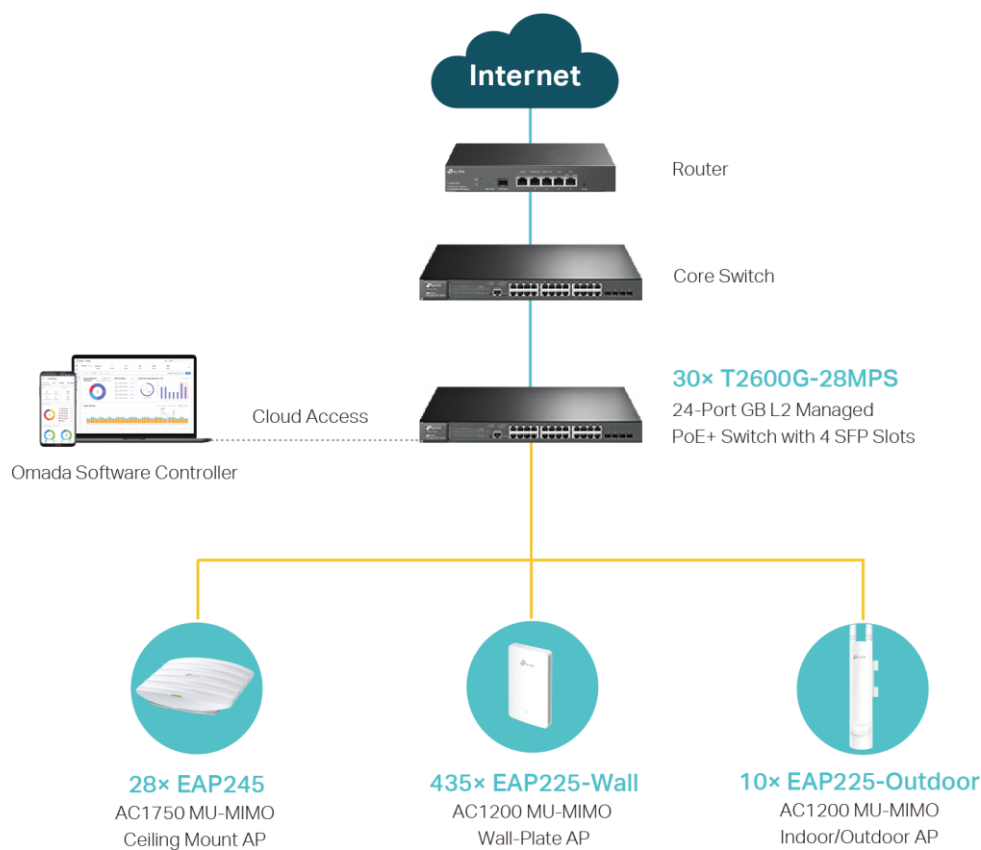

The Muse aims to create a feeling of domestic harmony by offering lots of shared space such as swimming pools, fitness centers, co-learning spaces, and parking lots for 170 cars and 500 motorcycles. The suite rooms are equipped with air conditioners, smart TVs, refrigerators, and other basic furniture. To guarantee the safety of the student dormitory, more than 140 CCTV cameras had been installed in public areas. Students are expected to live a comfortable and convenient life here.

♥ CHALLENGE

The Muse had a new dormitory under construction and turned to TP-Link for support of building reliable networks that would meet the following requirements:

- Stable wired and wireless networks to all the students and employees.
- Complete WiFi coverage in all areas of every suite room, indoor space, and outdoor area.
- Easy centralized software management such as Bandwidth Control and User Management.
- Convenient equipment maintenance and simplified deployment.
- Secure WiFi access along with multiple authentication options.

♥ SOLUTION

For the new dormitory, TP-Link provided a suitable solution with both high performance and effective costs.

Reference Table

- Power and Data
- Data Only

Network Deployment

PoE Switches were chosen for this project as they can transfer data and power via a single cable, simplifying the deployment and saving infrastructure cost. The Omada EAP Series also supports PoE for flexible installation. There is no need to install additional wiring in the building. Simply plug in your existing Ethernet cables and all is set.

Full WiFi Coverage

Various shapes of Omada EAPs blend in different scenarios perfectly, extending the network to all areas. A wall plate EAP in each room allows students to enjoy their own private WiFi network with strong signals and corner-to-corner coverage. Ceiling-mount and outdoor EAPs cover all the indoor and outdoor public areas to ensure an uninterrupted user experience.