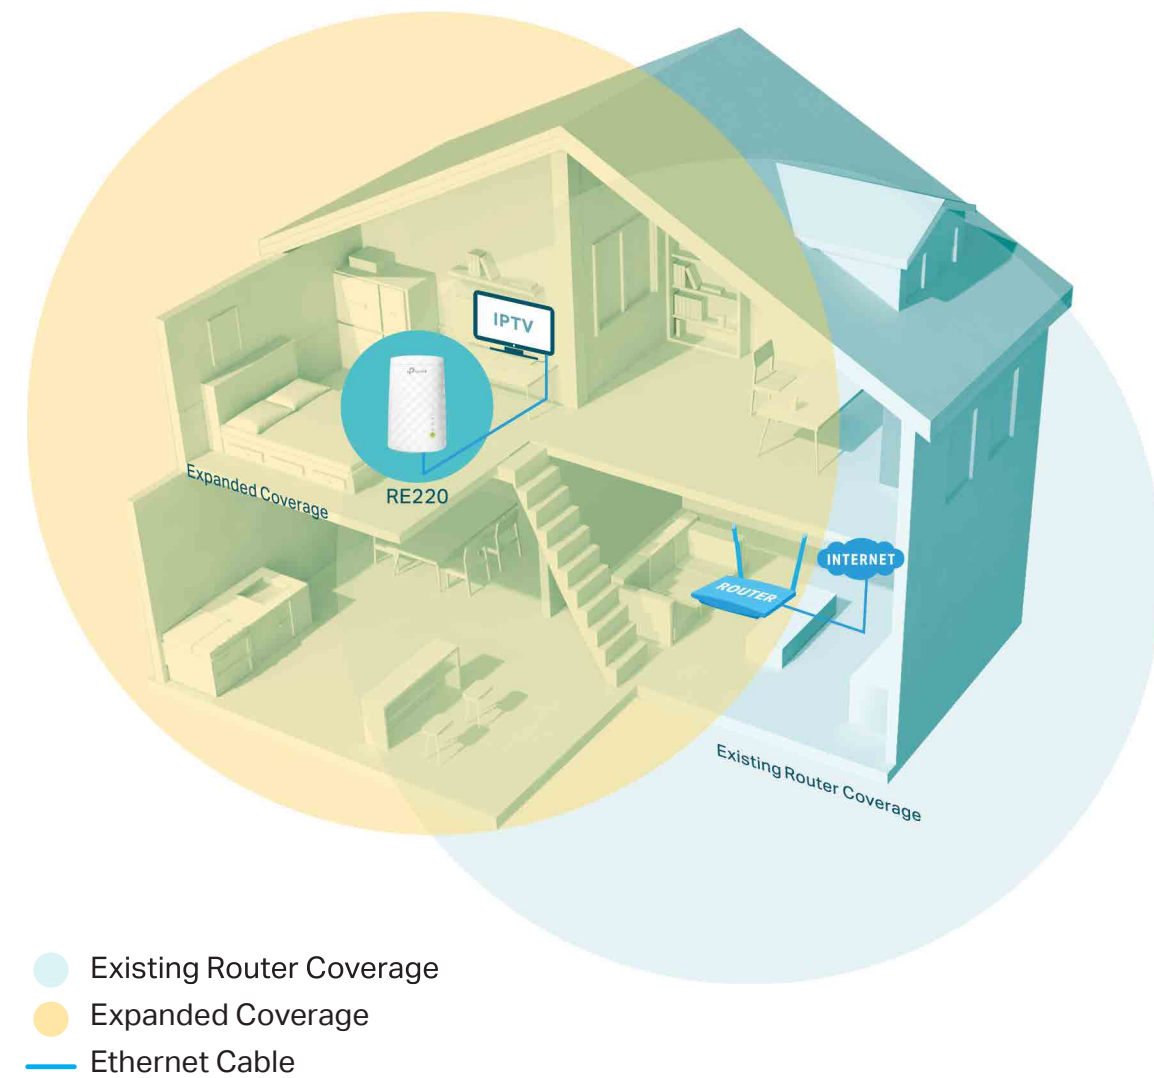

# Répéteur WiFi Mesh

Extension WiFi  
AC750 bi-bande

RE220

OneMesh™

Fini les zones sans WiFi

Mode Point d'Accès

Installation facile via l'App

## Perfect Location at a Glance

An intelligent Signal light helps you quickly find the best location to install the range extender.

Strong connection

Too far from the router