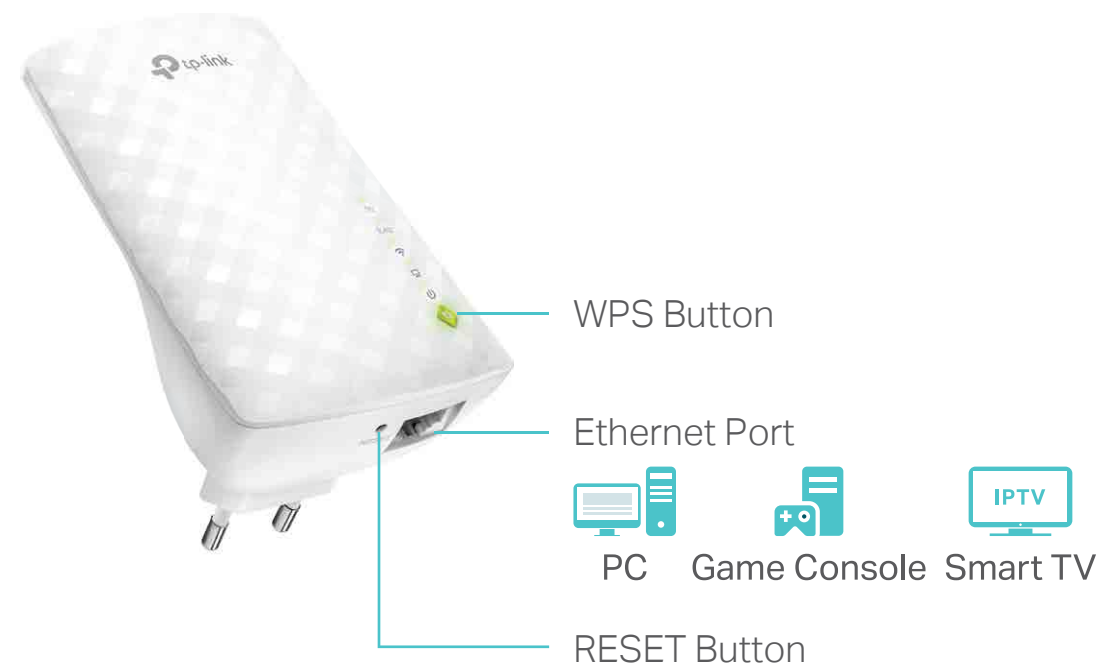

Specifications

Hardware

- Ethernet Port: 1 10/100Mbps RJ45 Port
- Button: WPS Button, RESET Button
- Antenna: 3 Omni-directional Antennas
- Power Consumption: 7.3W
- Dimensions (W × D × H): 2.6×1.5×4.3 in. (65.8×38.8×110mm)

Wireless

- Wireless Standards: IEEE 802.11 a/n/ac 5GHz, IEEE 802.11b/g/n 2.4GHz
- Frequency: 2.4GHz and 5GHz
- Signal Rate: 300Mbps at 2.4GHz, 433Mbps at 5GHz
- Transmit Power:
  CE: <20dBm(2.4GHz), <23dBm(5.15GHz~5.35GHz); <30dBm(5.47GHz~5.725GHz)
- Reception Sensitivity:
  5GHz:
  11a 6Mbps:-95dBm, 11a 54Mbps:-78dBm
  11ac HT20 MCS0:-95dBm,MCS8: -73dBm
  11ac HT40 MCS0:-92dBm,MCS9: -67dBm
  11ac HT80 MCS0: -88dBm,MCS9: -64dBm
  2.4GHz:
  11g 54Mbps:-80dBm, 11n HT20: -78dBm
  11n HT40: -75dBm
- Wireless Function: WMM, Short GI, High Speed, WPS, Wireless Multicast Forwarding, DHCP Server, Access Control
- Wireless Security: WEP, WPA-PSK/WPA2-PSK encryptions

Others

- Certification
  CE, RoHS
- System Requirements
  Microsoft Windows 98SE, NT, 2000, XP, Vista™ or Windows 7, 8, 8.1, 10, MAC OS, NetWare, UNIX or Linux
  Internet Explorer 11, Firefox 12.0, Chrome 20.0, Safari 4.0, or other Java-enabled browser
- Environment
  Operating Temperature: 0°C ~ +40°C
  Operating Humidity: 10% ~ 90%RH
- Package Contents
  AC750 Wi-Fi Range Extender RE220
  Quick Installation Guide

For more information, please visit
<https://www.tp-link.com/products/details/RE220.html>
or scan the QR code left

Attention: This device may only be used indoors in all EU member states and EFTA countries.

*Maximum wireless signal rates are the physical rates derived from IEEE Standard 802.11 specifications. Actual wireless data throughput and wireless coverage per ft² are not guaranteed and will vary as a result of network conditions, client limitations, and environmental factors, including building materials, obstacles, volume and density of traffic, and client location.

*The product may not be compatible with routers or gateways with firmware that has been altered, is based on open source programs, or is non-standard or outdated.

*Smart Roaming is designed for devices that support the 802.11k/v standard.

©2020 TP-Link

www.tp-link.com

TP-Link AC750 Wi-Fi Range Extender RE220