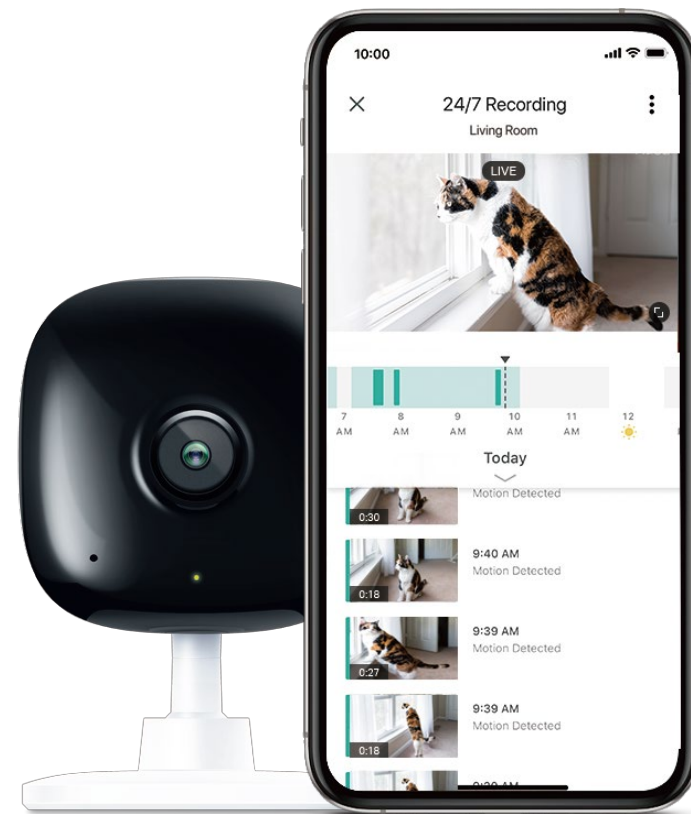

# Kasa Spot

## 24/7 Recording

3 MP  
HD Video

Night  
Vision

128GB  
Micro SD  
Card Slot

KC105

## Always Spot On

Keep an eye on what's important to you with Kasa Spot®. Set multiple activity zones and receive instant alerts when motion or audio is detected. Play back locally stored videos freely with your Kasa Smart app. Stream live video on your smartphone or any Alexa or Google Assistant supported display.

## Your Home. One App.

Turn your home into a true smart home with Kasa Smart. Automate your lights and appliances with smart plugs, bulbs, and switches. Secure your home with Kasa Cameras. Control it all from the Kasa Smart app.