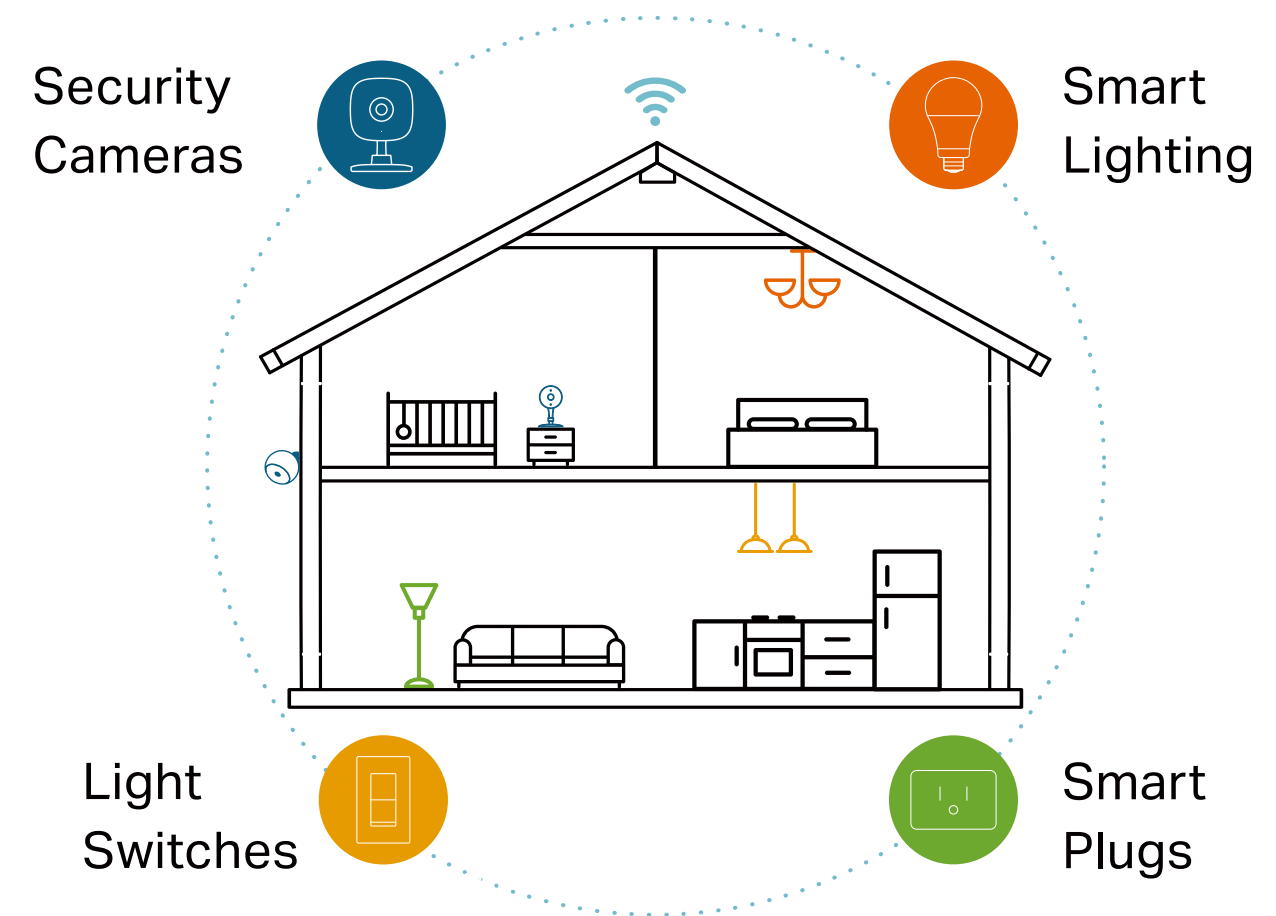

## Always Spot On

Keep an eye on what's important to you with Kasa Spot®. Set multiple activity zones and receive instant alerts when motion or audio is detected. Play back locally stored videos freely with your Kasa Smart app. Stream live video on your smartphone or any Alexa or Google Assistant supported display.

\*The app screen depicted is for visual reference only and does not necessarily represent actual product operation or app appearance.

## Your Home. One App.

Turn your home into a true smart home with Kasa Smart. Automate your lights and appliances with smart plugs, bulbs, and switches. Secure your home with Kasa Cameras. Control it all from the Kasa Smart app.